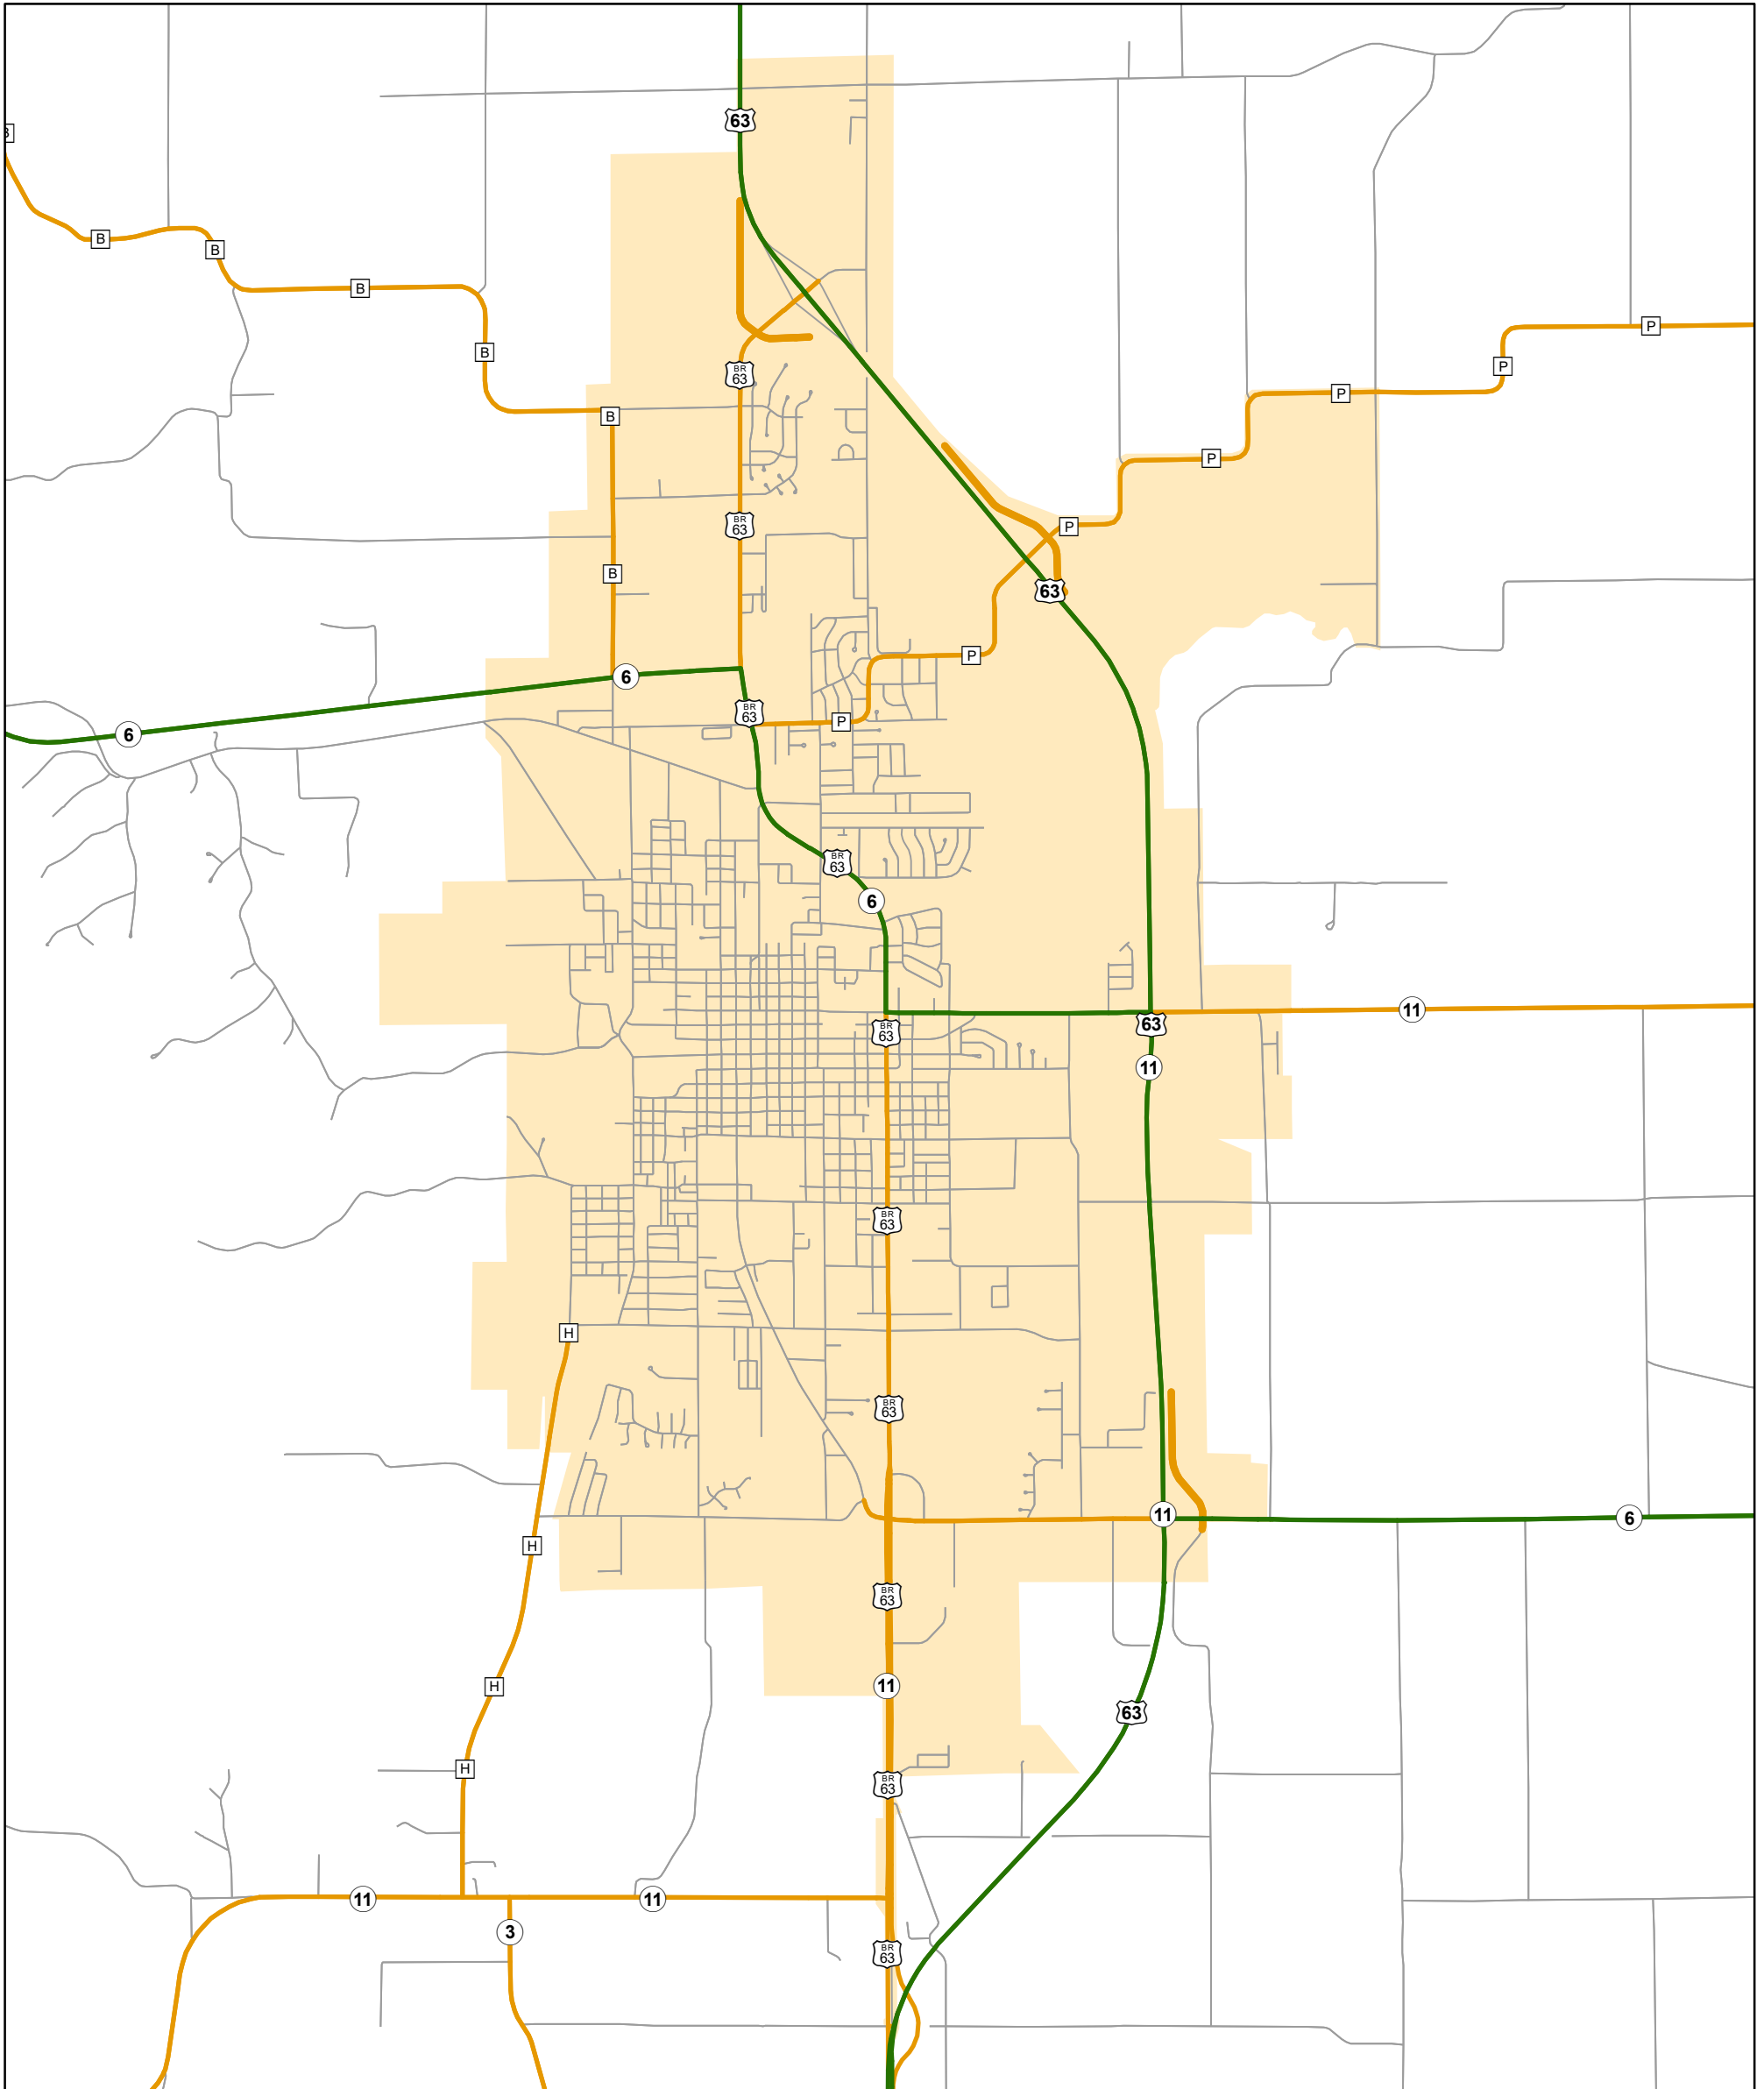

State System Urban Area

KIRKSVILLE, MISSOURI

105 W. Capitol Ave.
Jefferson City, MO 65102
Phone (573) 526-5478
Fax (573) 526-8052

February 2021

State System Class	Miles
Interstate	0
Primary	10.707
Supplementary	14.752
State Marked - NOS	
Other Roads	
Urban Area	