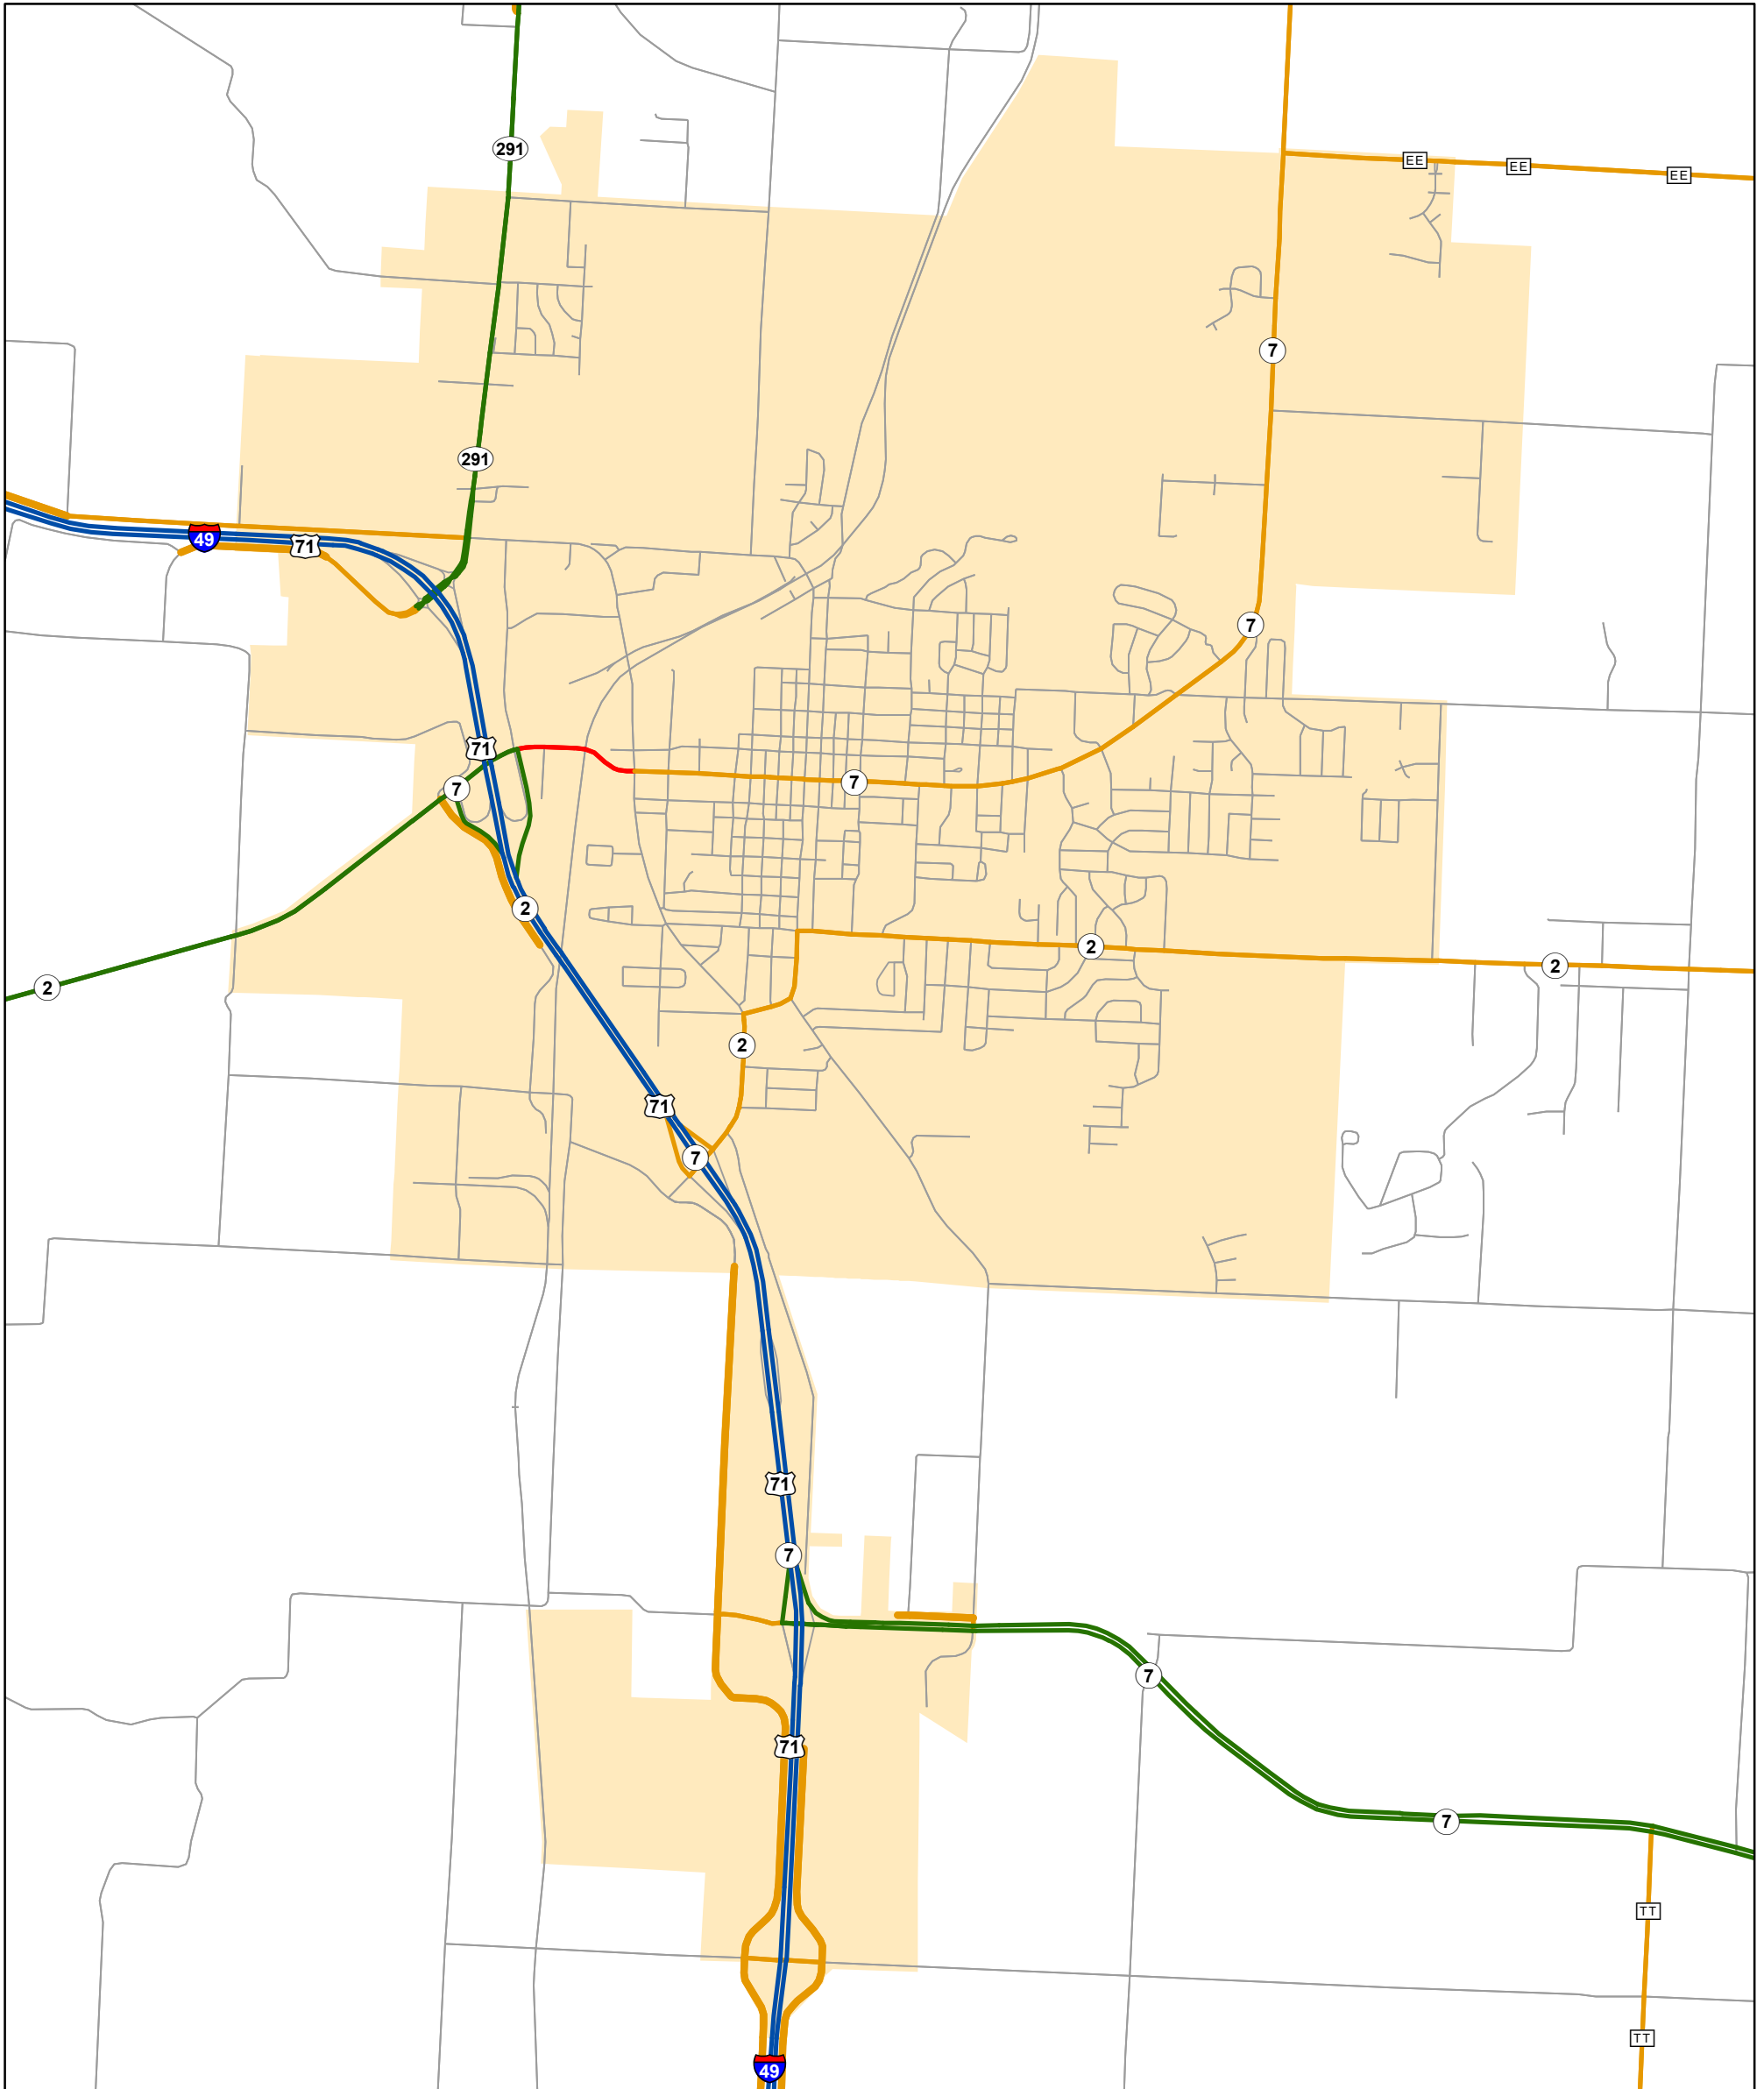

# State System Urban Area

## HARRISONVILLE, MISSOURI

105 W. Capitol Ave.  
Jefferson City, MO 65102  
Phone (573) 526-5478  
Fax (573) 526-8052

February 2021

State System Class	Miles
Interstate	5.093
Primary	3.285
Supplementary	12.742
State Marked - NOS	
Other Roads	
Urban Area	