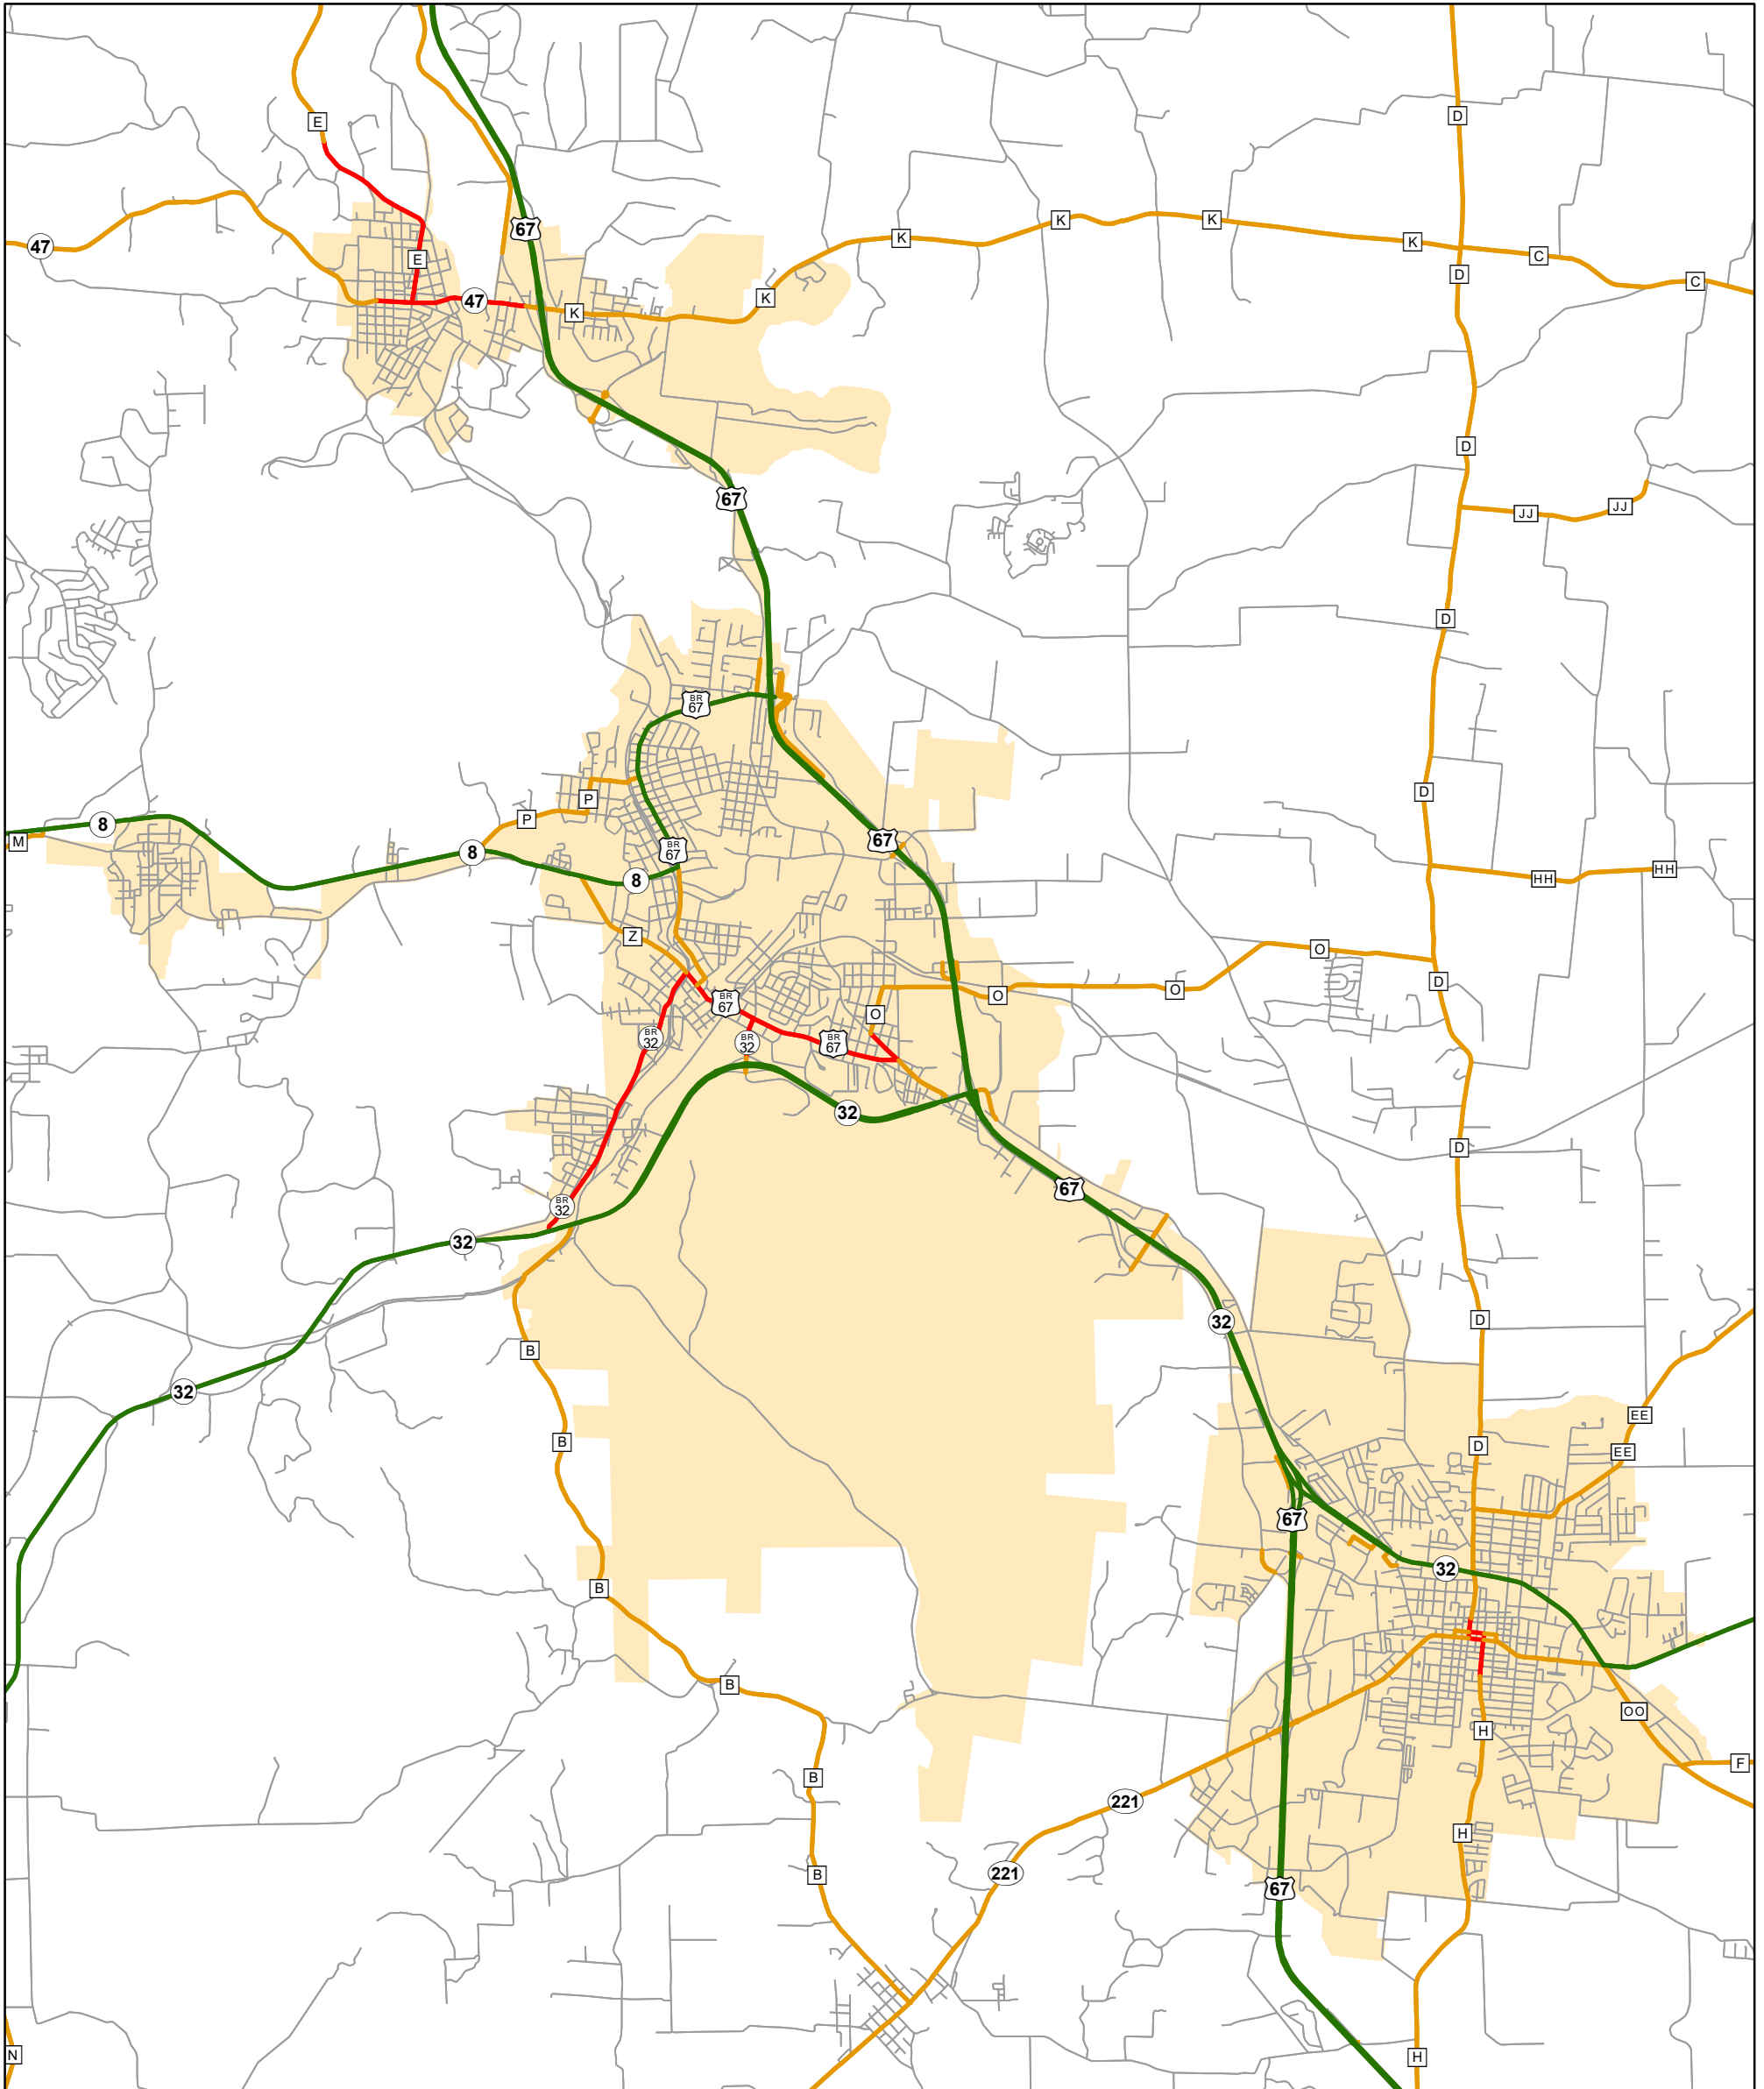

State System Urban Area

FARMINGTON, MISSOURI

105 W. Capitol Ave.
 Jefferson City, MO 65102
 Phone (573) 526-5478
 Fax (573) 526-8052

February 2021

State System Class	Miles
Interstate	0
Primary	28.243
Supplementary	22.933
State Marked - NOS	
Other Roads	
Urban Area	