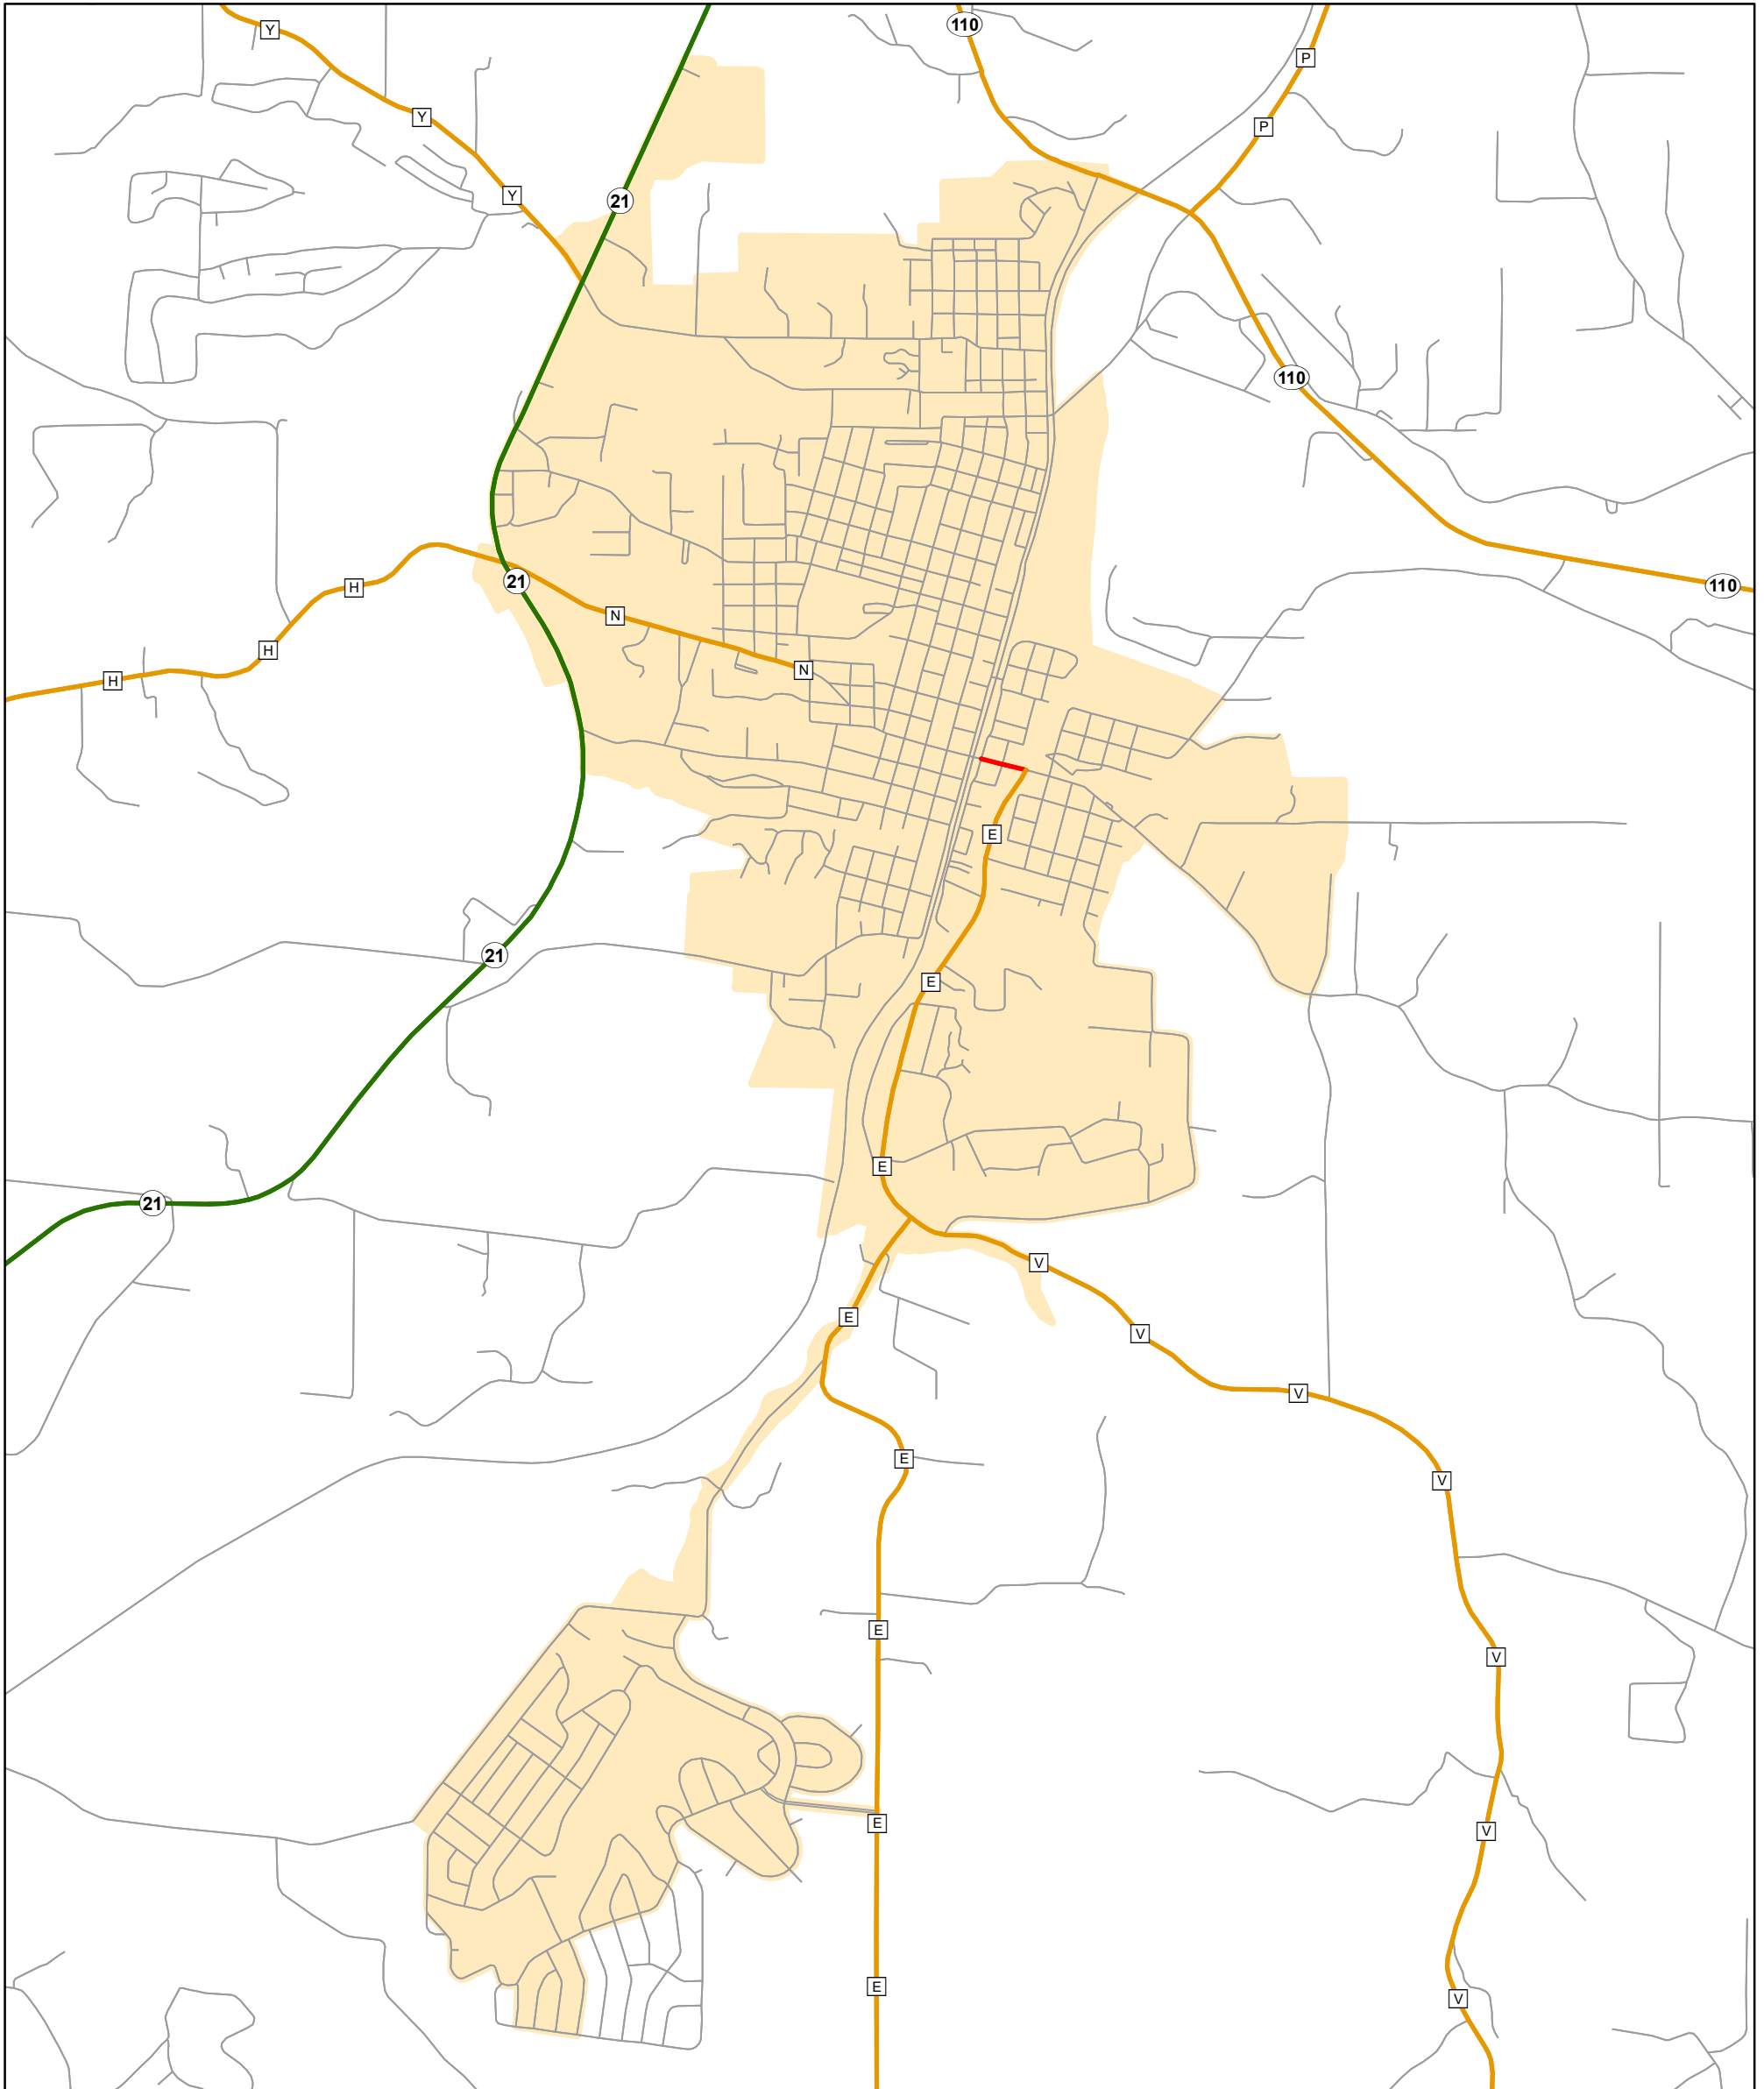

State System Urban Area

DE SOTO, MISSOURI

105 W. Capitol Ave.
Jefferson City, MO 65102
Phone (573) 526-5478
Fax (573) 526-8052

February 2021

State System Class	Miles
Interstate	0
Primary	2.203
Supplementary	3.758
State Marked - NOS	
Other Roads	
Urban Area	