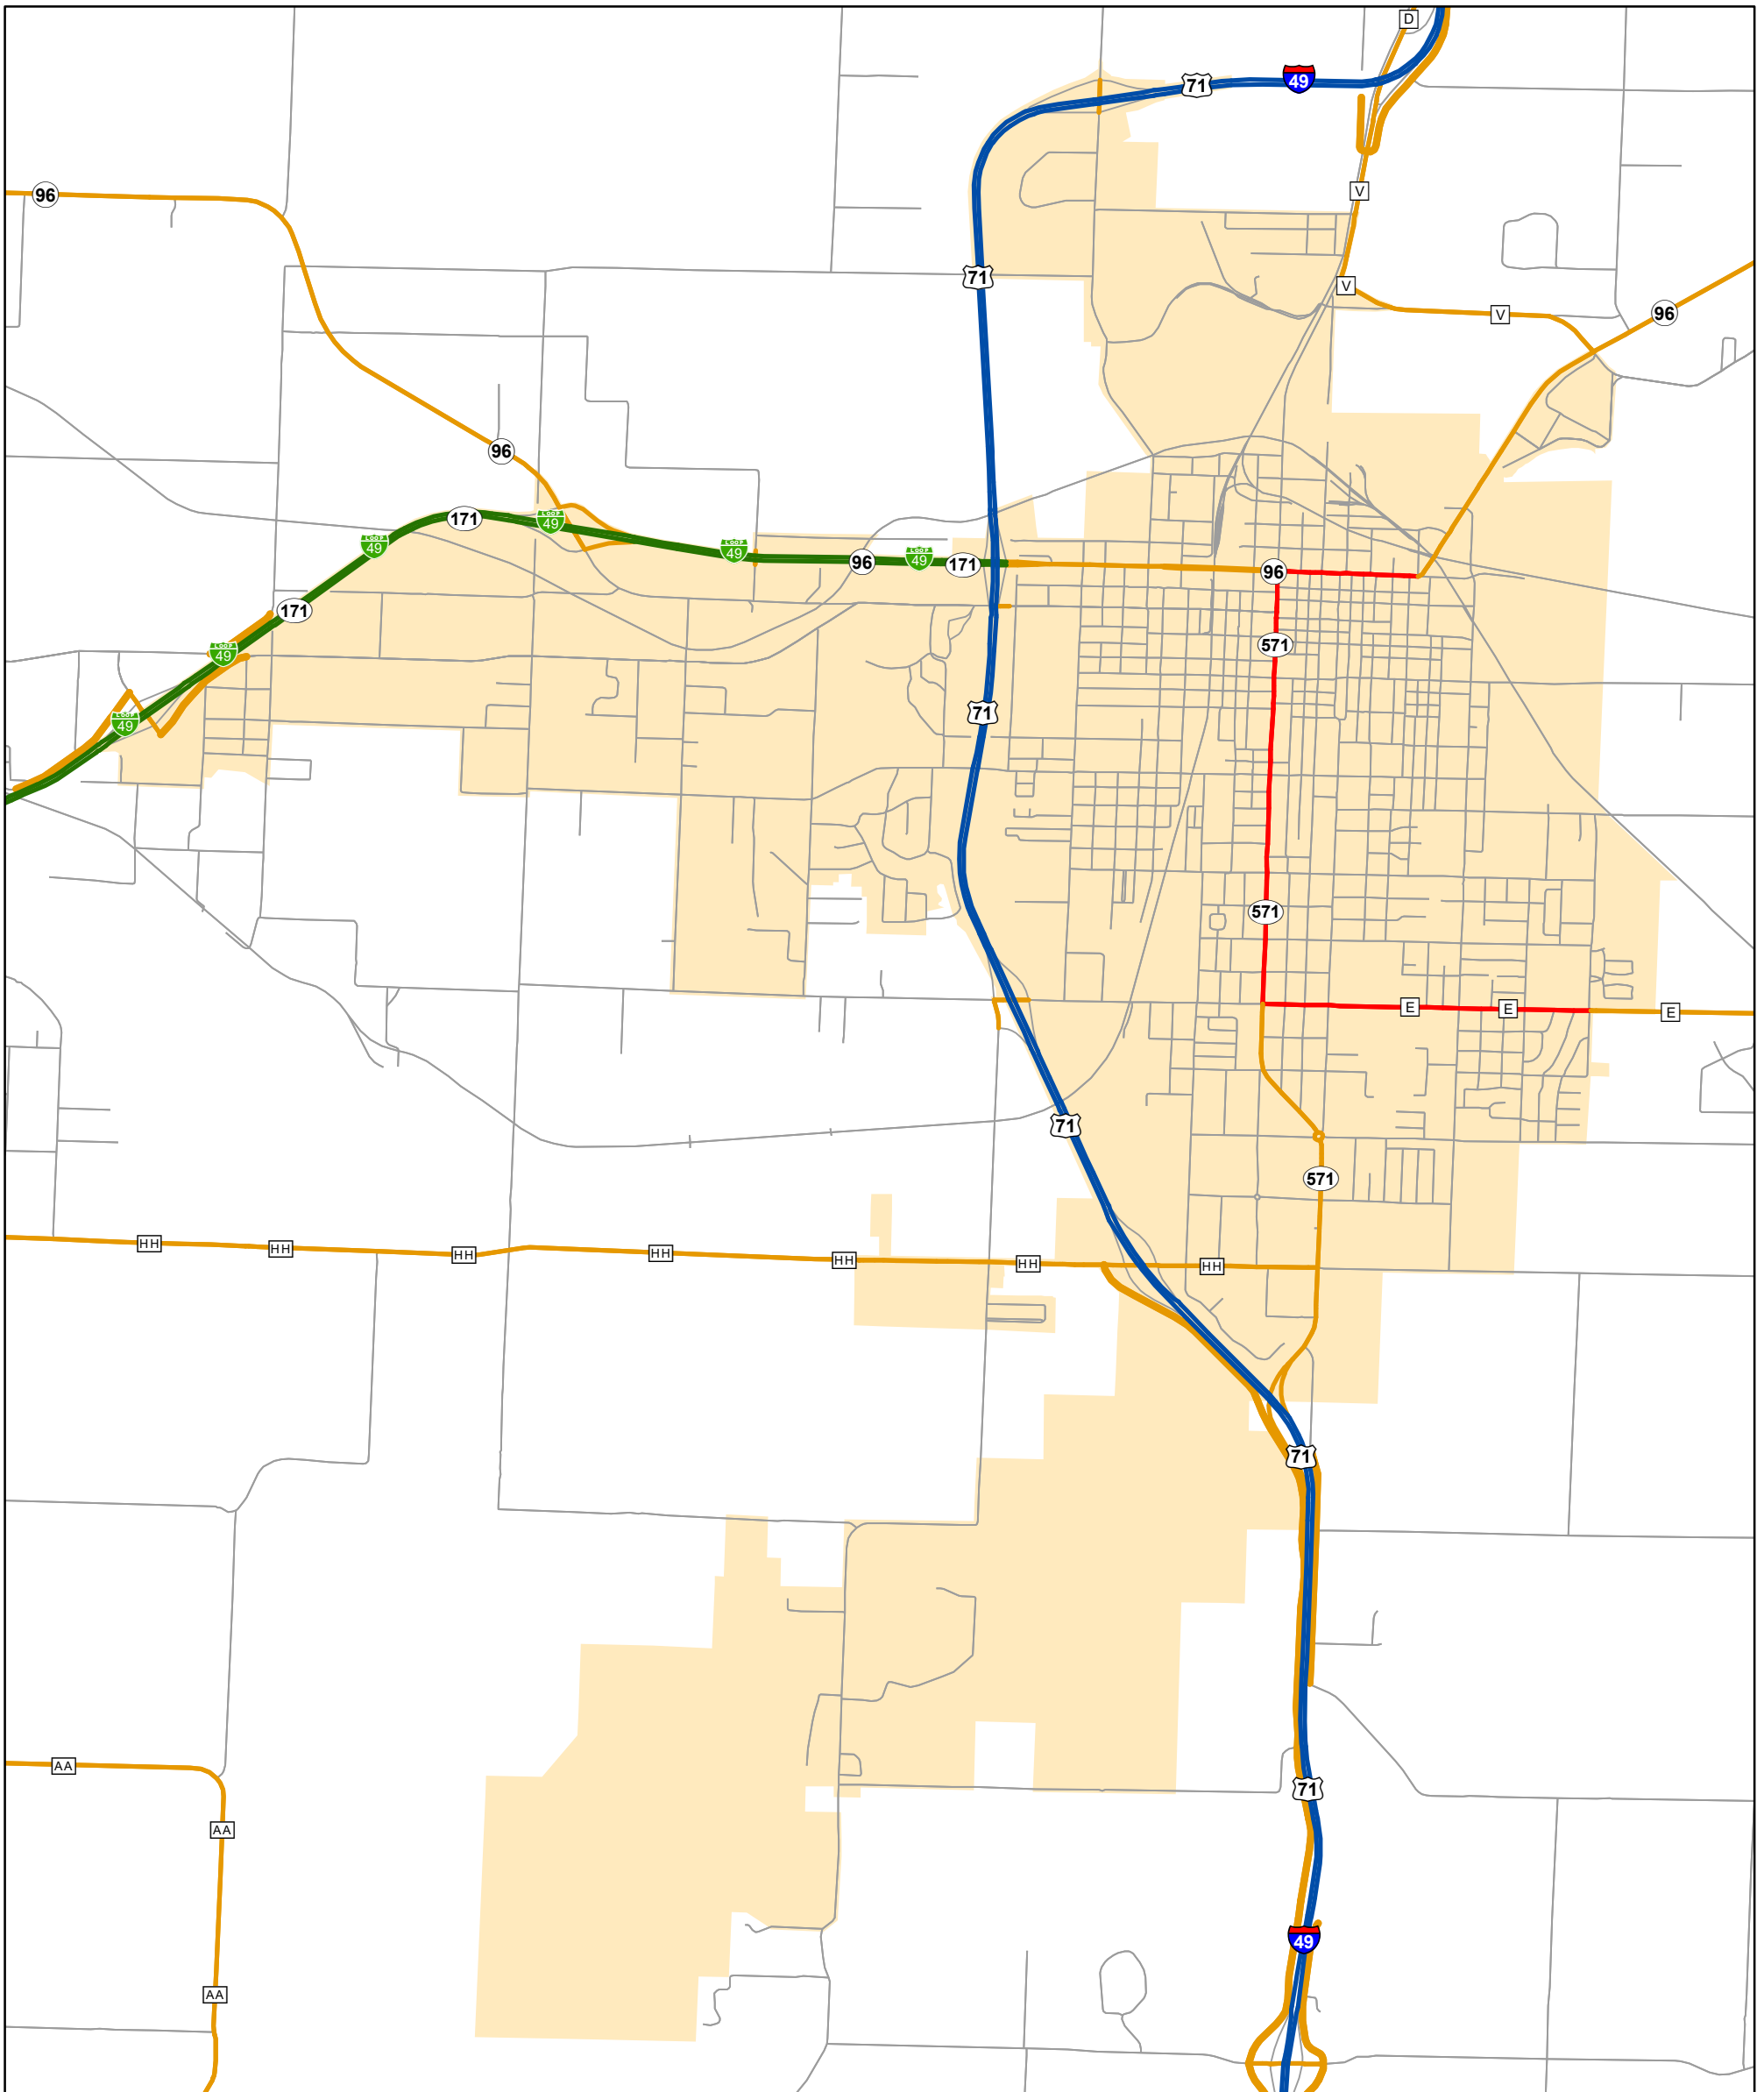

State System Urban Area

CARTHAGE, MISSOURI

105 W. Capitol Ave.
Jefferson City, MO 65102
Phone (573) 526-5478
Fax (573) 526-8052

February 2021

State System Class	Miles
Interstate	5.273
Primary	3.756
Supplementary	8.632
State Marked - NOS	
Other Roads	
Urban Area	