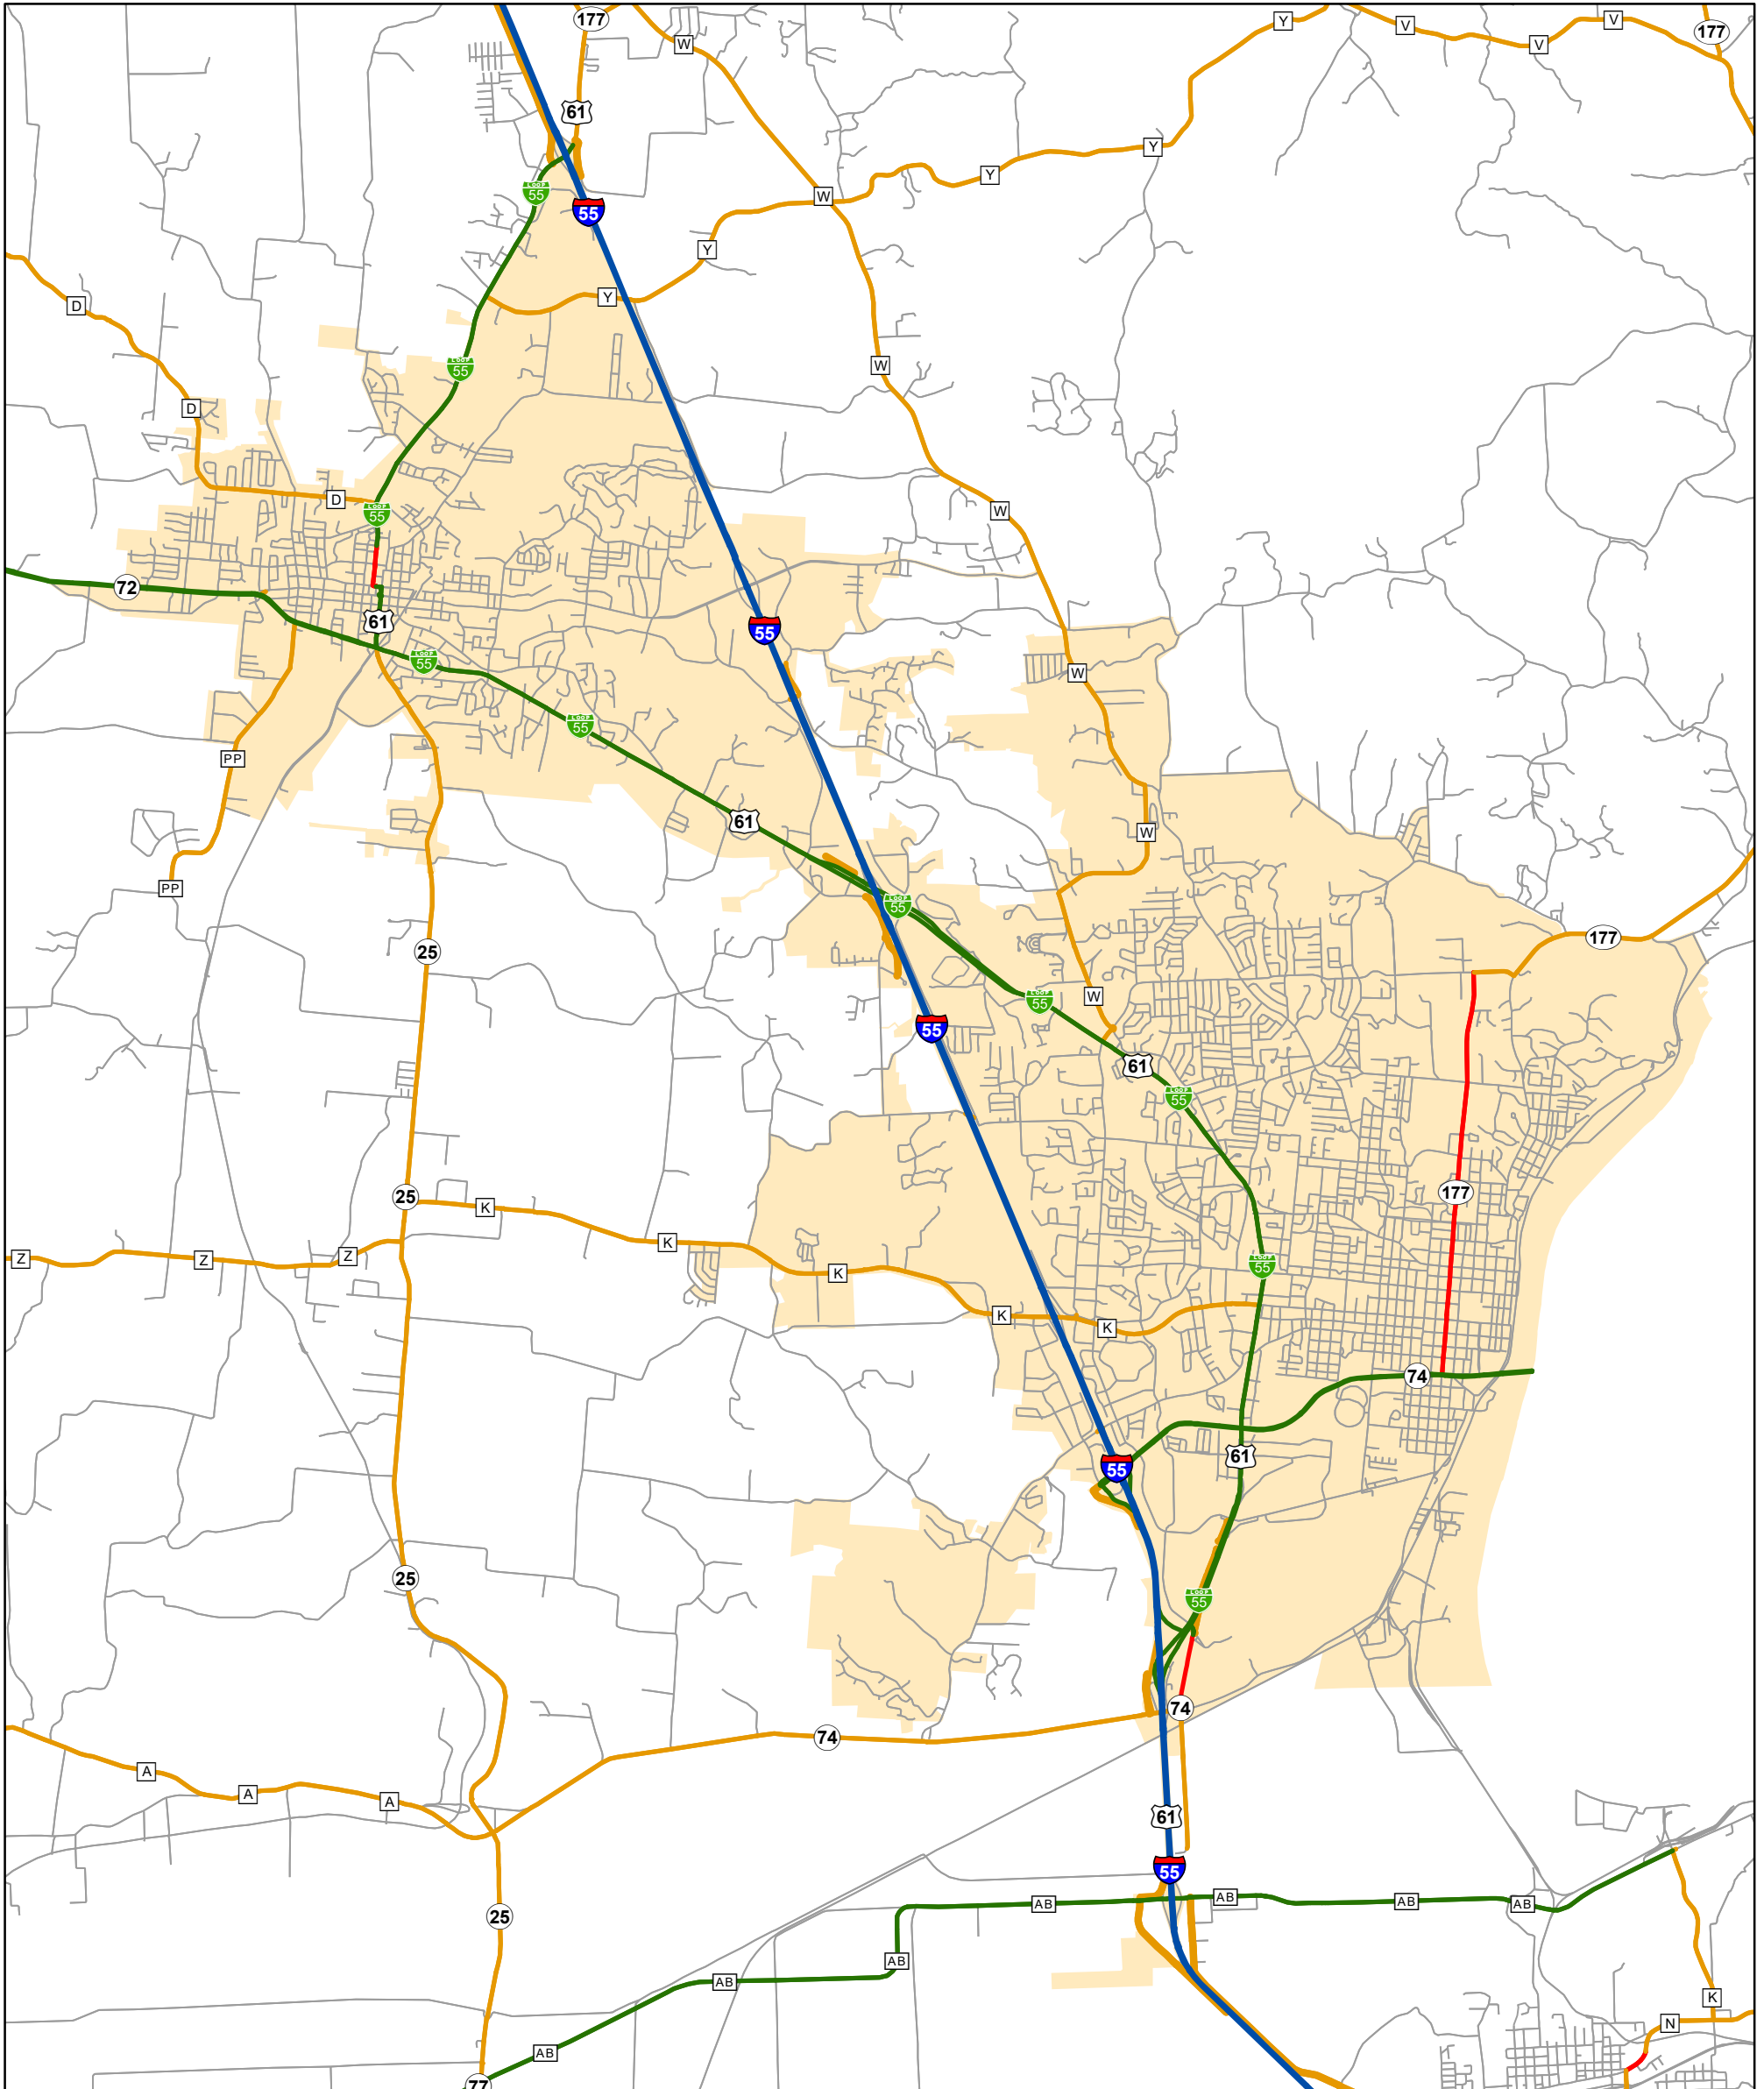

State System Urban Area

CAPE GIRARDEAU, MISSOURI

105 W. Capitol Ave.
Jefferson City, MO 65102
Phone (573) 526-5478
Fax (573) 526-8052

February 2021

State System Class	Miles
Interstate	14.486
Primary	22.3
Supplementary	21.4
State Marked - NOS	
Other Roads	
Urban Area	