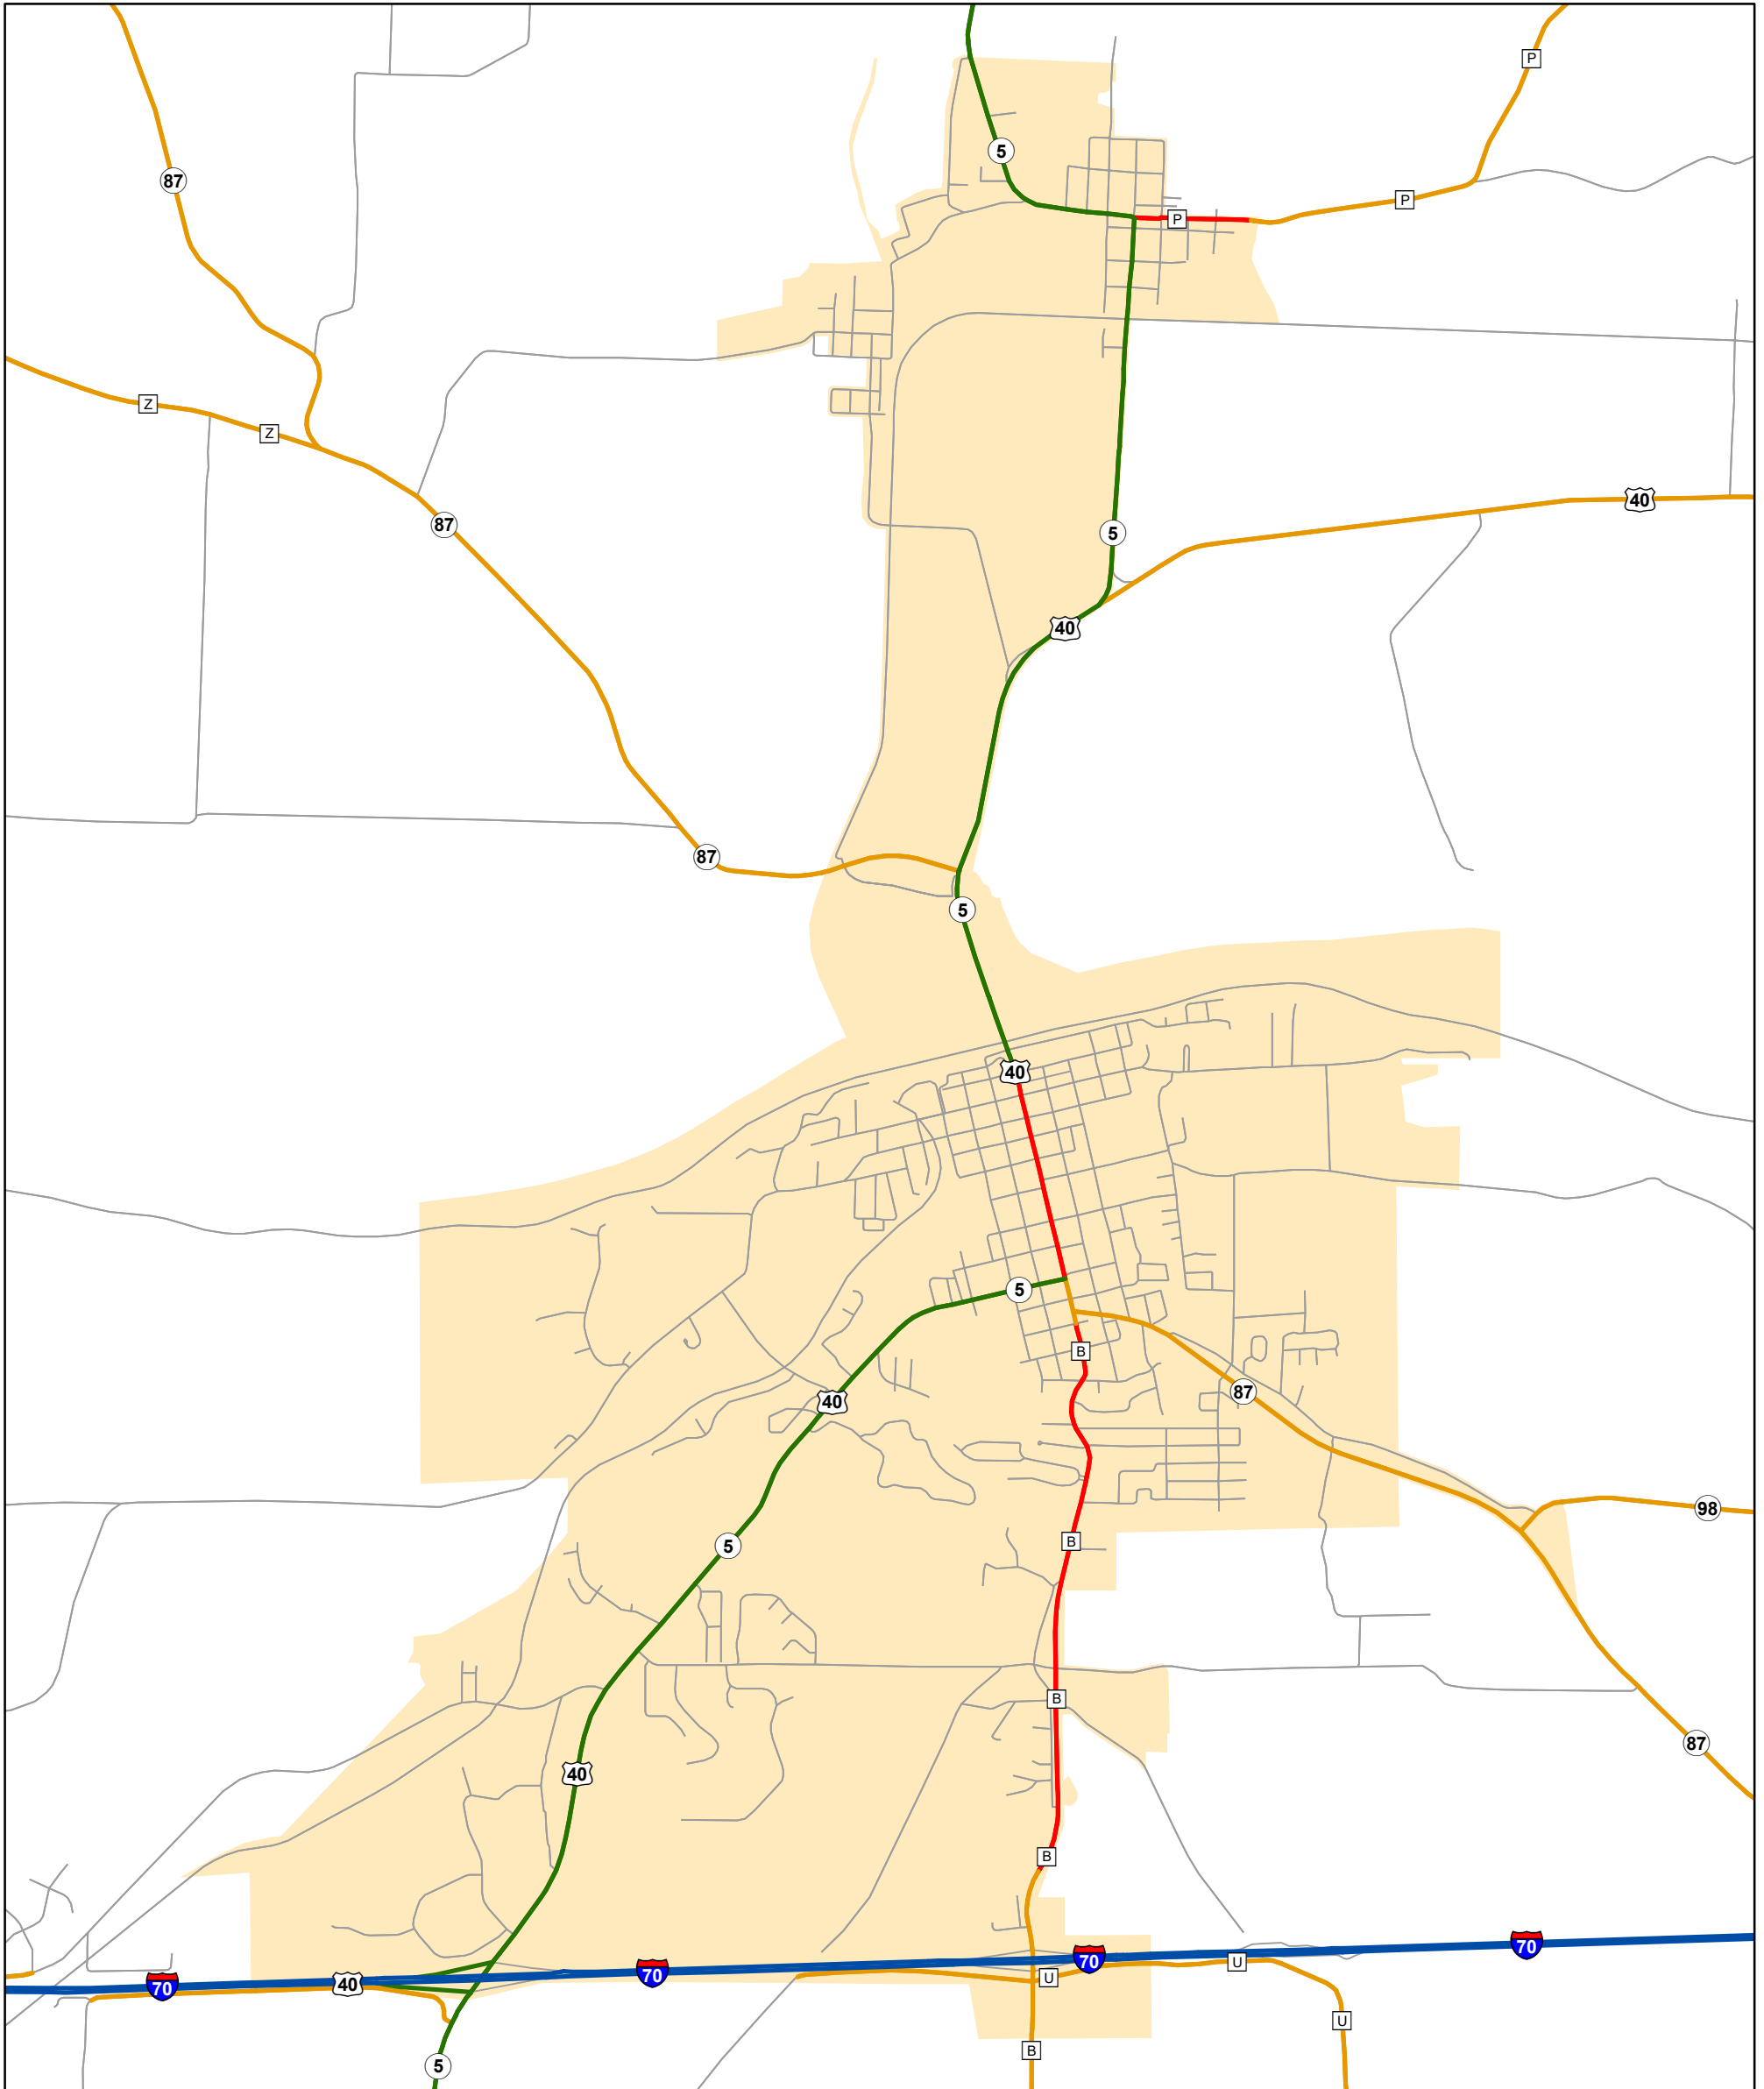

# State System Urban Area

## BOONVILLE, MISSOURI

105 W. Capitol Ave.  
Jefferson City, MO 65102  
Phone (573) 526-5478  
Fax (573) 526-8052

February 2021

State System Class	Miles
Interstate	2.878
Primary	7.374
Supplementary	5.032
State Marked - NOS	
Other Roads	
Urban Area	