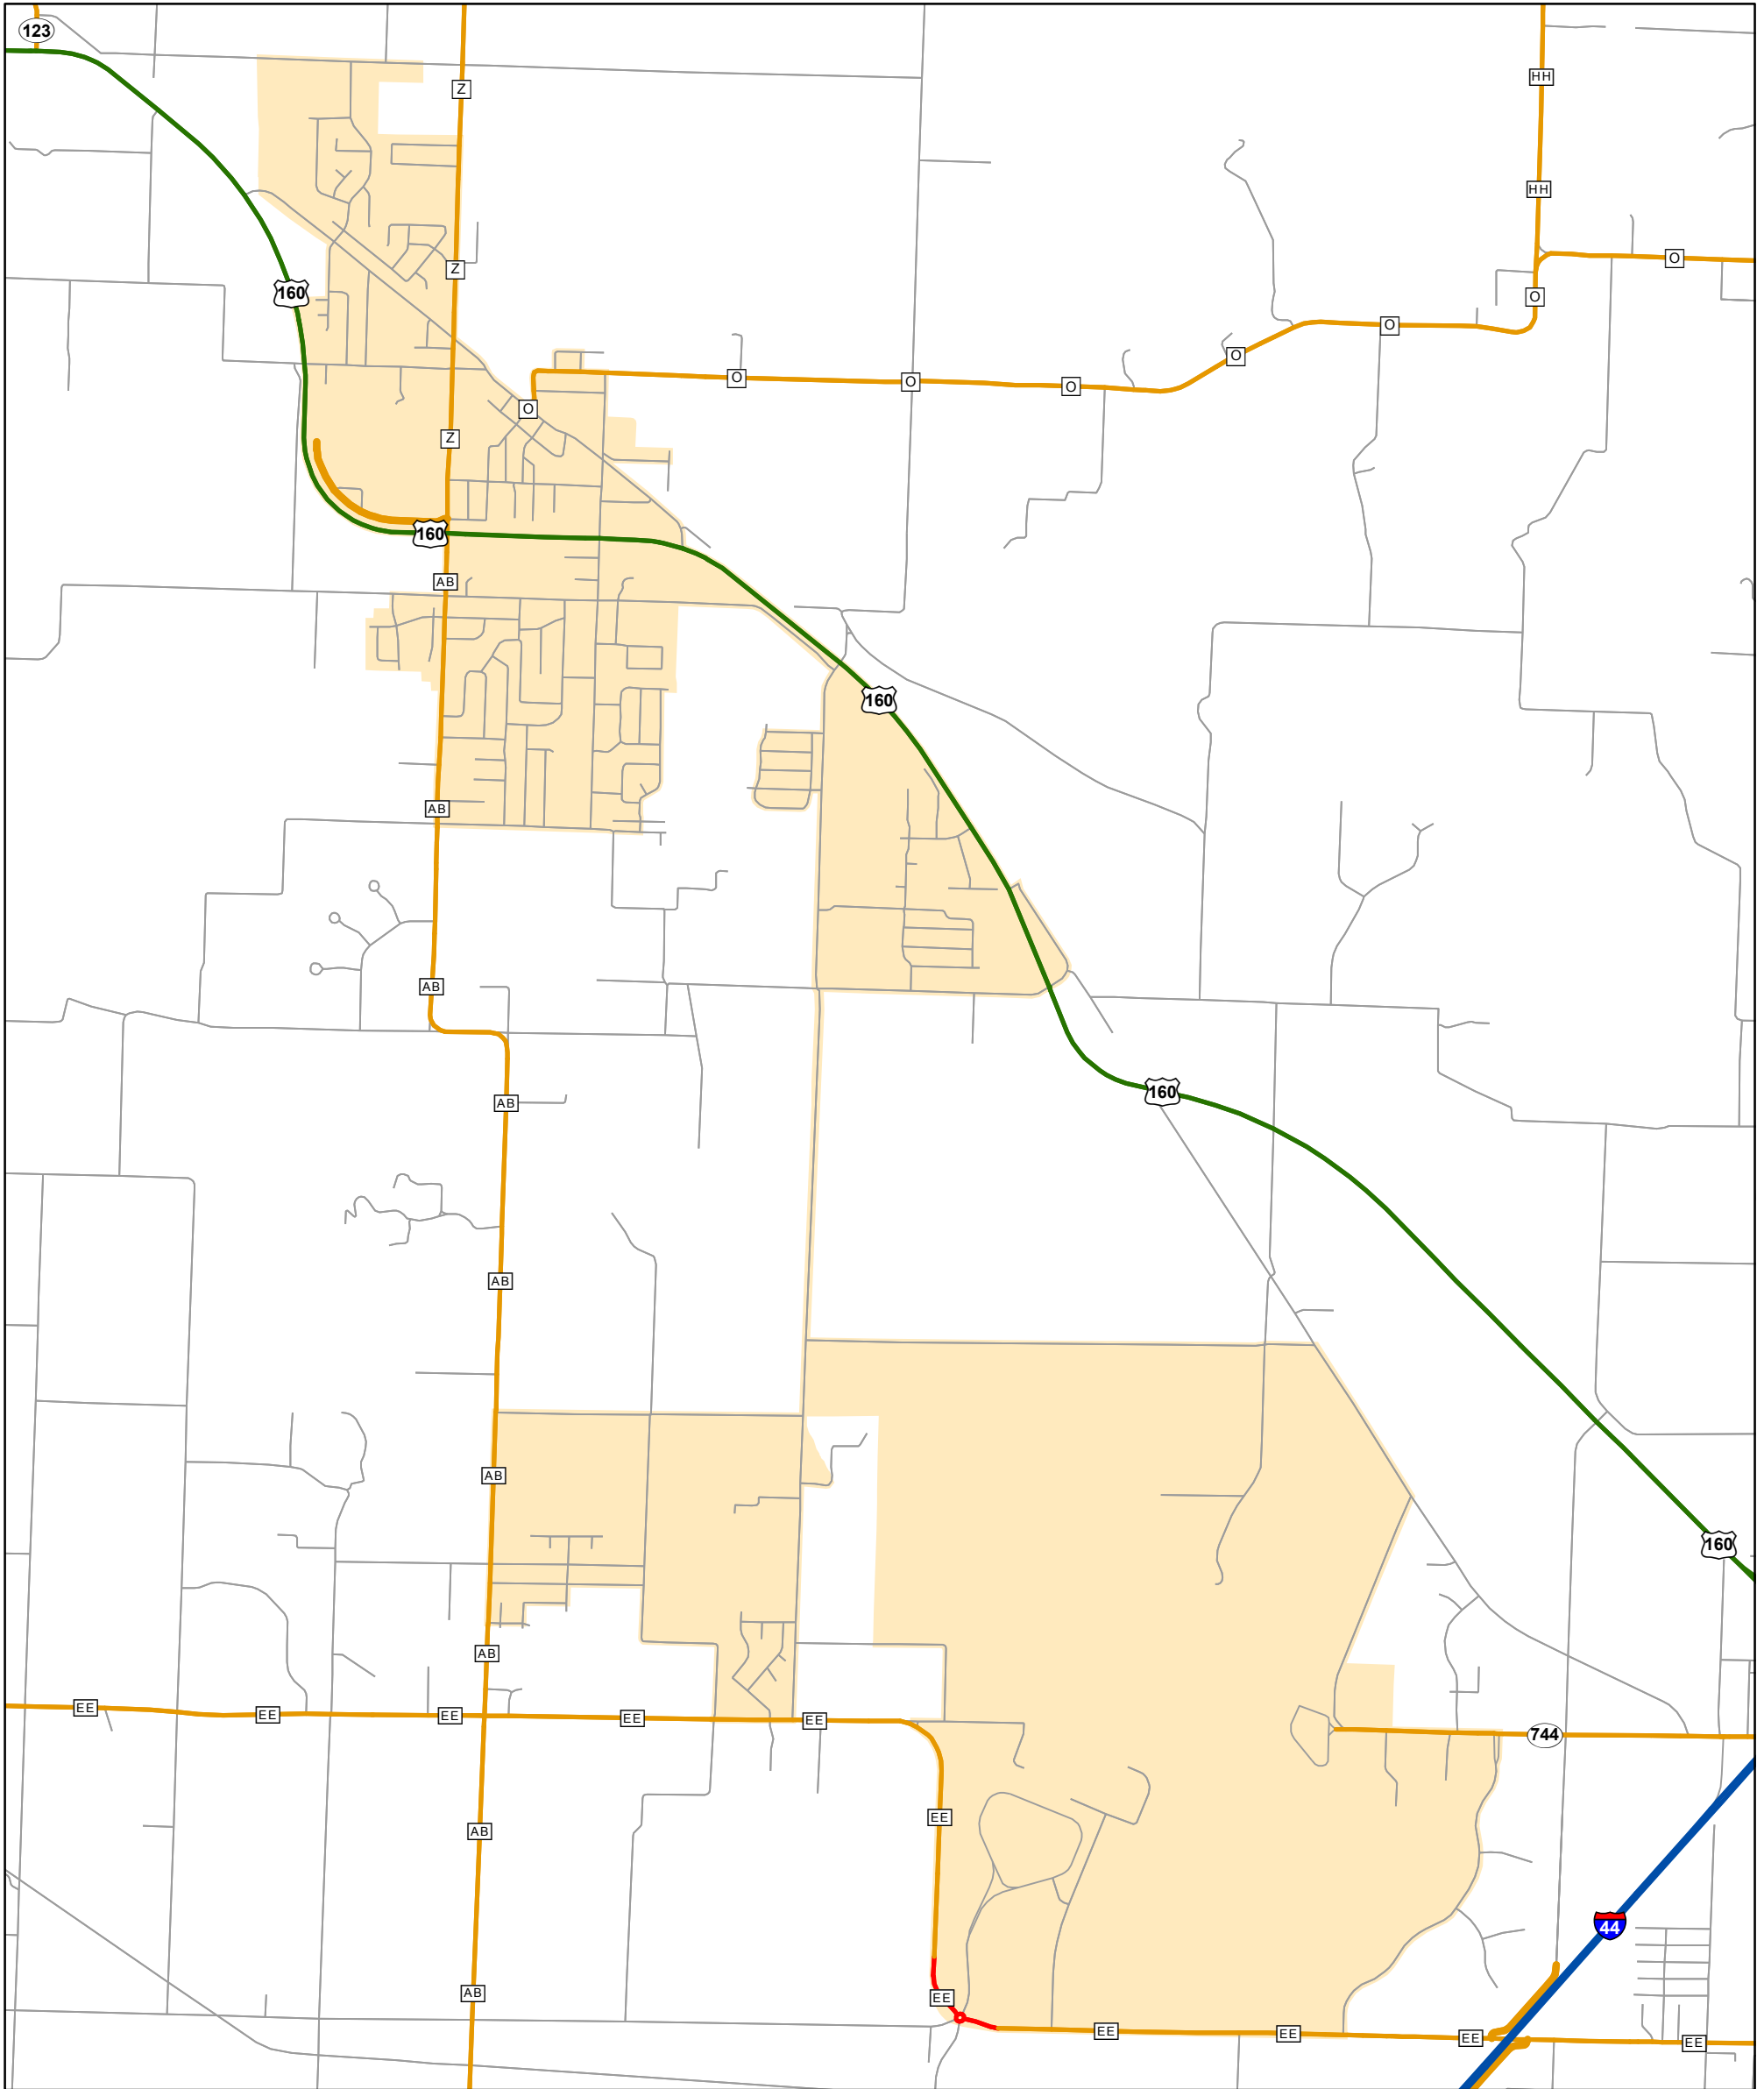

State System Urban Area

WILLARD, MISSOURI

105 W. Capitol Ave.
Jefferson City, MO 65102
Phone (573) 526-5478
Fax (573) 526-8052

October 2018

State System Class	Miles
Interstate	0
Primary	3.838
Supplementary	6.753
State Marked - NOS	
Other Roads	
Urban Area	