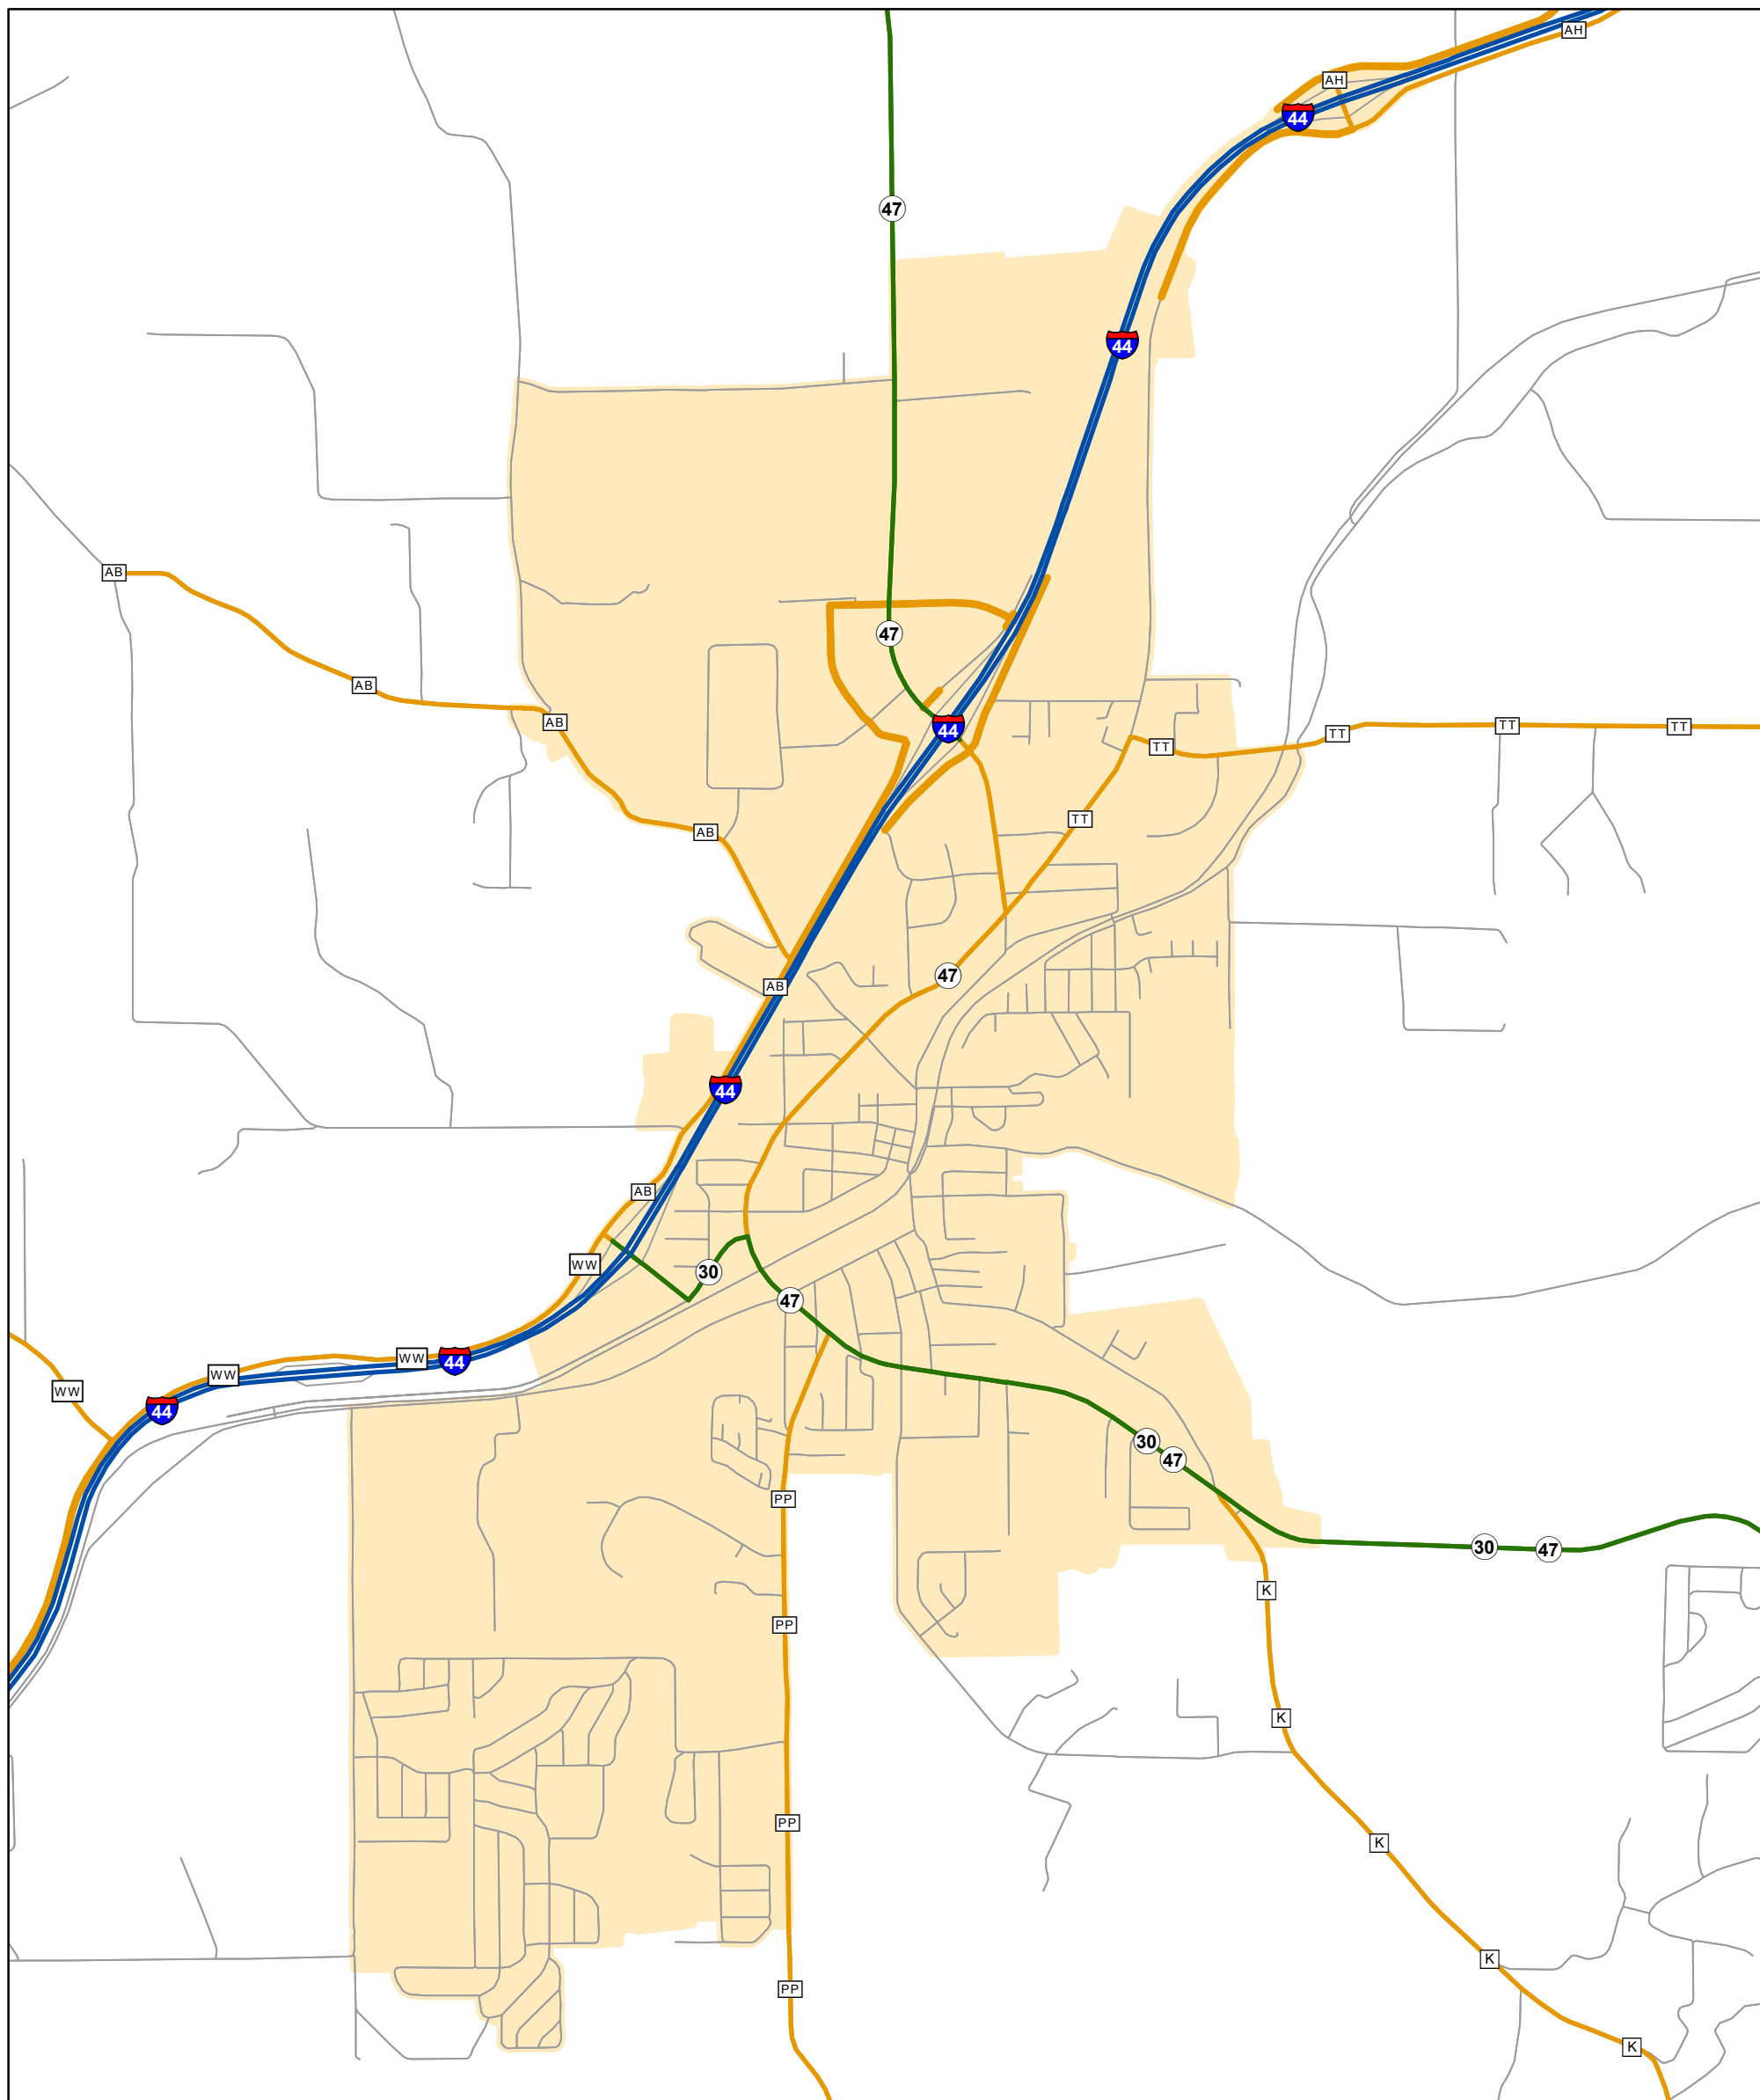

State System Urban Area

ST. CLAIR, MISSOURI

105 W. Capitol Ave.
Jefferson City, MO 65102
Phone (573) 526-5478
Fax (573) 526-8052

October 2018

State System Class	Miles
Interstate	3.909
Primary	3.336
Supplementary	10.008
State Marked - NOS	
Other Roads	
Urban Area	