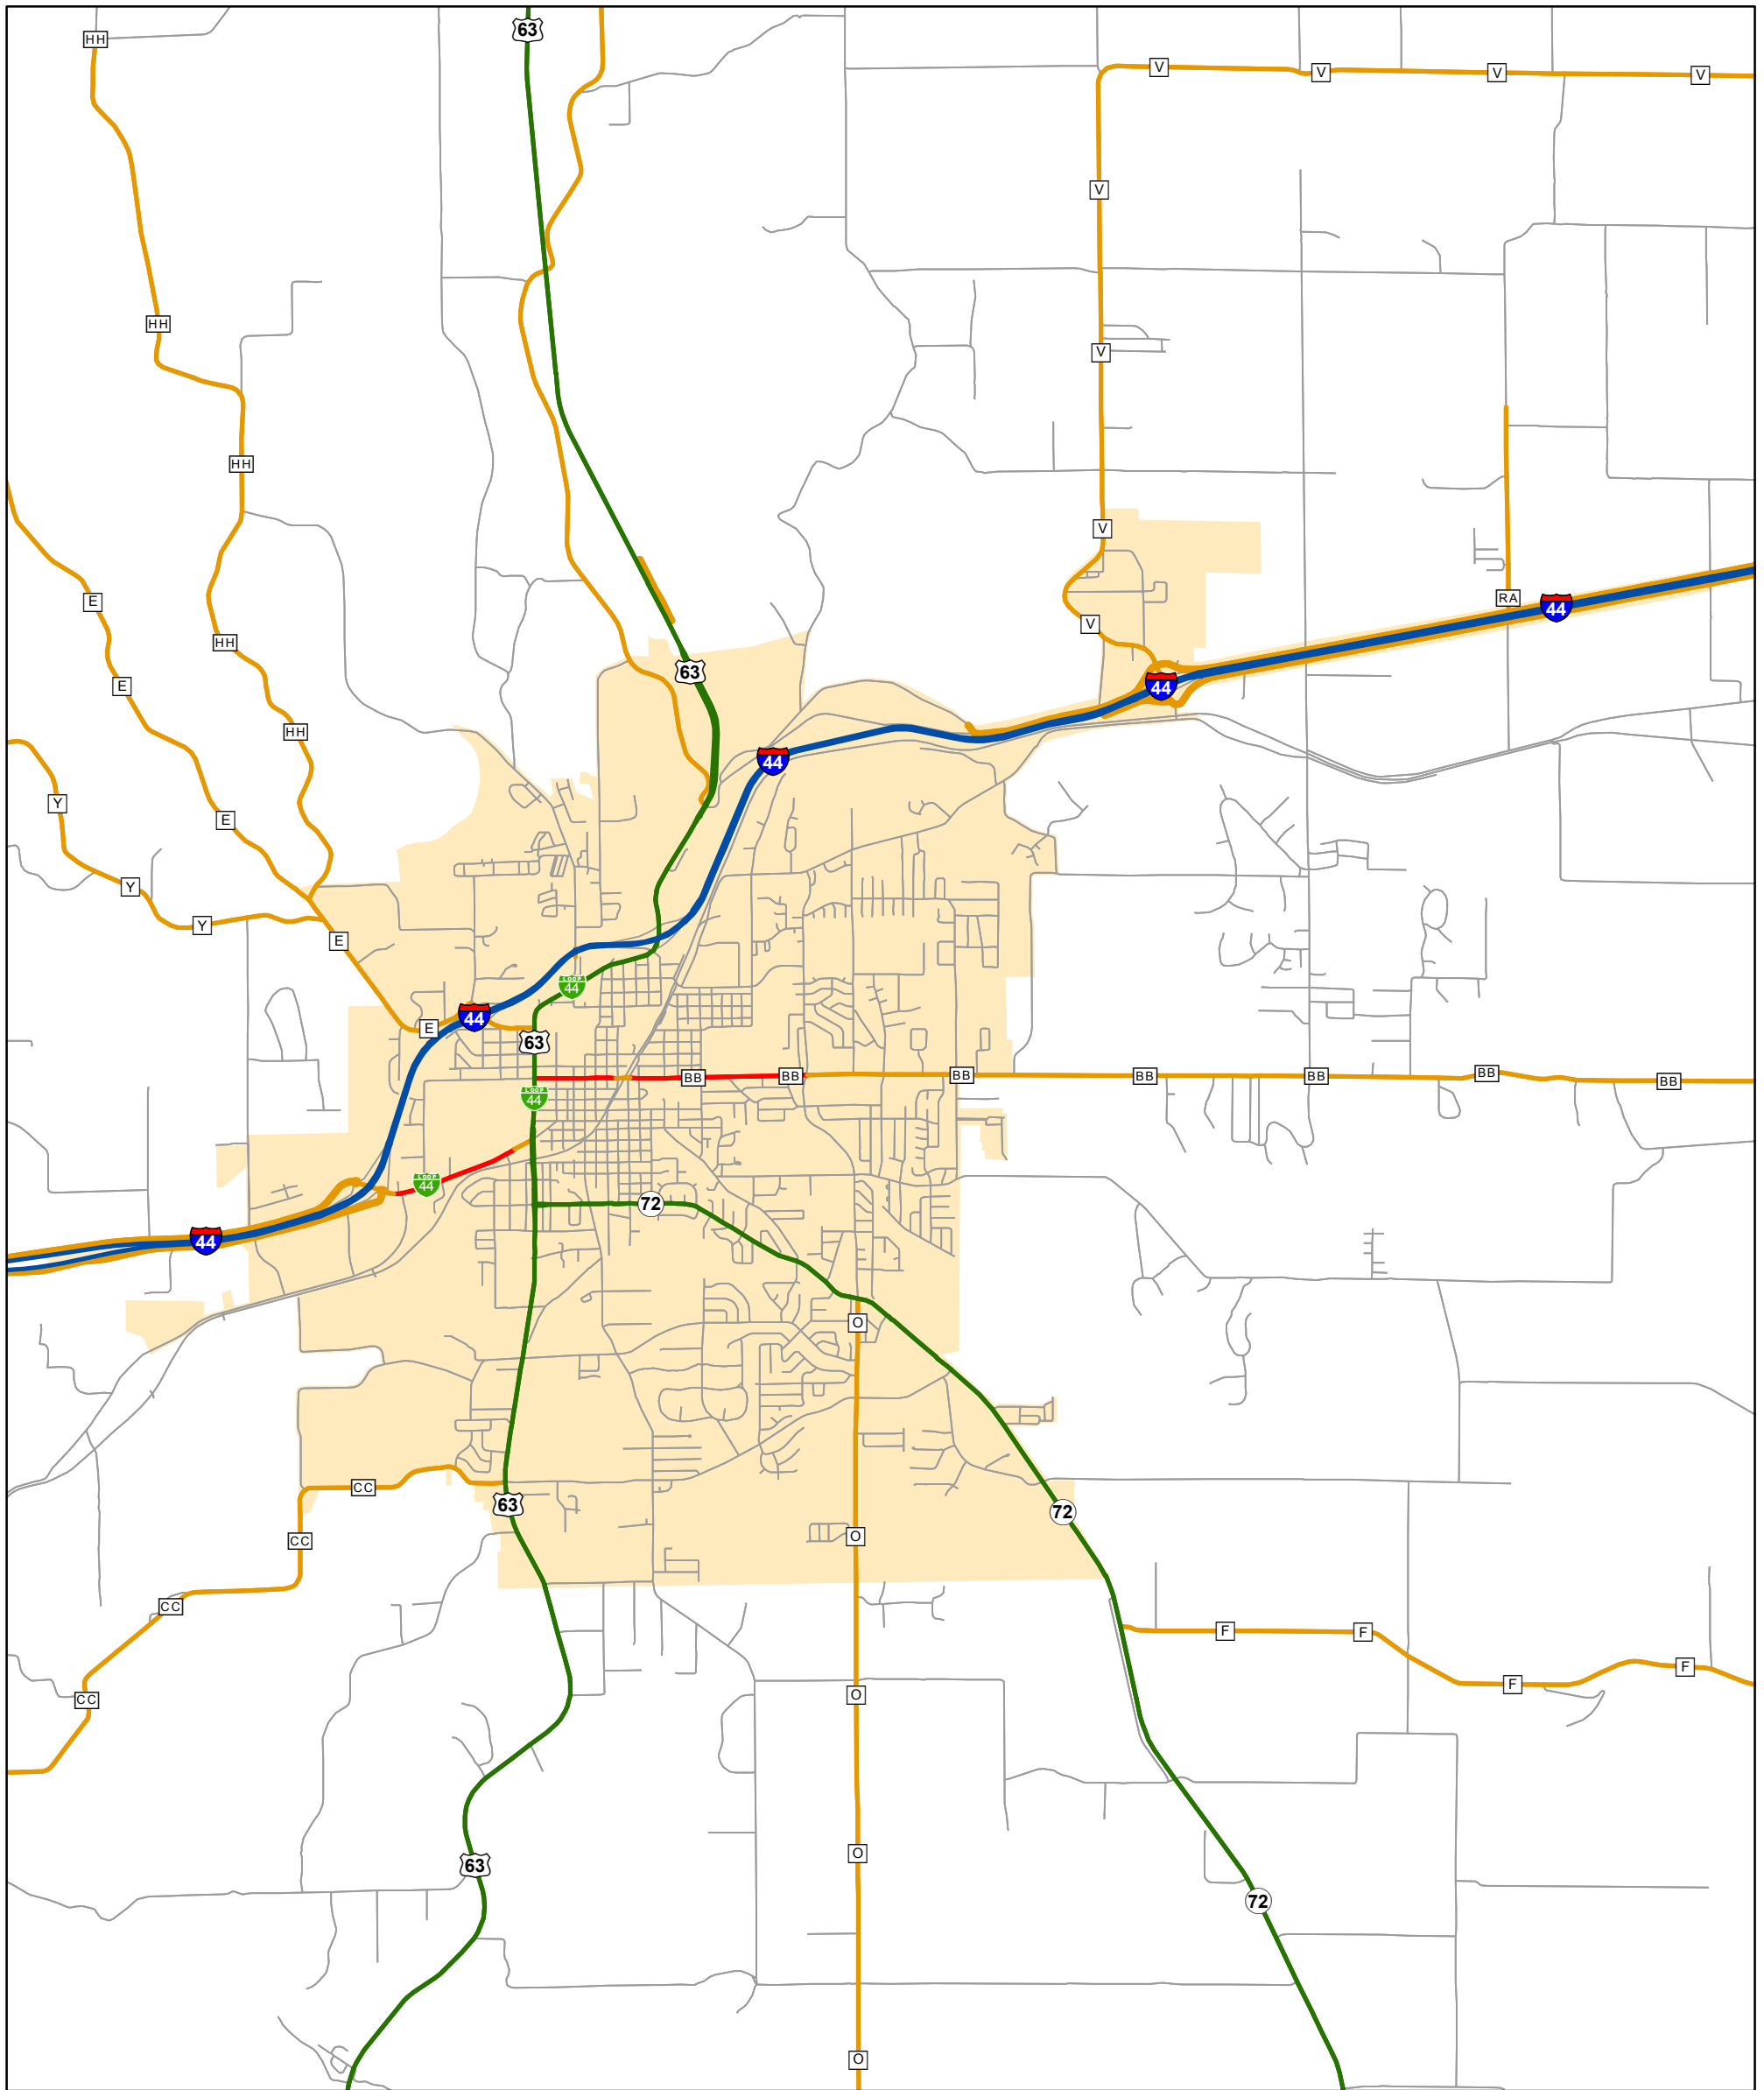

# State System Urban Area

## ROLLA, MISSOURI

105 W. Capitol Ave.  
Jefferson City, MO 65102  
Phone (573) 526-5478  
Fax (573) 526-8052

October 2018

State System Class	Miles
Interstate	9.614
Primary	8.81
Supplementary	18.442
State Marked - NOS	
Other Roads	
Urban Area	