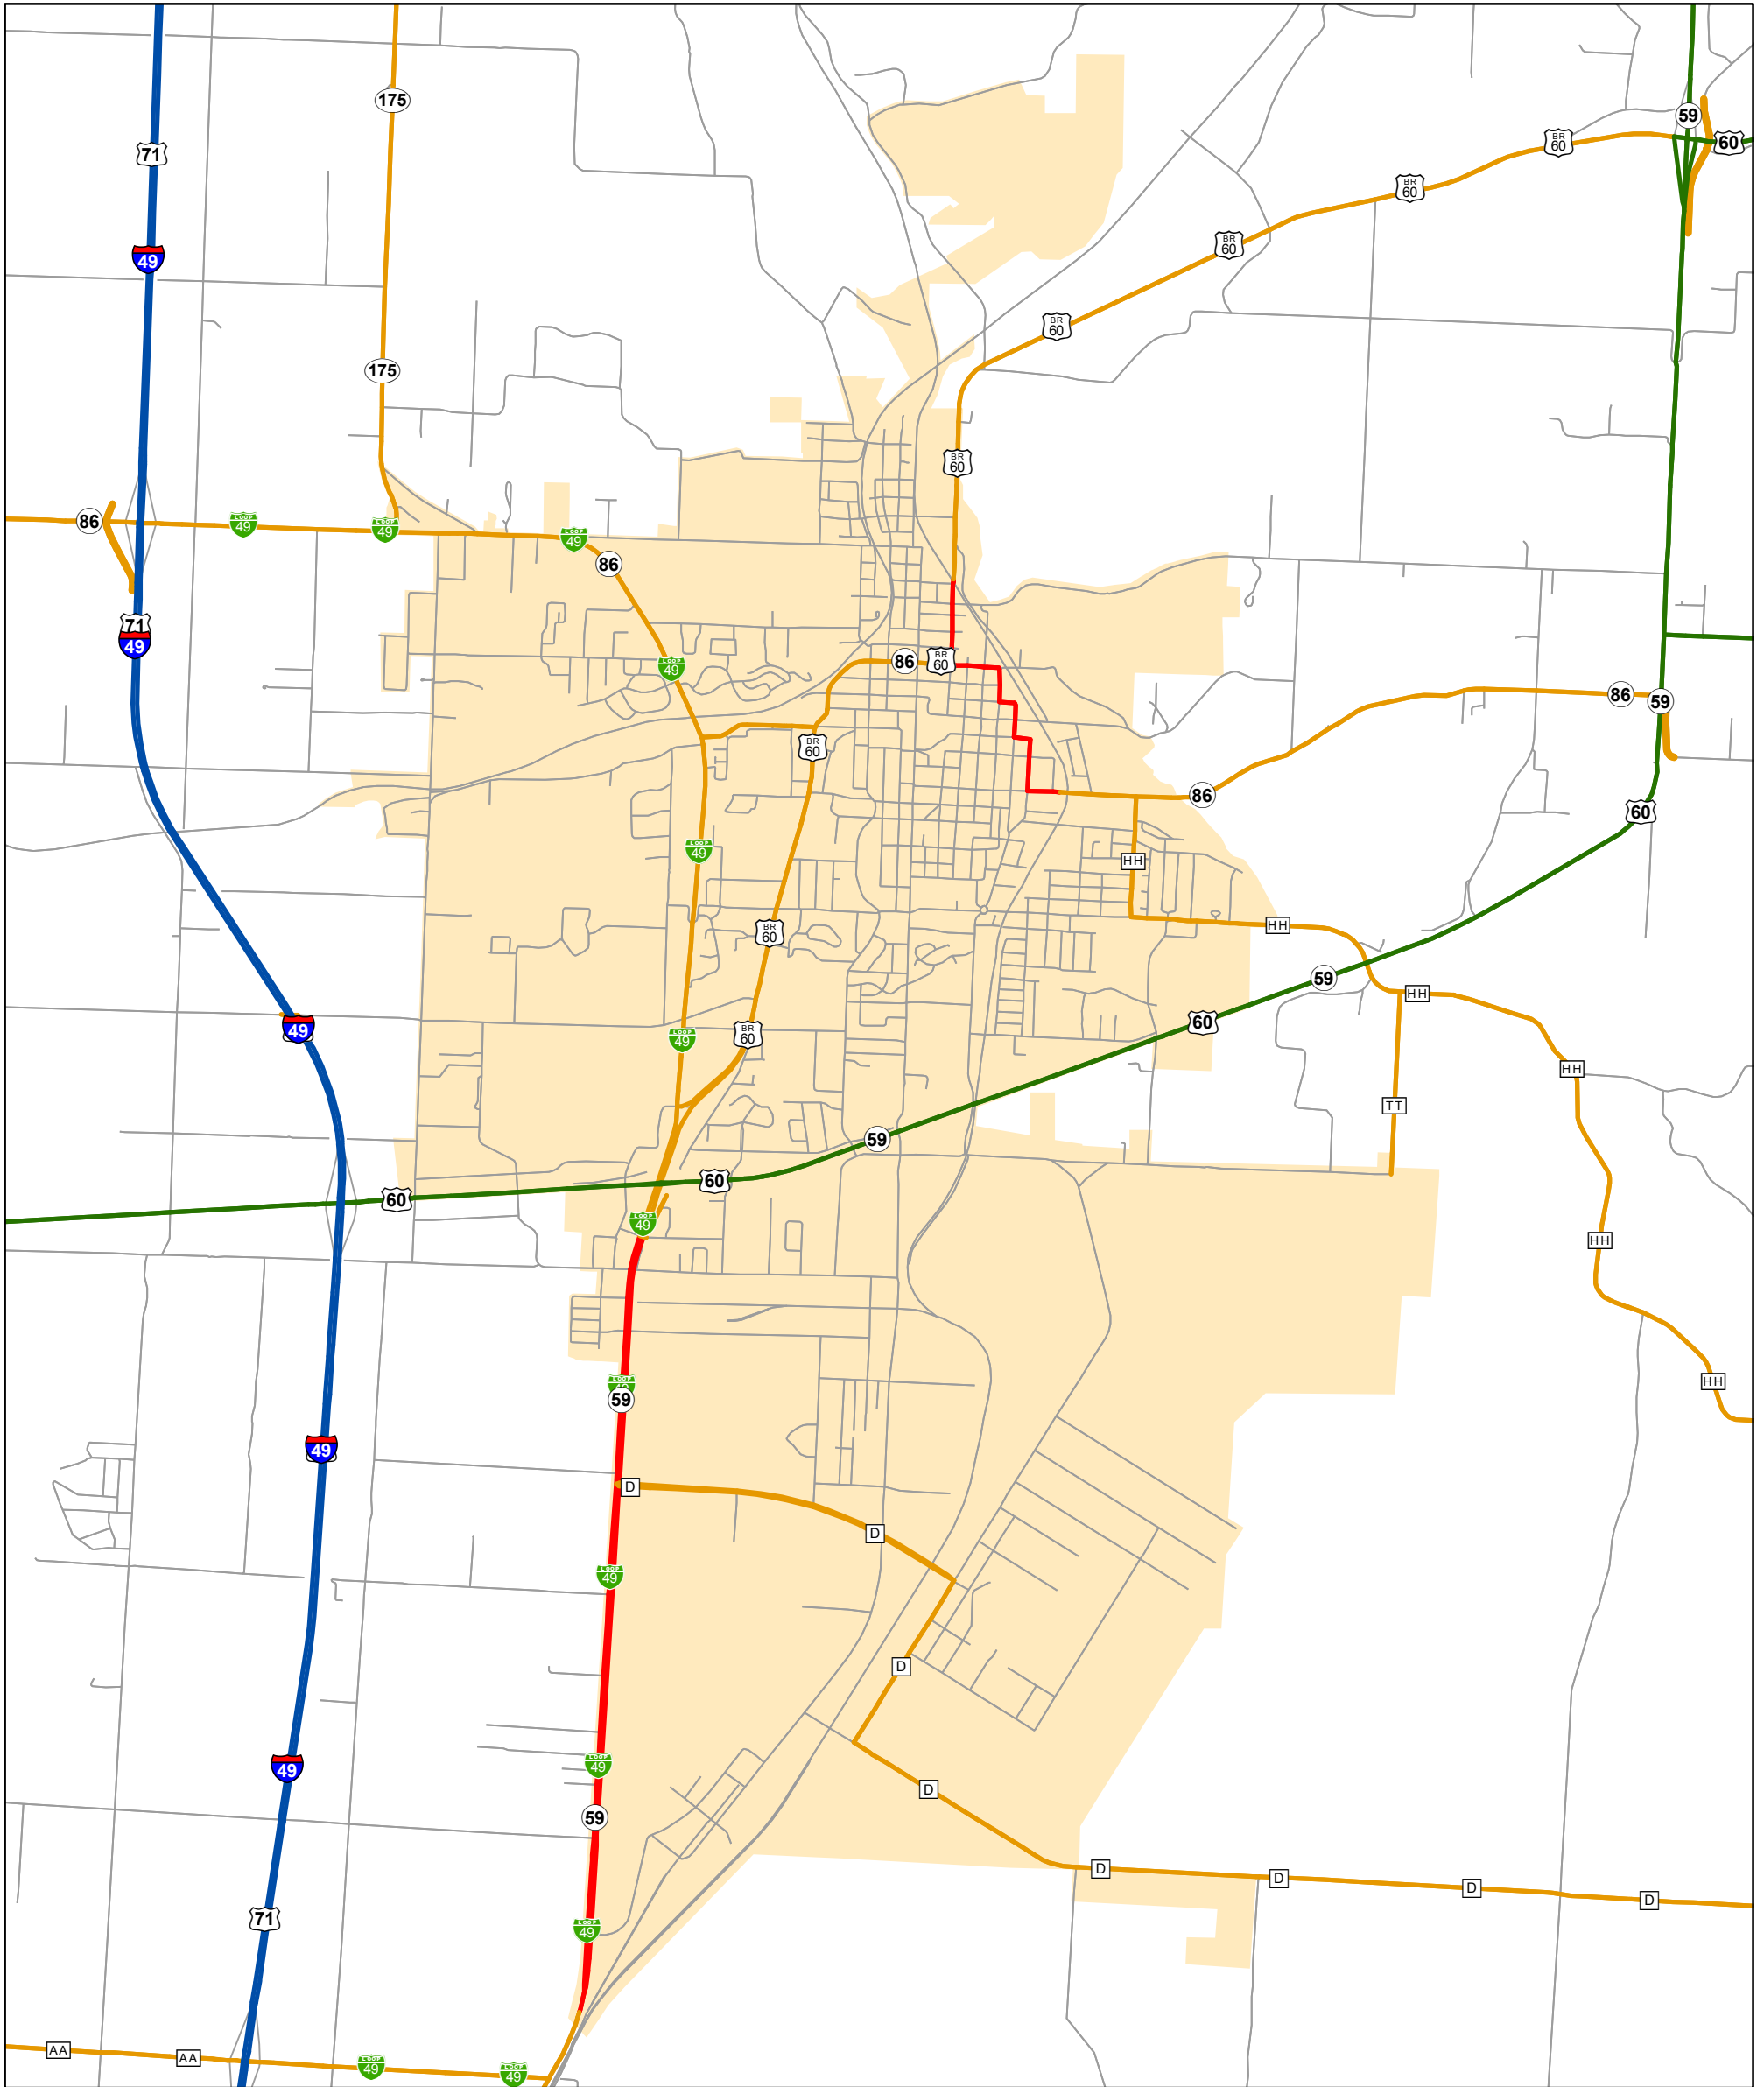

# State System Urban Area

## NEOSHO, MISSOURI

105 W. Capitol Ave.  
Jefferson City, MO 65102  
Phone (573) 526-5478  
Fax (573) 526-8052

October 2018

State System Class	Miles
Interstate	0
Primary	3.566
Supplementary	13.075
State Marked - NOS	
Other Roads	
Urban Area	