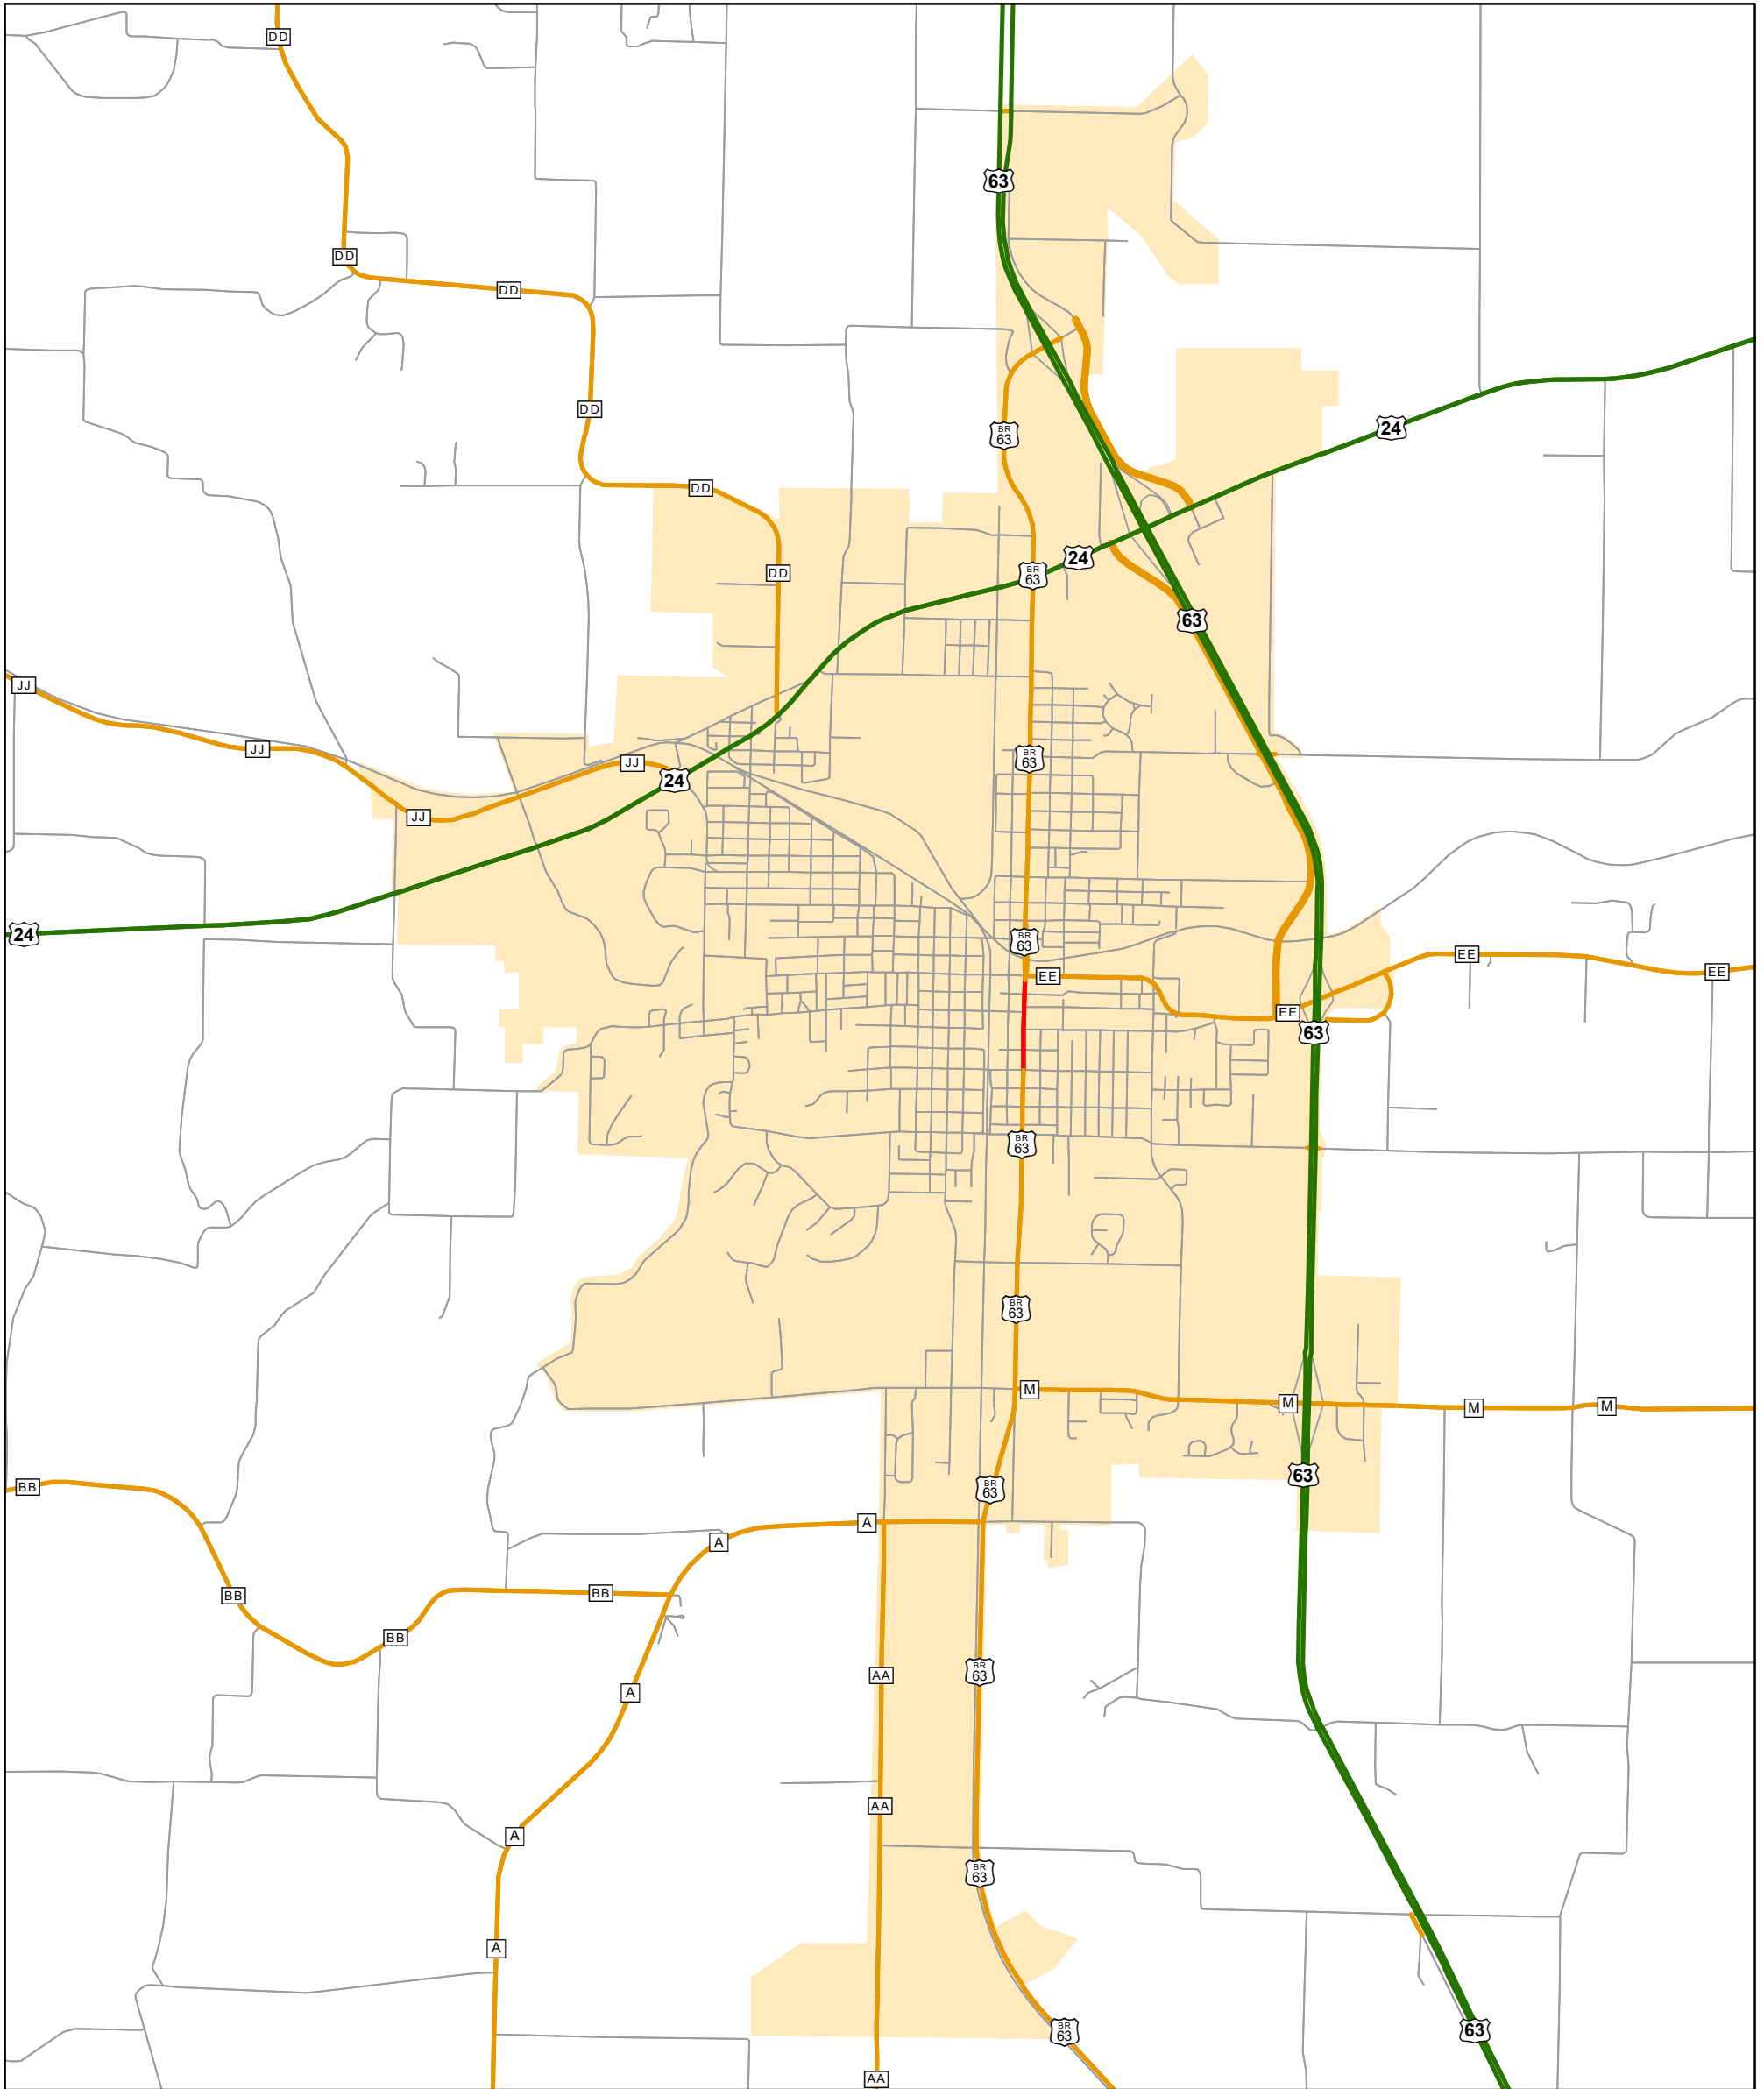

State System Urban Area

MOBERLY, MISSOURI

105 W. Capitol Ave.
Jefferson City, MO 65102
Phone (573) 526-5478
Fax (573) 526-8052

October 2018

State System Class	Miles
Interstate	0
Primary	10.083
Supplementary	18.269
State Marked - NOS	
Other Roads	
Urban Area	