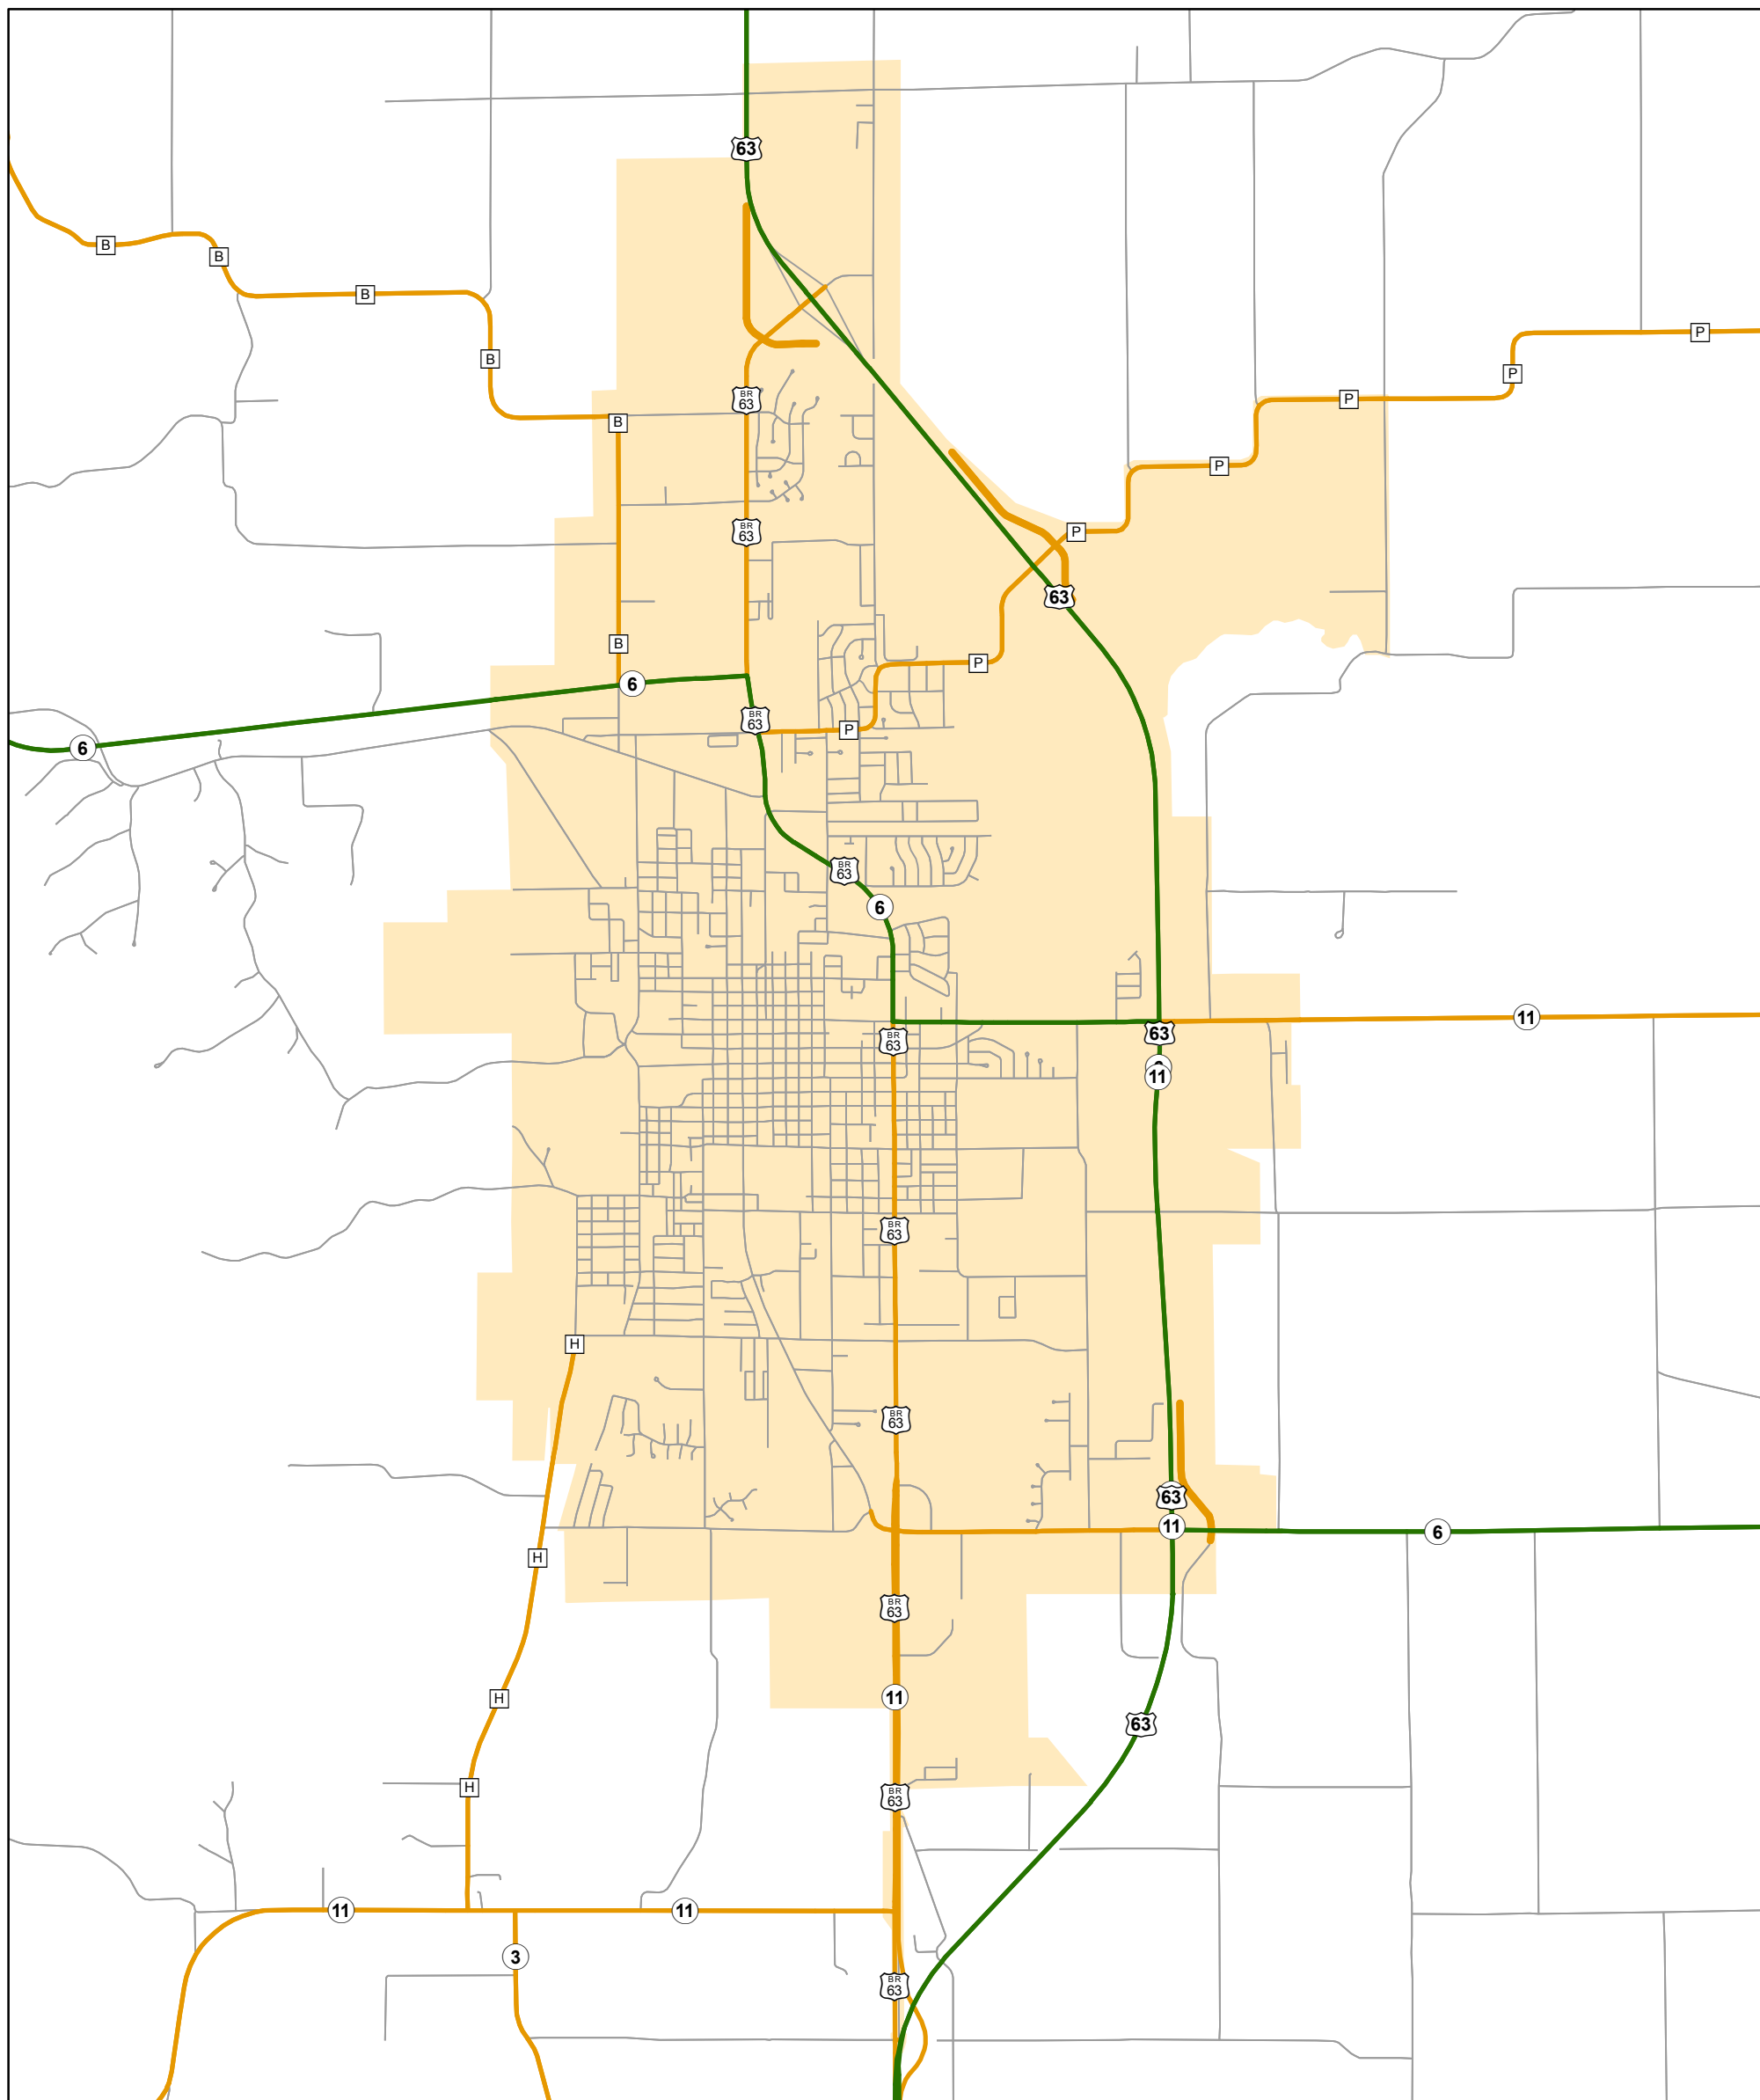

State System Urban Area

KIRKSVILLE, MISSOURI

105 W. Capitol Ave.
Jefferson City, MO 65102
Phone (573) 526-5478
Fax (573) 526-8052

October 2018

State System Class	Miles
Interstate	0
Primary	10.706
Supplementary	14.752
State Marked - NOS	
Other Roads	
Urban Area	