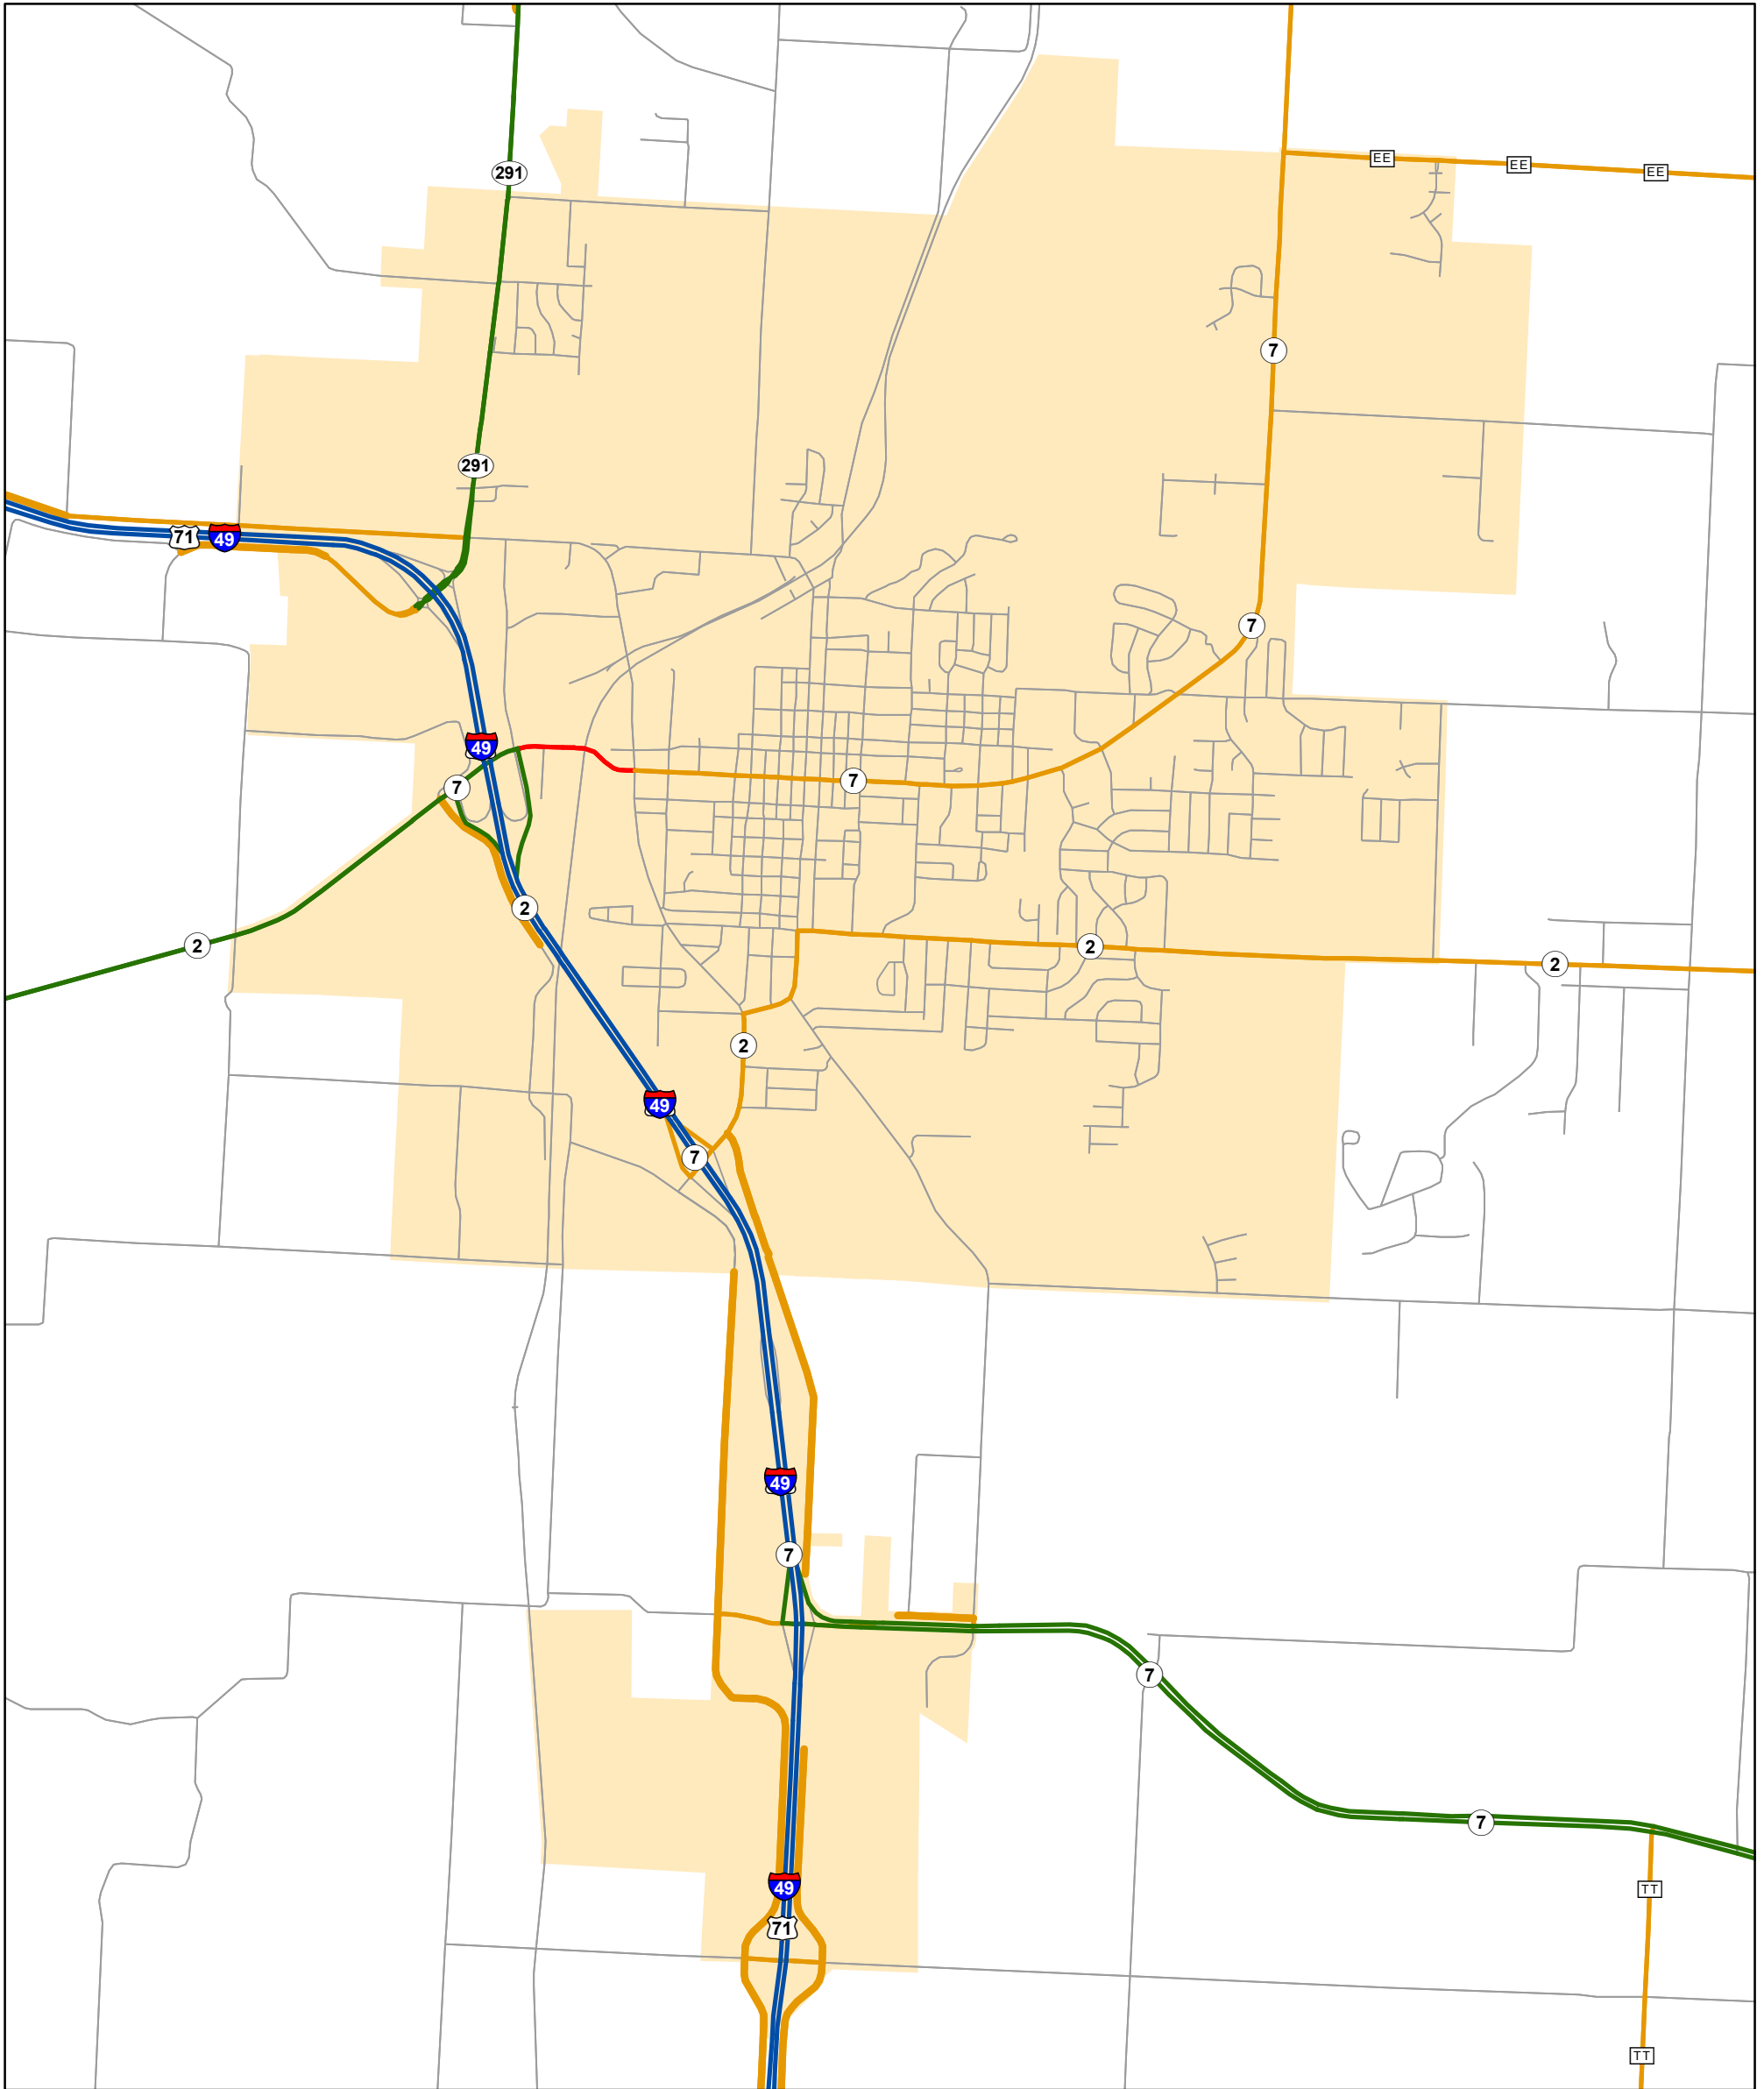

State System Urban Area

HARRISONVILLE, MISSOURI

105 W. Capitol Ave.
Jefferson City, MO 65102
Phone (573) 526-5478
Fax (573) 526-8052

October 2018

State System Class	Miles
Interstate	5.092
Primary	3.284
Supplementary	14.063
State Marked - NOS	
Other Roads	
Urban Area	