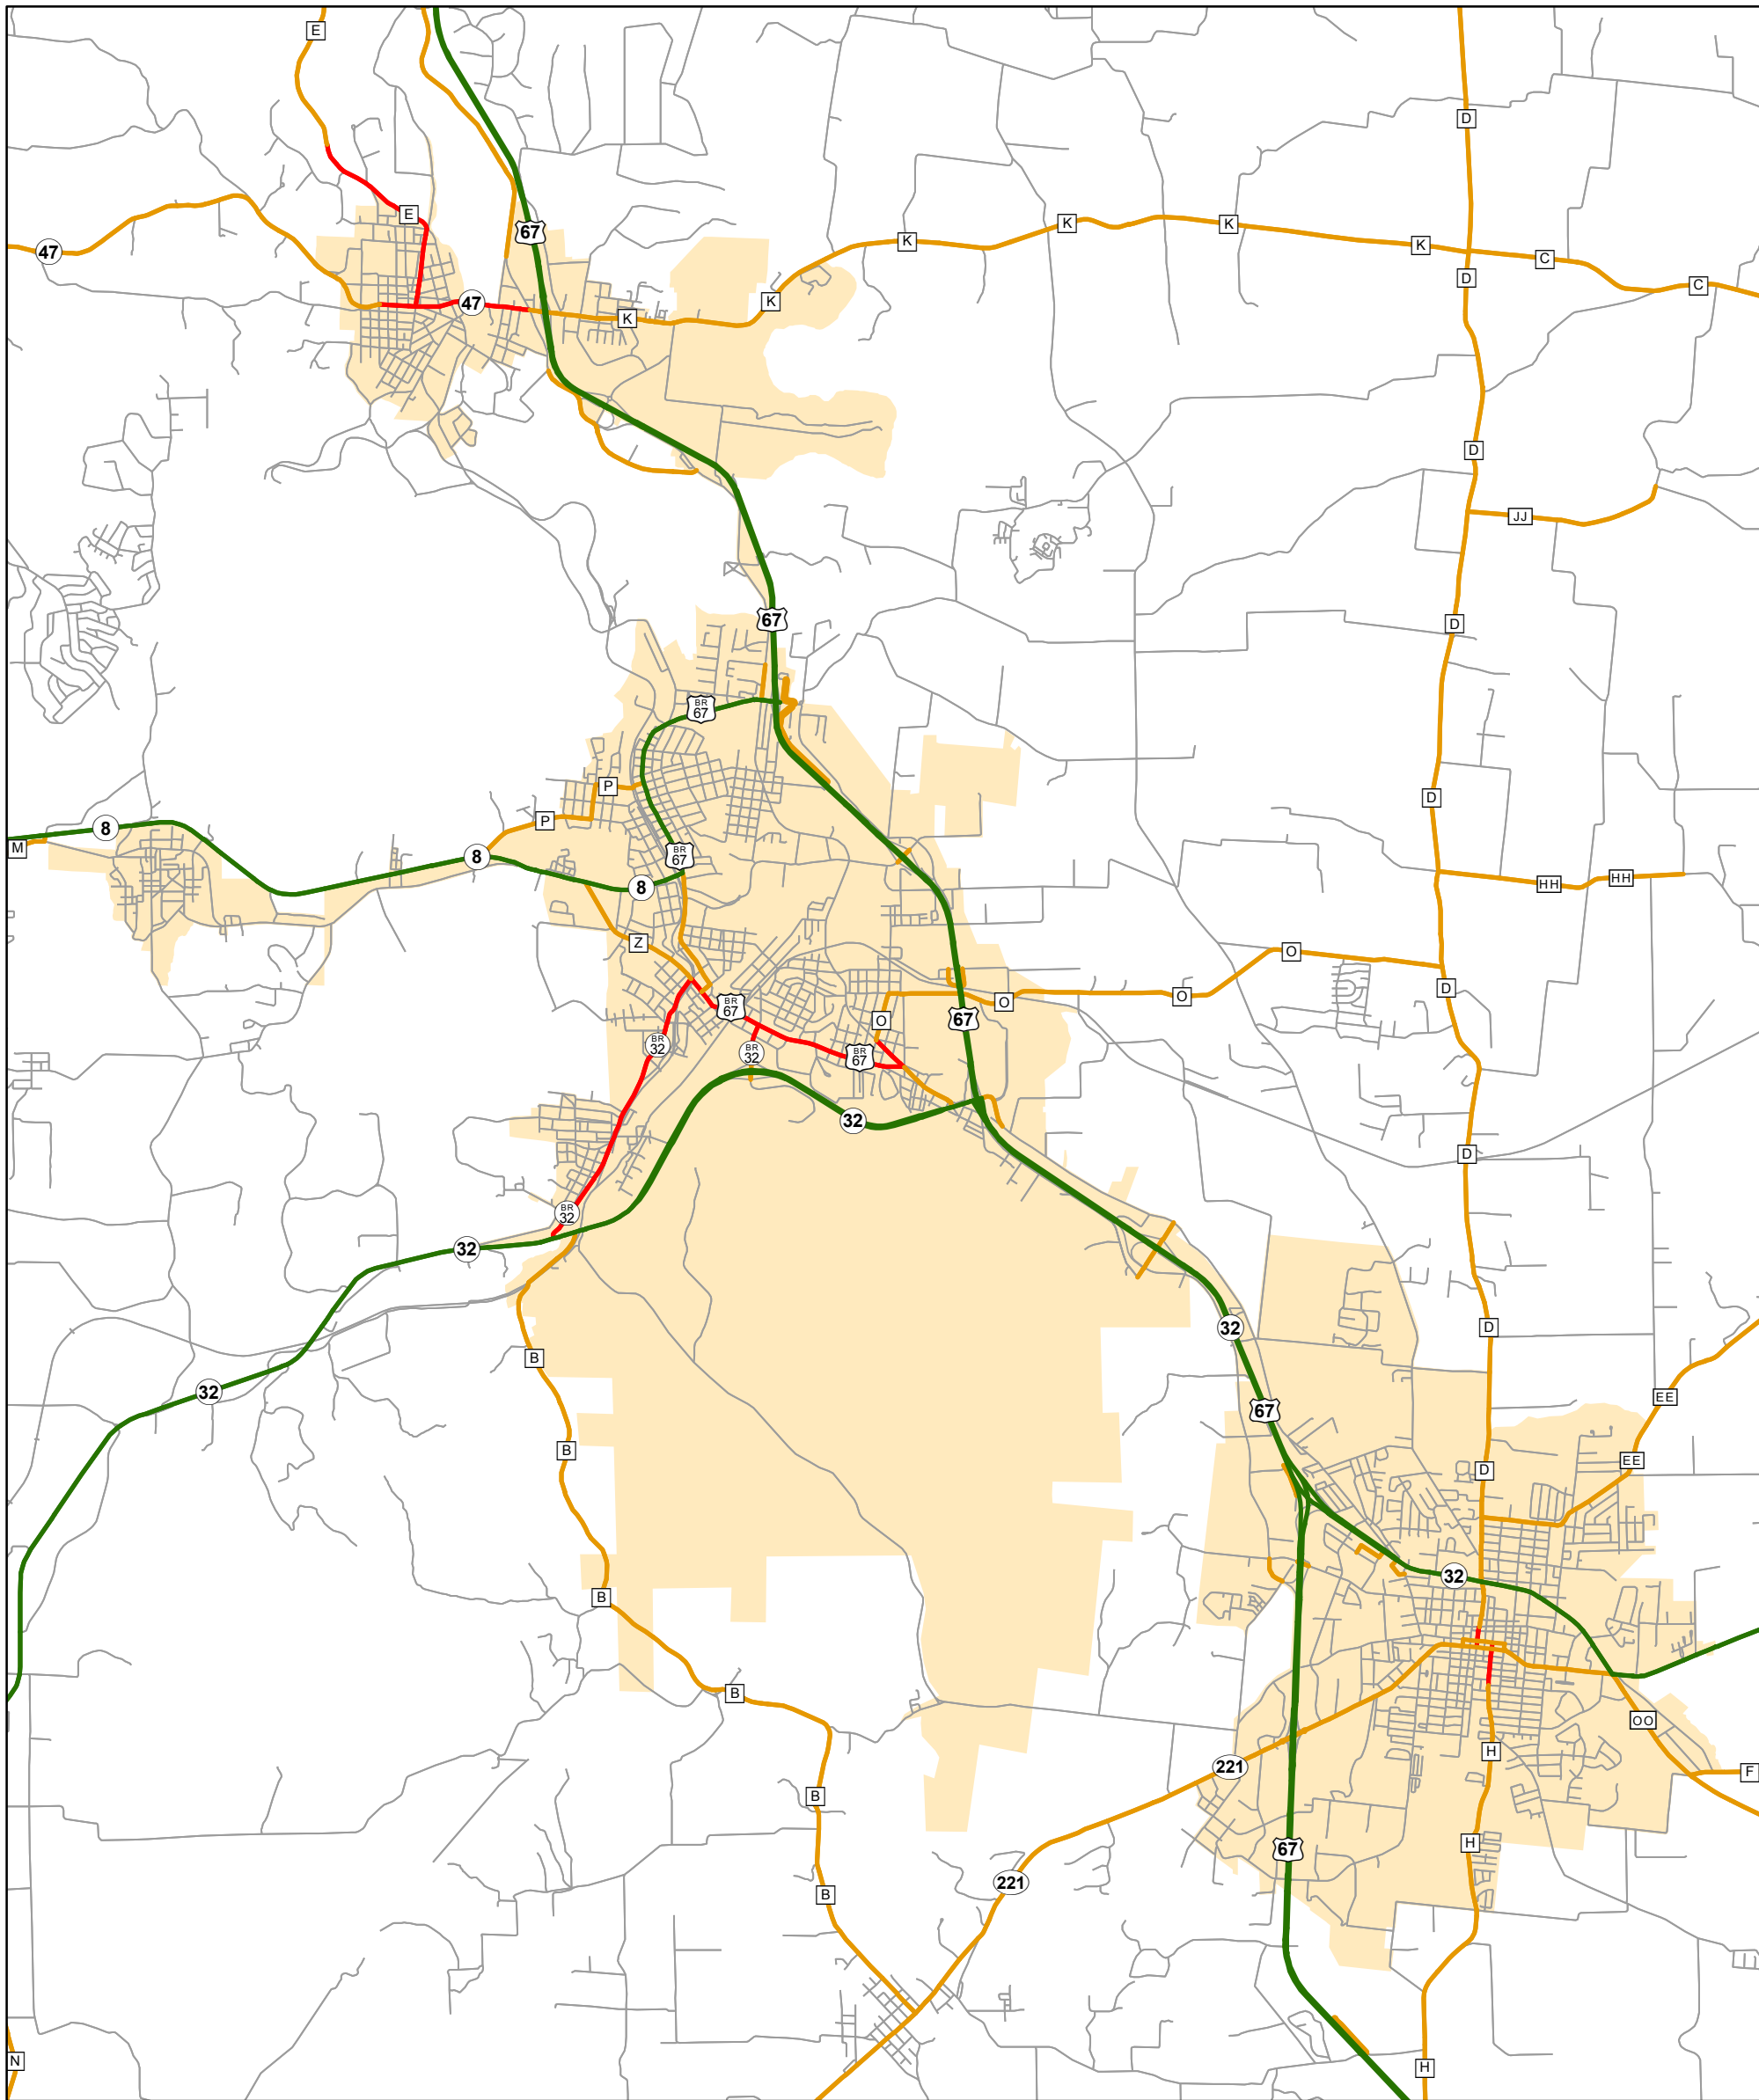

State System Urban Area

FARMINGTON, MISSOURI

105 W. Capitol Ave.
Jefferson City, MO 65102
Phone (573) 526-5478
Fax (573) 526-8052

October 2018

State System Class	Miles
Interstate	0
Primary	28.243
Supplementary	23.46
State Marked - NOS	
Other Roads	
Urban Area	