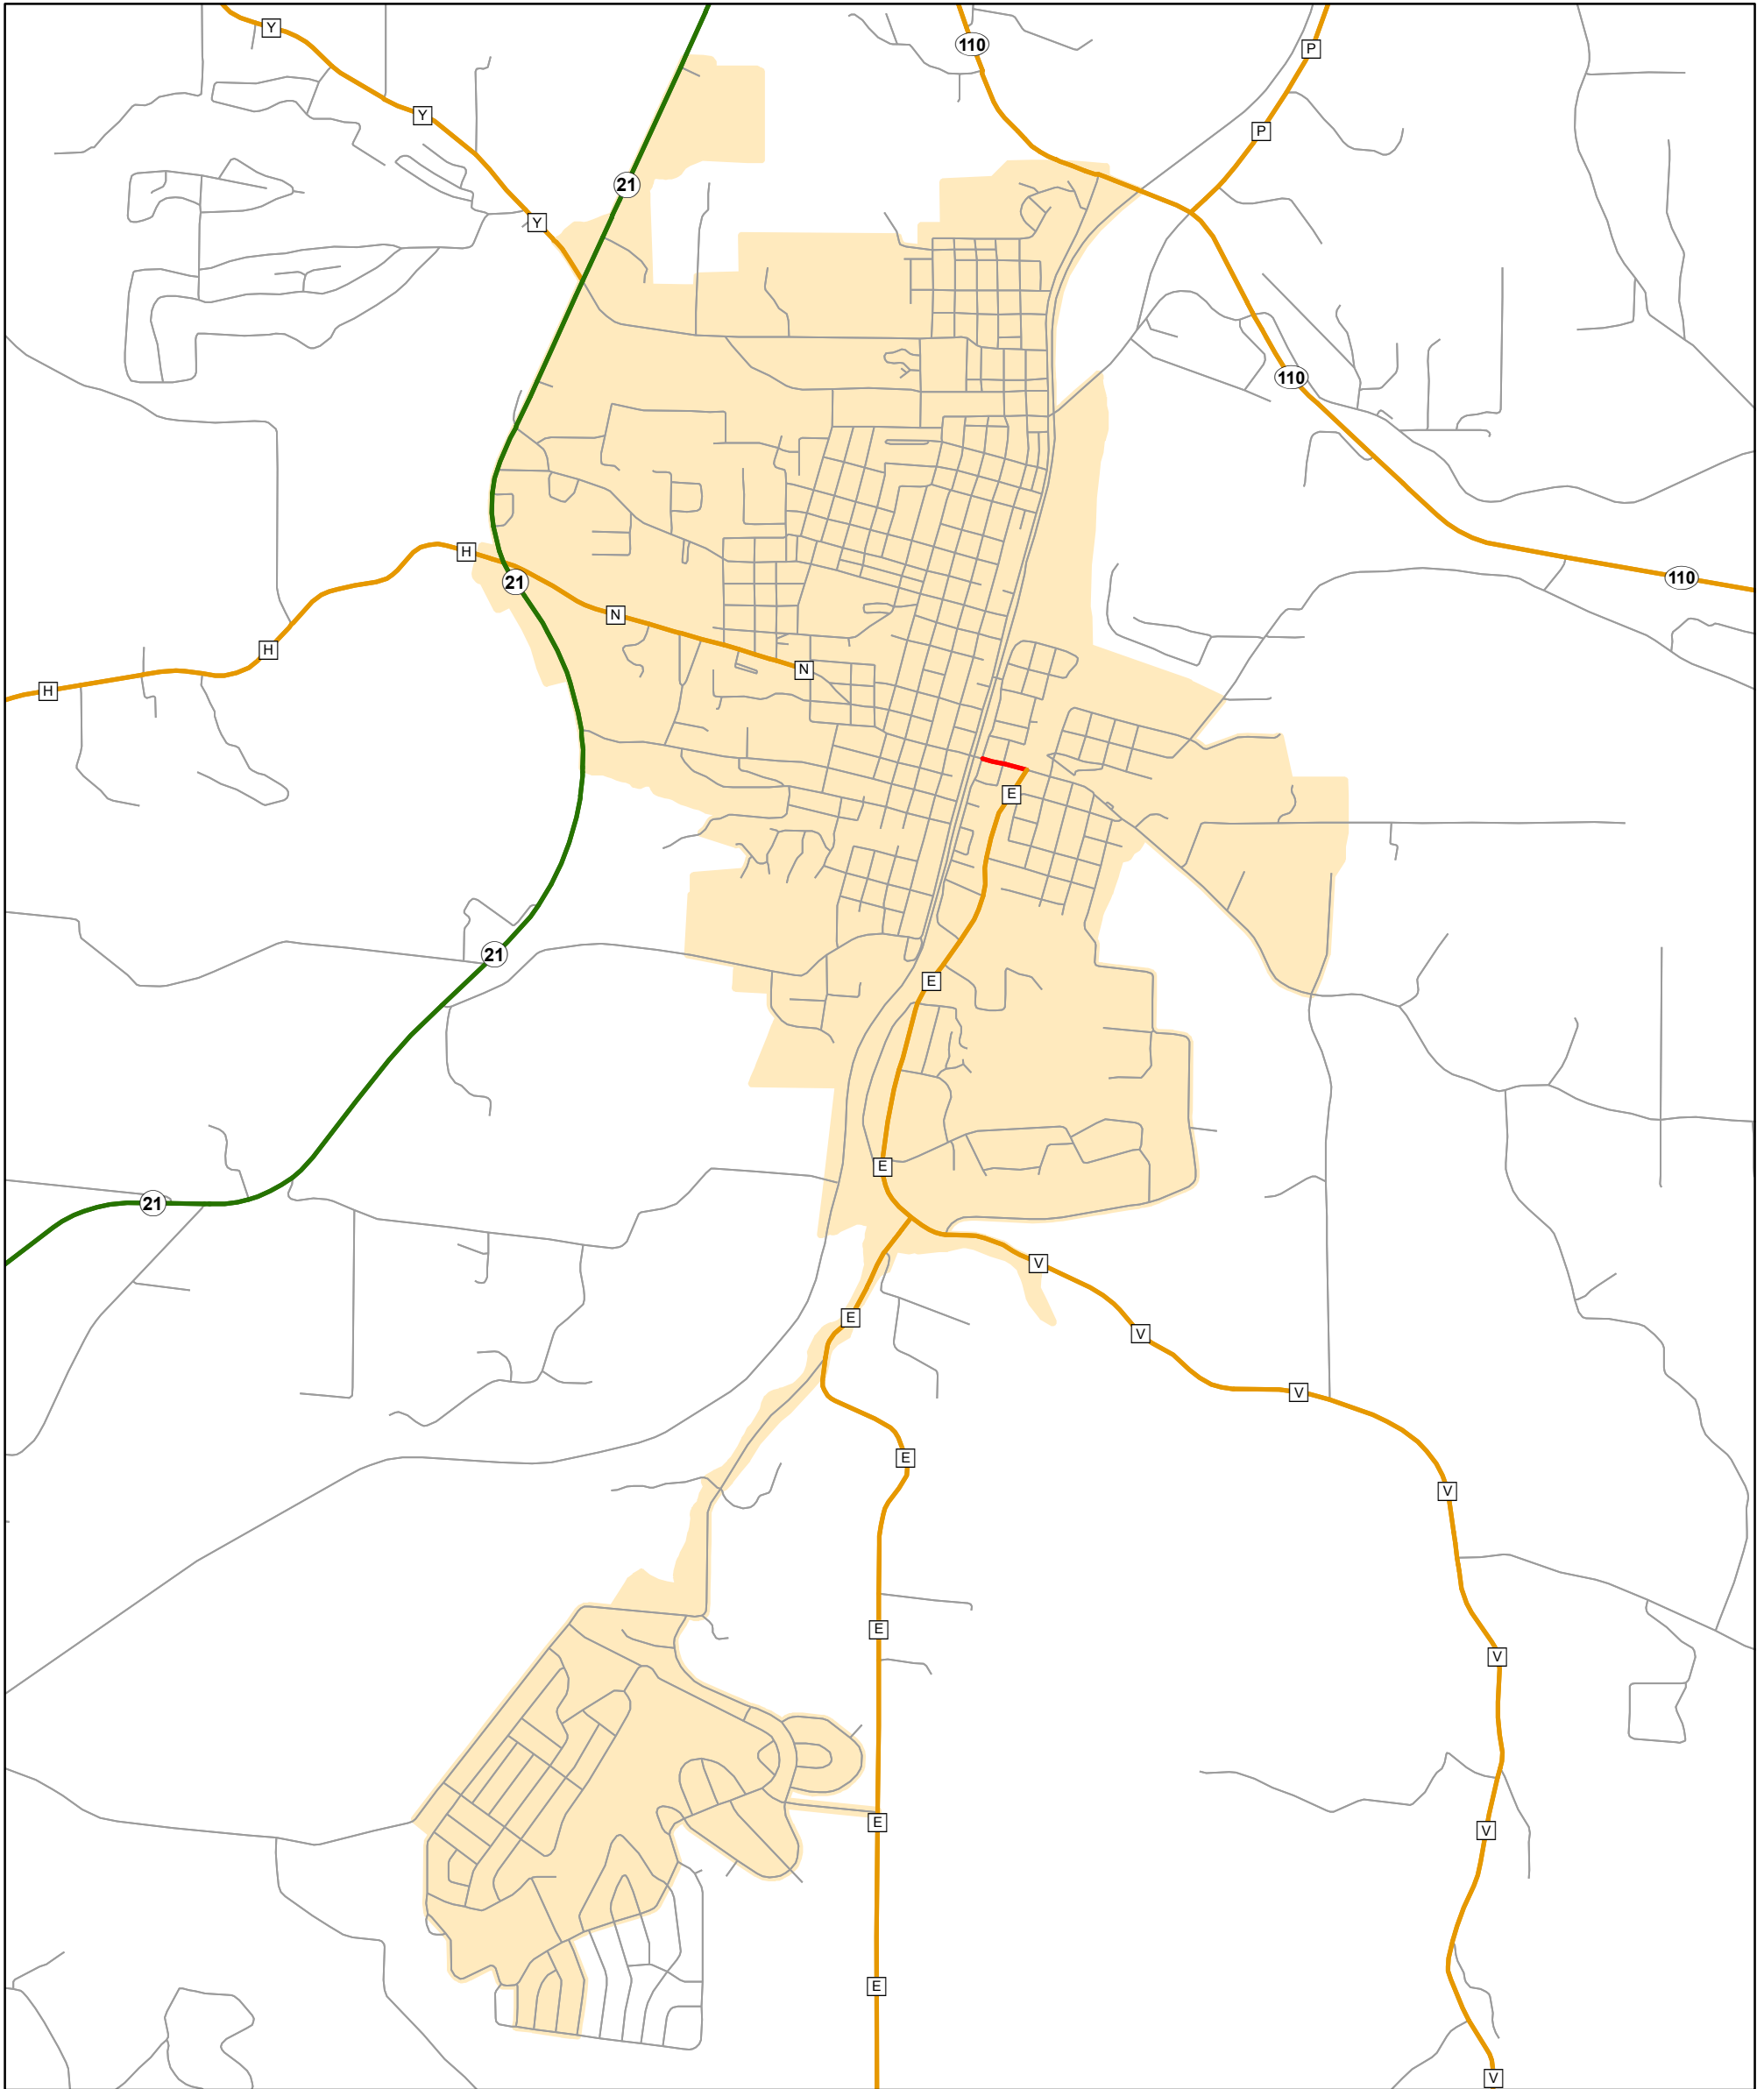

# State System Urban Area

## DE SOTO, MISSOURI

105 W. Capitol Ave.  
Jefferson City, MO 65102  
Phone (573) 526-5478  
Fax (573) 526-8052

October 2018

State System Class	Miles
Interstate	0
Primary	2.203
Supplementary	3.758
State Marked - NOS	
Other Roads	
Urban Area	