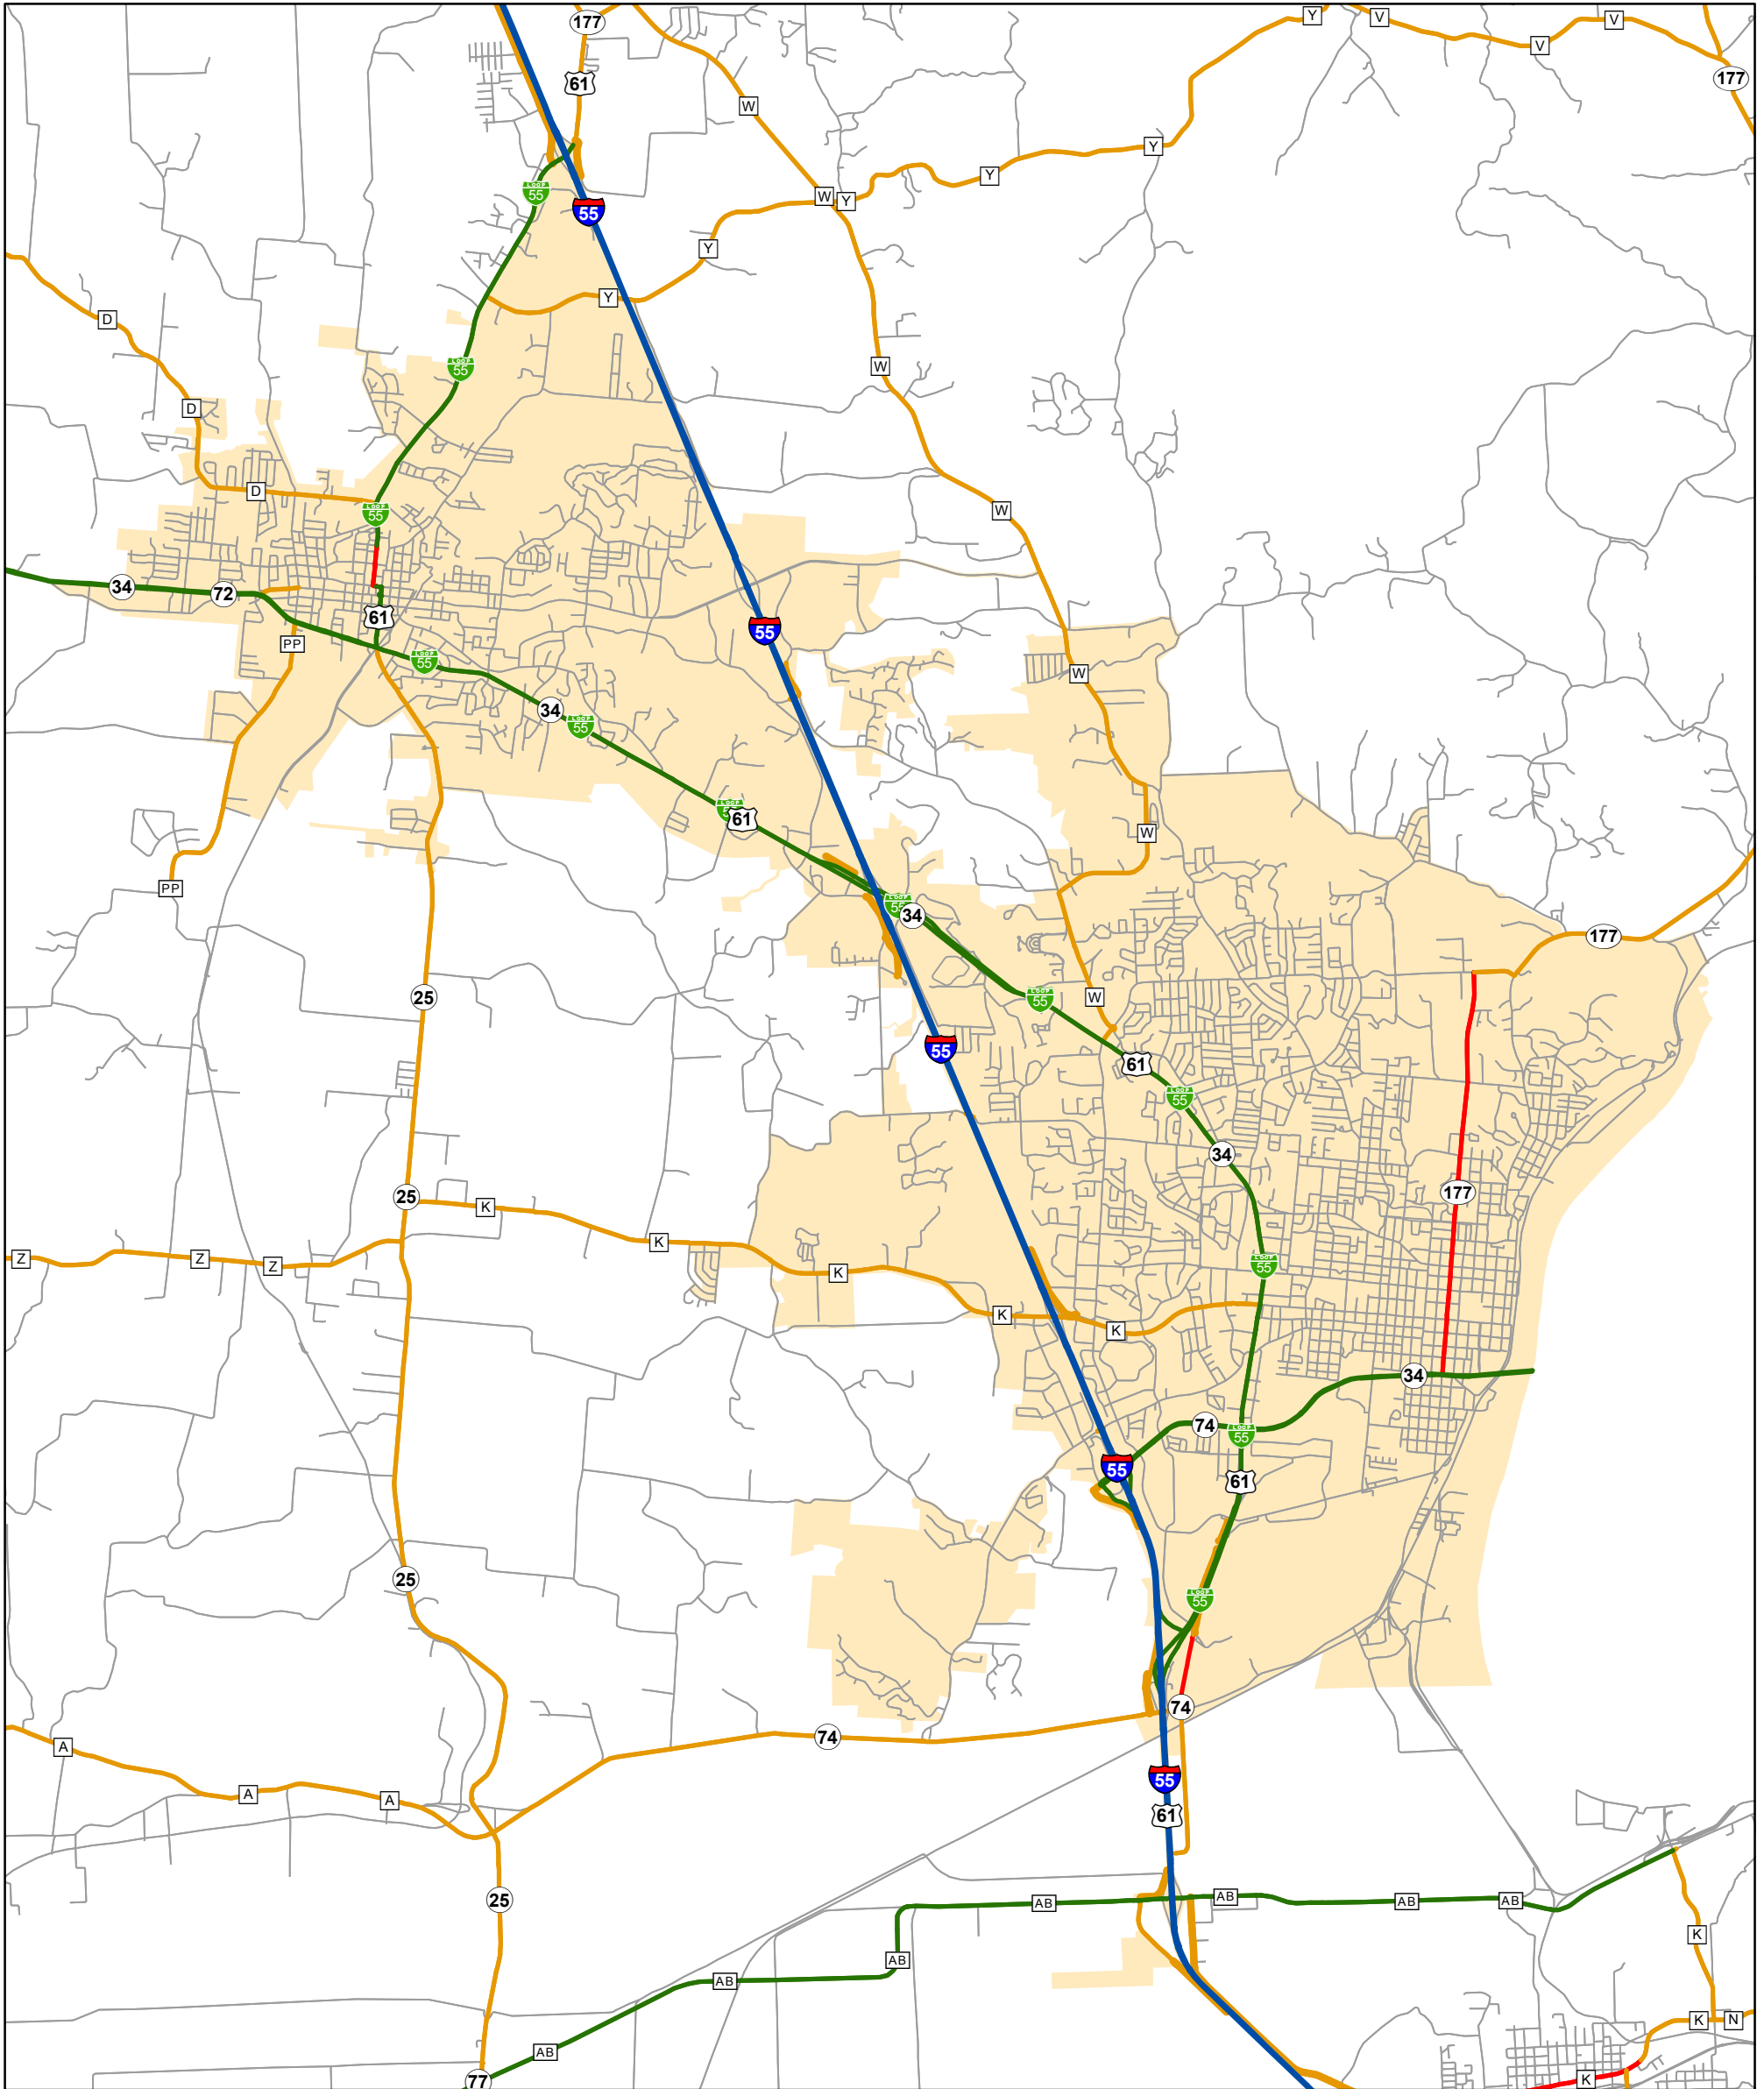

State System Urban Area

CAPE GIRARDEAU, MISSOURI

105 W. Capitol Ave.
Jefferson City, MO 65102
Phone (573) 526-5478
Fax (573) 526-8052

October 2018

State System Class	Miles
Interstate	14.487
Primary	22.111
Supplementary	22.459
State Marked - NOS	
Other Roads	
Urban Area	