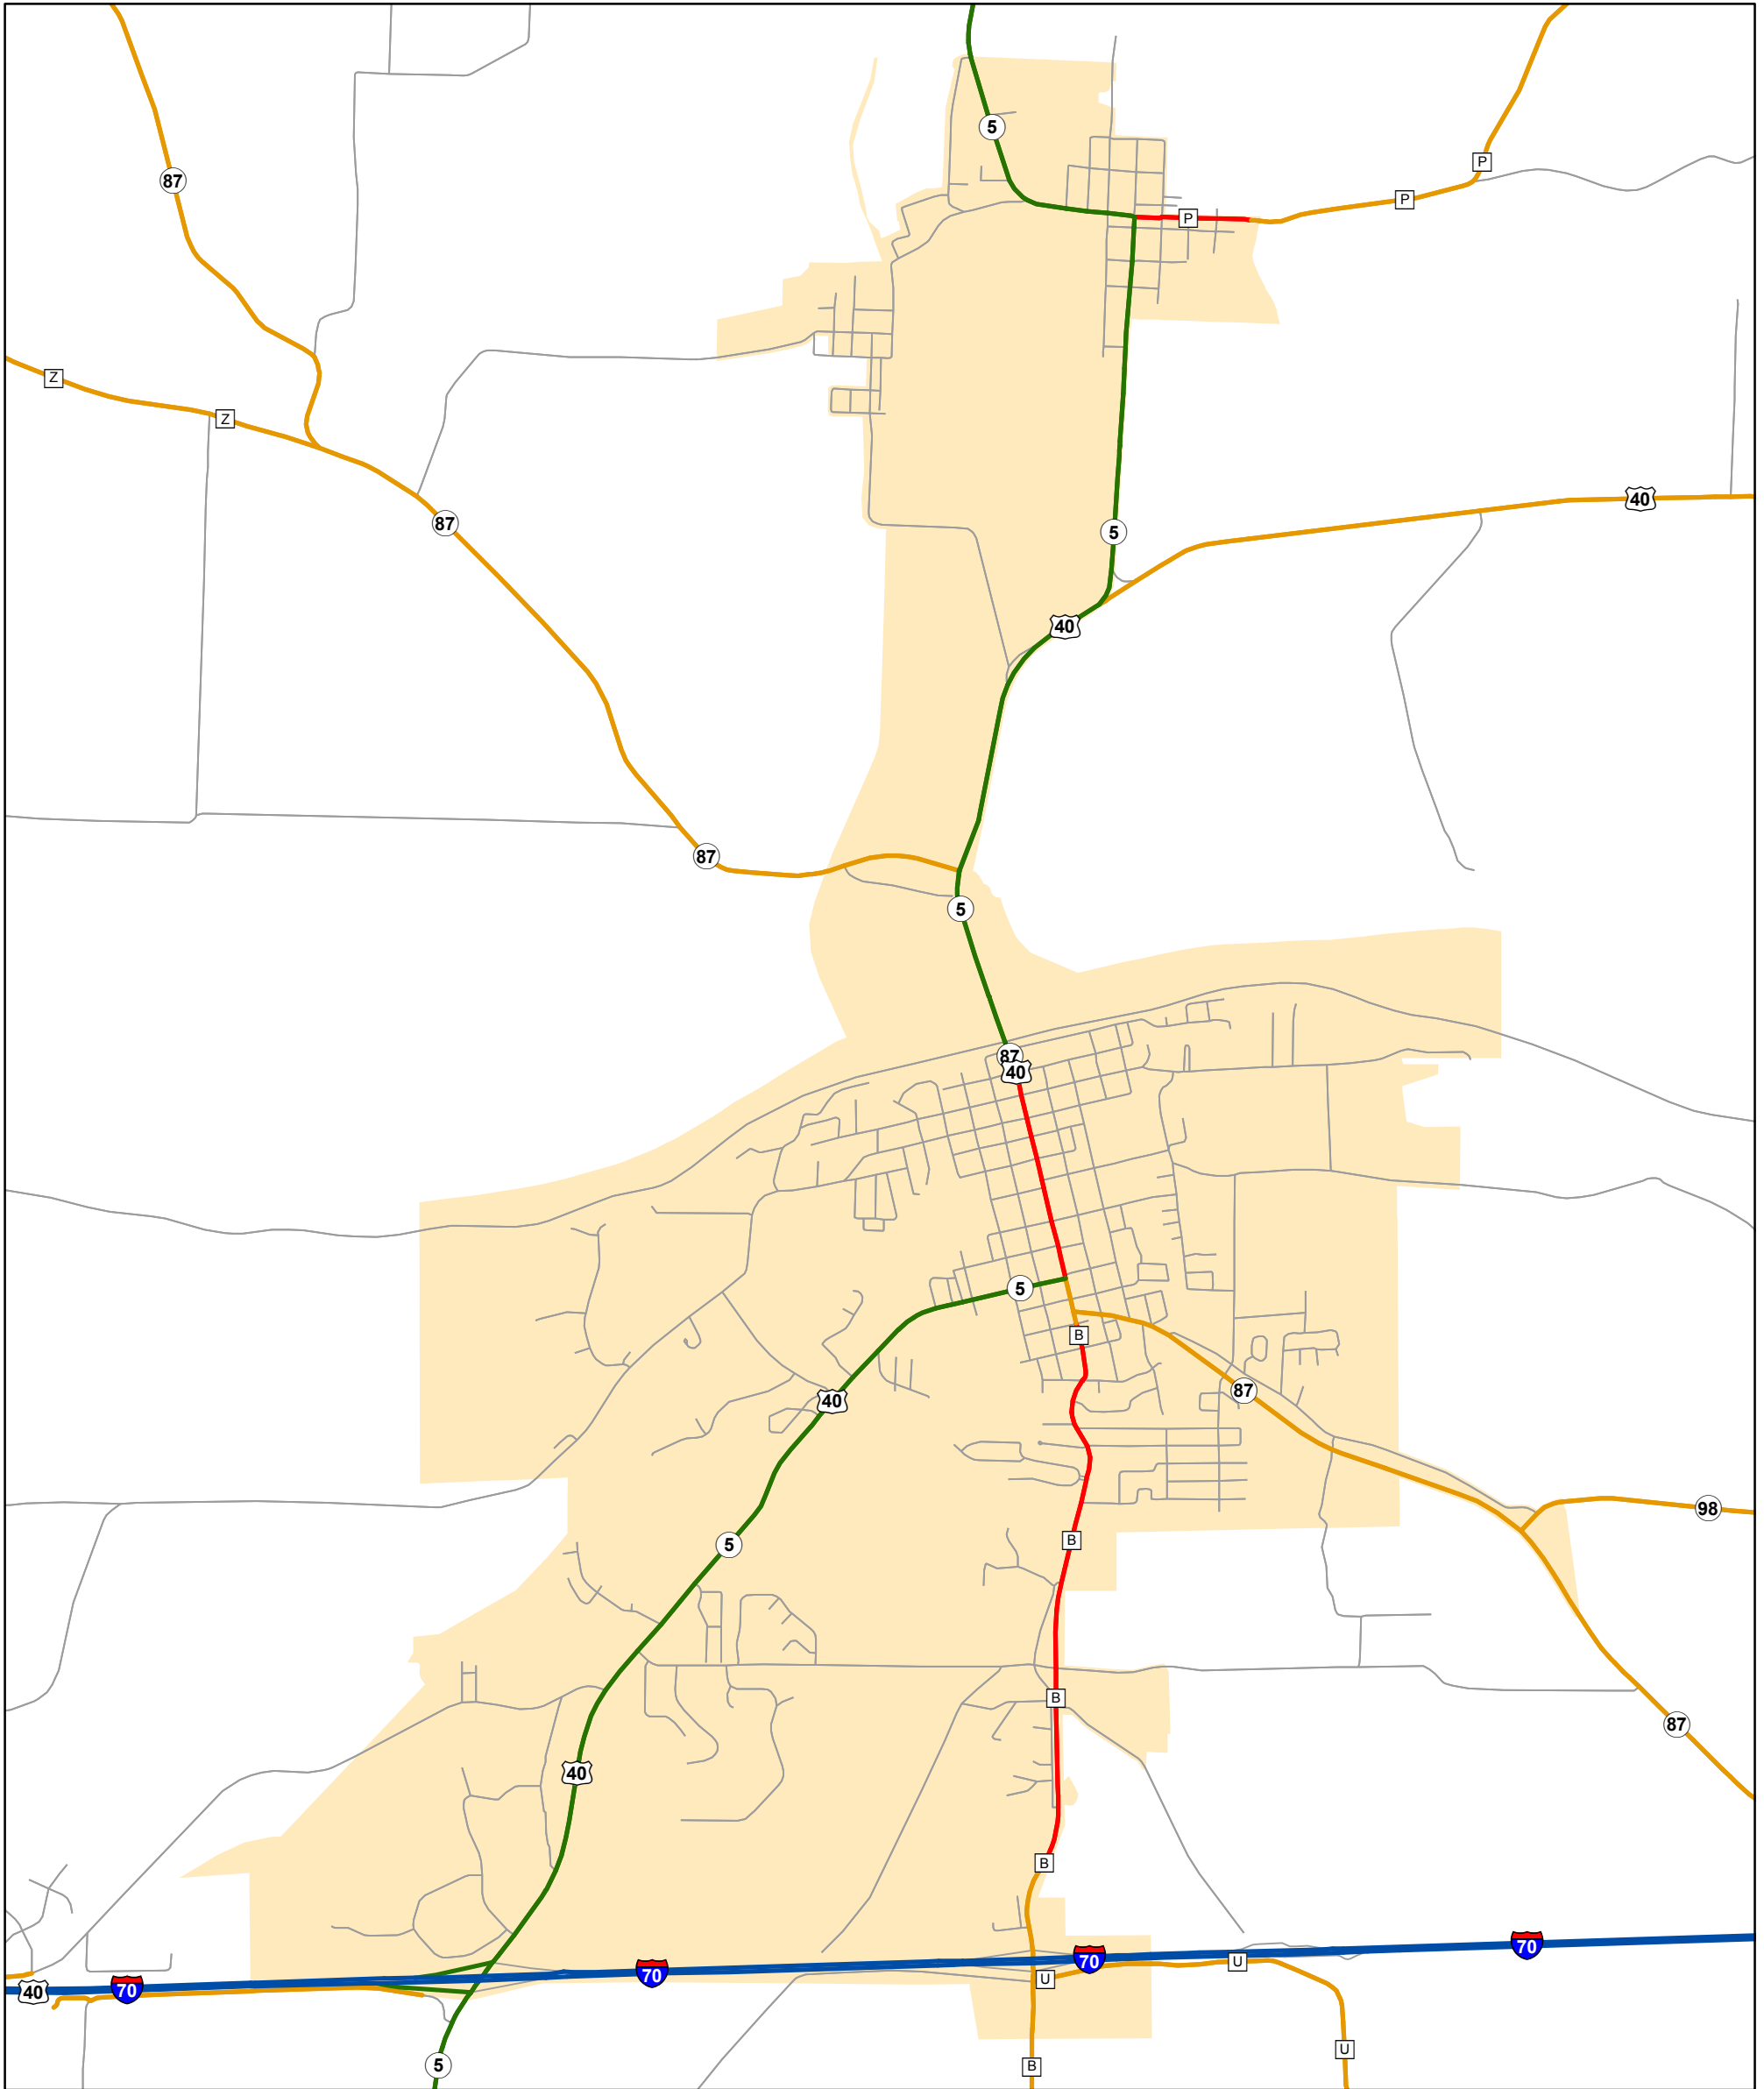

# State System Urban Area

## BOONVILLE, MISSOURI

105 W. Capitol Ave.  
Jefferson City, MO 65102  
Phone (573) 526-5478  
Fax (573) 526-8052

October 2018

State System Class	Miles
Interstate	2.878
Primary	7.374
Supplementary	4.24
State Marked - NOS	
Other Roads	
Urban Area	