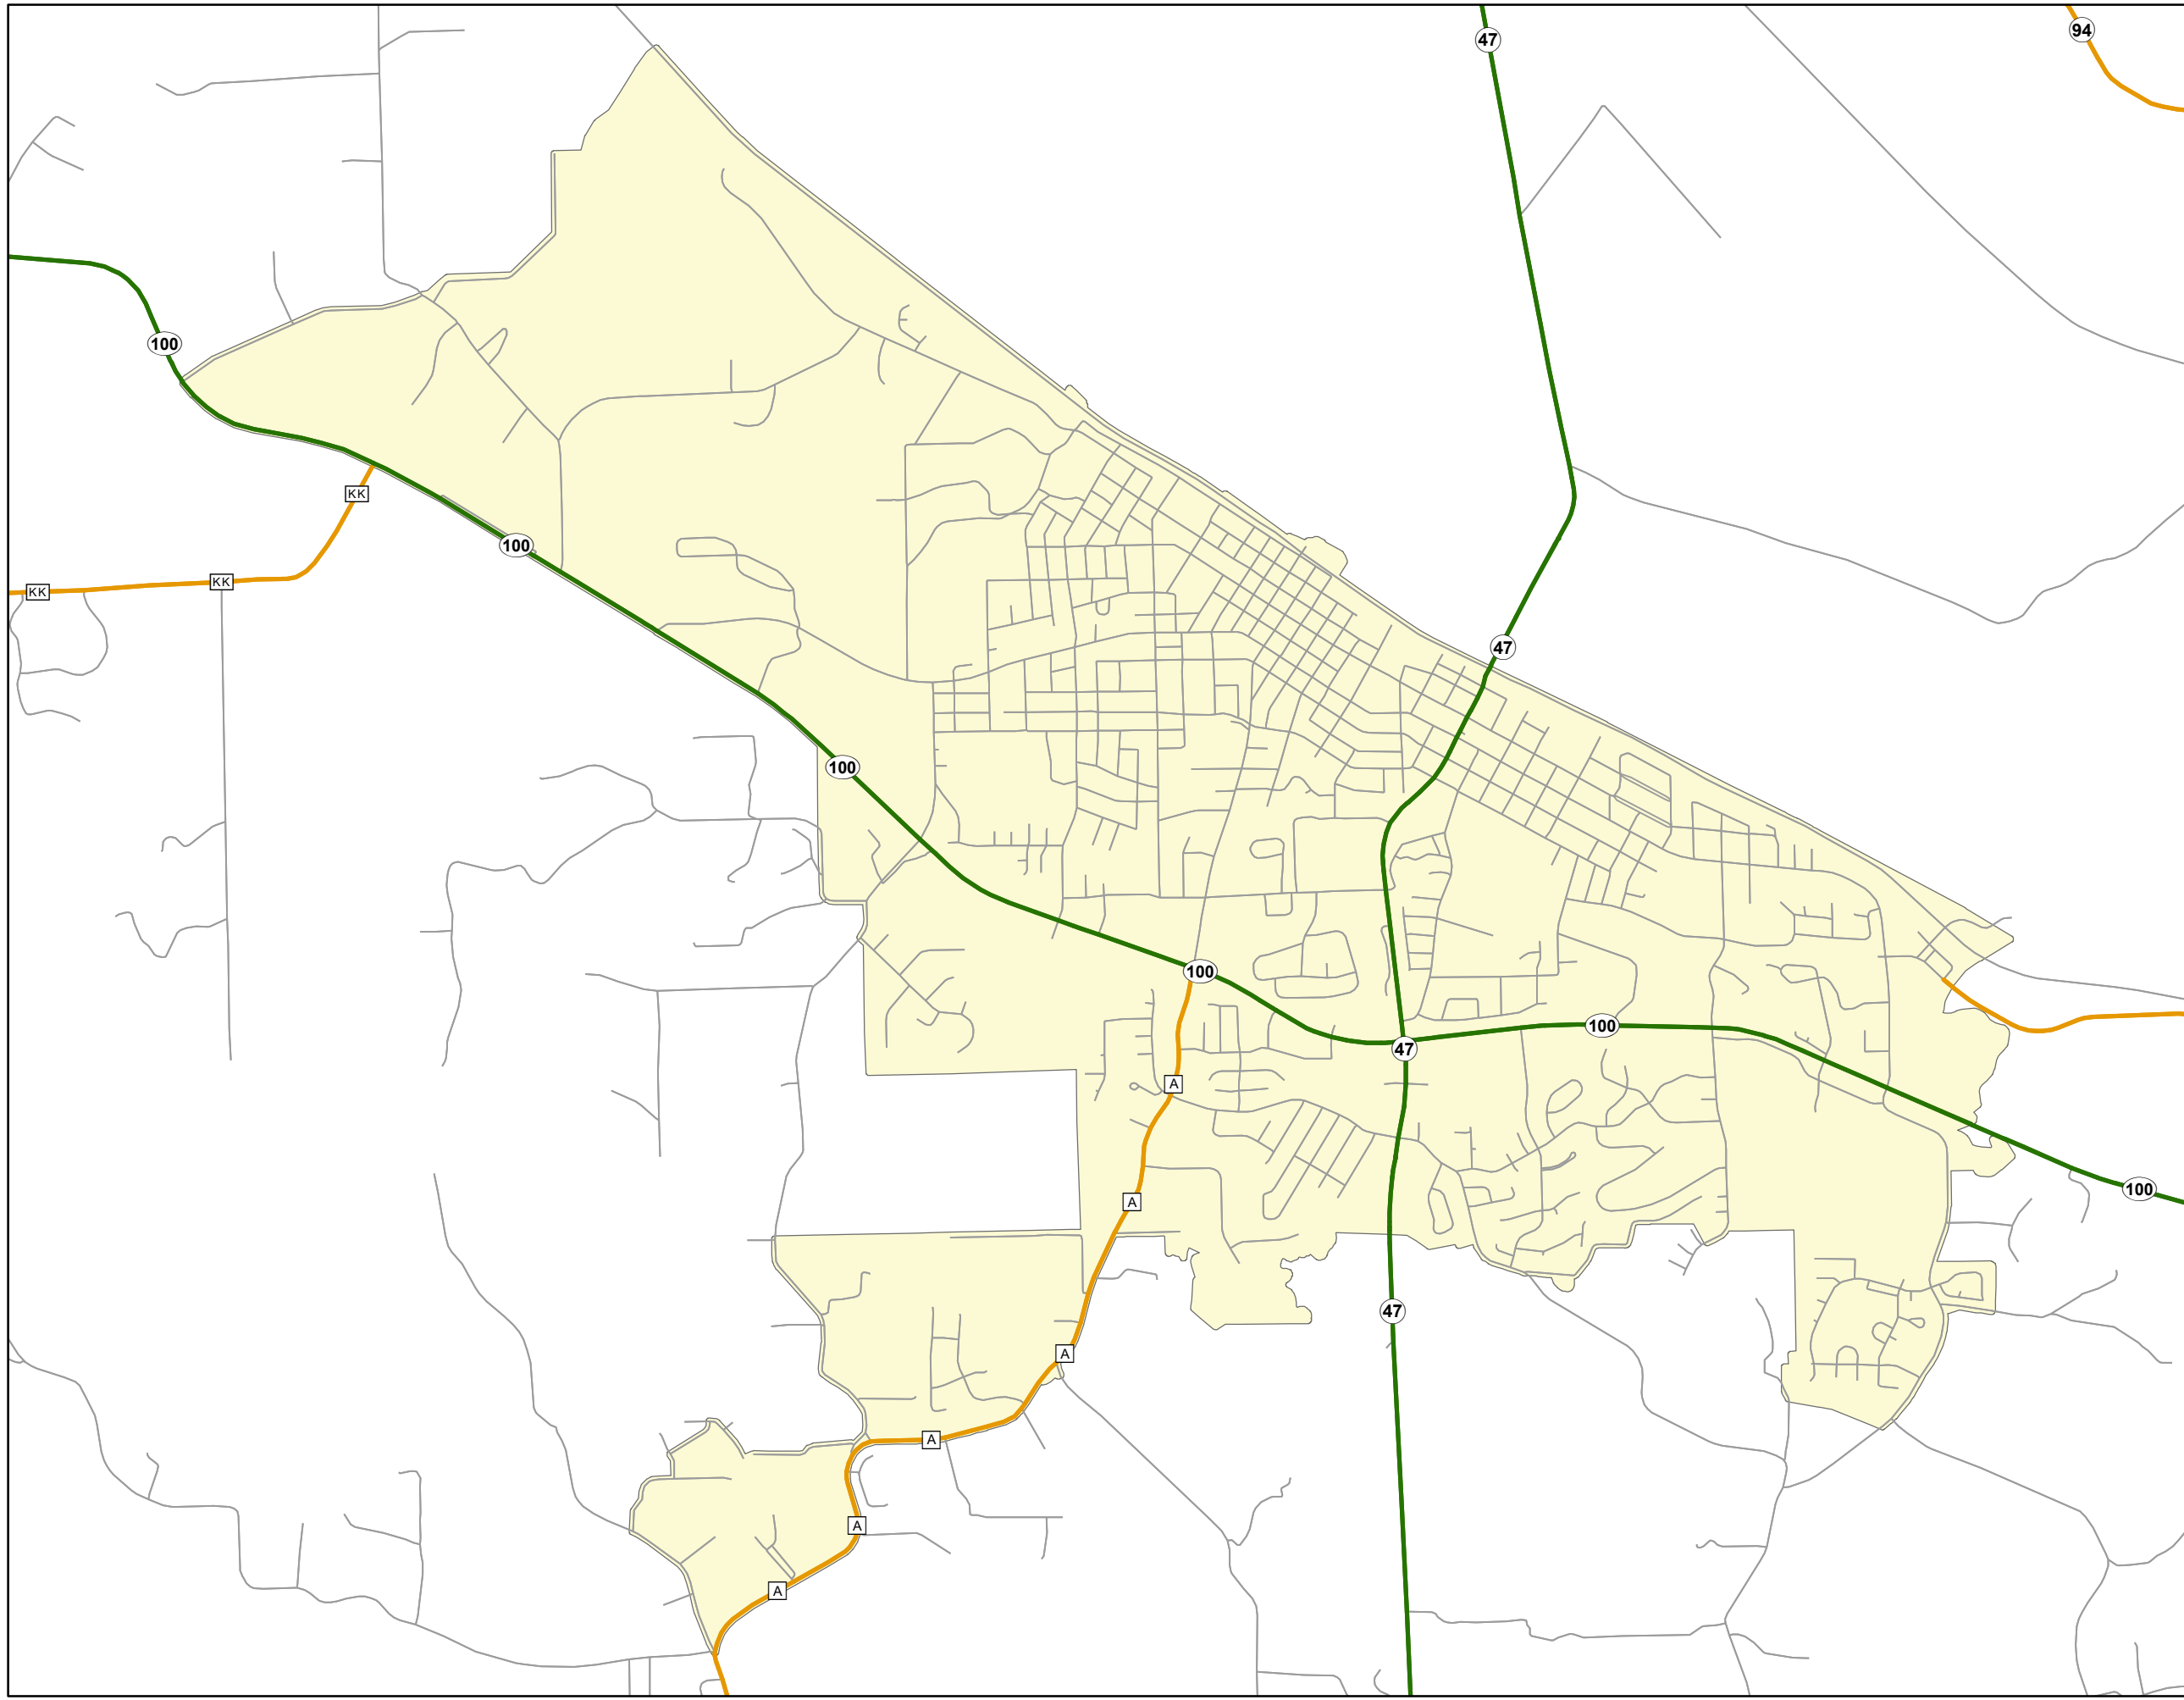

# State System Urban Area

**WASHINGTON  
MISSOURI**

State System Class	Miles
Interstate	0
Primary	8.186
Supplementary	3.001
State Marked - NOS	
Other Roads	
Urban Area	

105 W. Capitol Ave.  
Jefferson City, MO 65102  
Phone (573) 526-5478  
Fax (573) 526-8052