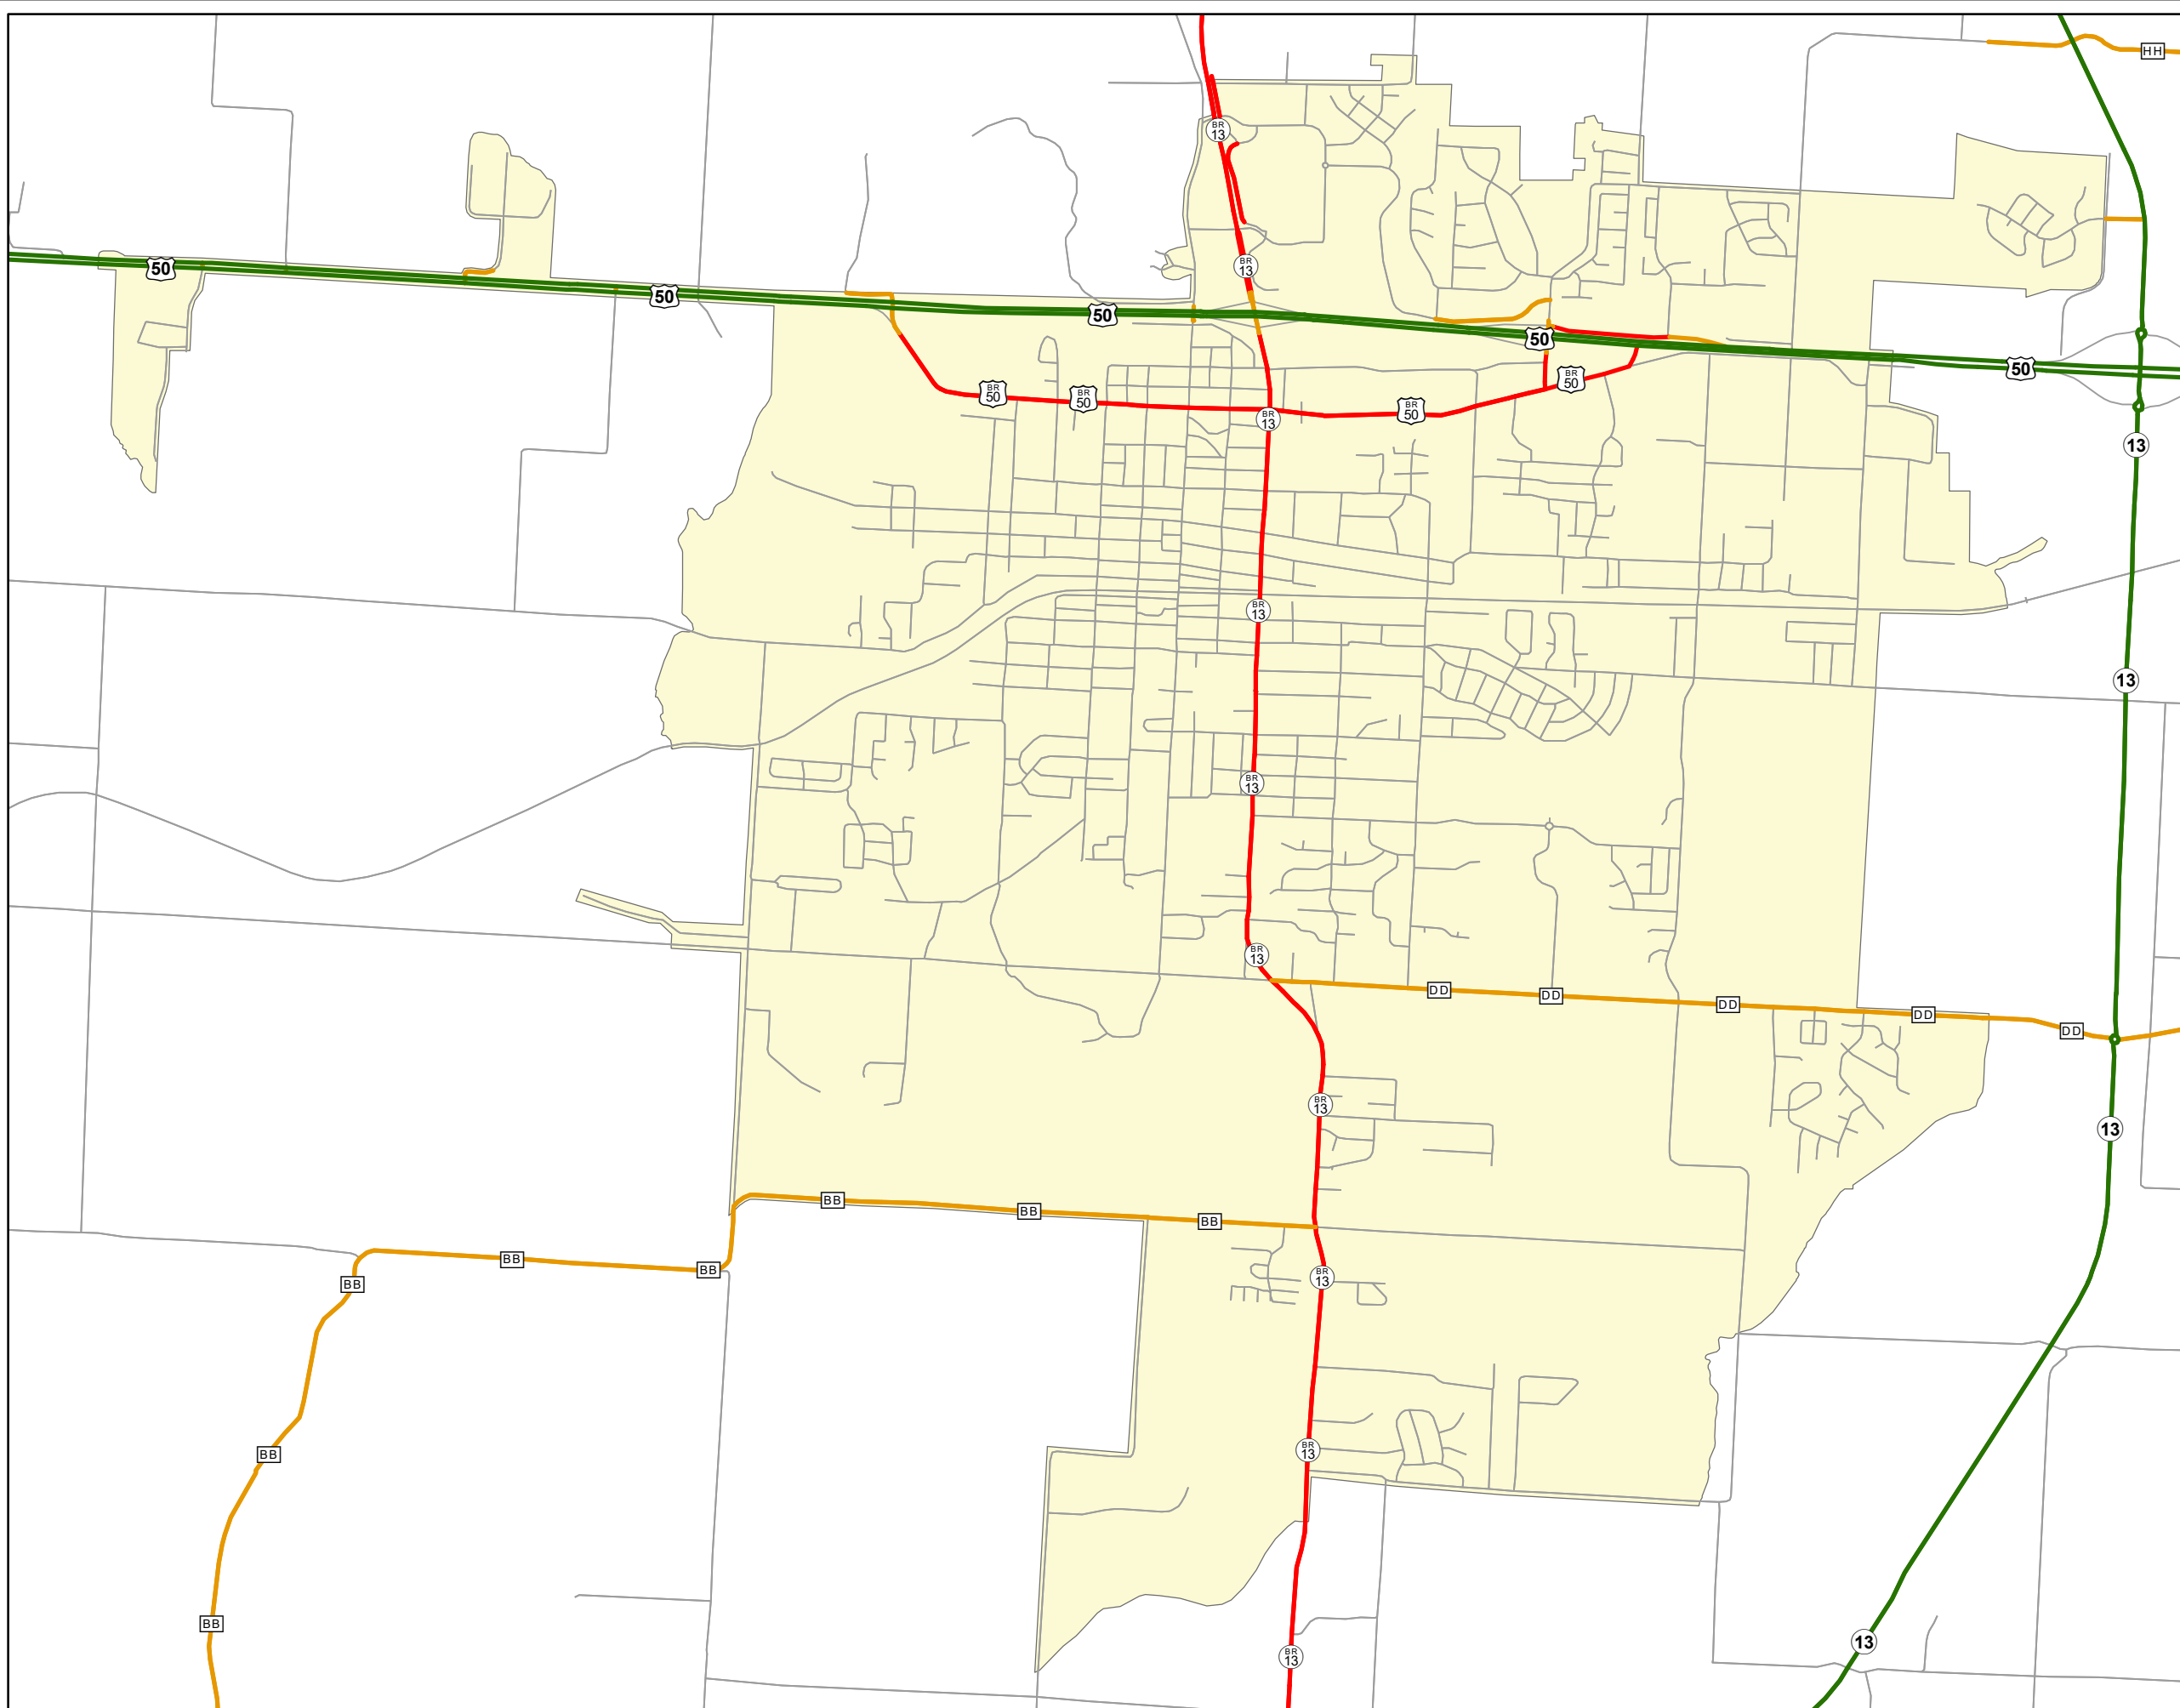

State System Urban Area

WARRENSBURG MISSOURI

State System Class	Miles
Interstate	0
Primary	5.541
Supplementary	4.938
State Marked - NOS	
Other Roads	
Urban Area	

105 W. Capitol Ave.
Jefferson City, MO 65102
Phone (573) 526-5478
Fax (573) 526-8052