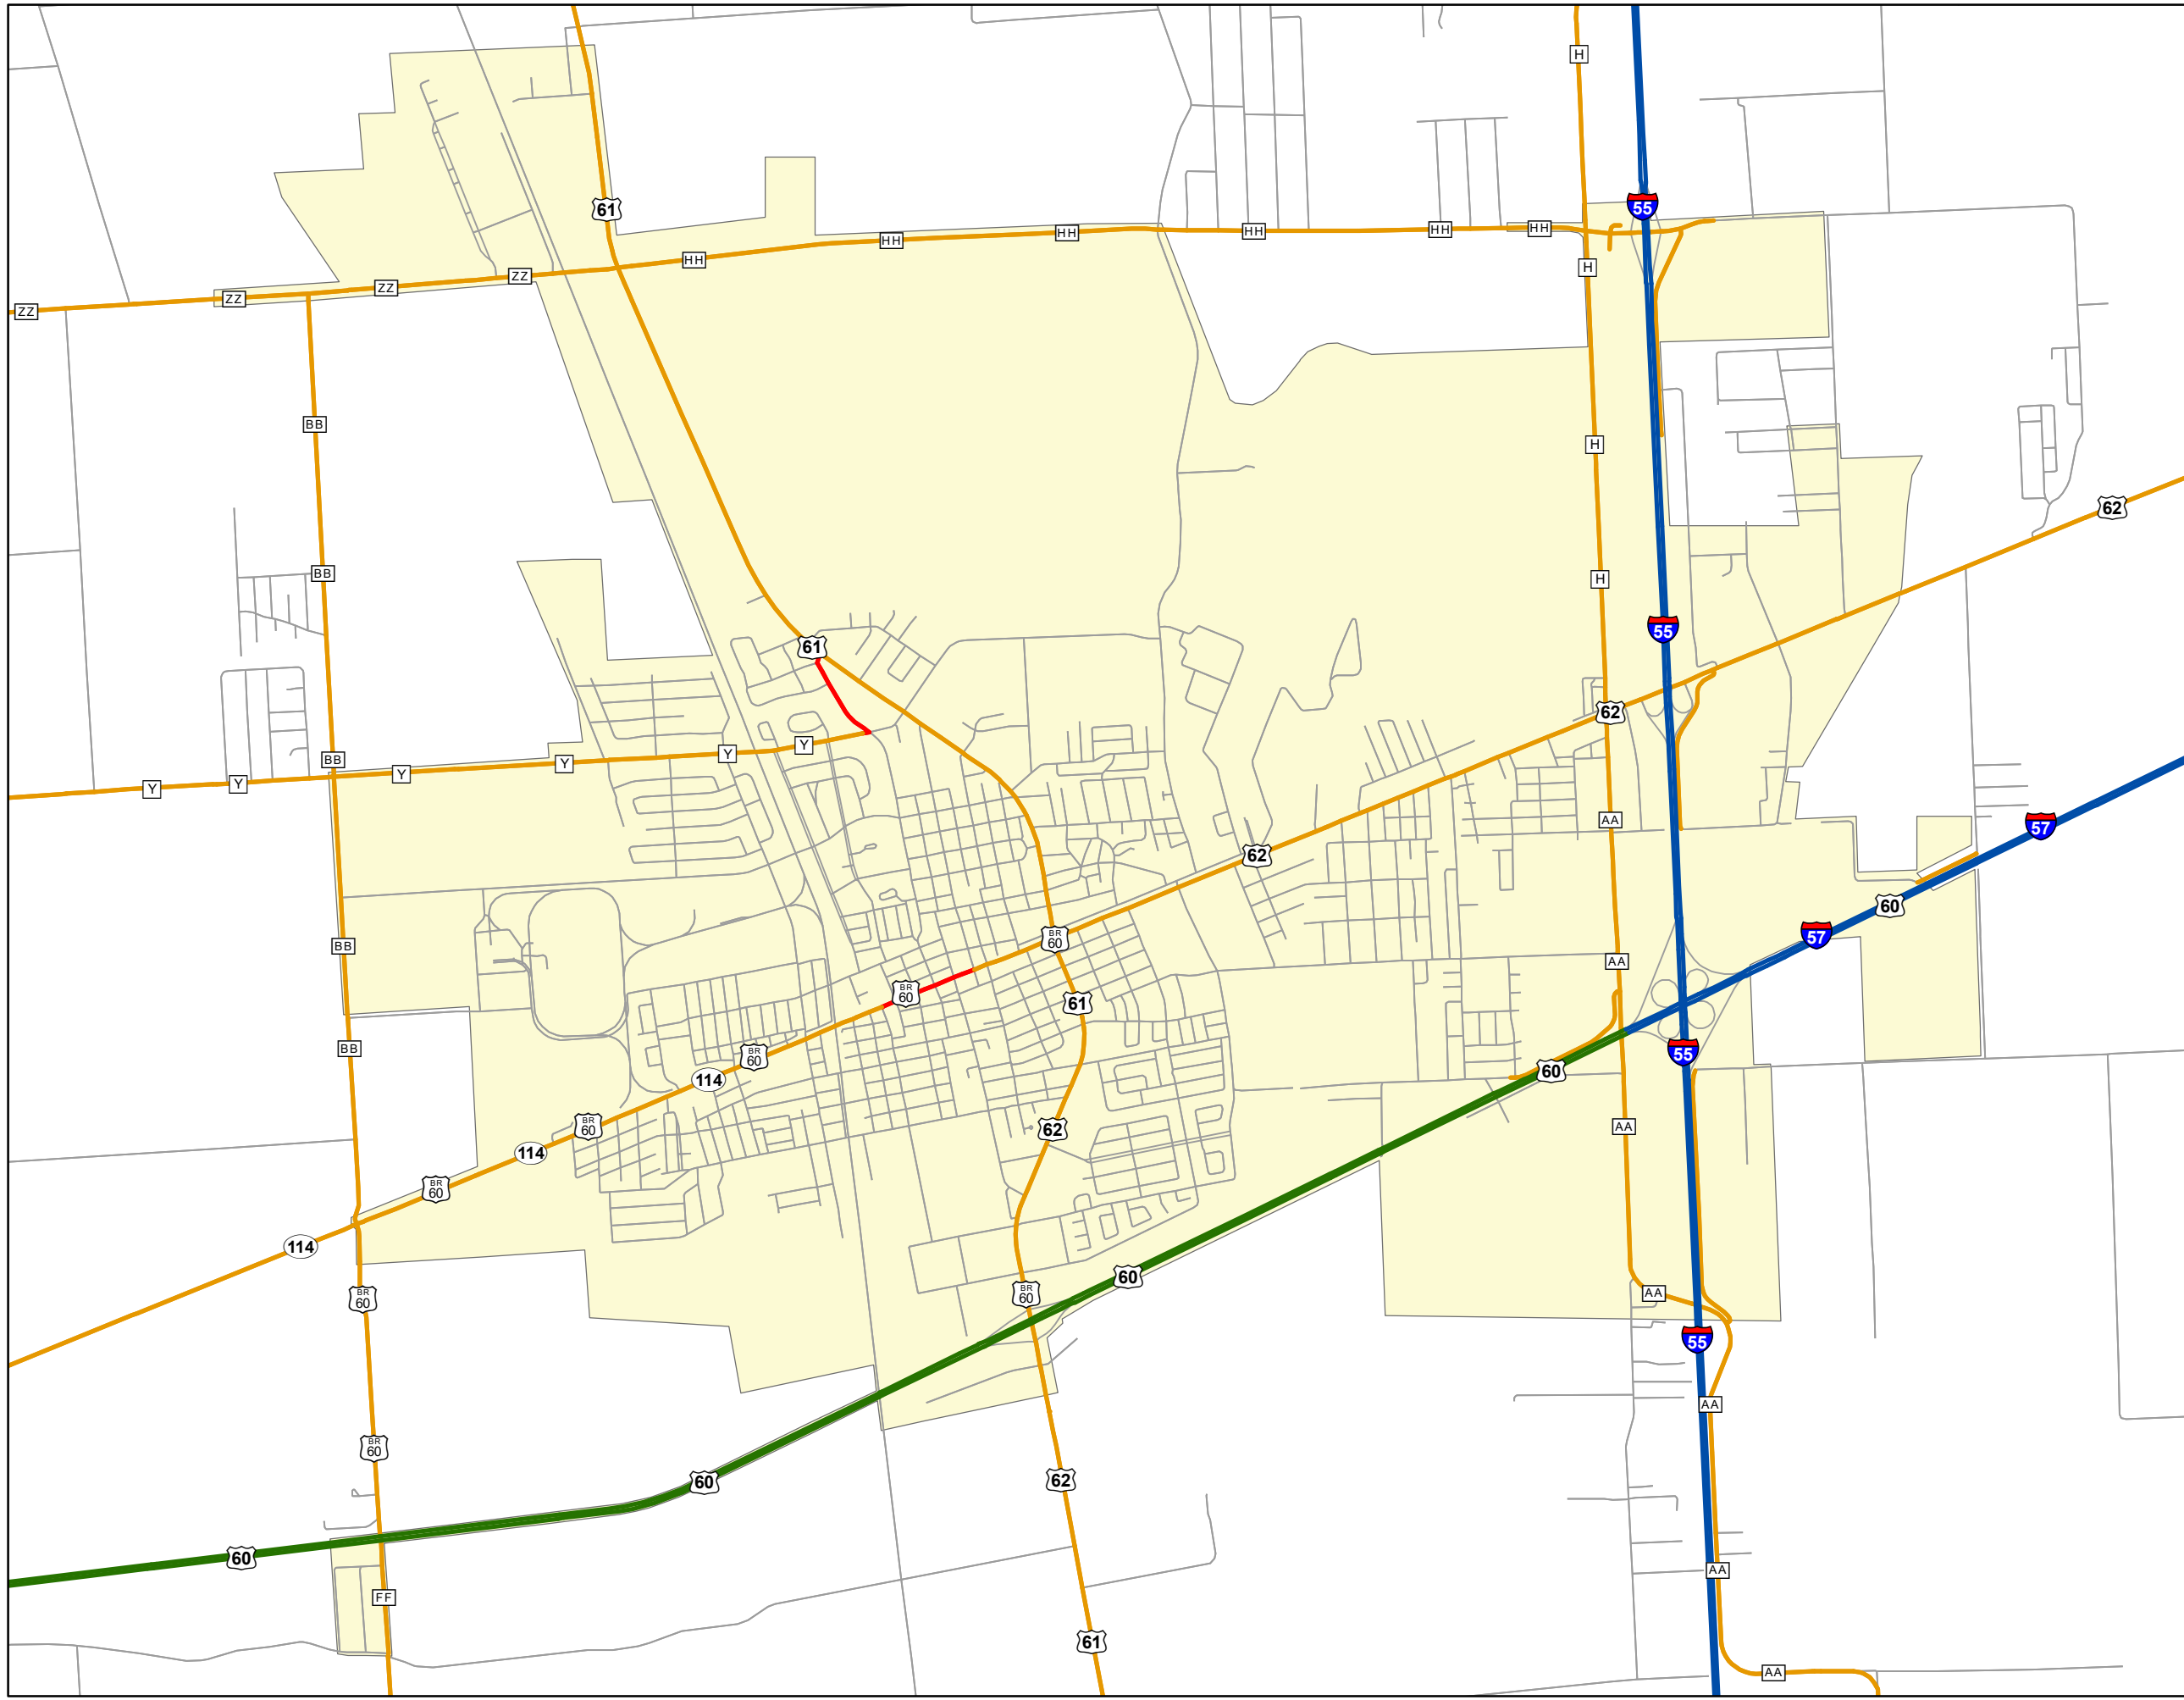

# State System Urban Area

**SIKESTON  
MISSOURI**

State System Class	Miles
Interstate	5.767
Primary	5.852
Supplementary	30.089
State Marked - NOS	
Other Roads	
Urban Area	

105 W. Capitol Ave.  
Jefferson City, MO 65102  
Phone (573) 526-5478  
Fax (573) 526-8052