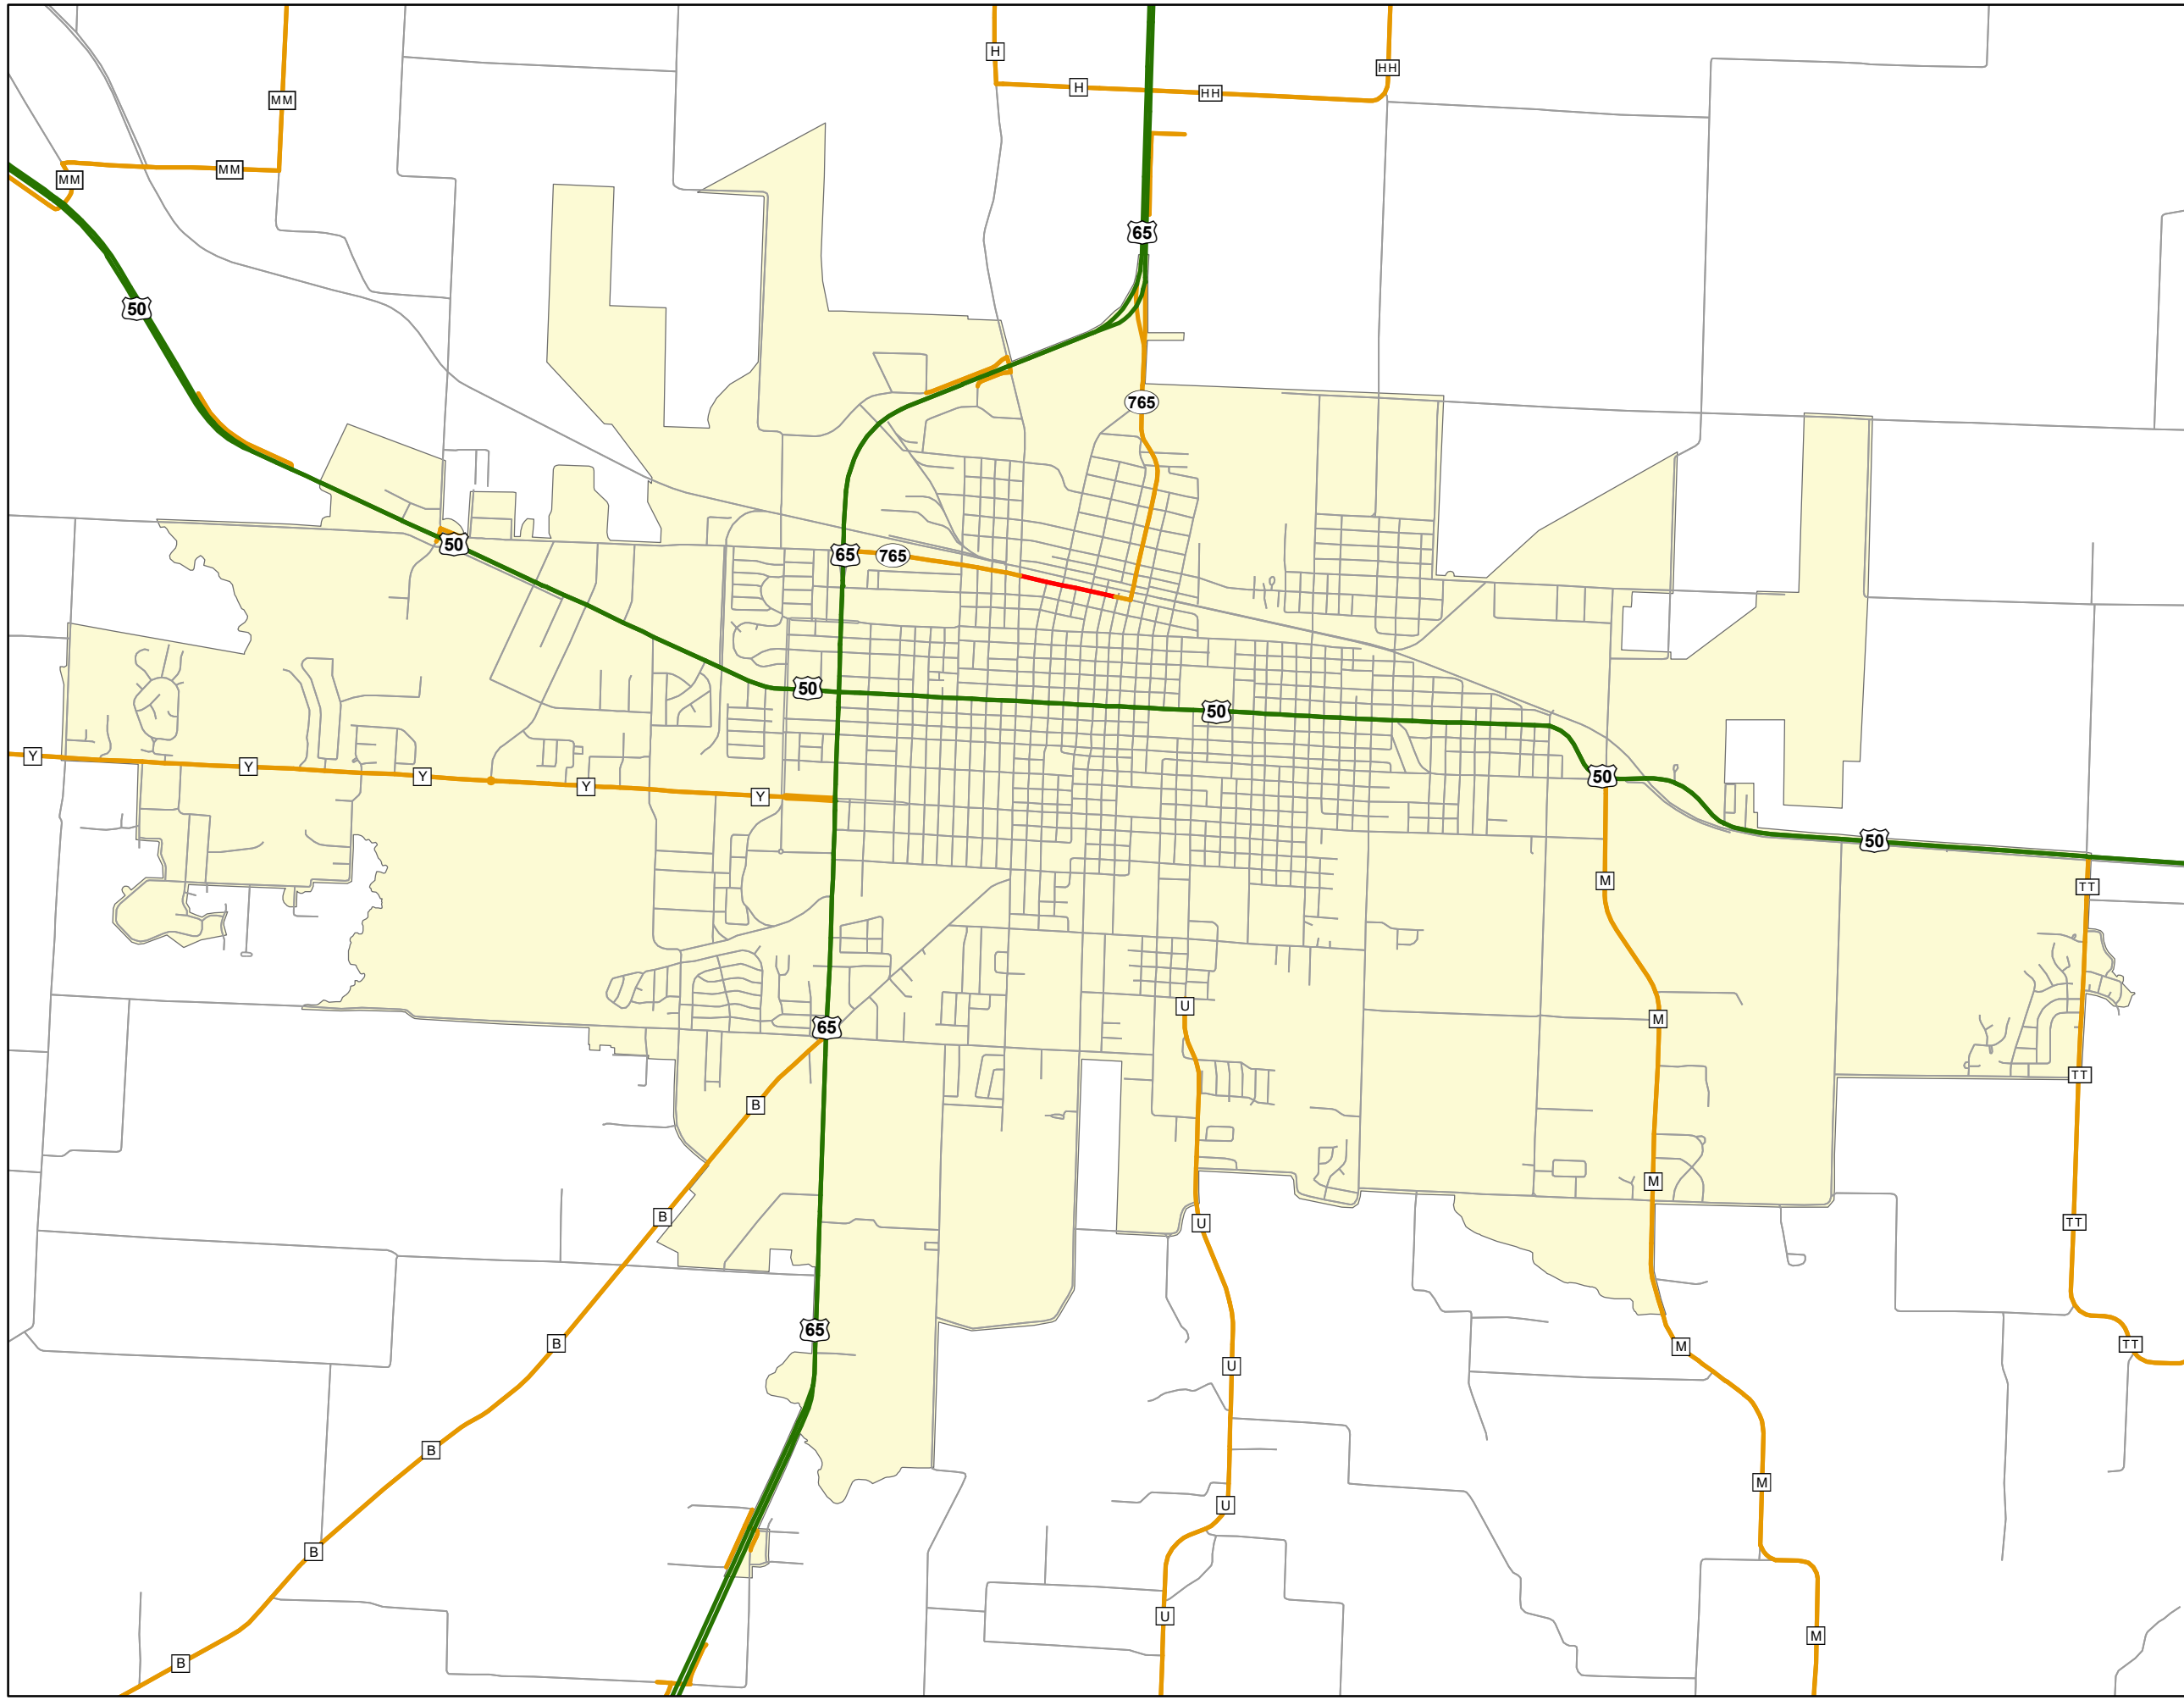

# State System Urban Area

**SEDALIA  
MISSOURI**

State System Class	Miles
Interstate	0
Primary	14.266
Supplementary	11.304
State Marked - NOS	
Other Roads	
Urban Area	

105 W. Capitol Ave.  
 Jefferson City, MO 65102  
 Phone (573) 526-5478  
 Fax (573) 526-8052  
 February 2021