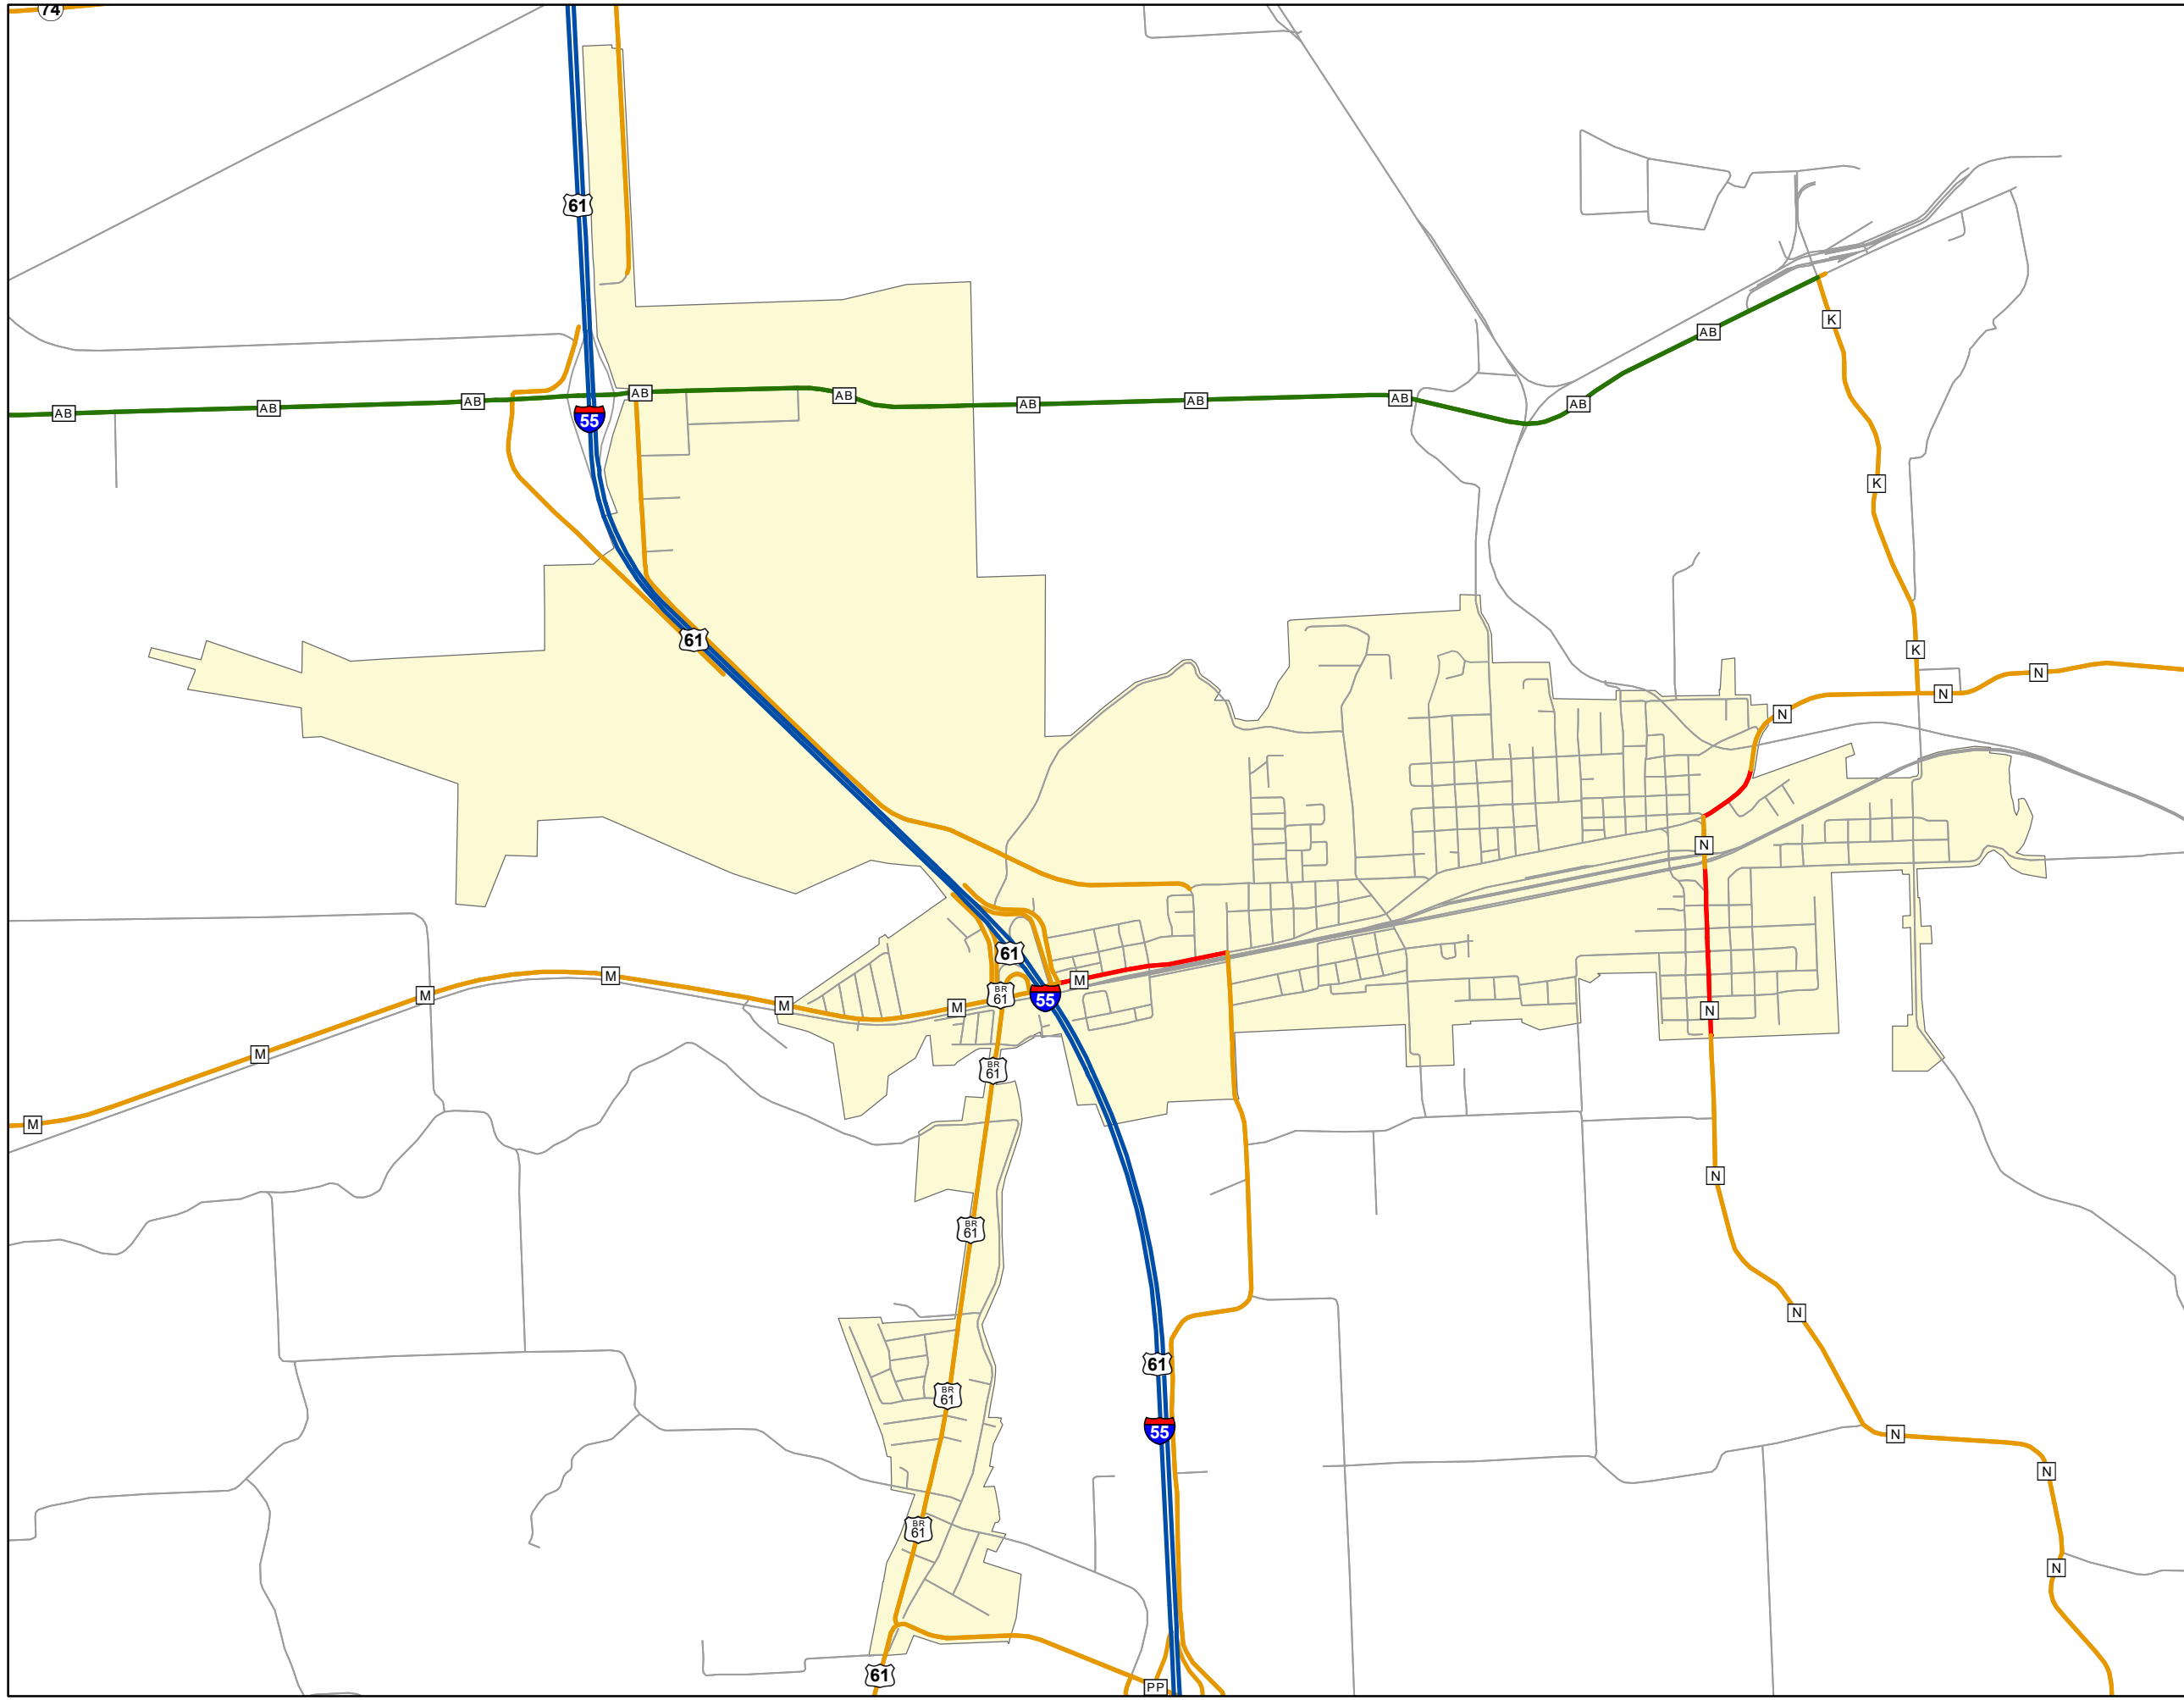

State System Urban Area

SCOTT CITY MISSOURI

State System Class	Miles
Interstate	2.408
Primary	1.047
Supplementary	8.88
State Marked - NOS	
Other Roads	
Urban Area	

105 W. Capitol Ave.
Jefferson City, MO 65102
Phone (573) 526-5478
Fax (573) 526-8052