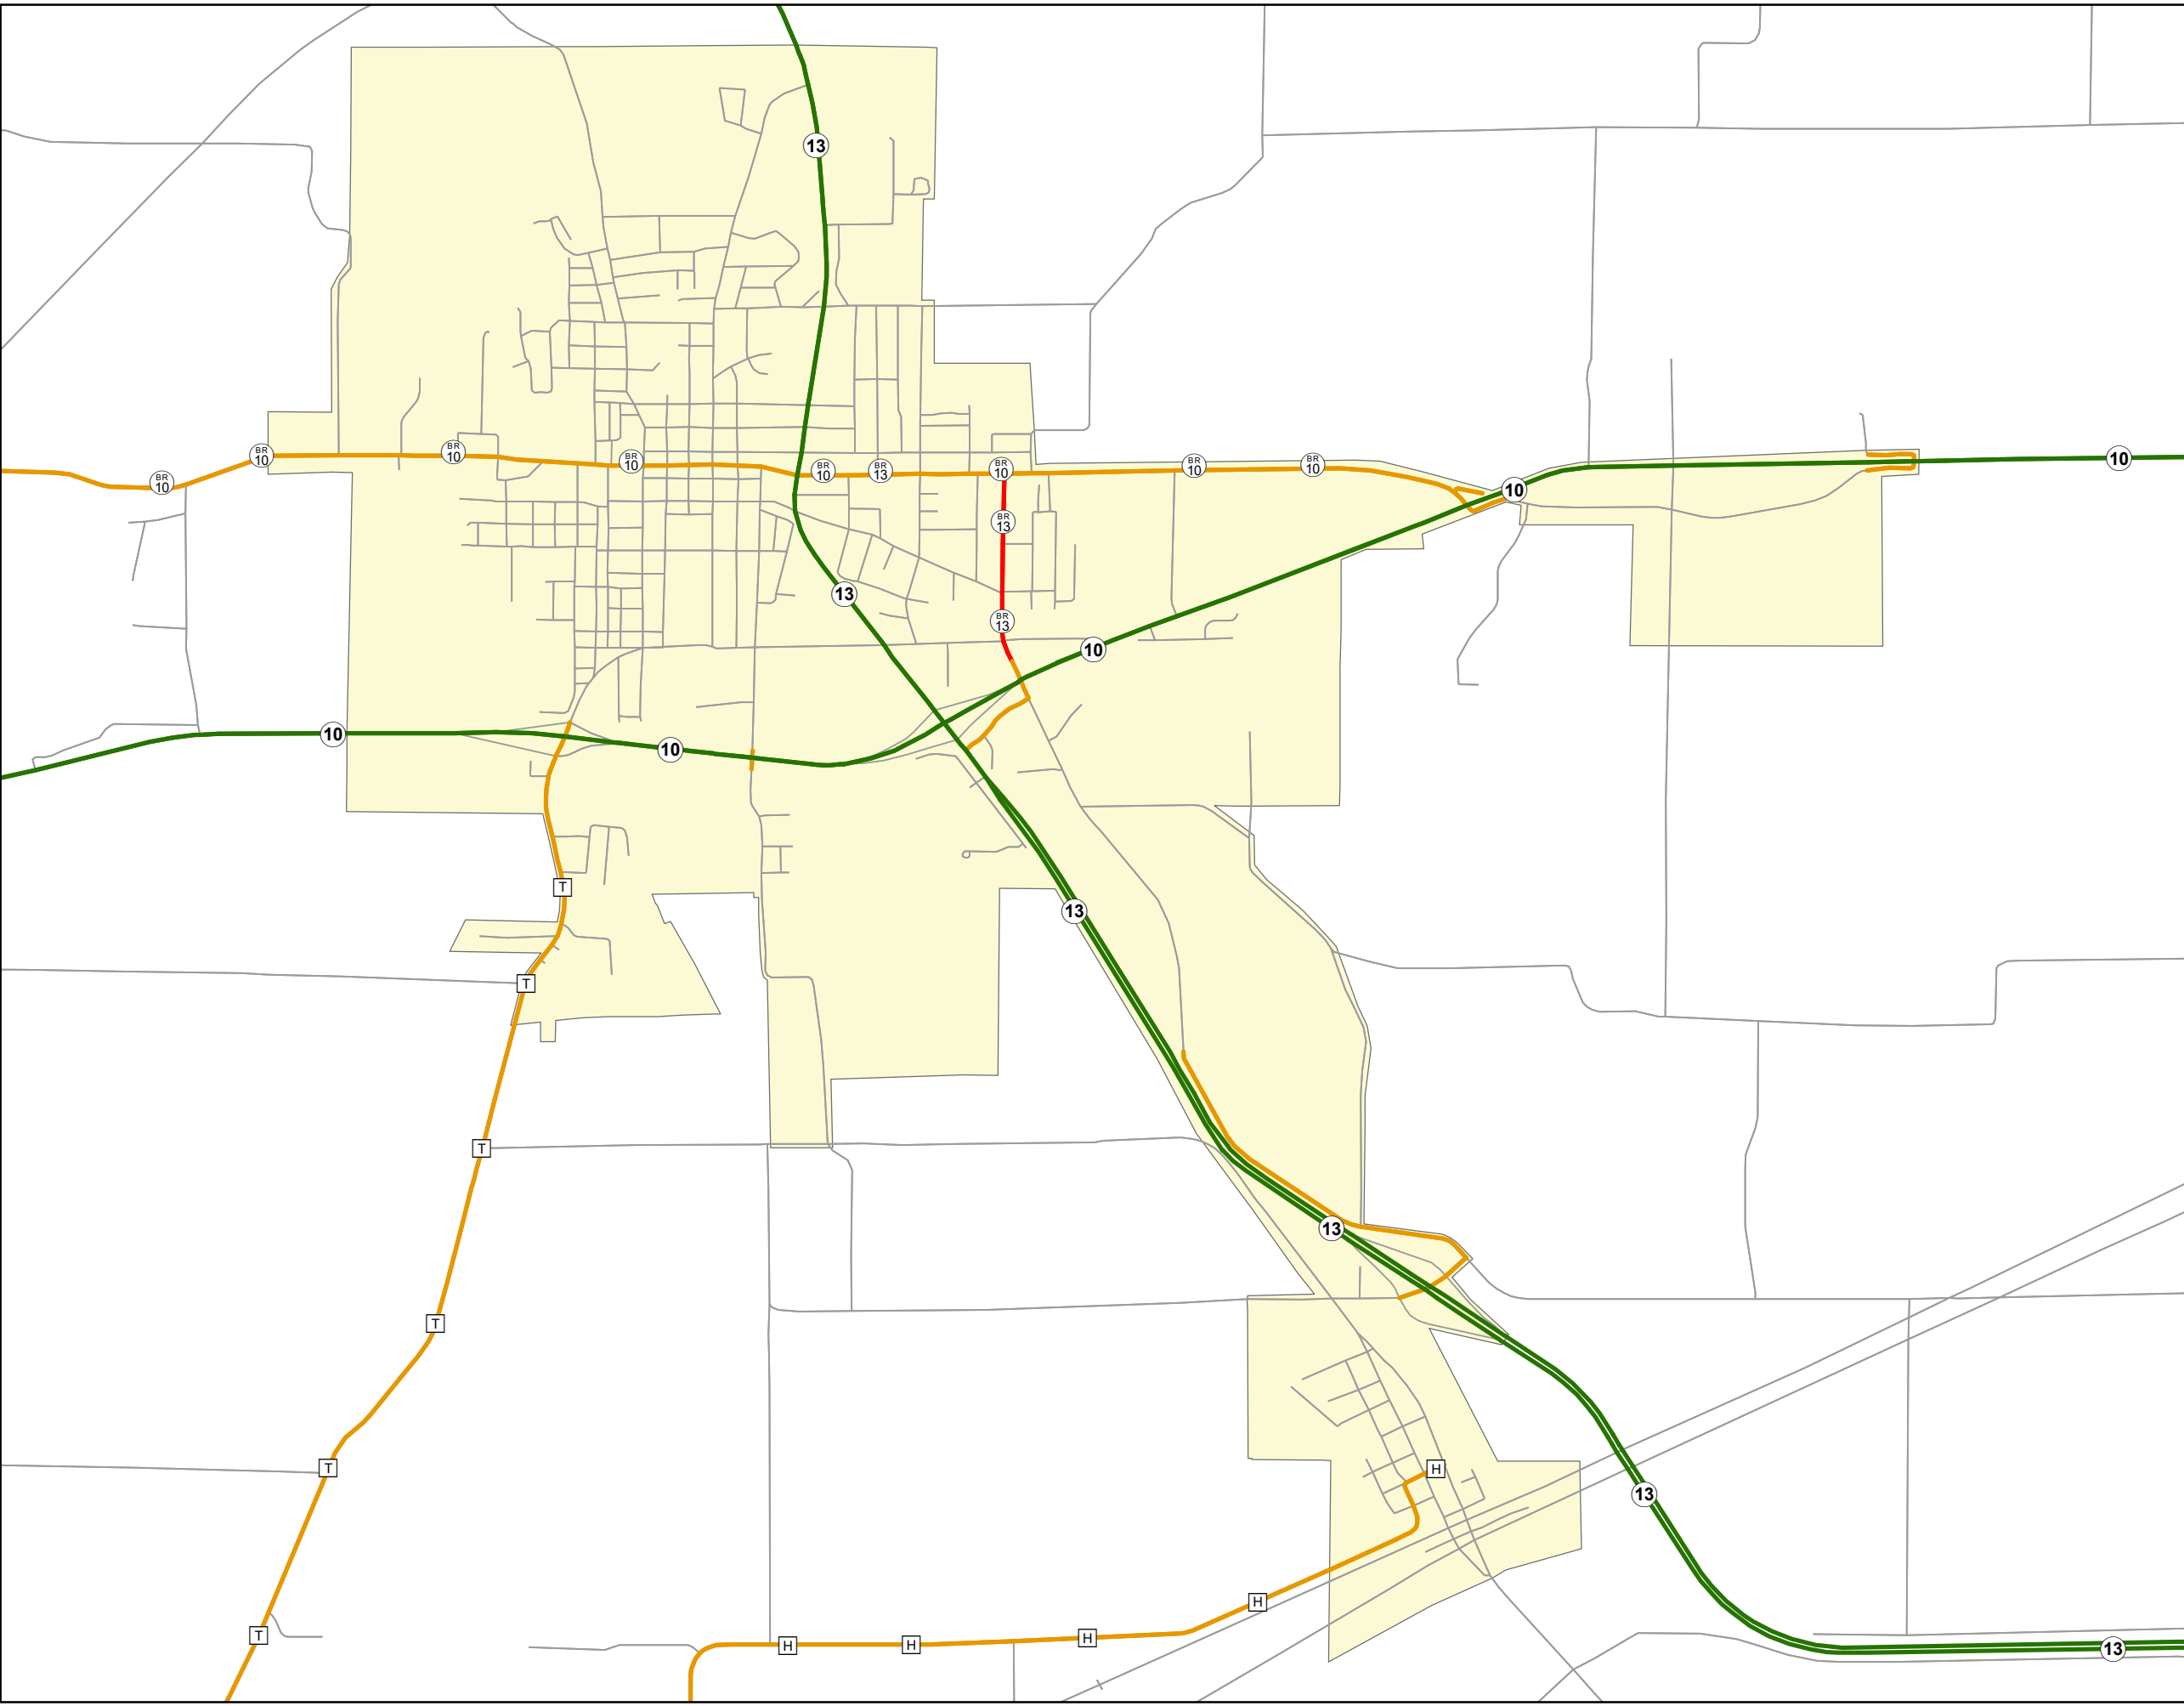

# State System Urban Area

**RICHMOND  
MISSOURI**

State System Class	Miles
Interstate	0
Primary	9.679
Supplementary	7.493
State Marked - NOS	
Other Roads	
Urban Area	

105 W. Capitol Ave.  
Jefferson City, MO 65102  
Phone (573) 526-5478  
Fax (573) 526-8052