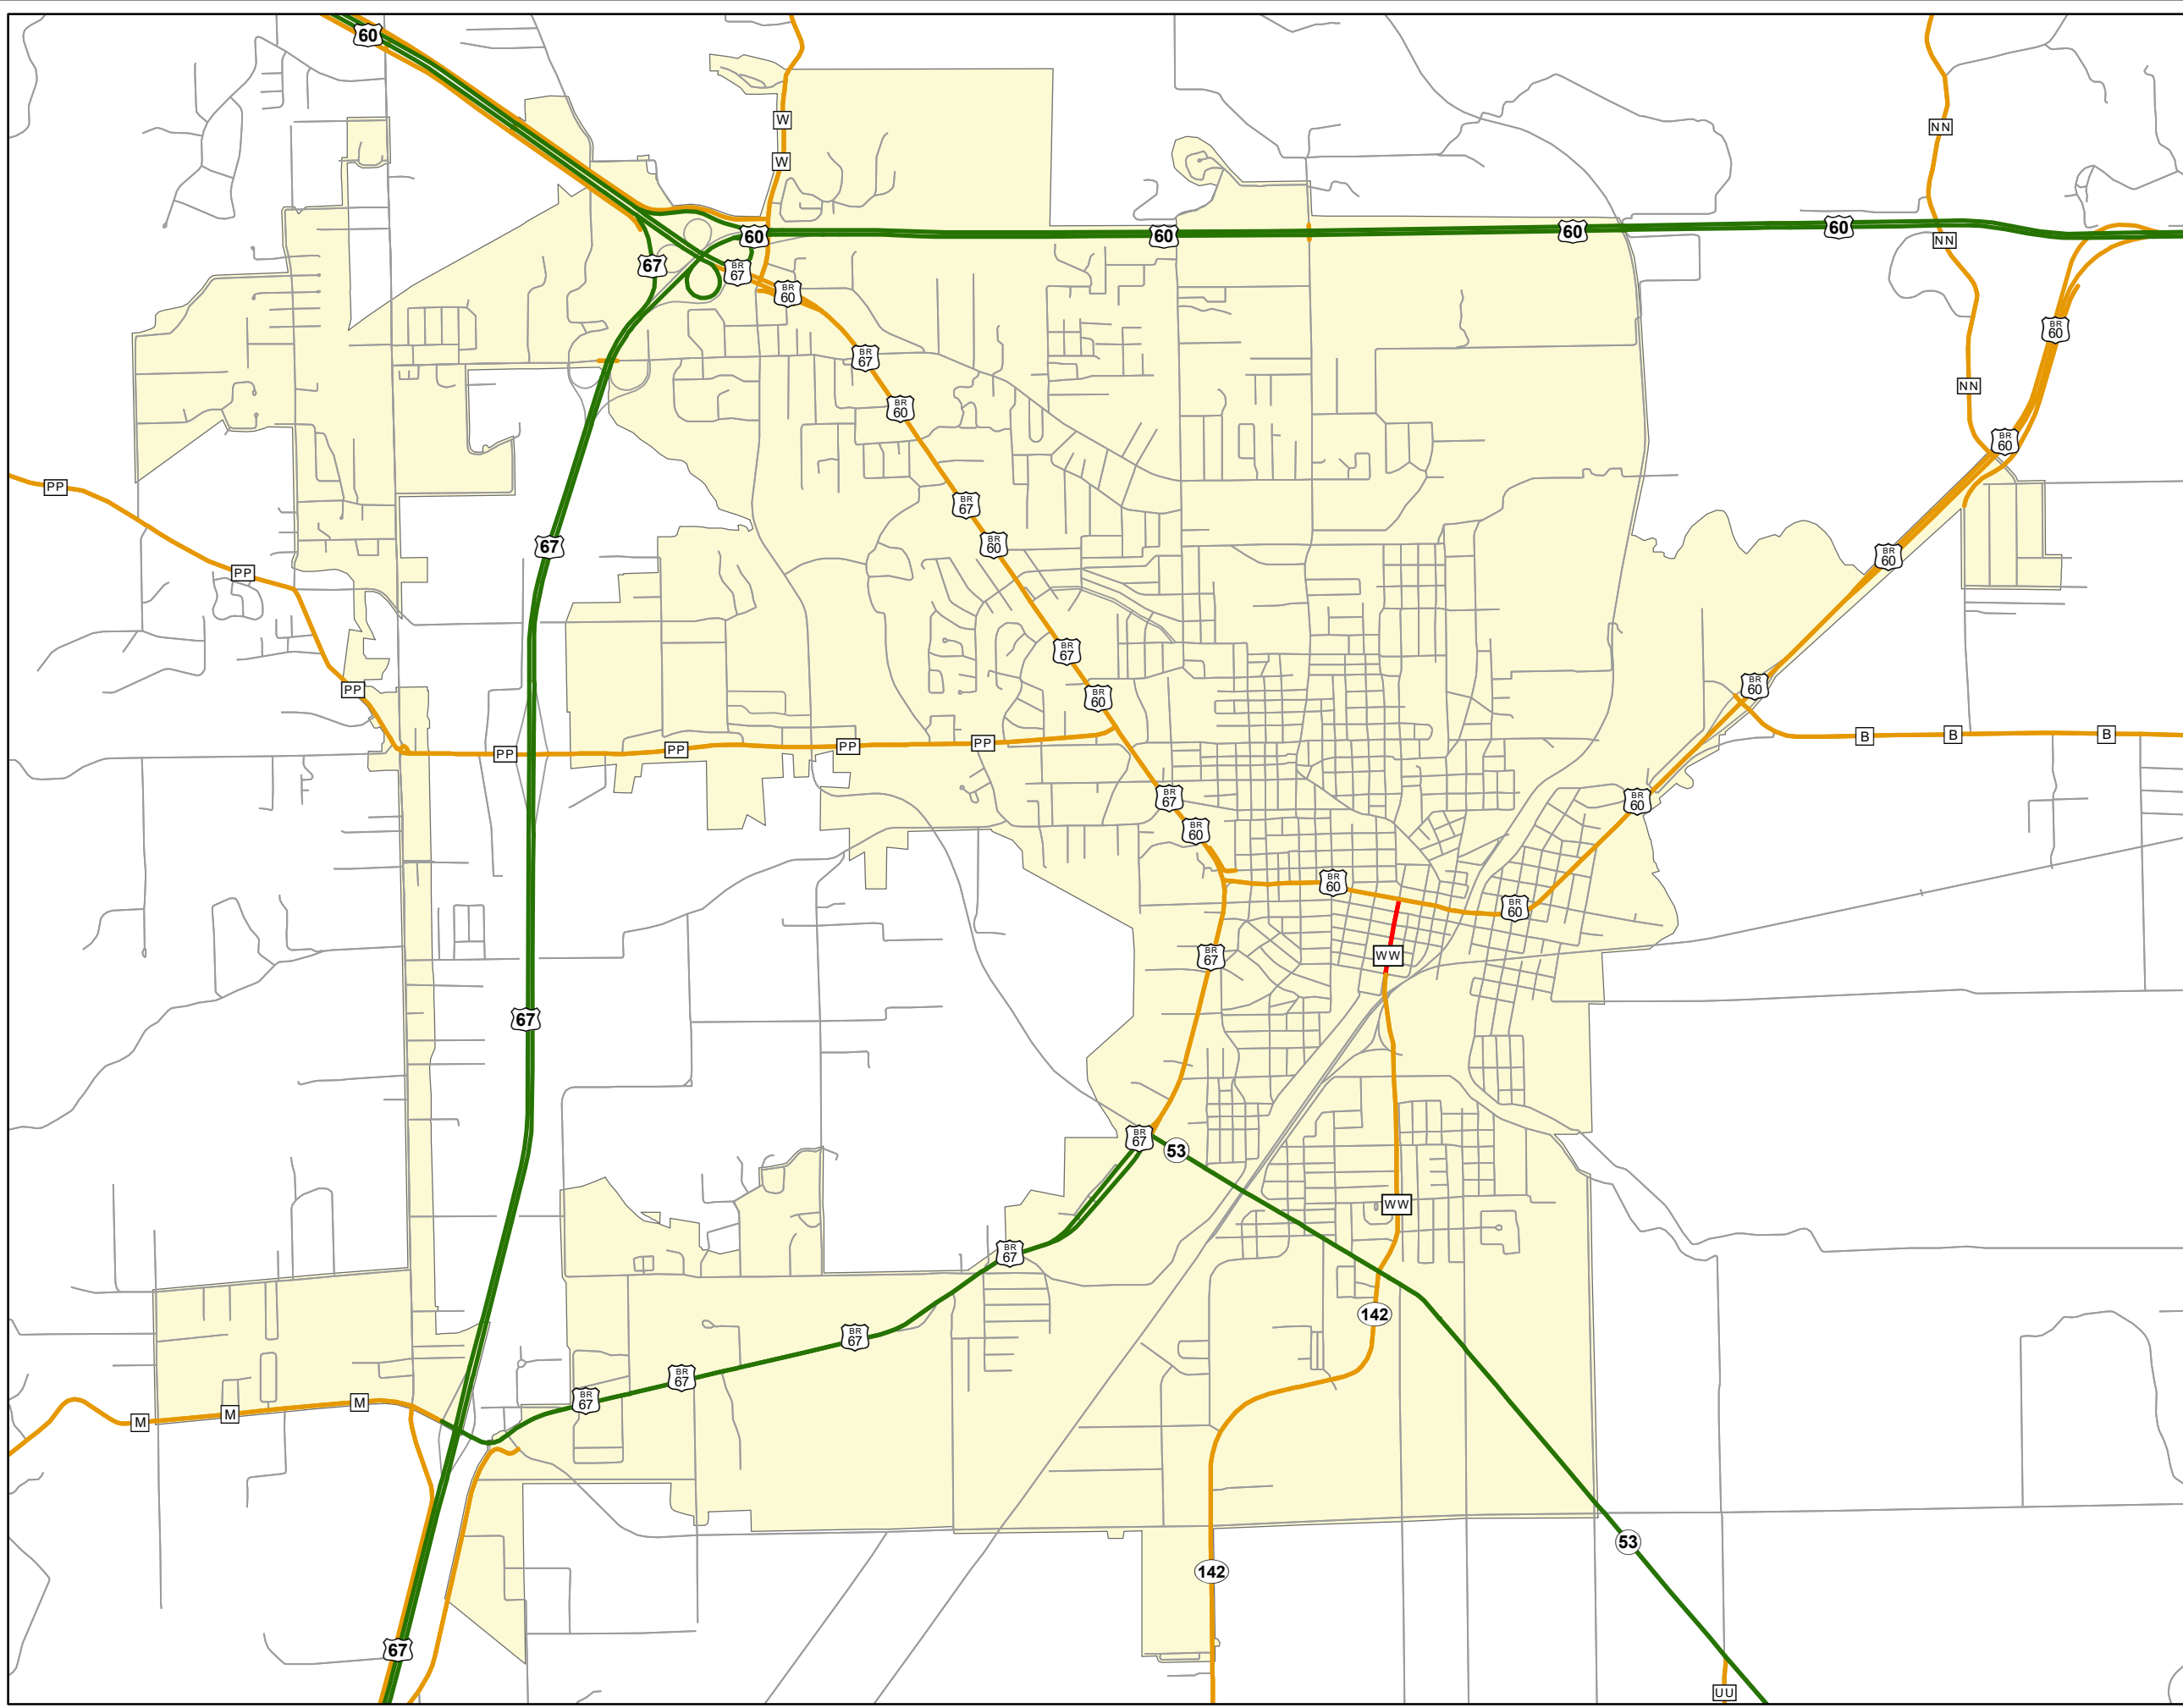

State System Urban Area

POPLAR BLUFF MISSOURI

State System Class	Miles
Interstate	0
Primary	11.406
Supplementary	18.652
State Marked - NOS	
Other Roads	
Urban Area	

105 W. Capitol Ave.
Jefferson City, MO 65102
Phone (573) 526-5478
Fax (573) 526-8052