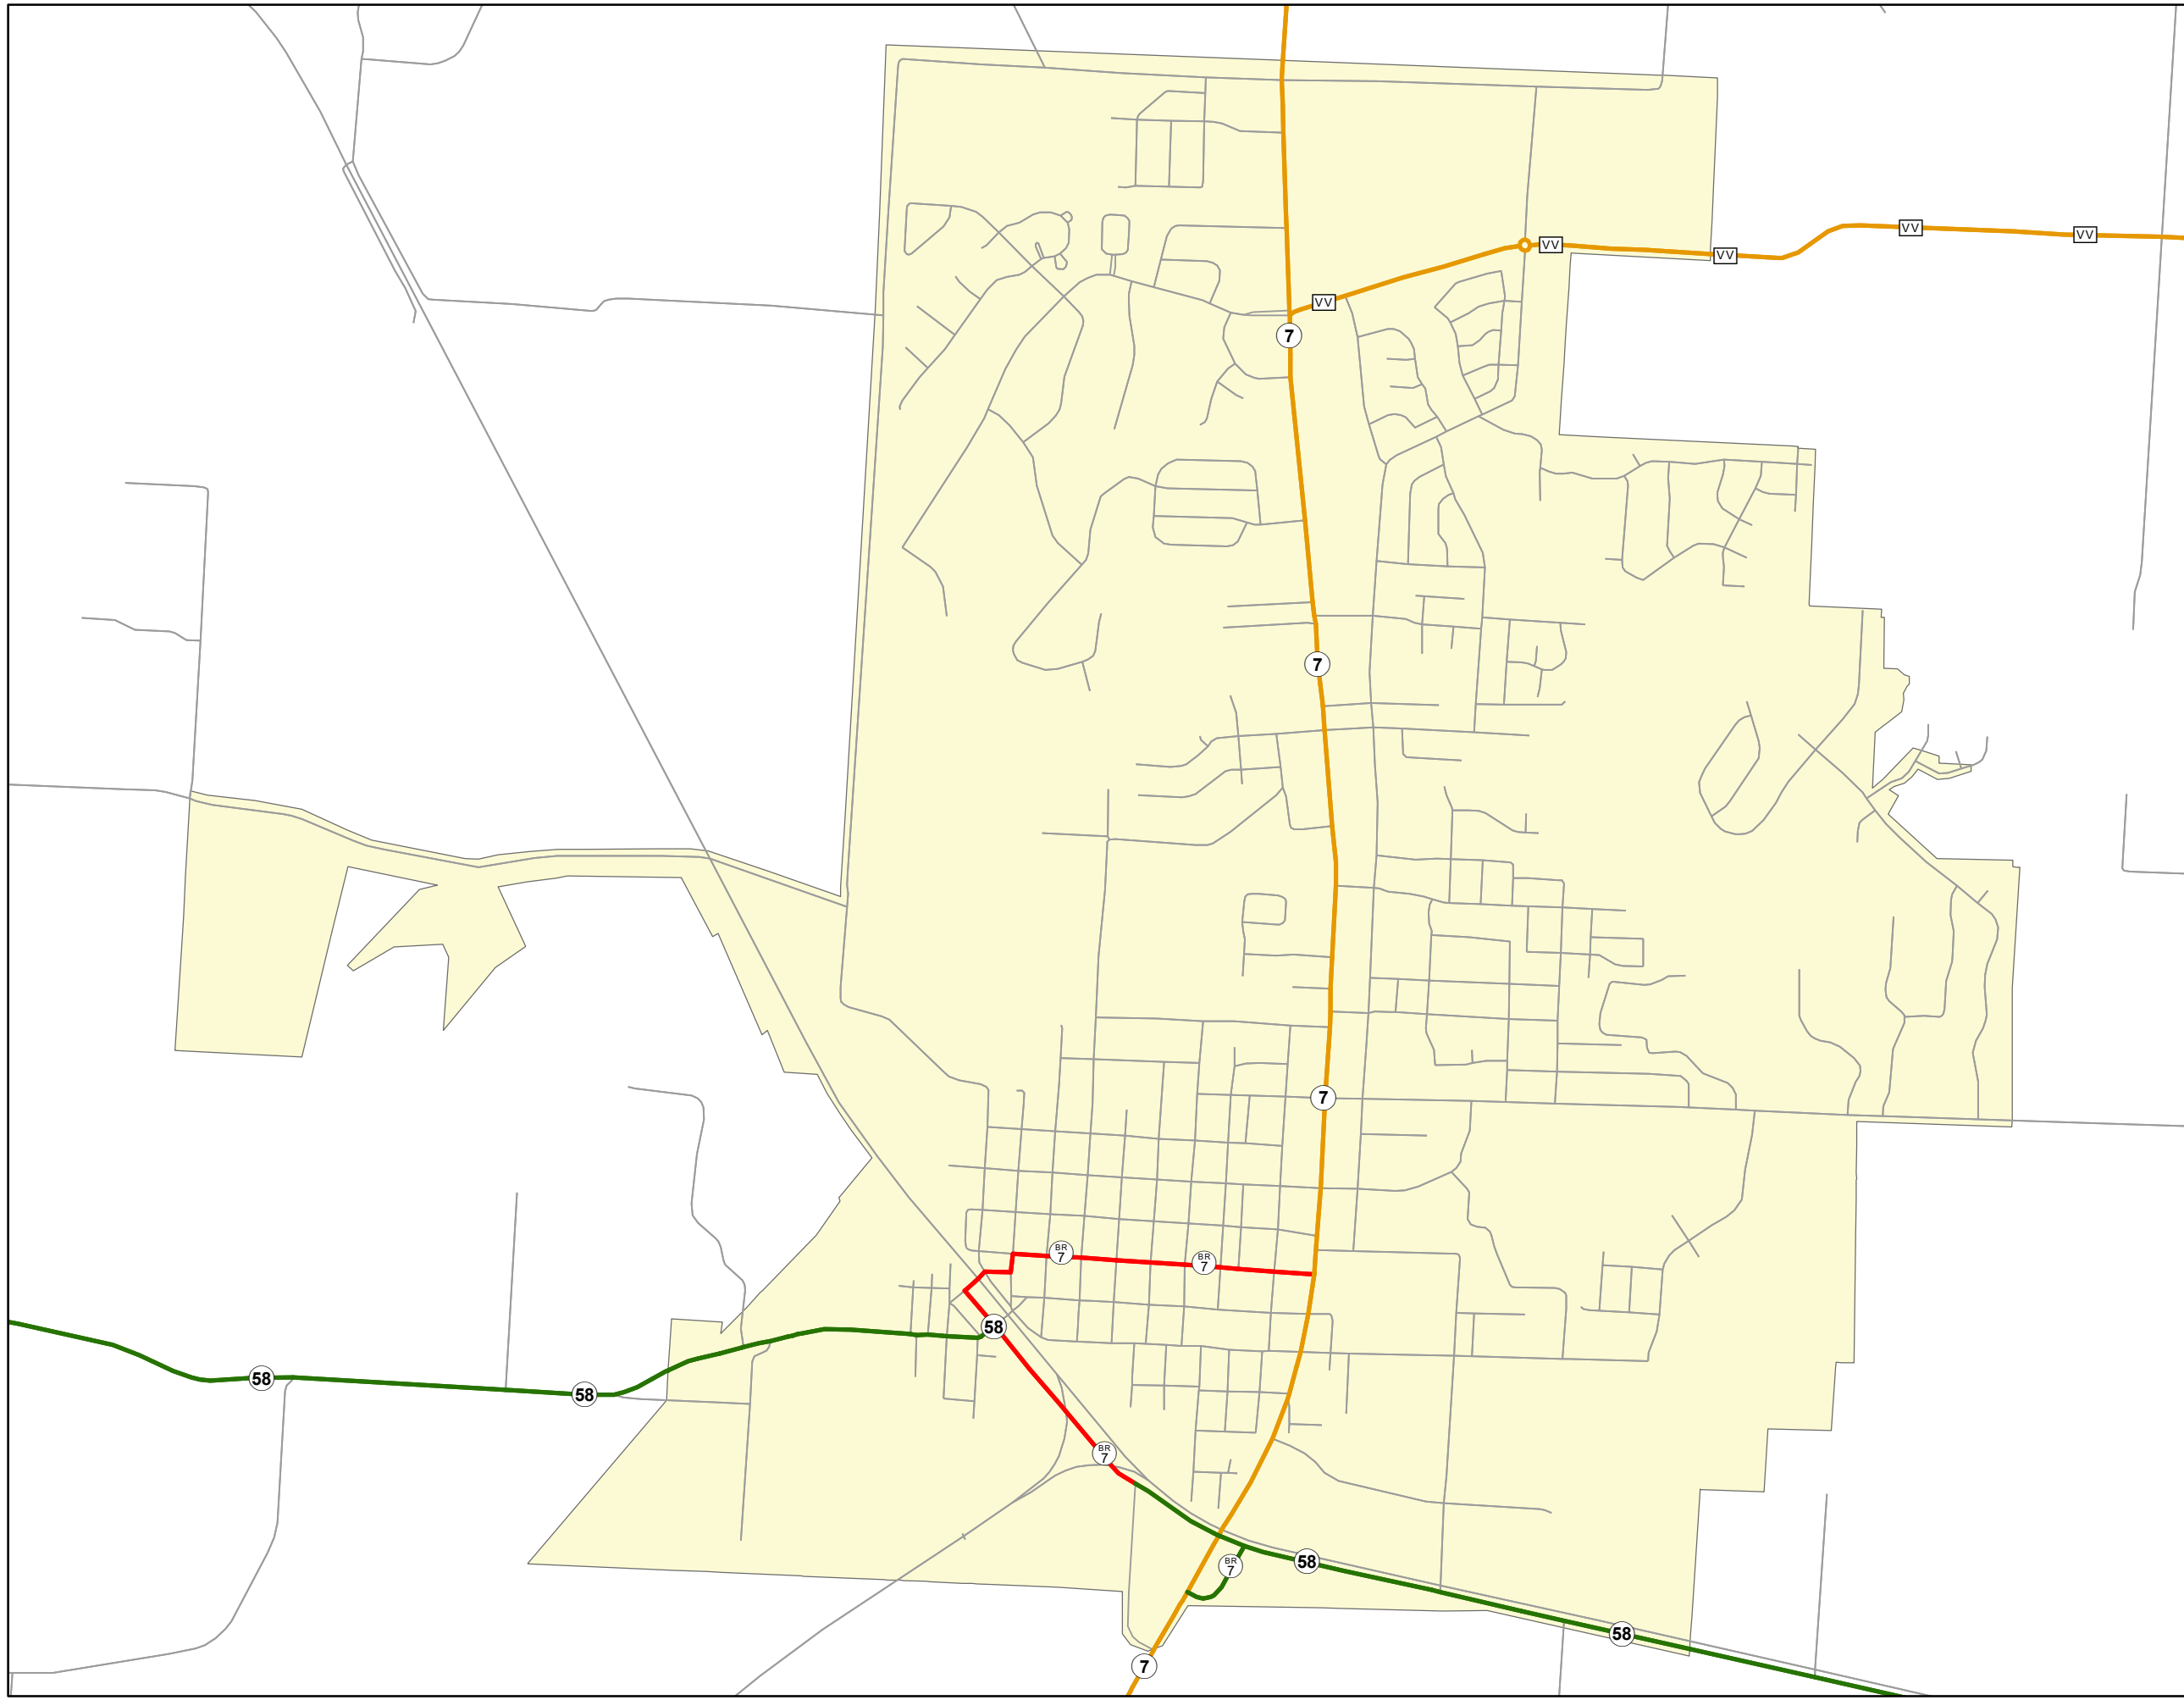

State System Urban Area

PLEASANT HILL MISSOURI

State System Class	Miles
Interstate	0
Primary	1.985
Supplementary	4.076
State Marked - NOS	
Other Roads	
Urban Area	

105 W. Capitol Ave.
Jefferson City, MO 65102
Phone (573) 526-5478
Fax (573) 526-8052