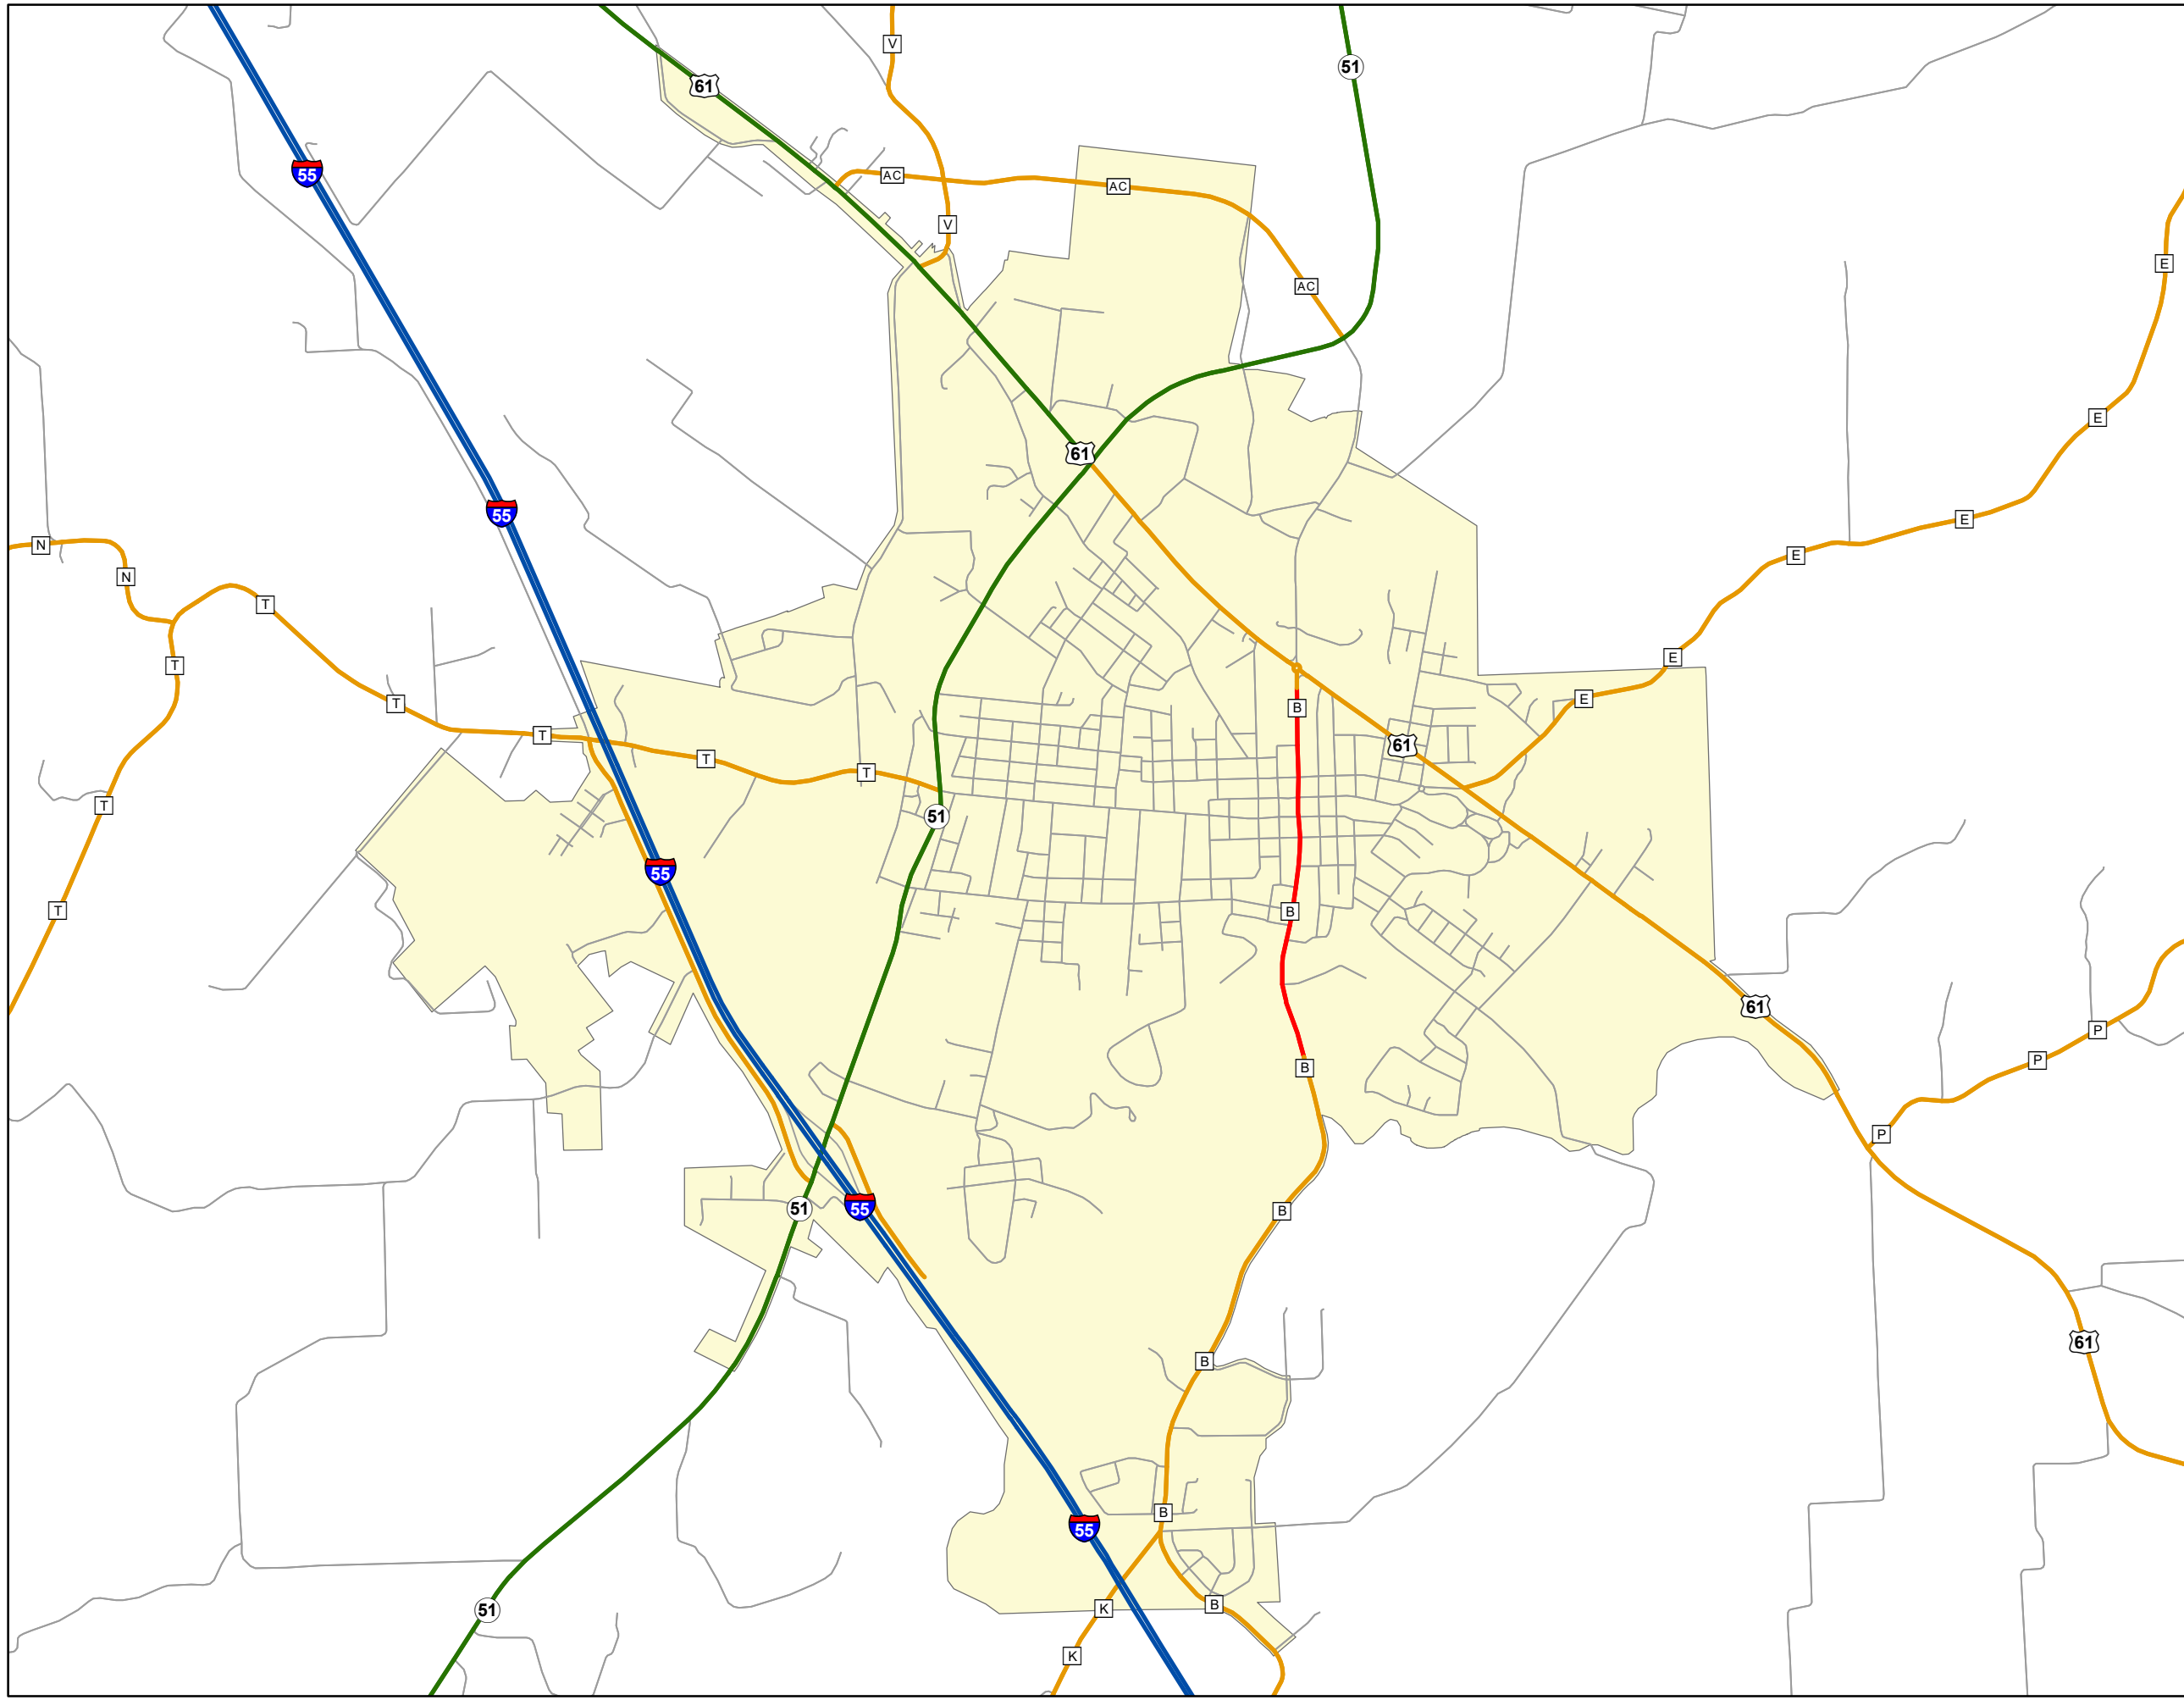

State System Urban Area

**PERRYVILLE
MISSOURI**

State System Class	Miles
Interstate	3.486
Primary	5.883
Supplementary	11.074
State Marked - NOS	
Other Roads	
Urban Area	

105 W. Capitol Ave.
Jefferson City, MO 65102
Phone (573) 526-5478
Fax (573) 526-8052