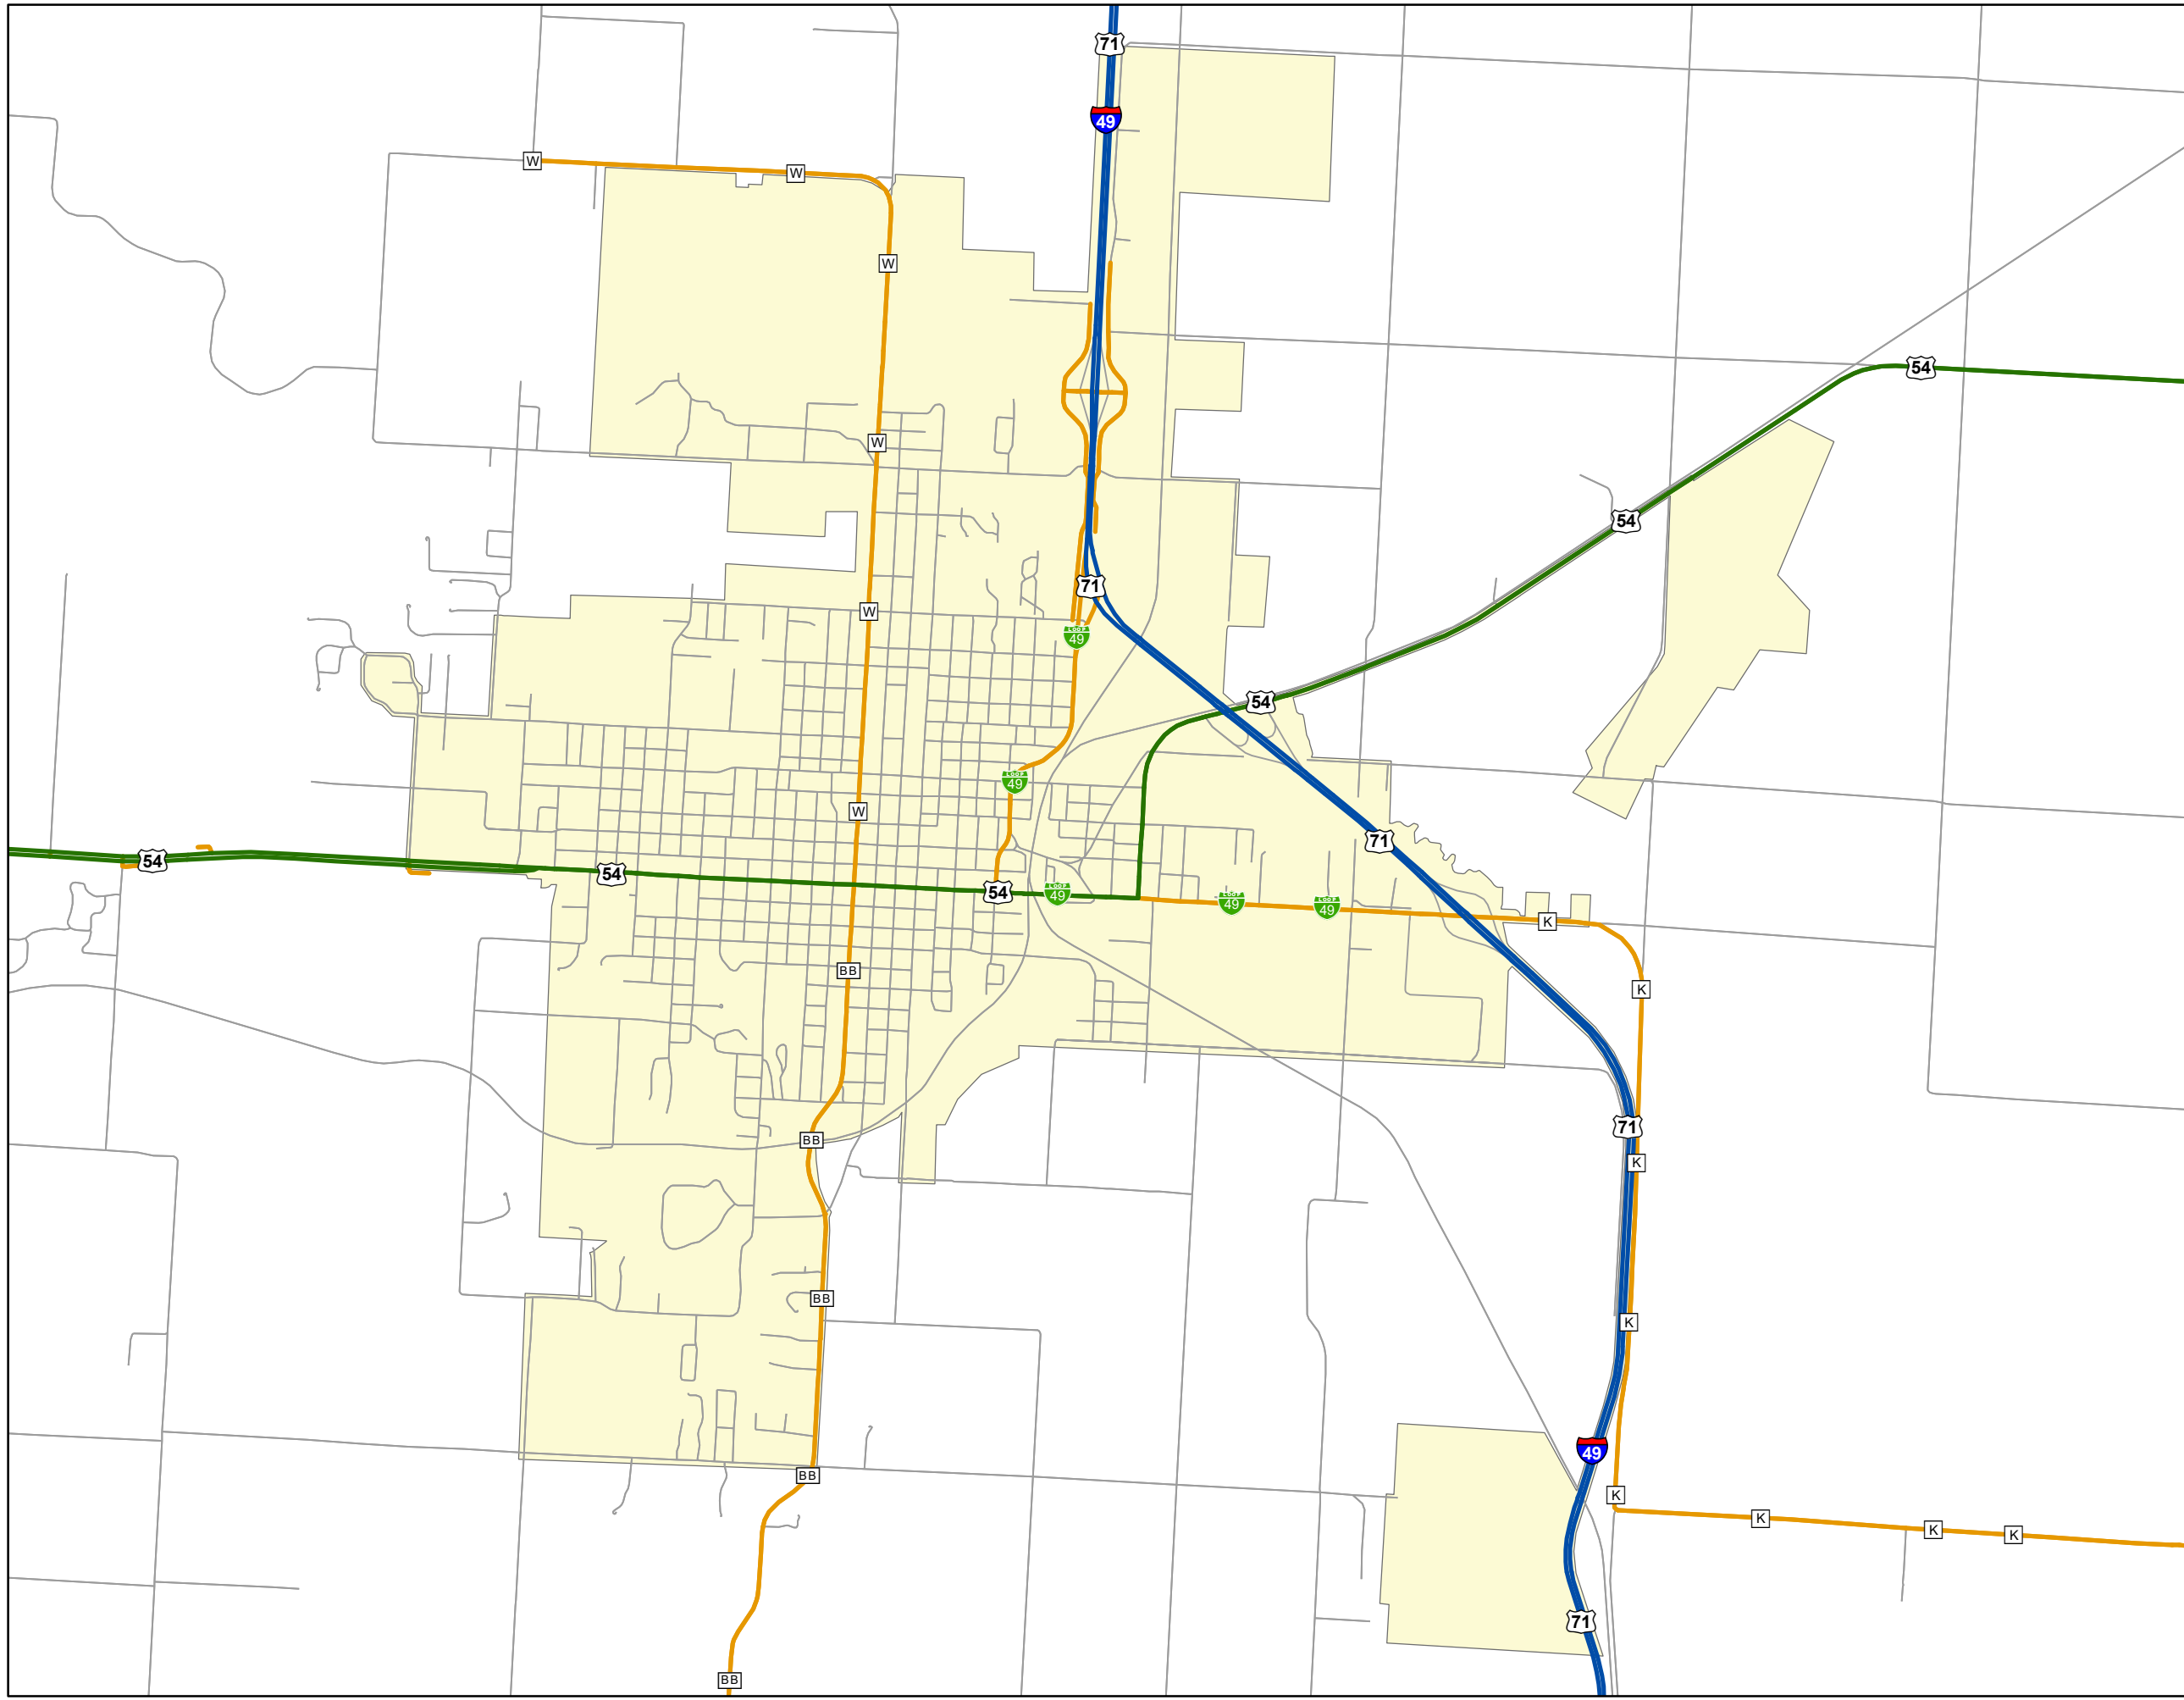

State System Urban Area

NEVADA
MISSOURI

State System Class	Miles
Interstate	6.436
Primary	5.175
Supplementary	9.728
State Marked - NOS	
Other Roads	
Urban Area	

105 W. Capitol Ave.
 Jefferson City, MO 65102
 Phone (573) 526-5478
 Fax (573) 526-8052
 February 2021