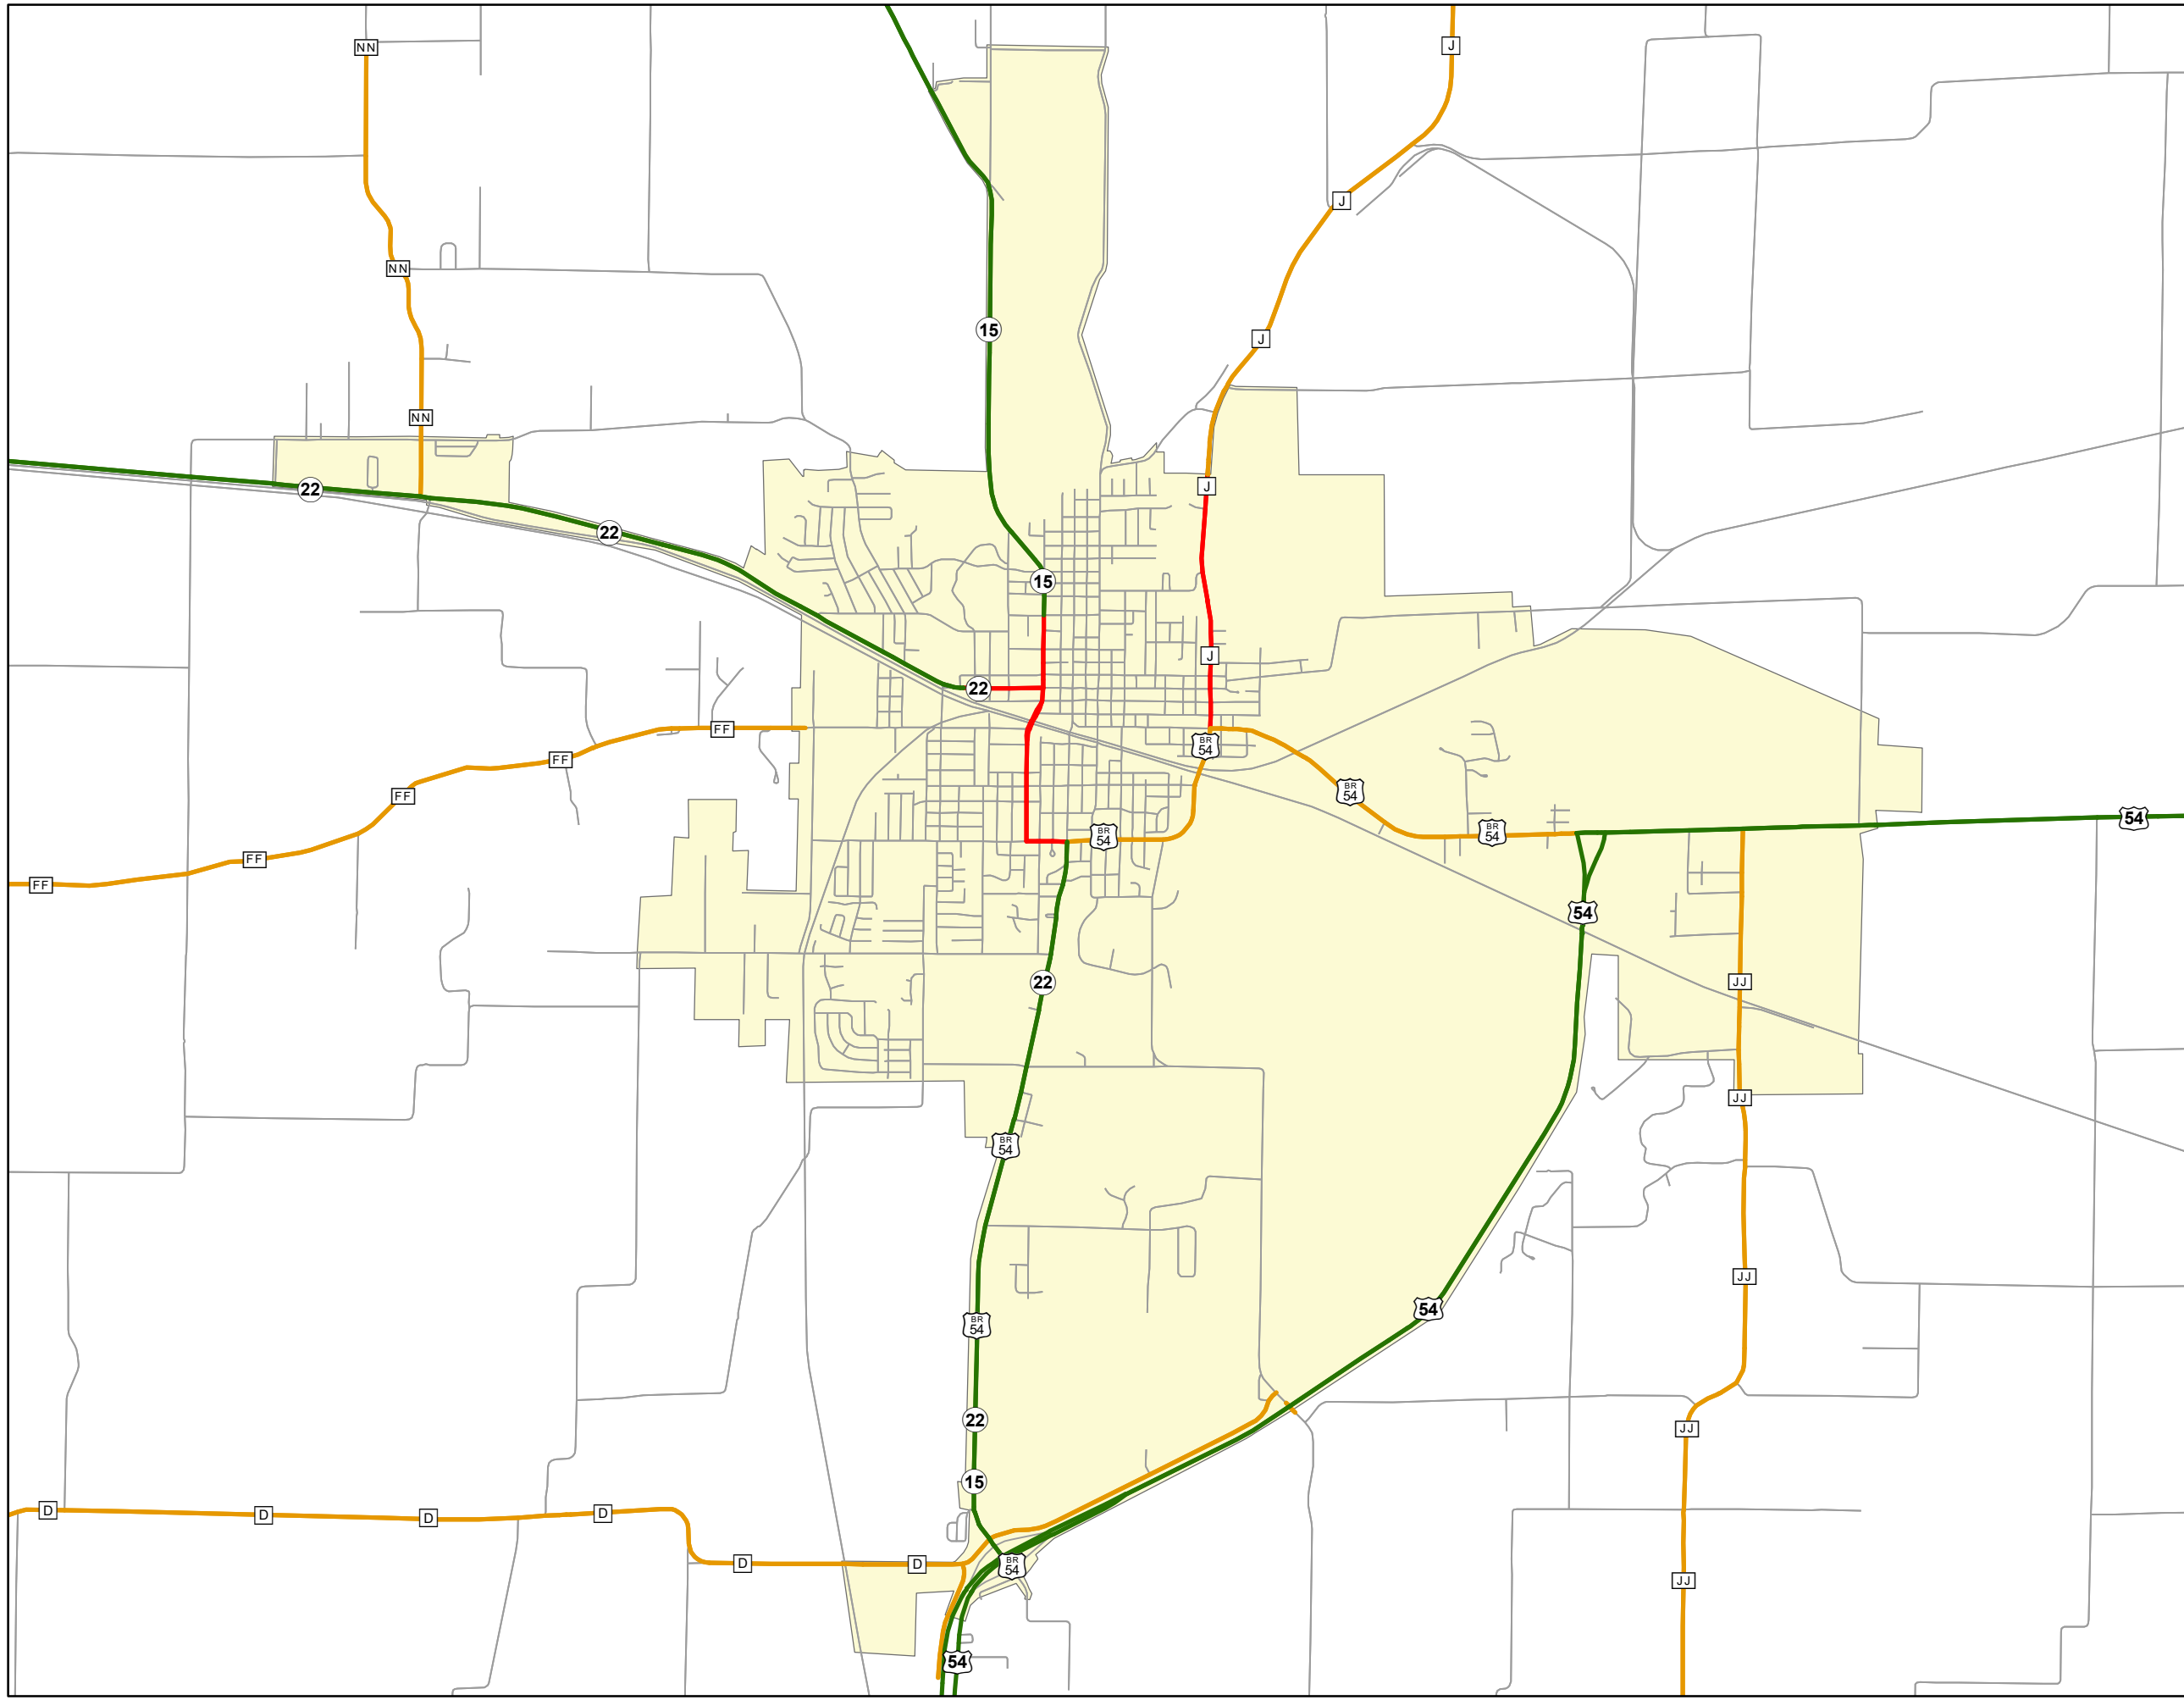

State System Urban Area

**MEXICO
MISSOURI**

State System Class	Miles
Interstate	0
Primary	15.221
Supplementary	6.727
State Marked - NOS	
Other Roads	
Urban Area	

105 W. Capitol Ave.
 Jefferson City, MO 65102
 Phone (573) 526-5478
 Fax (573) 526-8052
 February 2021