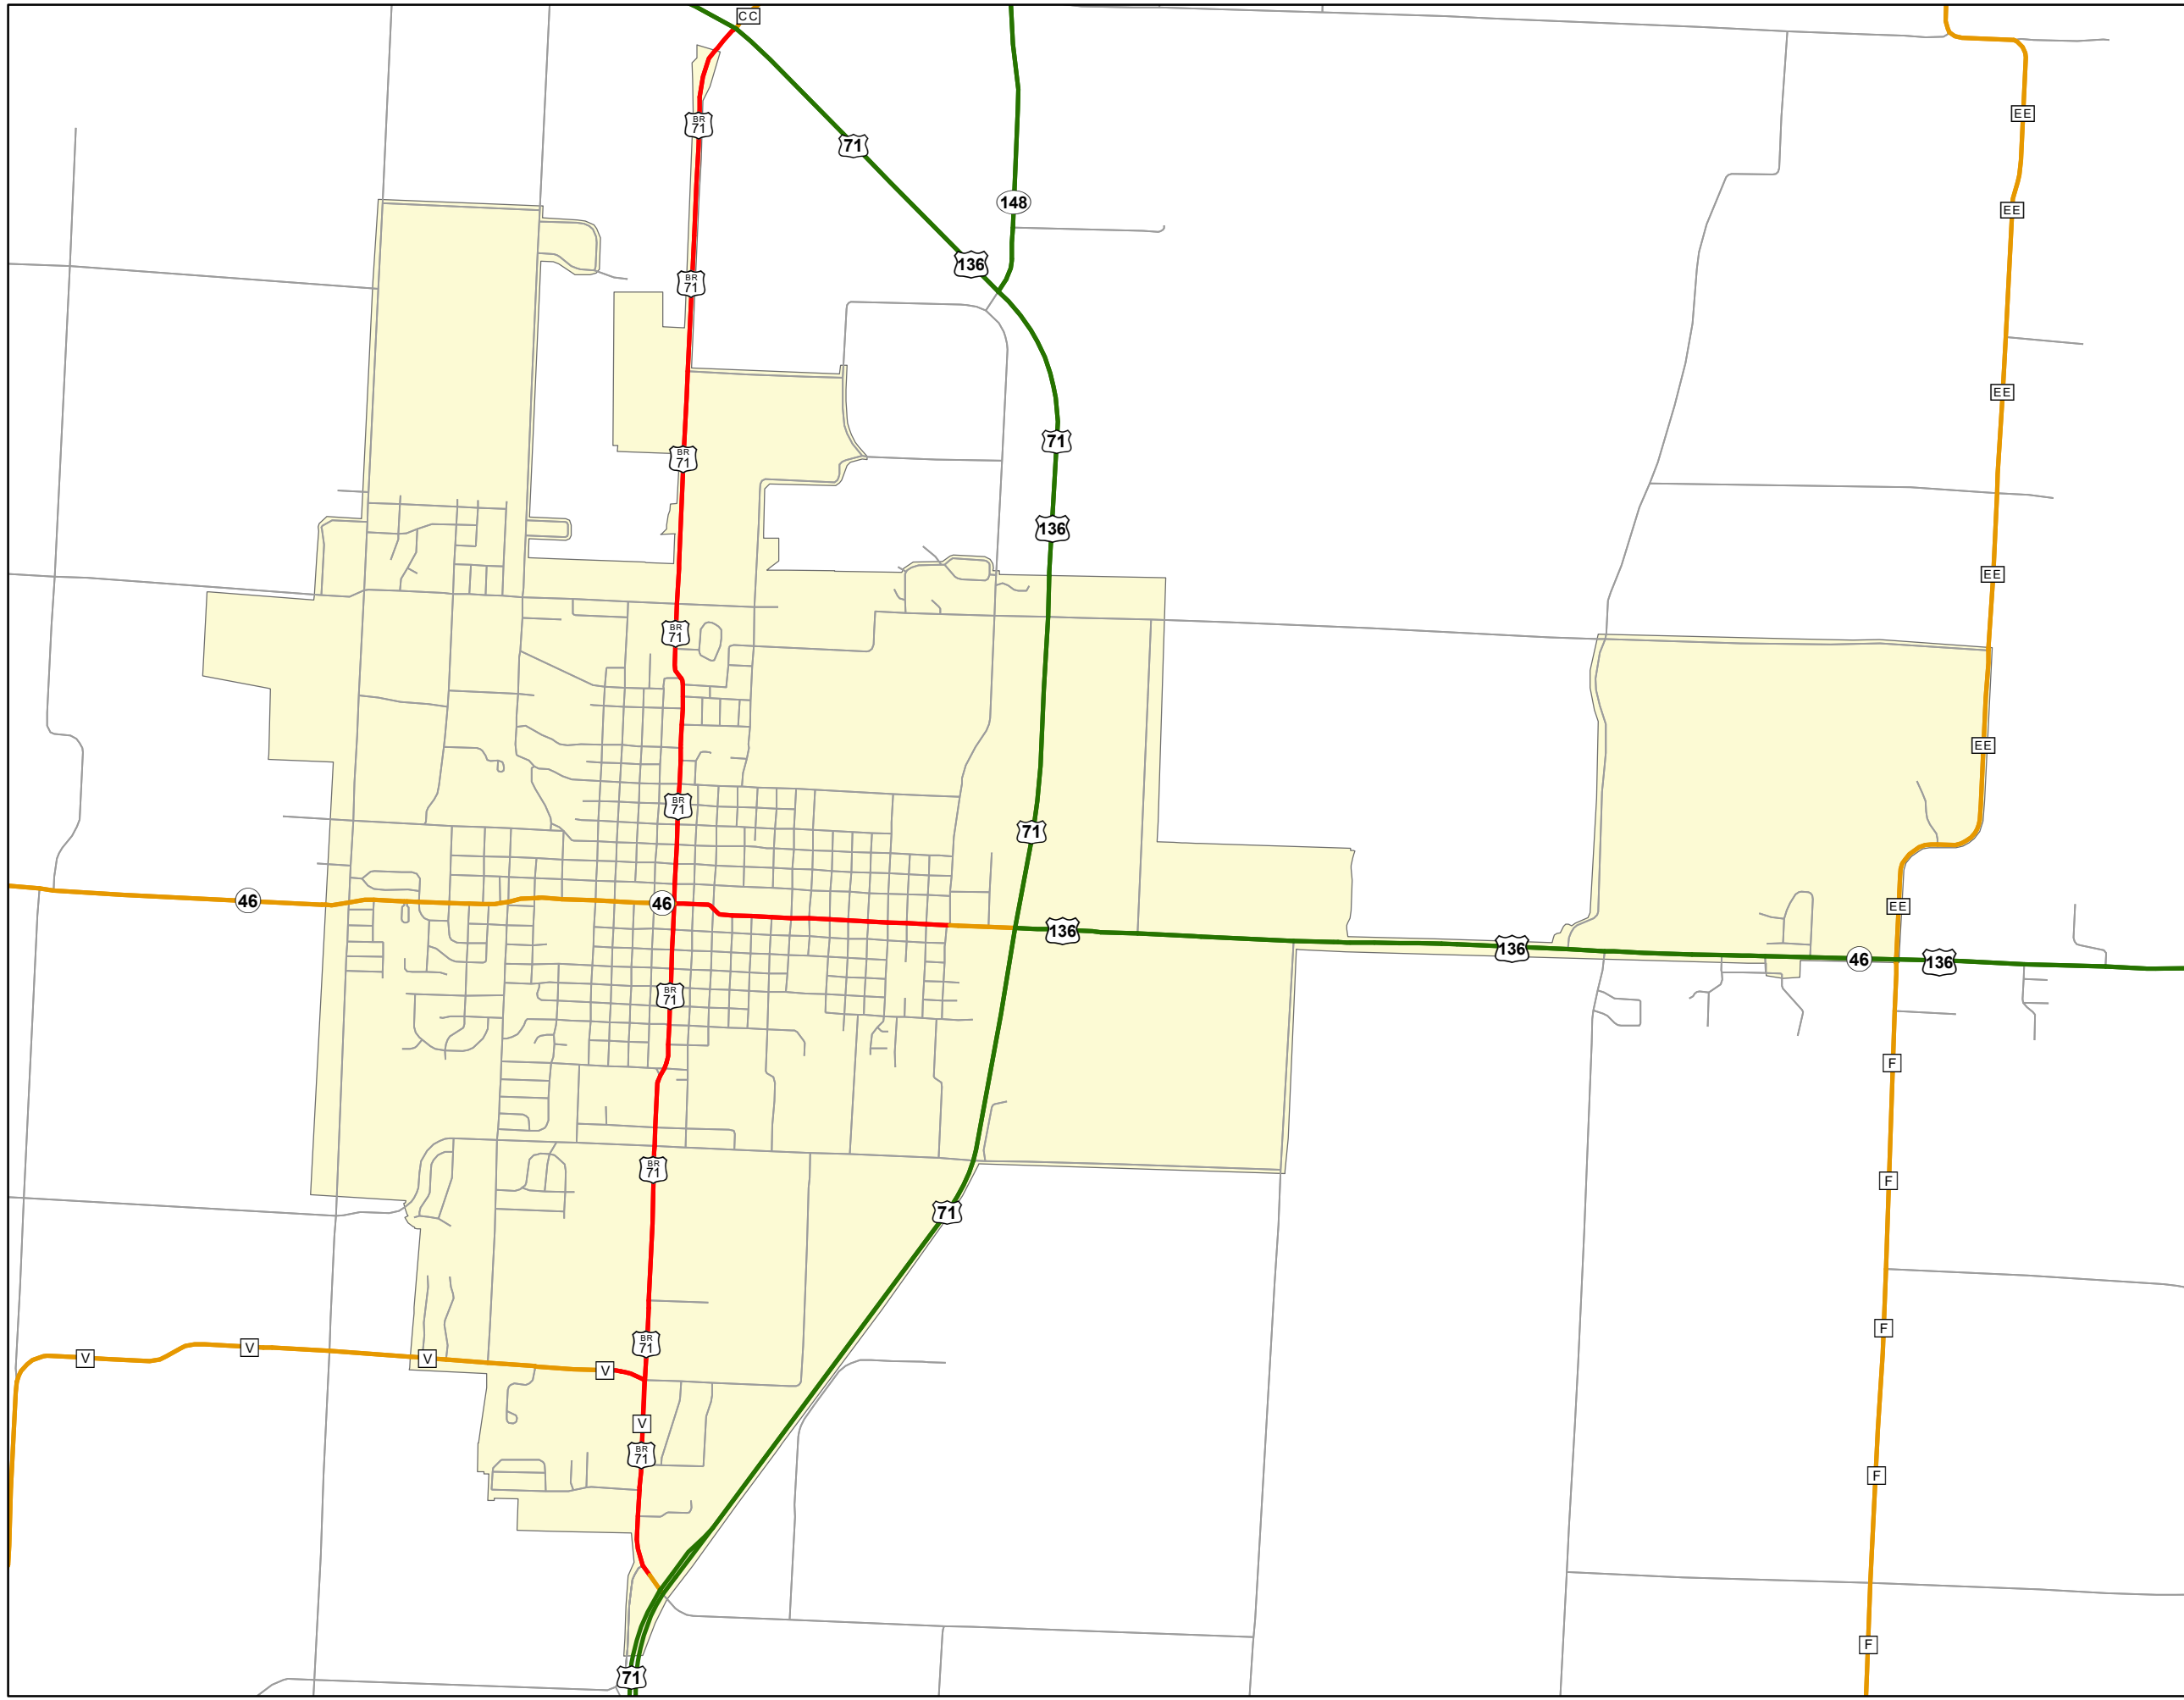

State System Urban Area

MARYVILLE MISSOURI

State System Class	Miles
Interstate	0
Primary	6.7
Supplementary	3.247
State Marked - NOS	
Other Roads	
Urban Area	

105 W. Capitol Ave.
Jefferson City, MO 65102
Phone (573) 526-5478
Fax (573) 526-8052