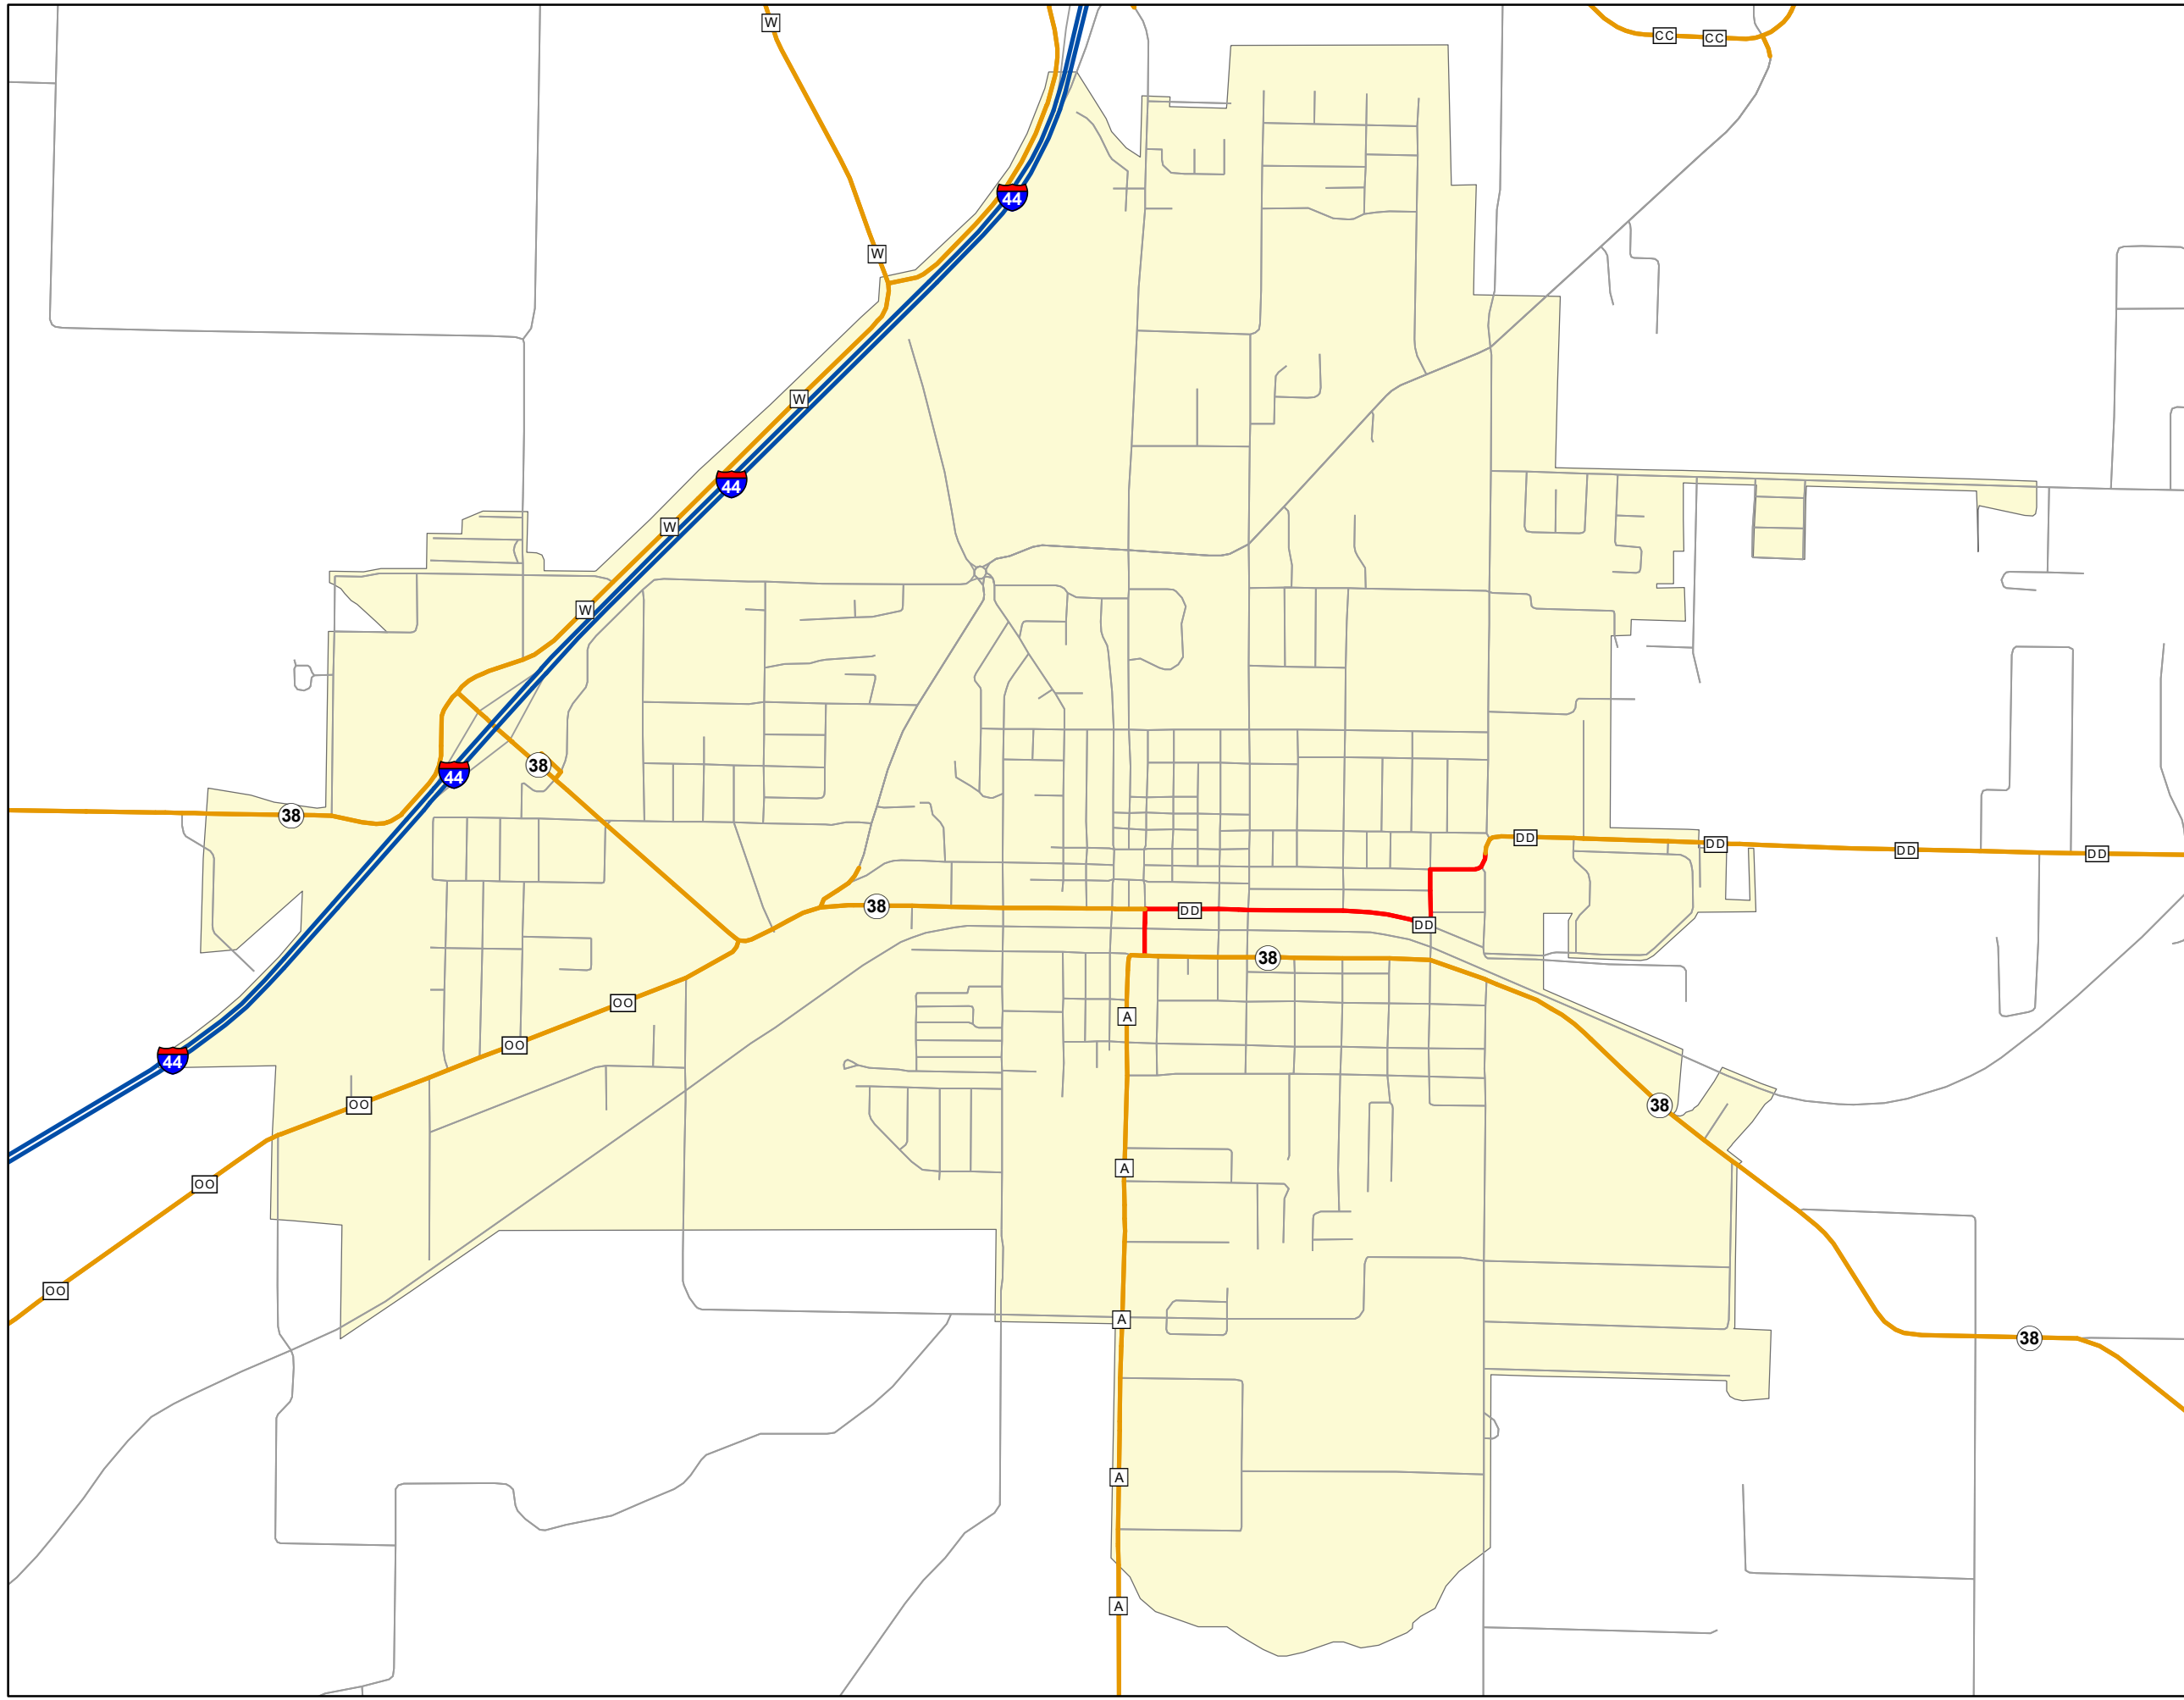

# State System Urban Area

## MARSHFIELD MISSOURI

State System Class	Miles
Interstate	2.795
Primary	0
Supplementary	8.524
State Marked - NOS	
Other Roads	
Urban Area	

105 W. Capitol Ave.  
Jefferson City, MO 65102  
Phone (573) 526-5478  
Fax (573) 526-8052