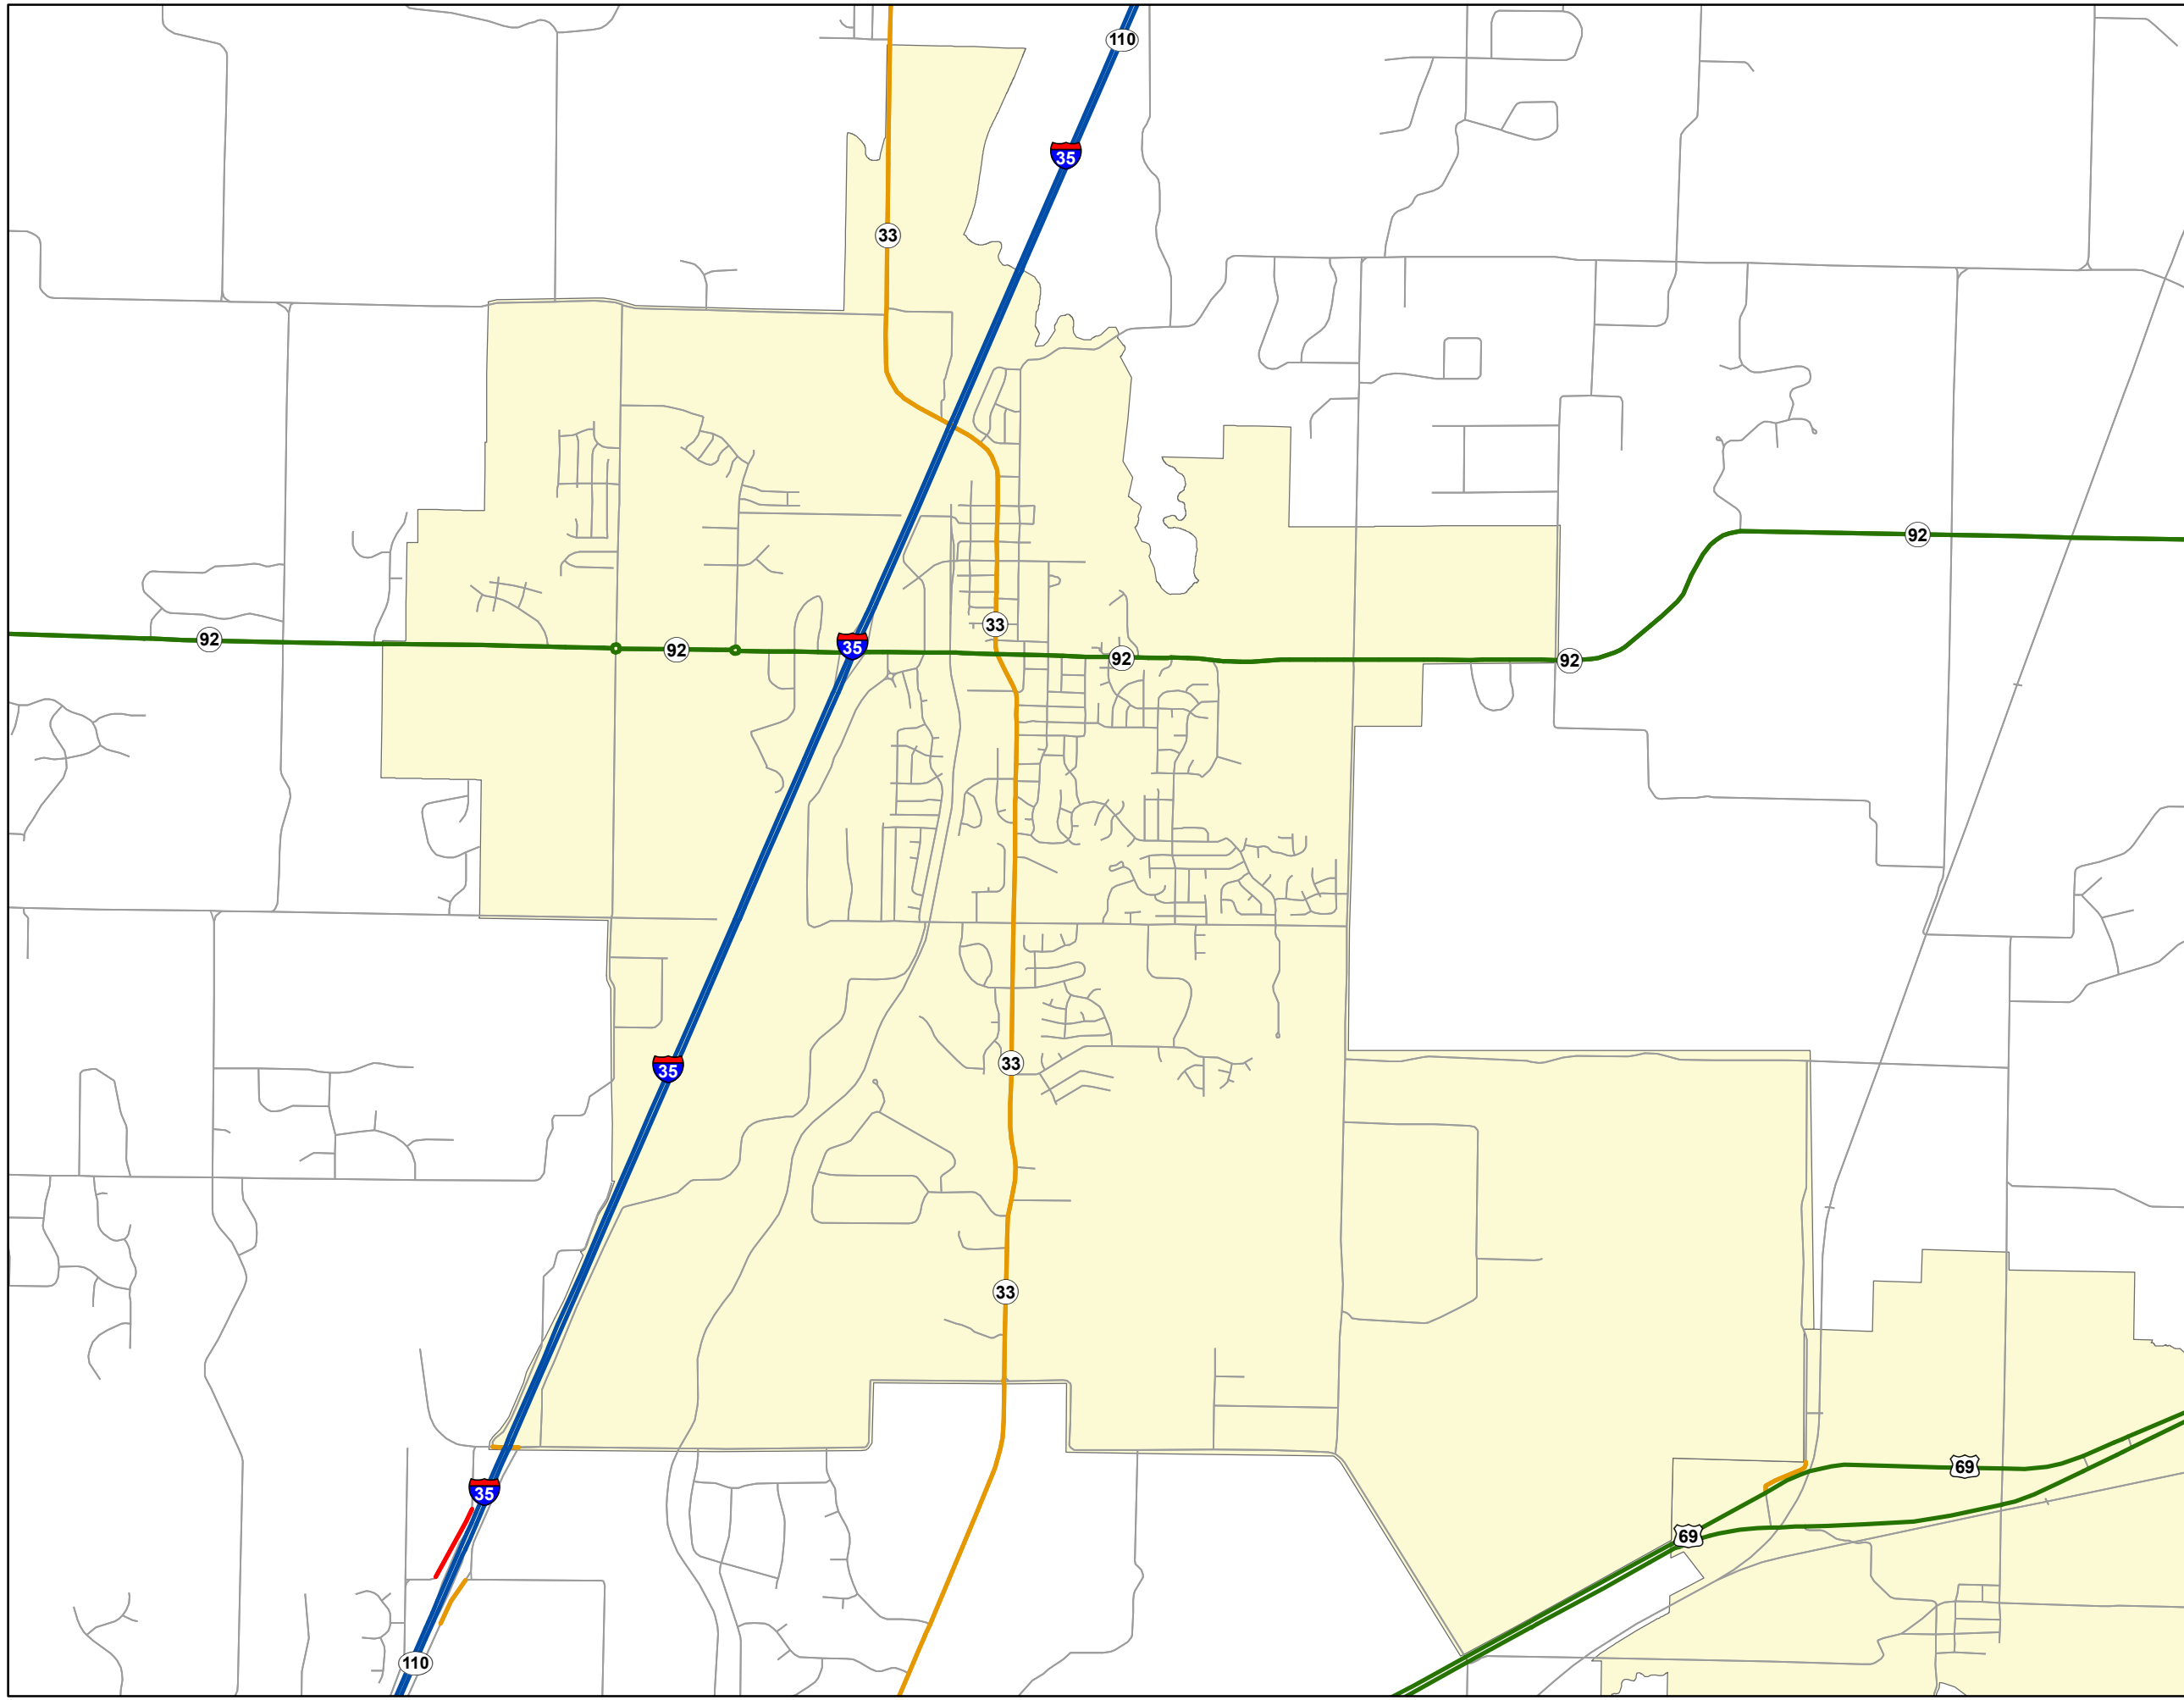

State System Urban Area

**KEARNEY
MISSOURI**

| State System Class | Miles |
|--------------------|-------|
| Interstate | 4.827 |
| Primary | 4.446 |
| Supplementary | 5.348 |
| State Marked - NOS | |
| Other Roads | |
| Urban Area | |