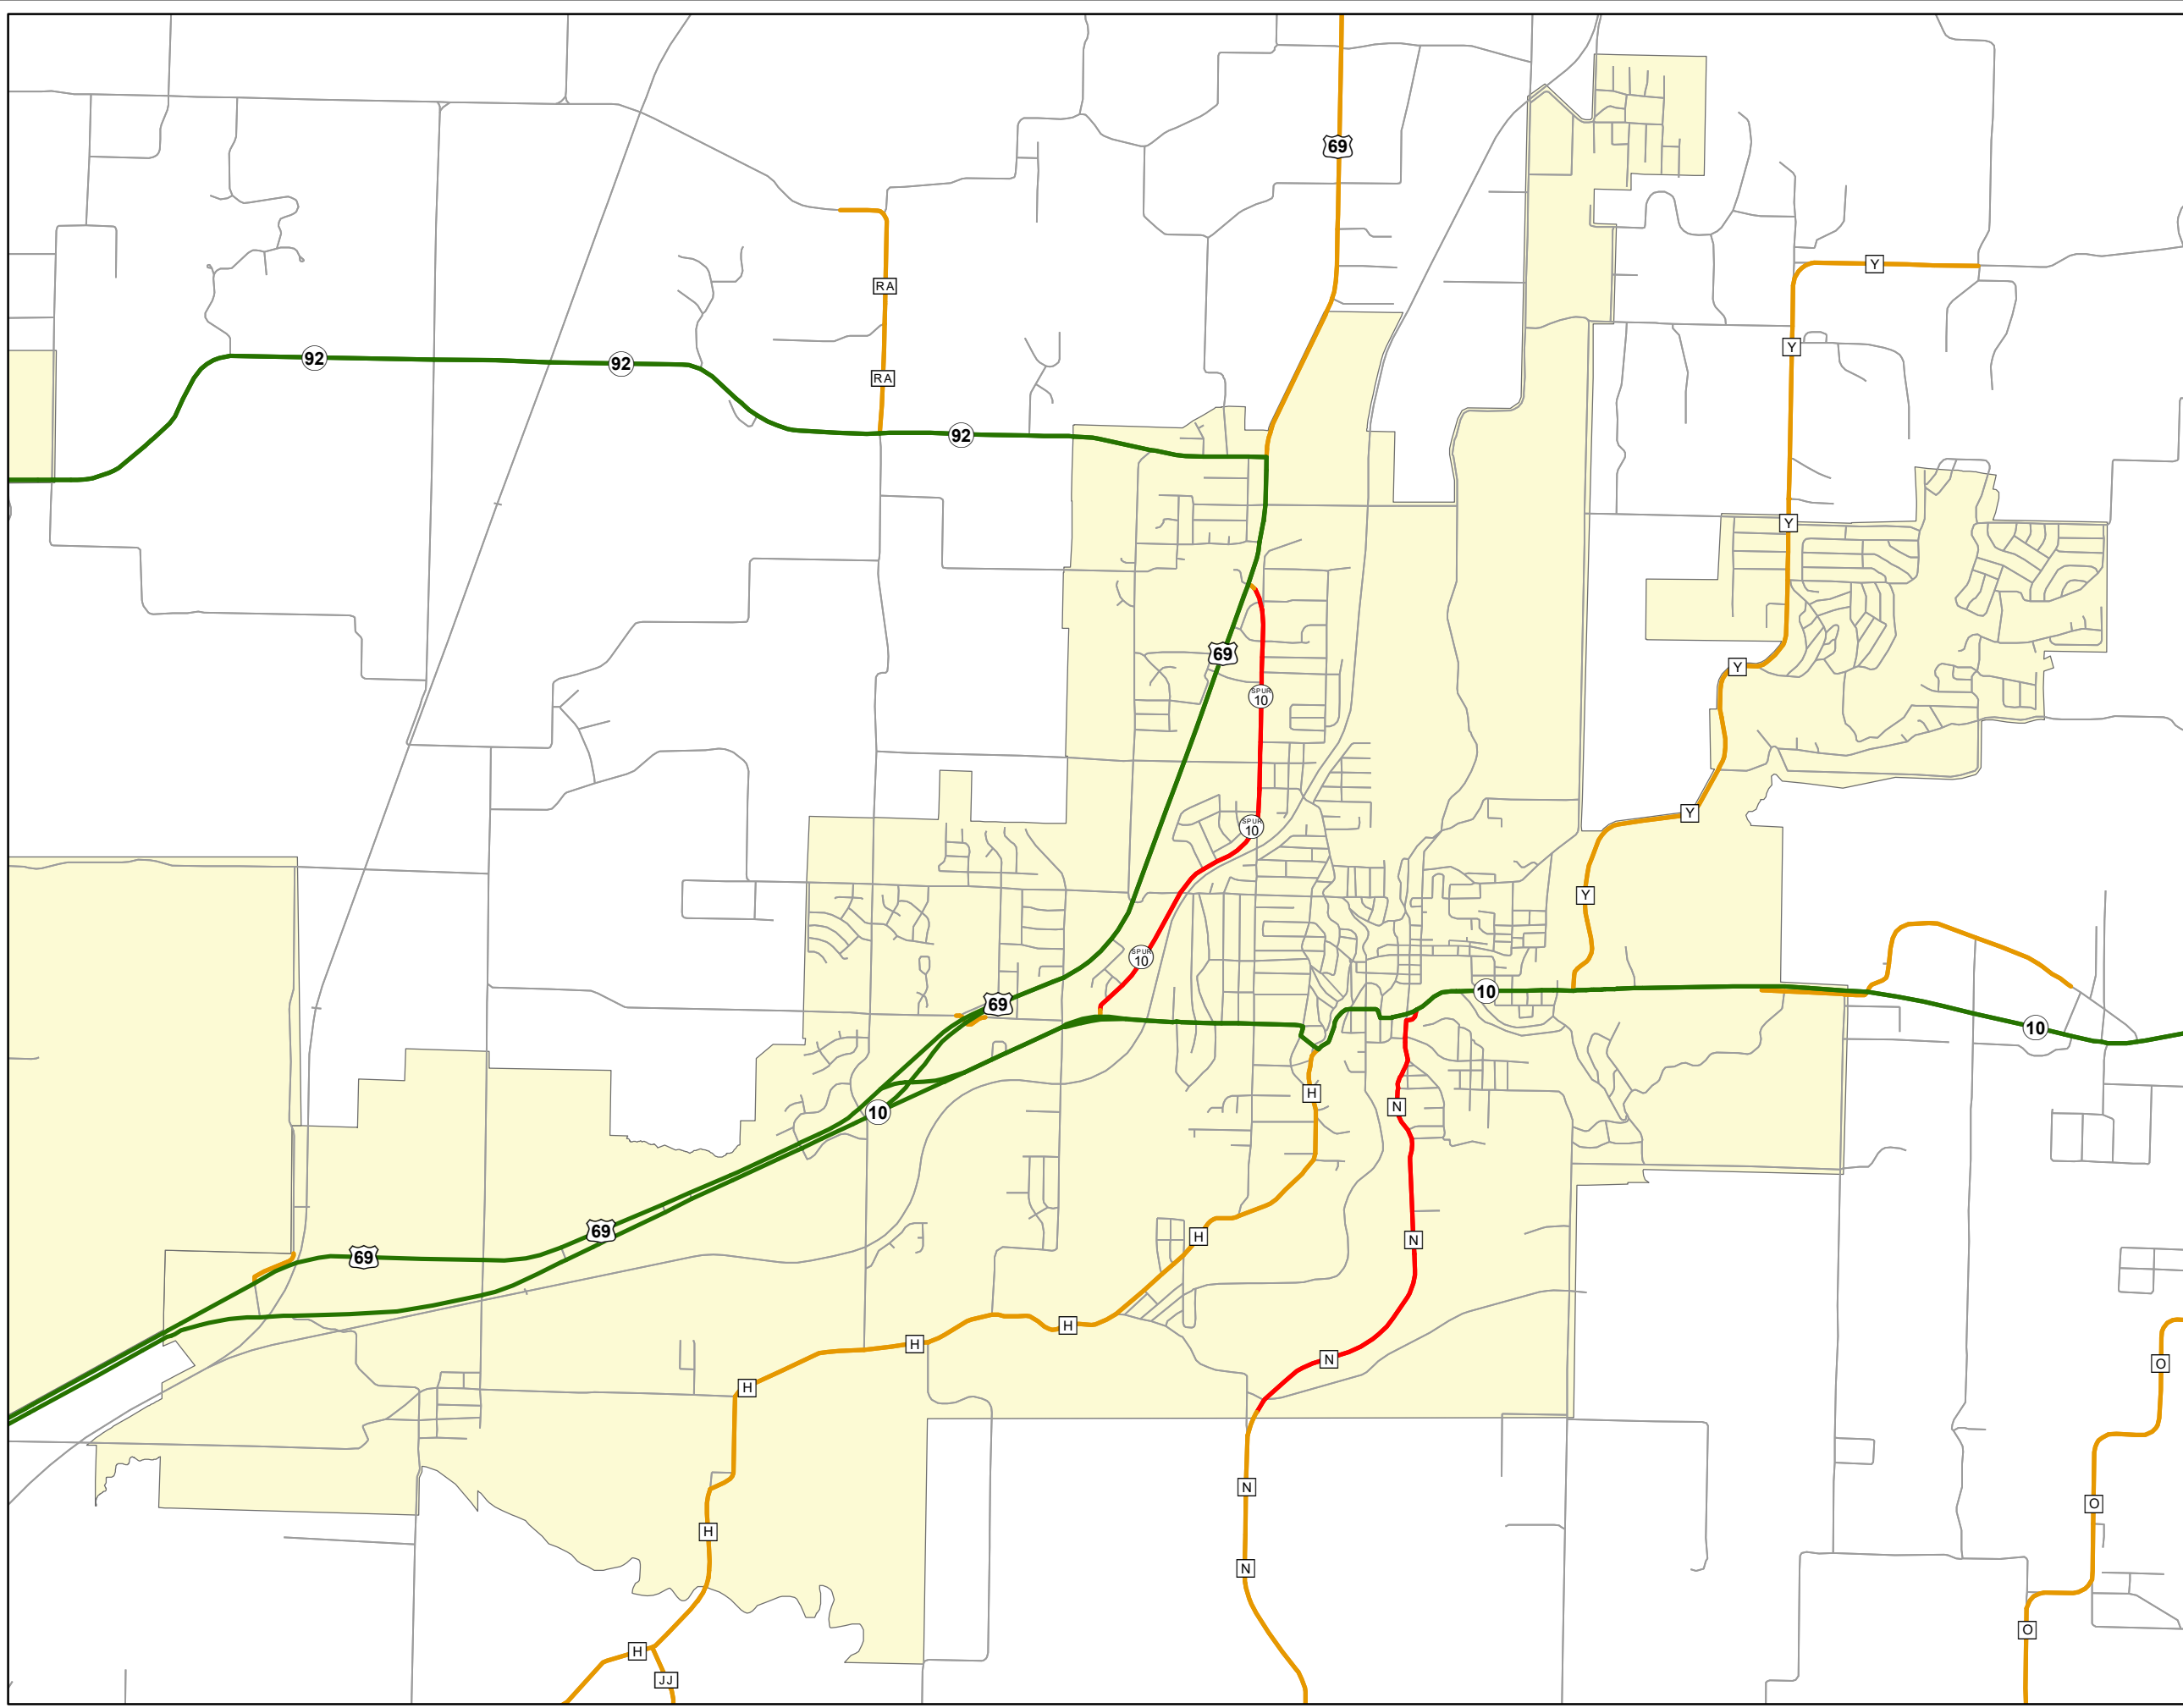

State System Urban Area

EXCELSIOR SPRINGS MISSOURI

State System Class	Miles
Interstate	0
Primary	10.893
Supplementary	7.588
State Marked - NOS	
Other Roads	
Urban Area	

105 W. Capitol Ave.
Jefferson City, MO 65102
Phone (573) 526-5478
Fax (573) 526-8052