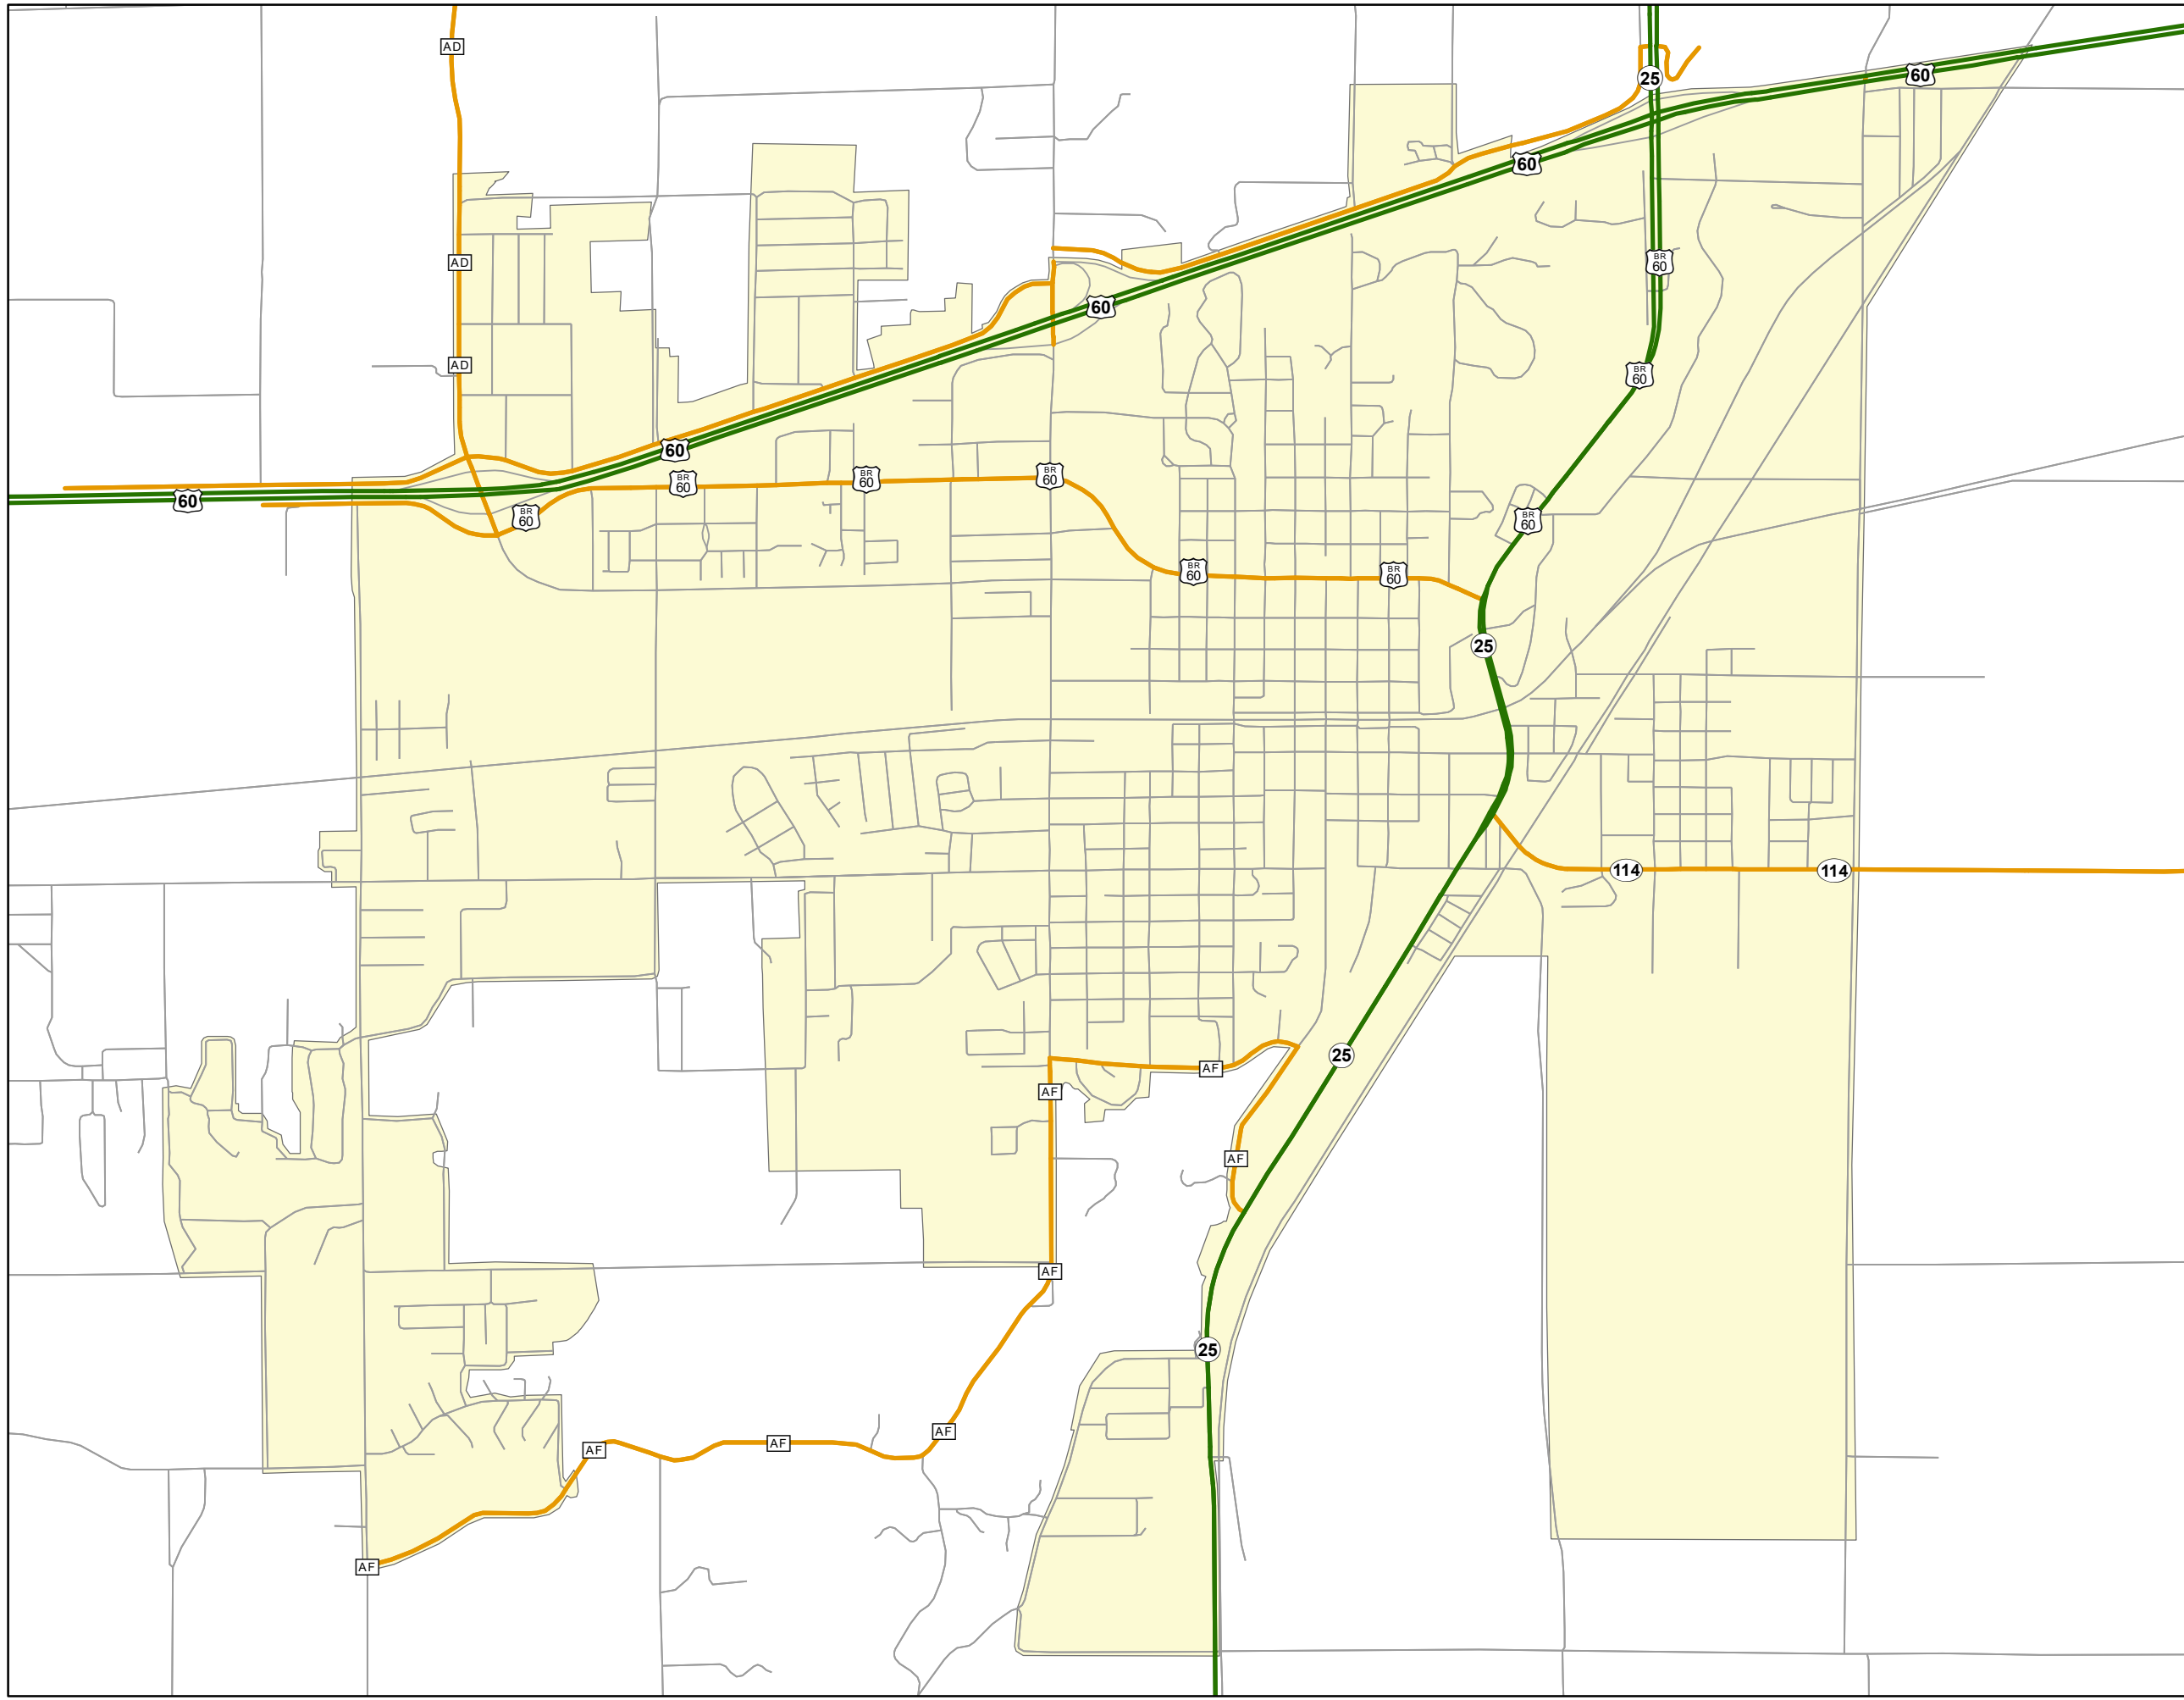

# State System Urban Area

**DEXTER  
MISSOURI**

State System Class	Miles
Interstate	0
Primary	8.819
Supplementary	10.539
State Marked - NOS	
Other Roads	
Urban Area	

105 W. Capitol Ave.  
Jefferson City, MO 65102  
Phone (573) 526-5478  
Fax (573) 526-8052