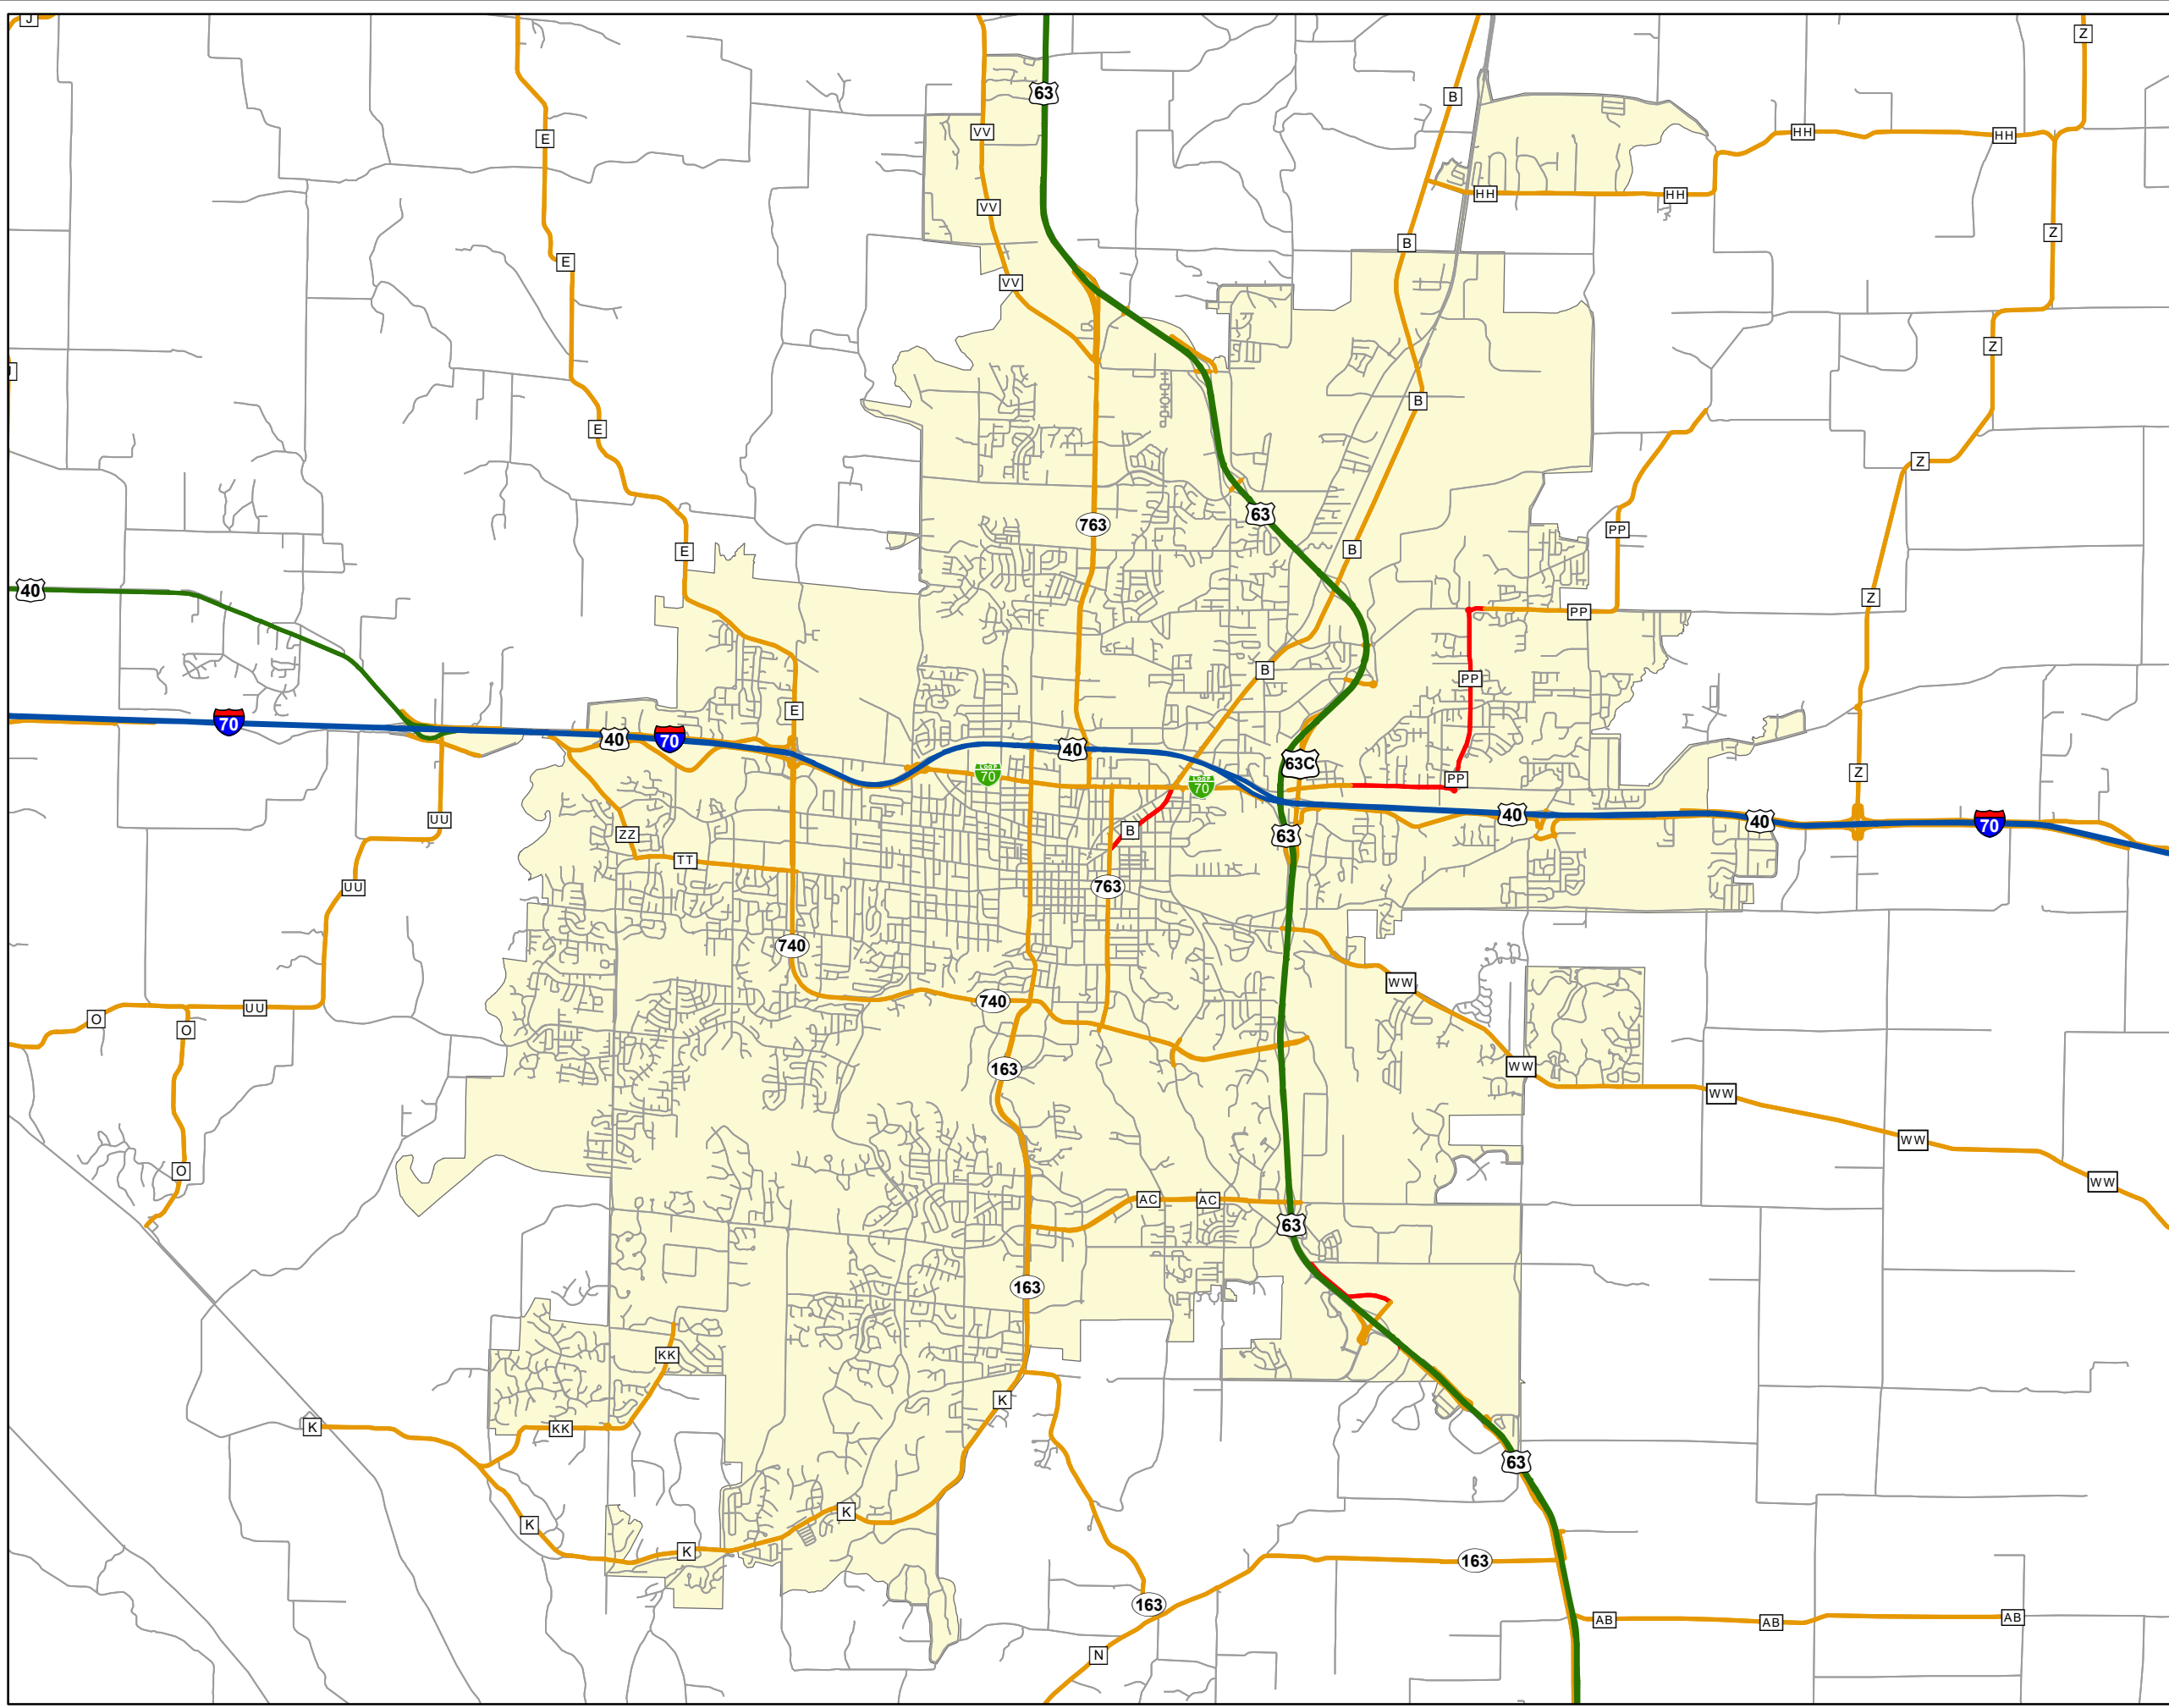

State System Urban Area

COLUMBIA MISSOURI

State System Class	Miles
Interstate	11.406
Primary	14.972
Supplementary	66.931
State Marked - NOS	
Other Roads	
Urban Area	

105 W. Capitol Ave.
 Jefferson City, MO 65102
 Phone (573) 526-5478
 Fax (573) 526-8052
 February 2021