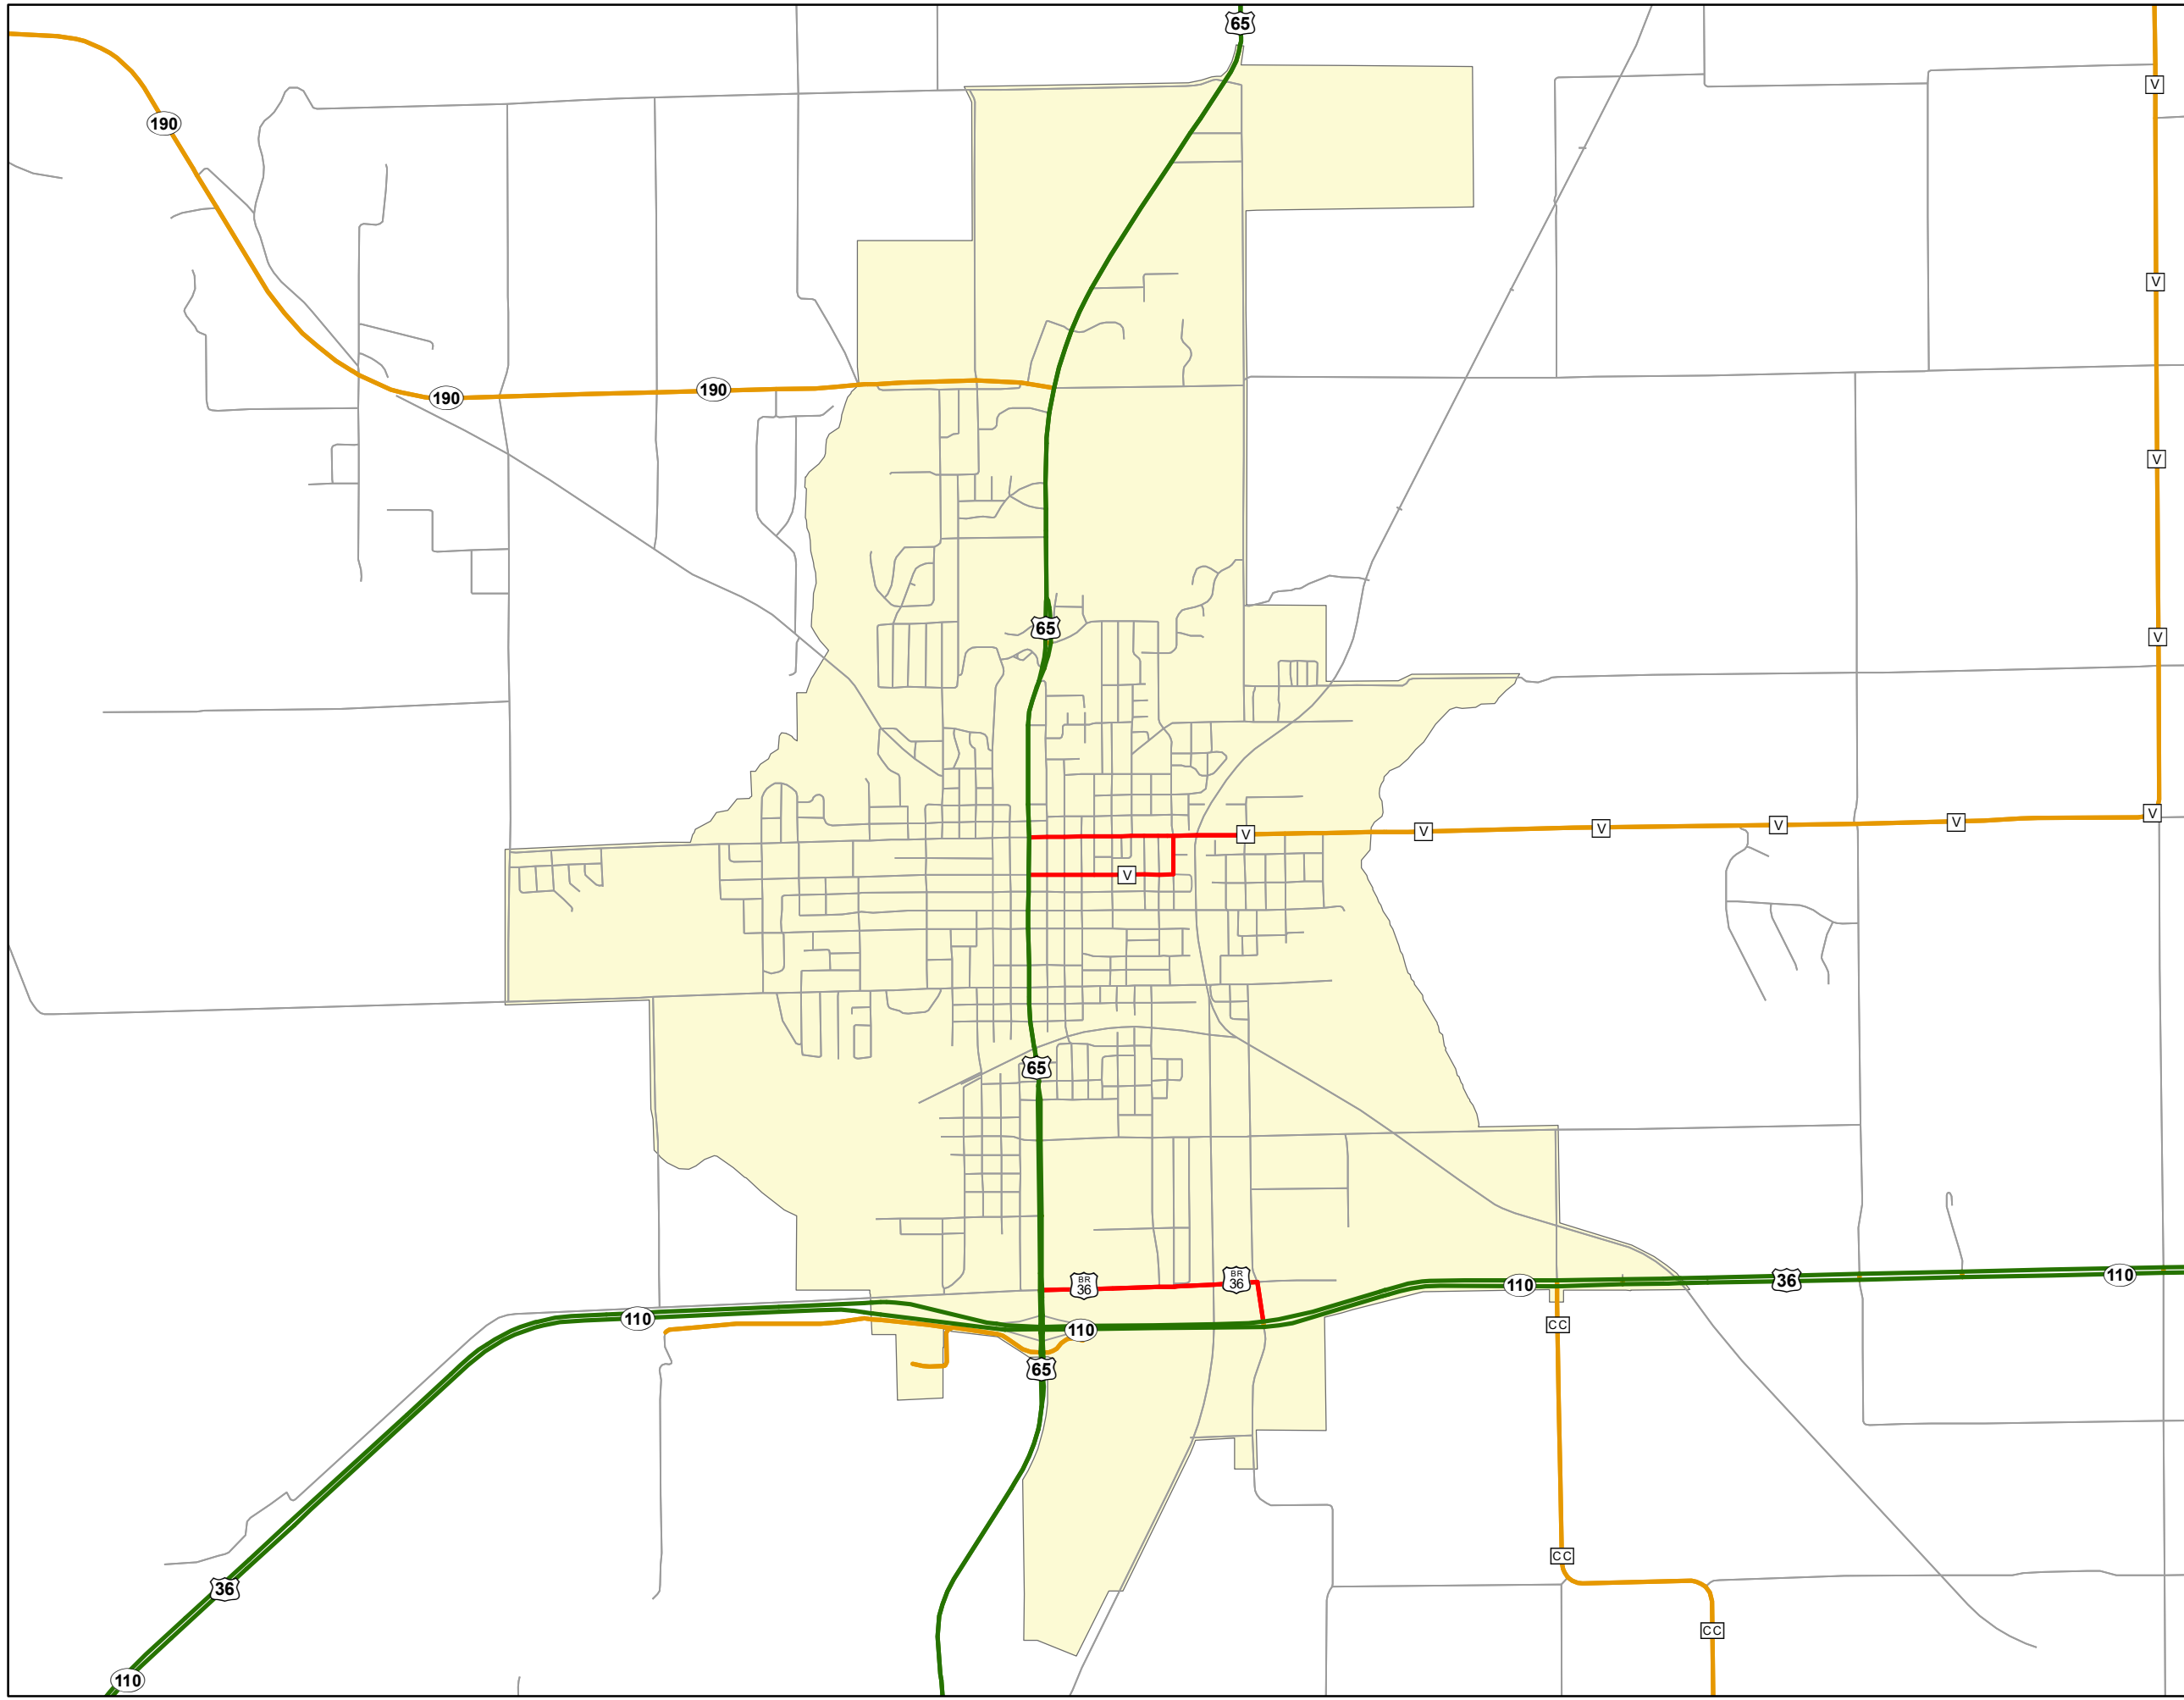

State System Urban Area CHILLICOTHE MISSOURI

State System Class	Miles
Interstate	0
Primary	7.318
Supplementary	2.111
State Marked - NOS	
Other Roads	
Urban Area	

105 W. Capitol Ave.
 Jefferson City, MO 65102
 Phone (573) 526-5478
 Fax (573) 526-8052
 February 2021