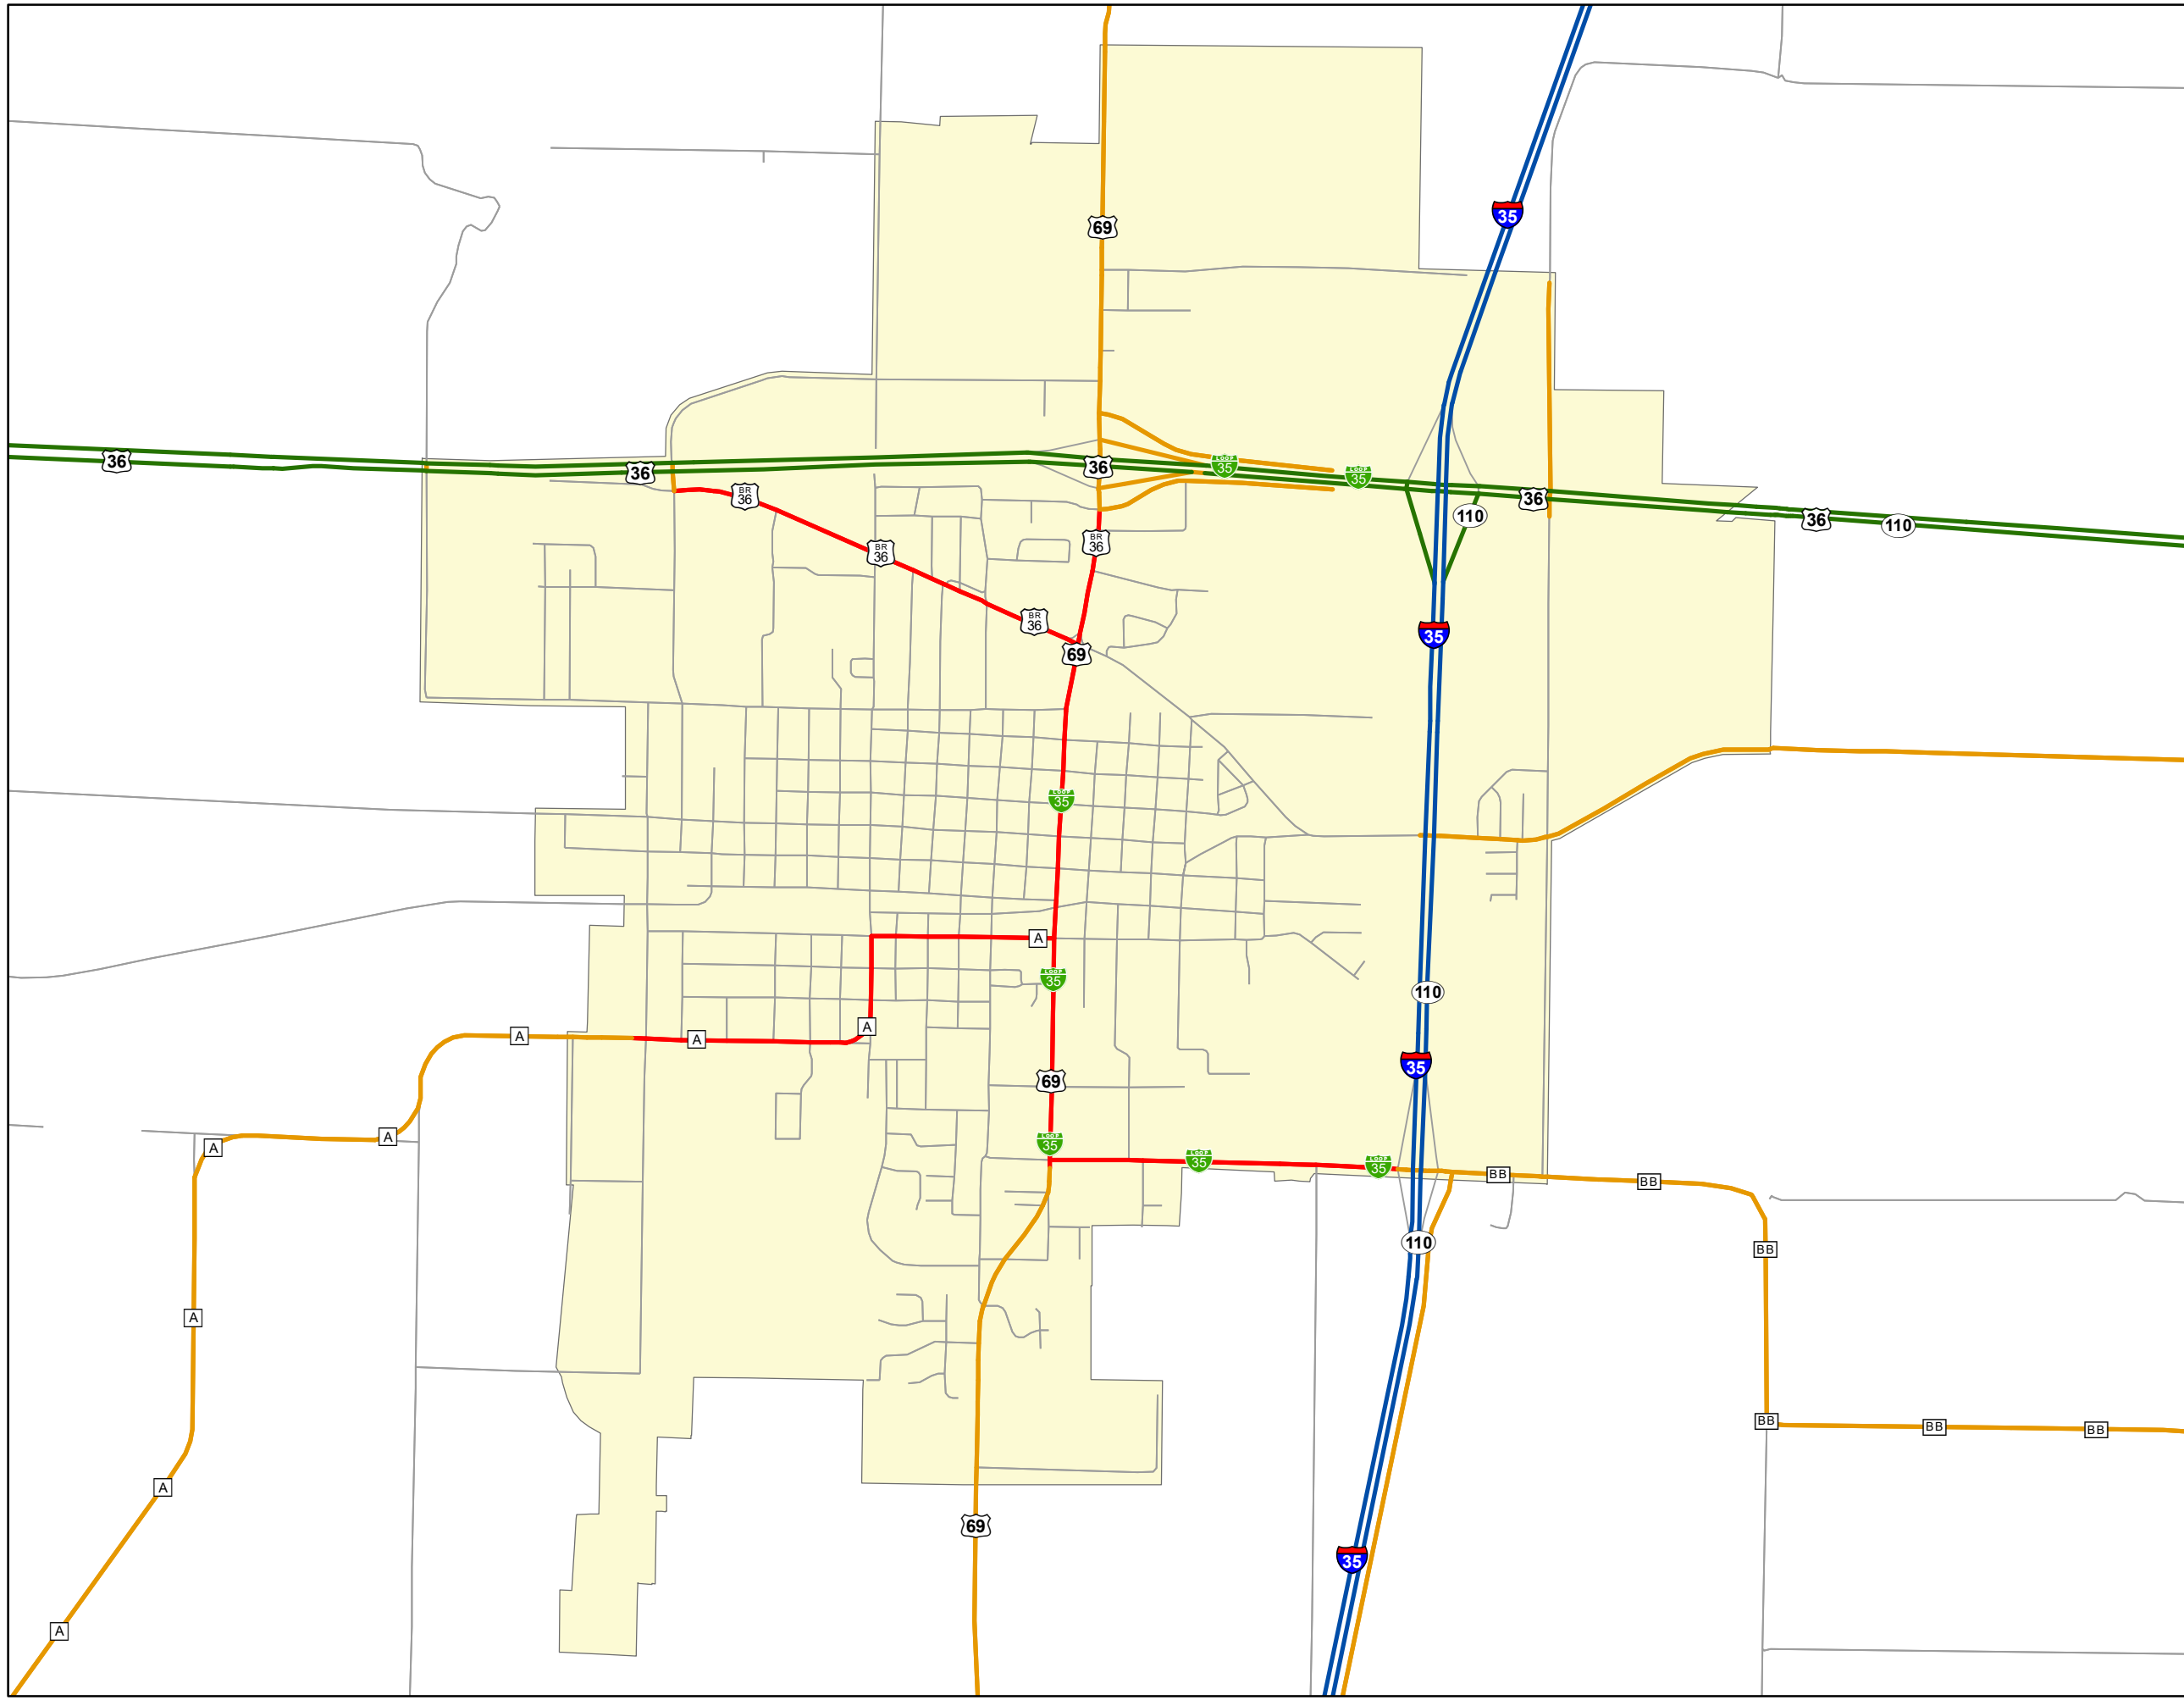

State System Urban Area

**CAMERON
MISSOURI**

State System Class	Miles
Interstate	2.048
Primary	3.108
Supplementary	5.078
State Marked - NOS	
Other Roads	
Urban Area	

105 W. Capitol Ave.
Jefferson City, MO 65102
Phone (573) 526-5478
Fax (573) 526-8052