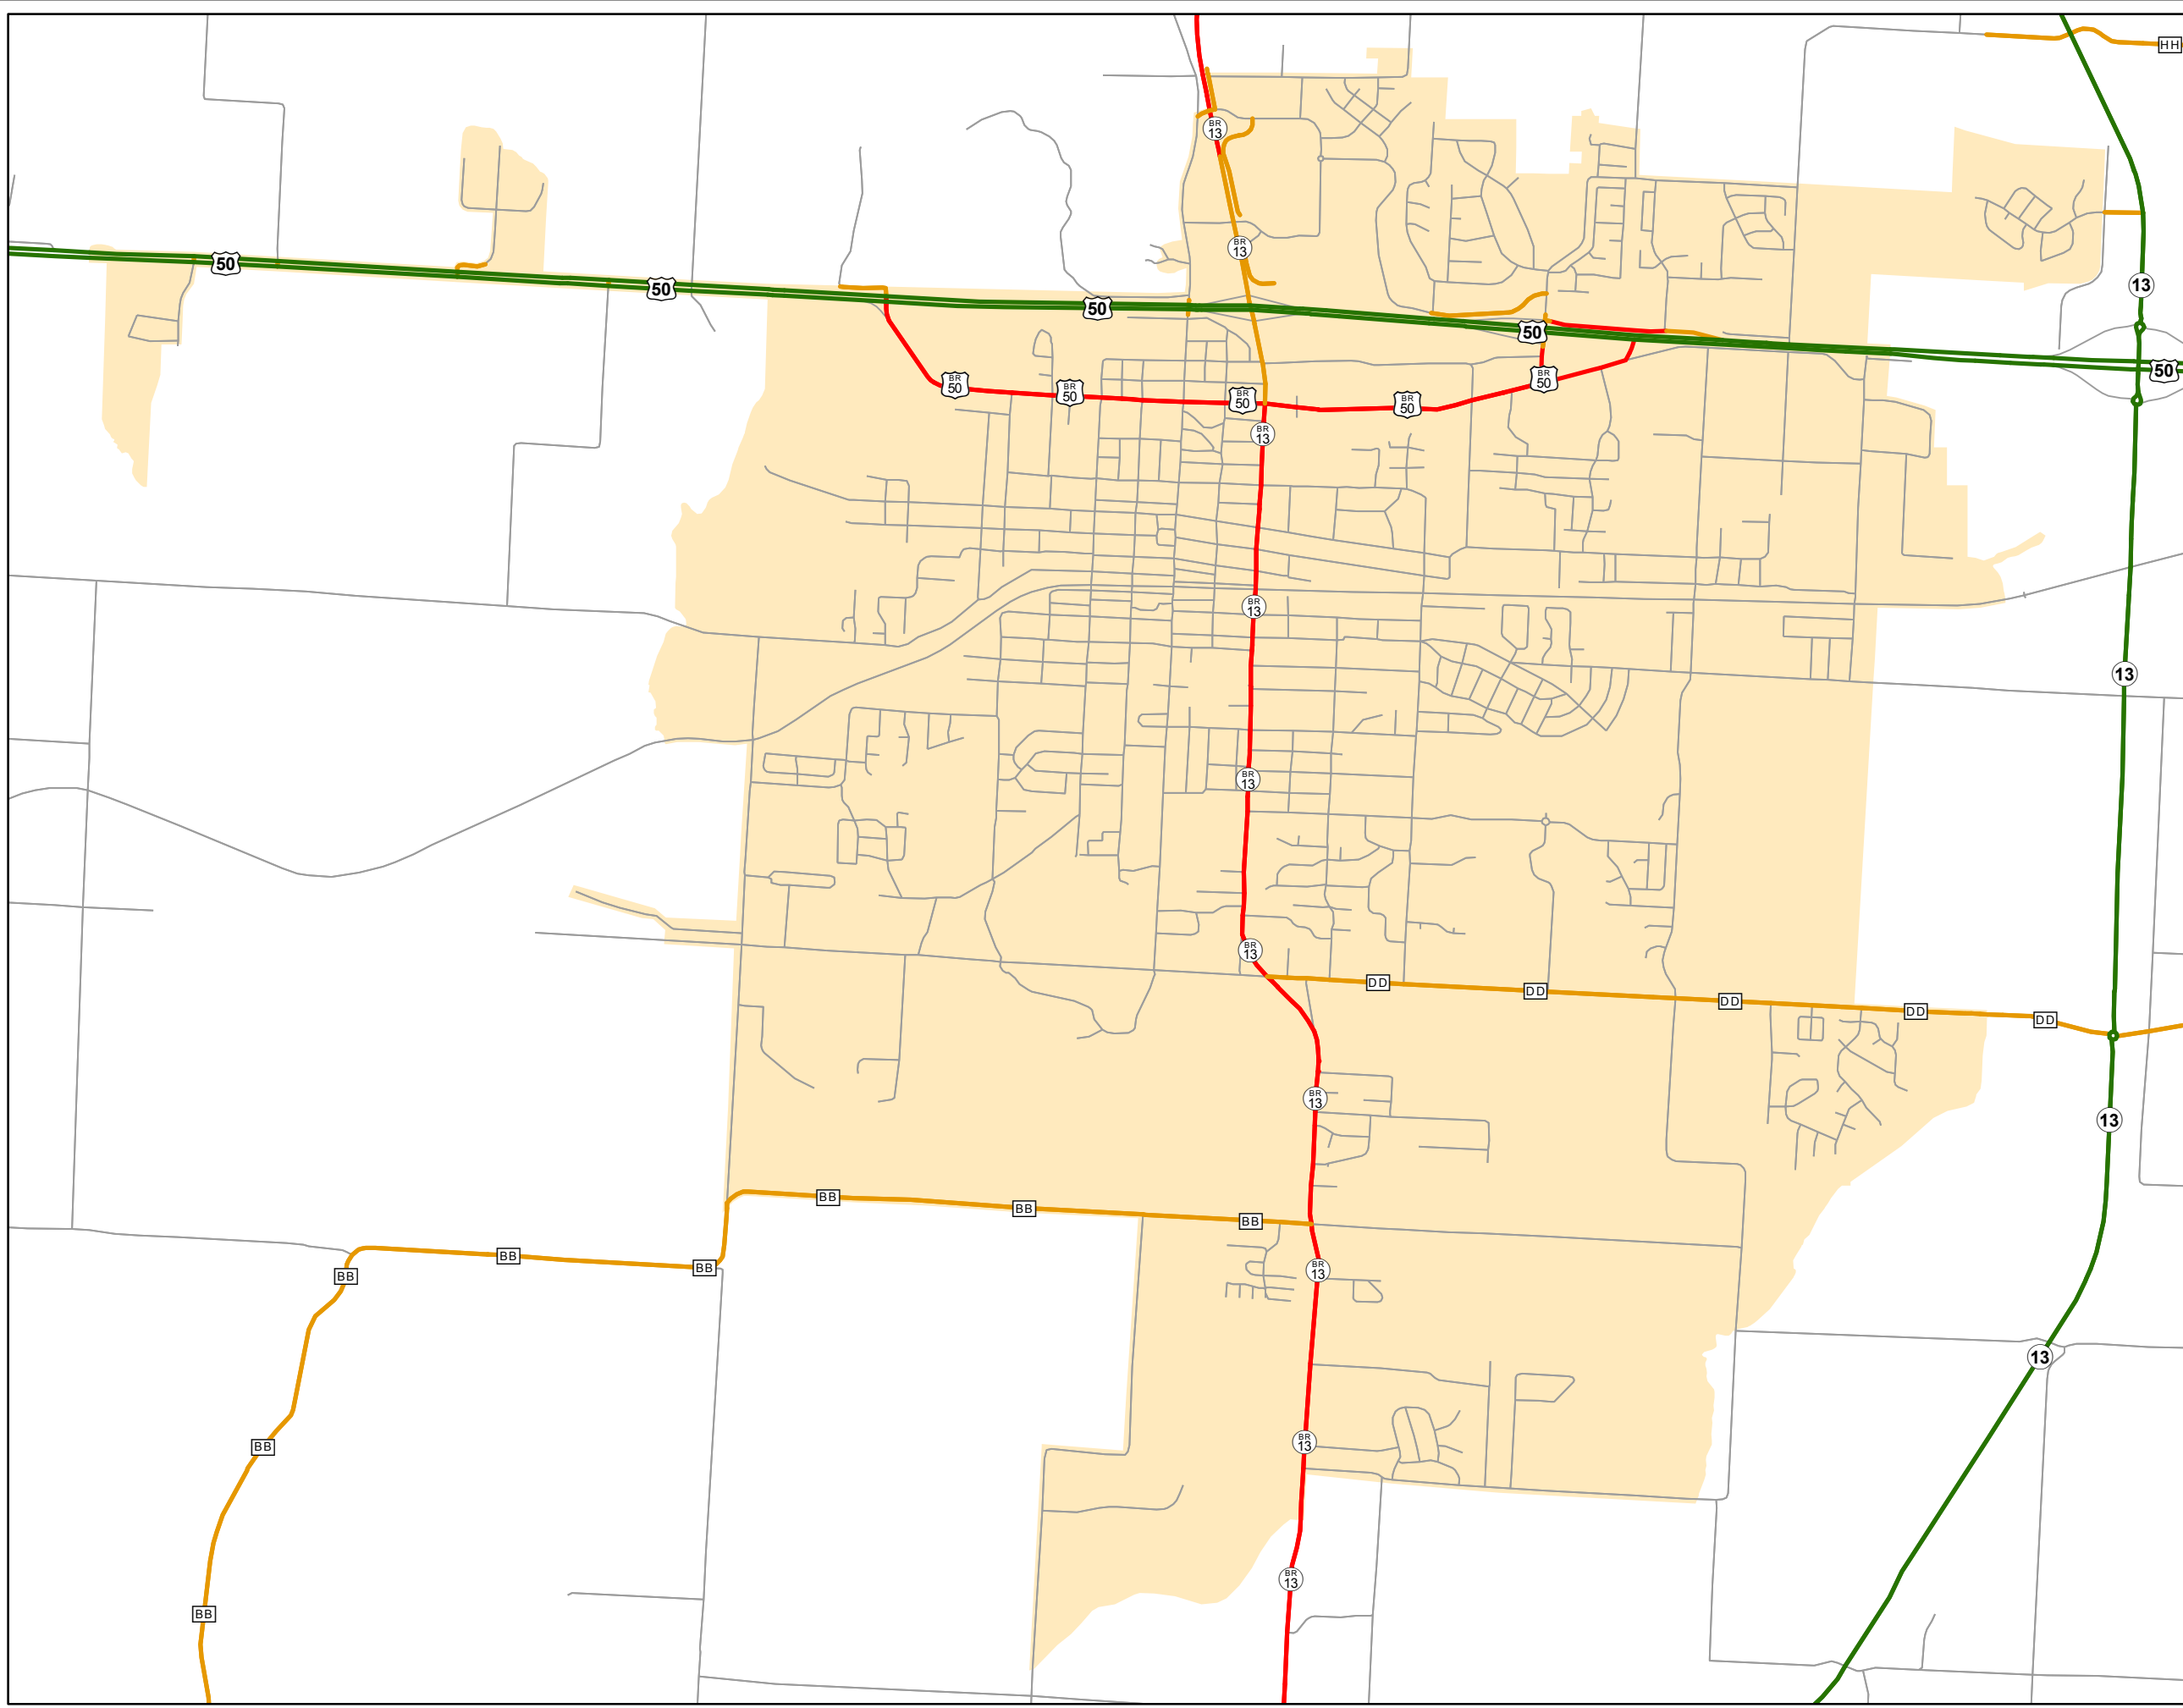

# State System Urban Area

## WARRENSBURG MISSOURI

State System Class	Miles
Interstate	0
Primary	5.541
Supplementary	6.314
State Marked - NOS	
Other Roads	
Urban Area	

105 W. Capitol Ave.  
 Jefferson City, MO 65102  
 Phone (573) 526-5478  
 Fax (573) 526-8052  
 October 2018