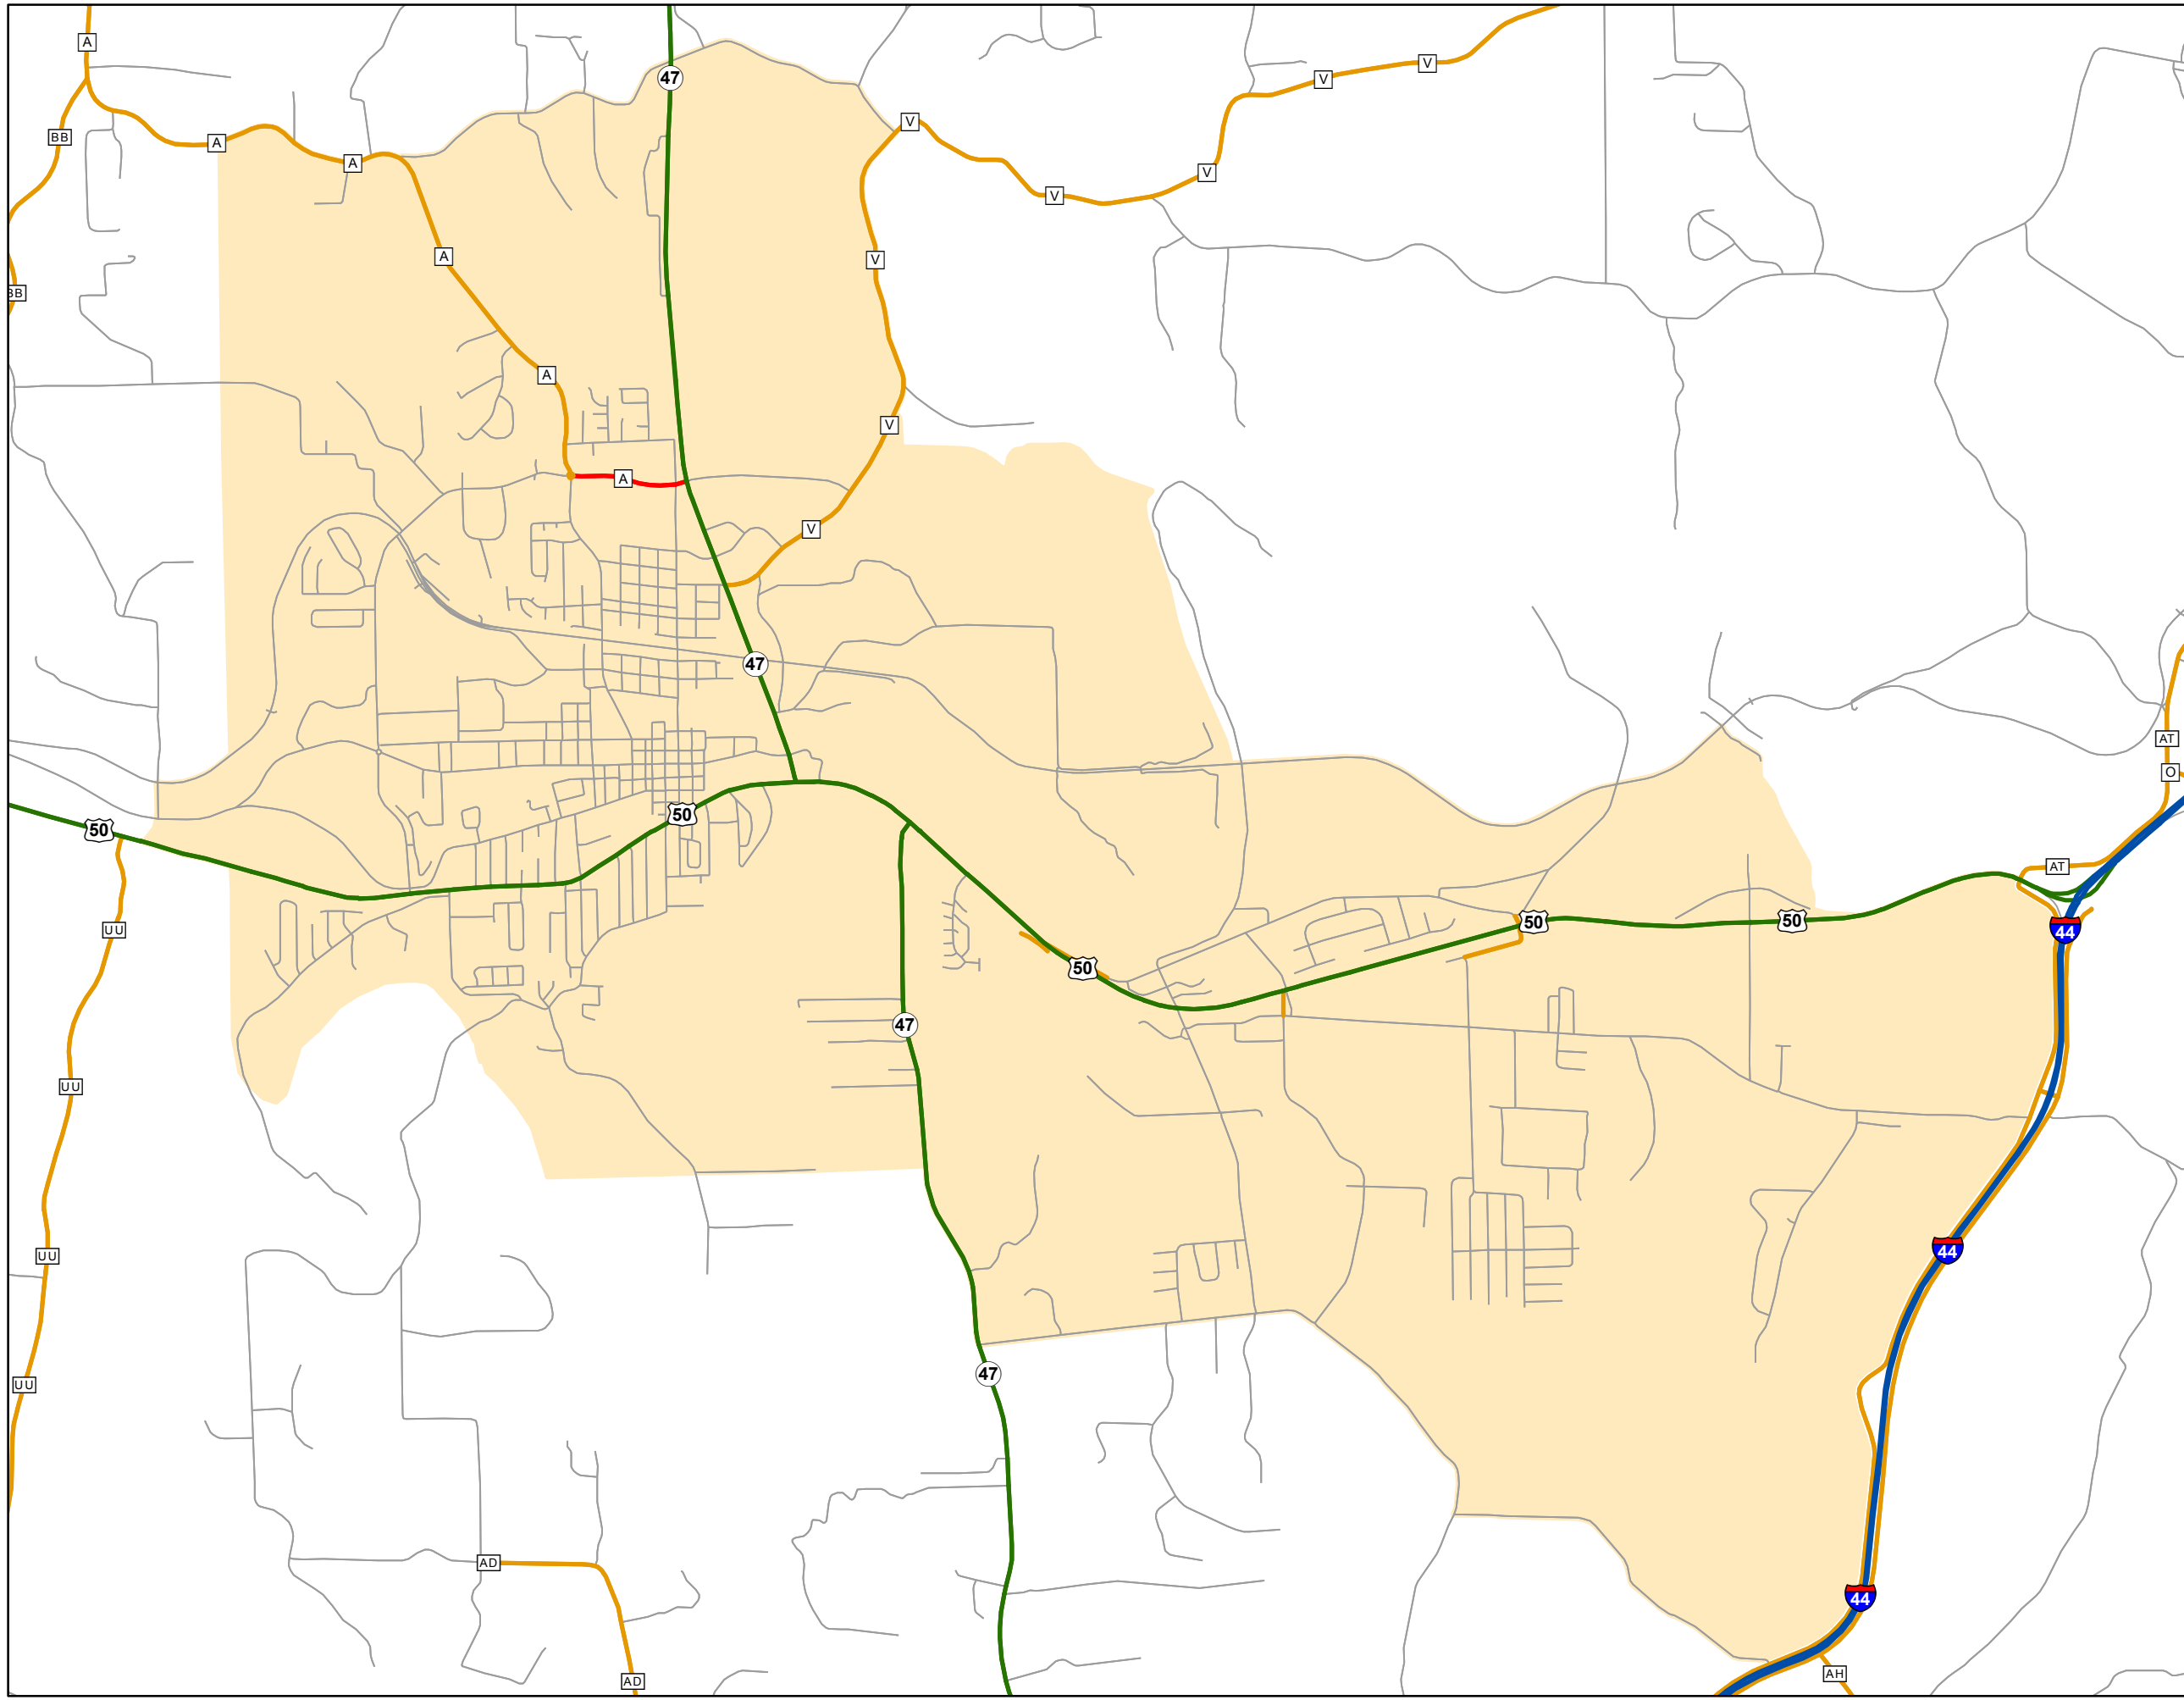

State System Urban Area

**UNION
MISSOURI**

State System Class	Miles
Interstate	0
Primary	11.861
Supplementary	4.88
State Marked - NOS	
Other Roads	
Urban Area	

105 W. Capitol Ave.
 Jefferson City, MO 65102
 Phone (573) 526-5478
 Fax (573) 526-8052
 October 2018