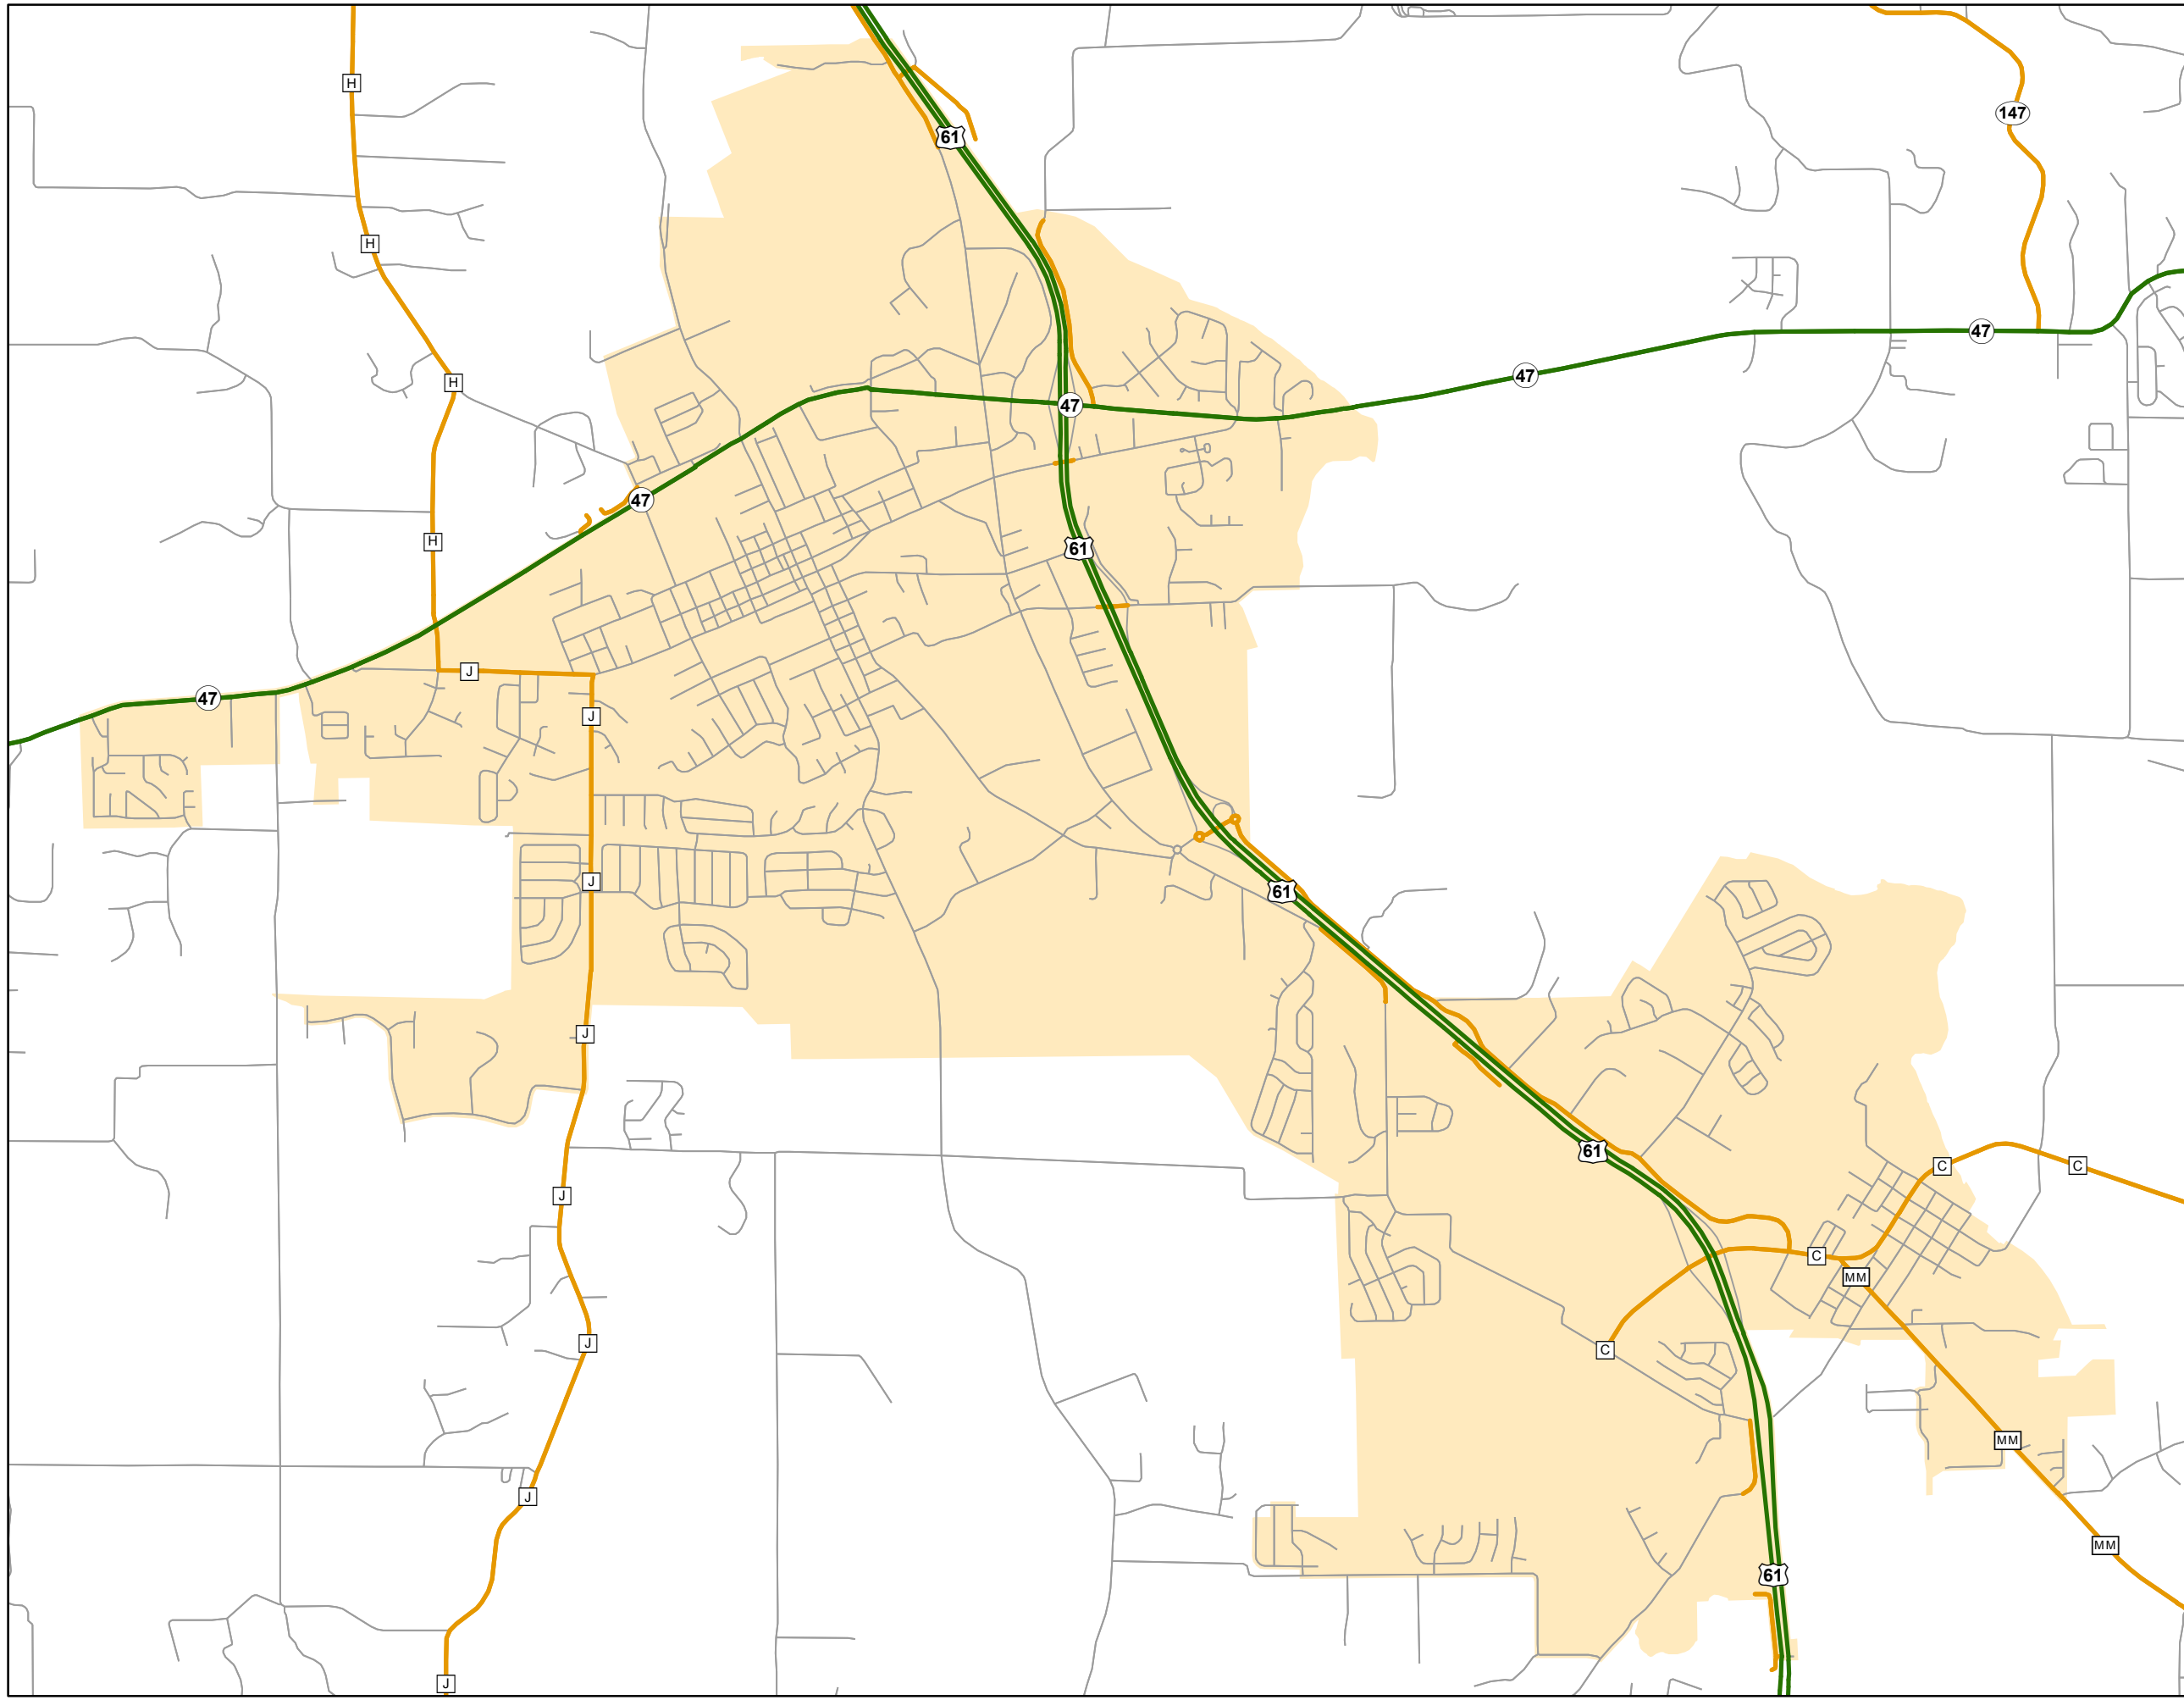

# State System Urban Area

## TROY MISSOURI

State System Class	Miles
Interstate	0
Primary	10.432
Supplementary	8.893
State Marked - NOS	
Other Roads	
Urban Area	

105 W. Capitol Ave.  
 Jefferson City, MO 65102  
 Phone (573) 526-5478  
 Fax (573) 526-8052  
 October 2018