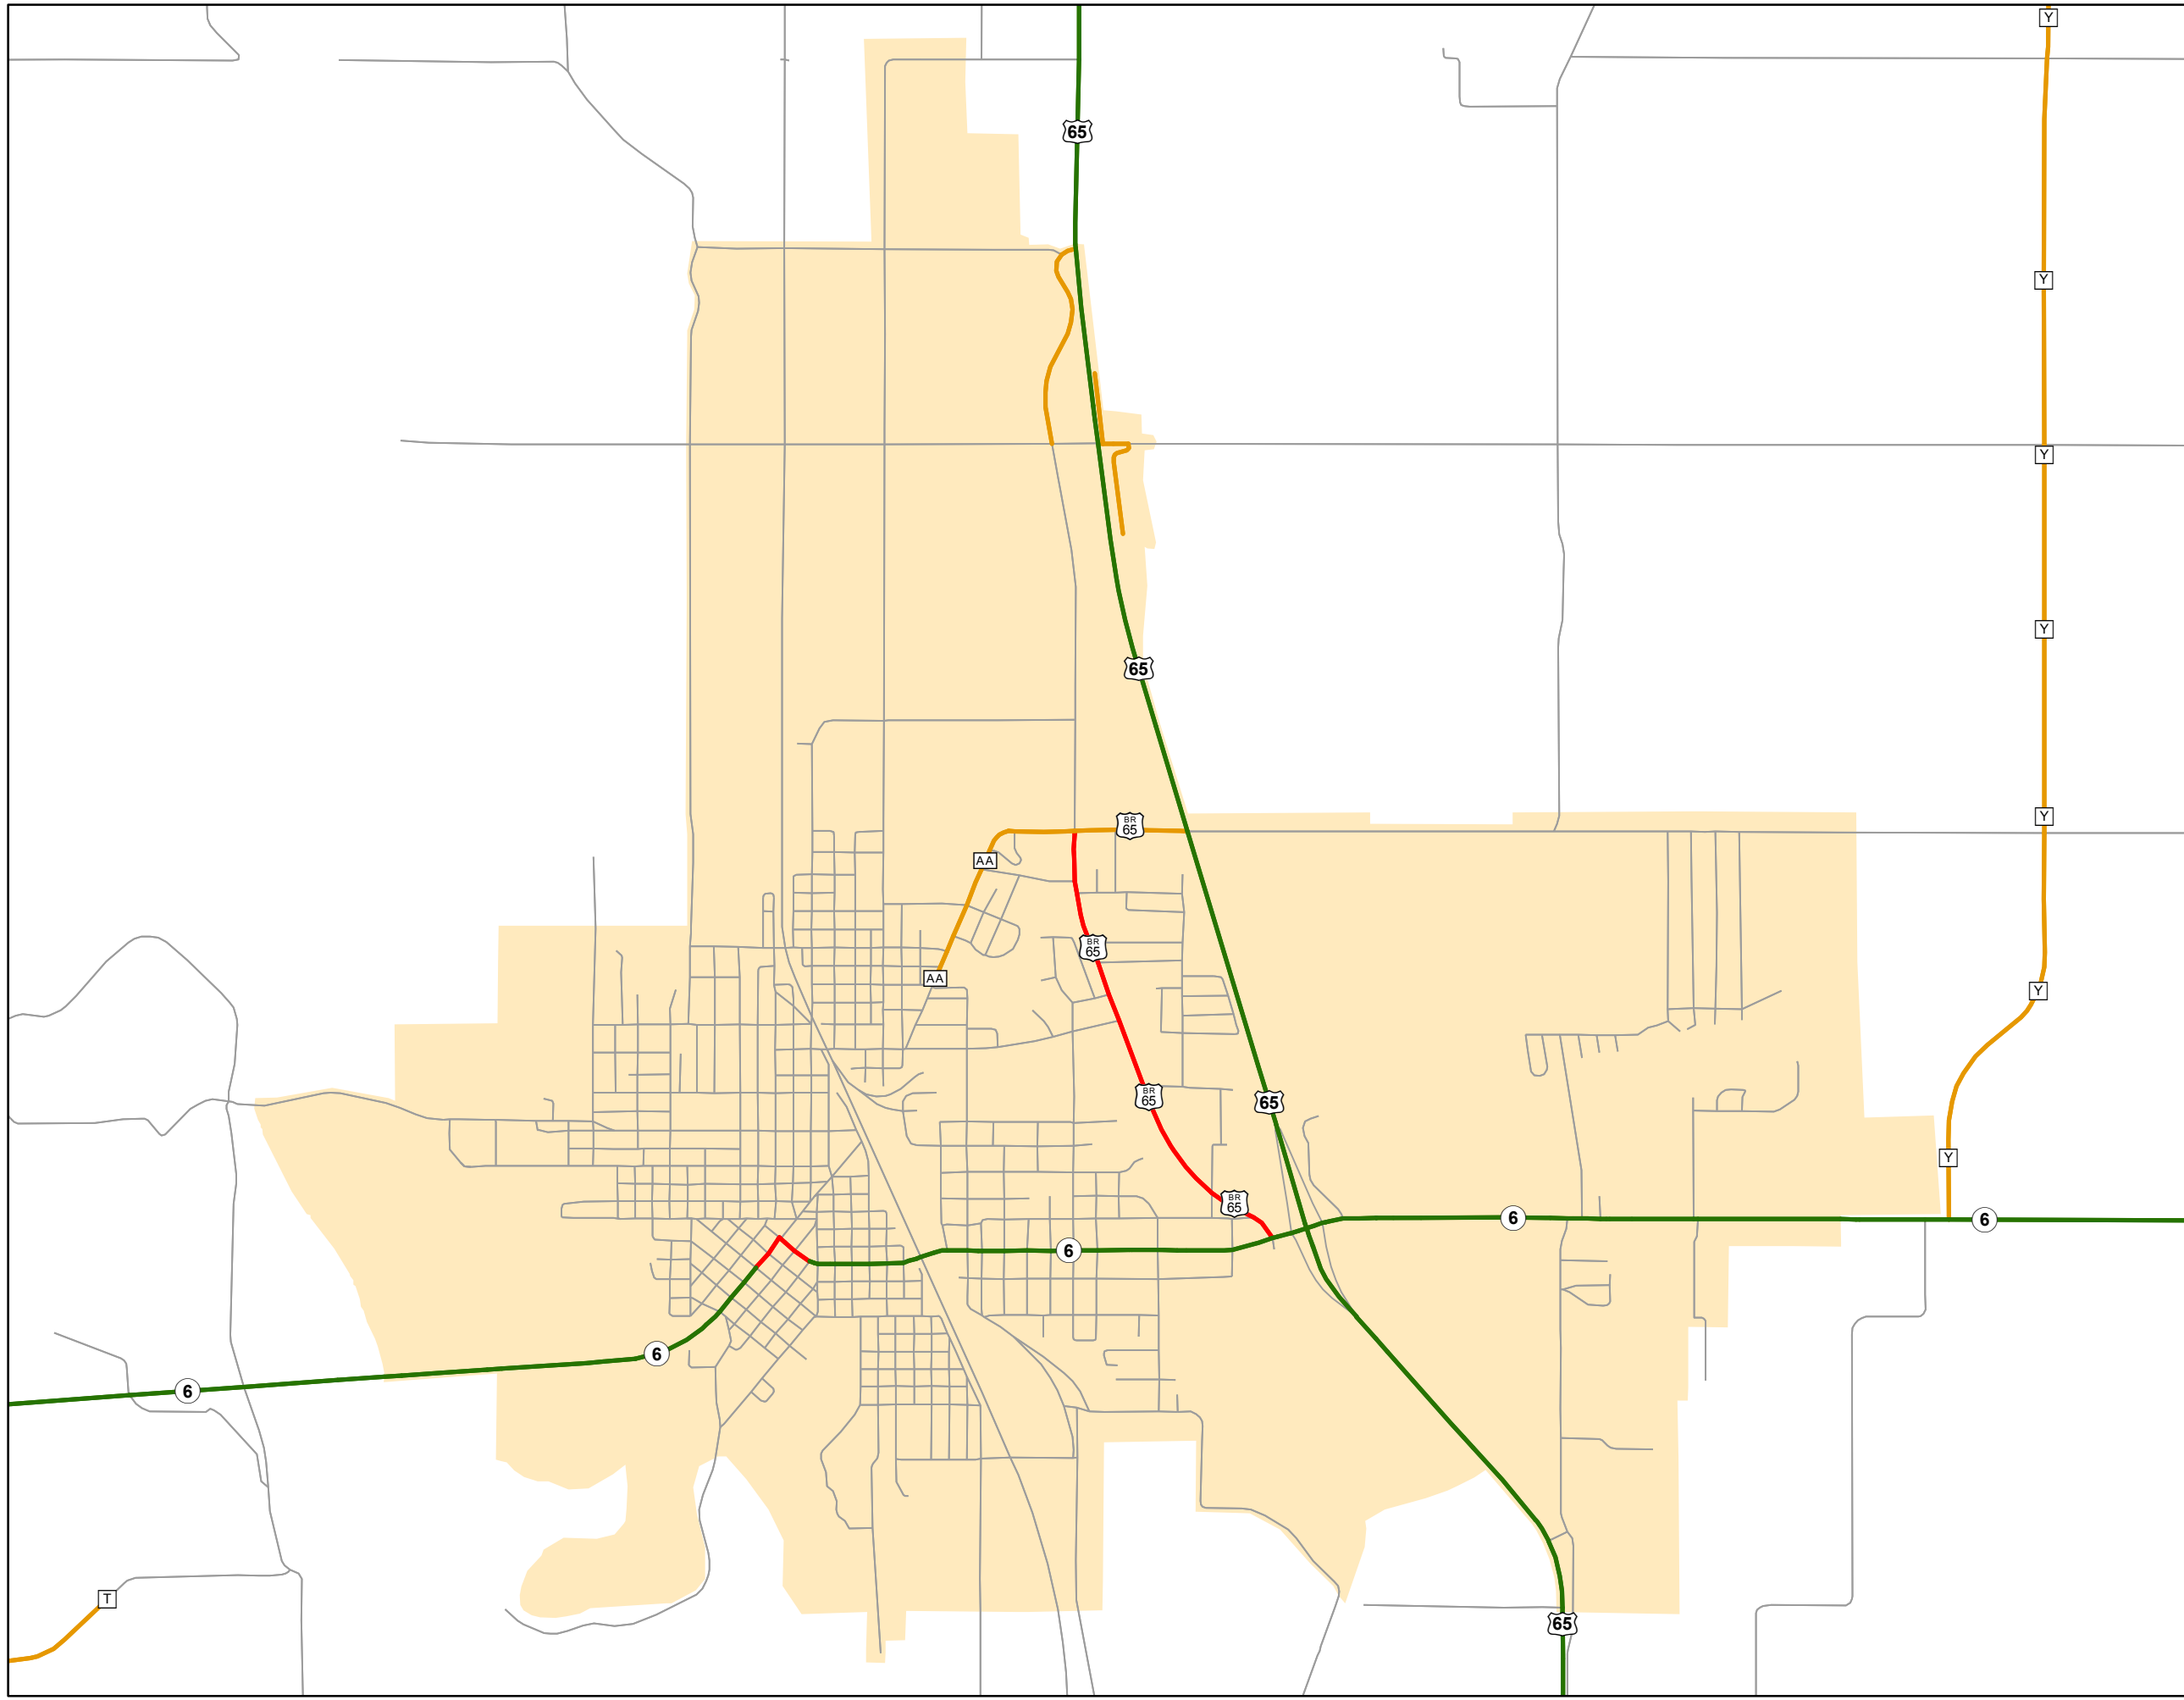

State System Urban Area

**TRENTON
MISSOURI**

State System Class	Miles
Interstate	0
Primary	7.595
Supplementary	1.996
State Marked - NOS	
Other Roads	
Urban Area	

105 W. Capitol Ave.
 Jefferson City, MO 65102
 Phone (573) 526-5478
 Fax (573) 526-8052
 October 2018