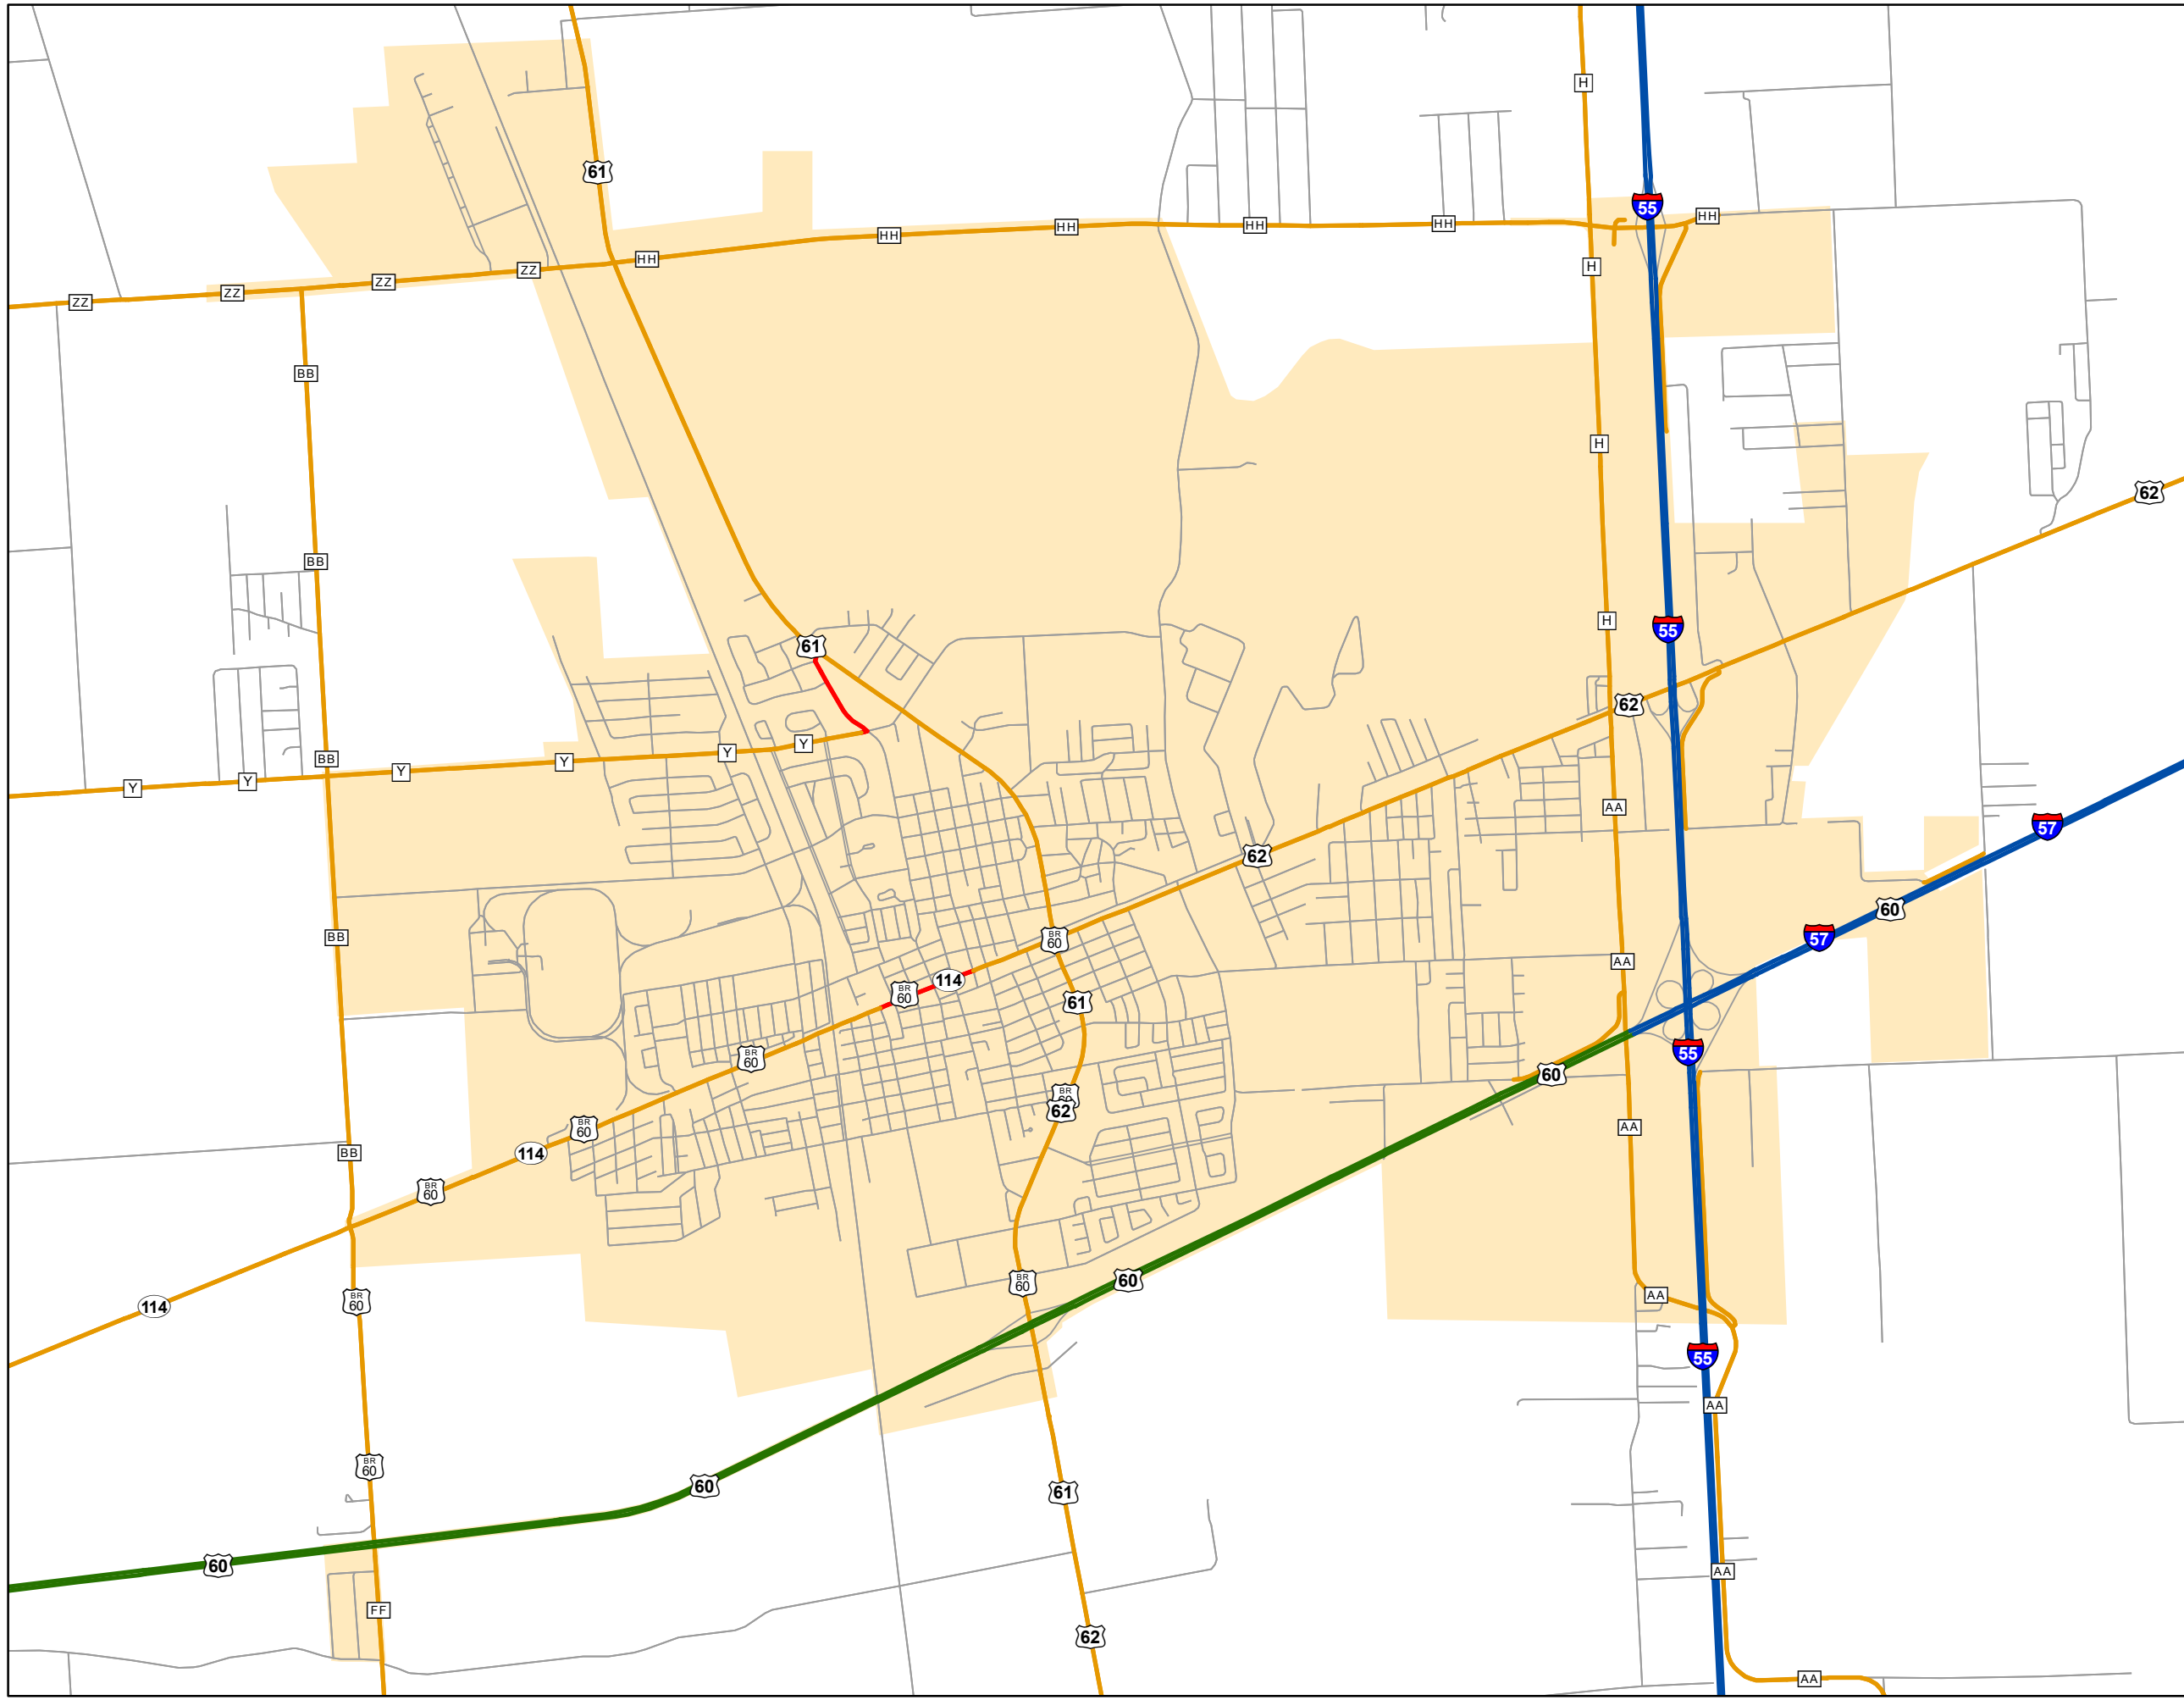

State System Urban Area

**SIKESTON
MISSOURI**

State System Class	Miles
Interstate	5.767
Primary	5.852
Supplementary	30.09
State Marked - NOS	
Other Roads	
Urban Area	

105 W. Capitol Ave.
 Jefferson City, MO 65102
 Phone (573) 526-5478
 Fax (573) 526-8052
 October 2018