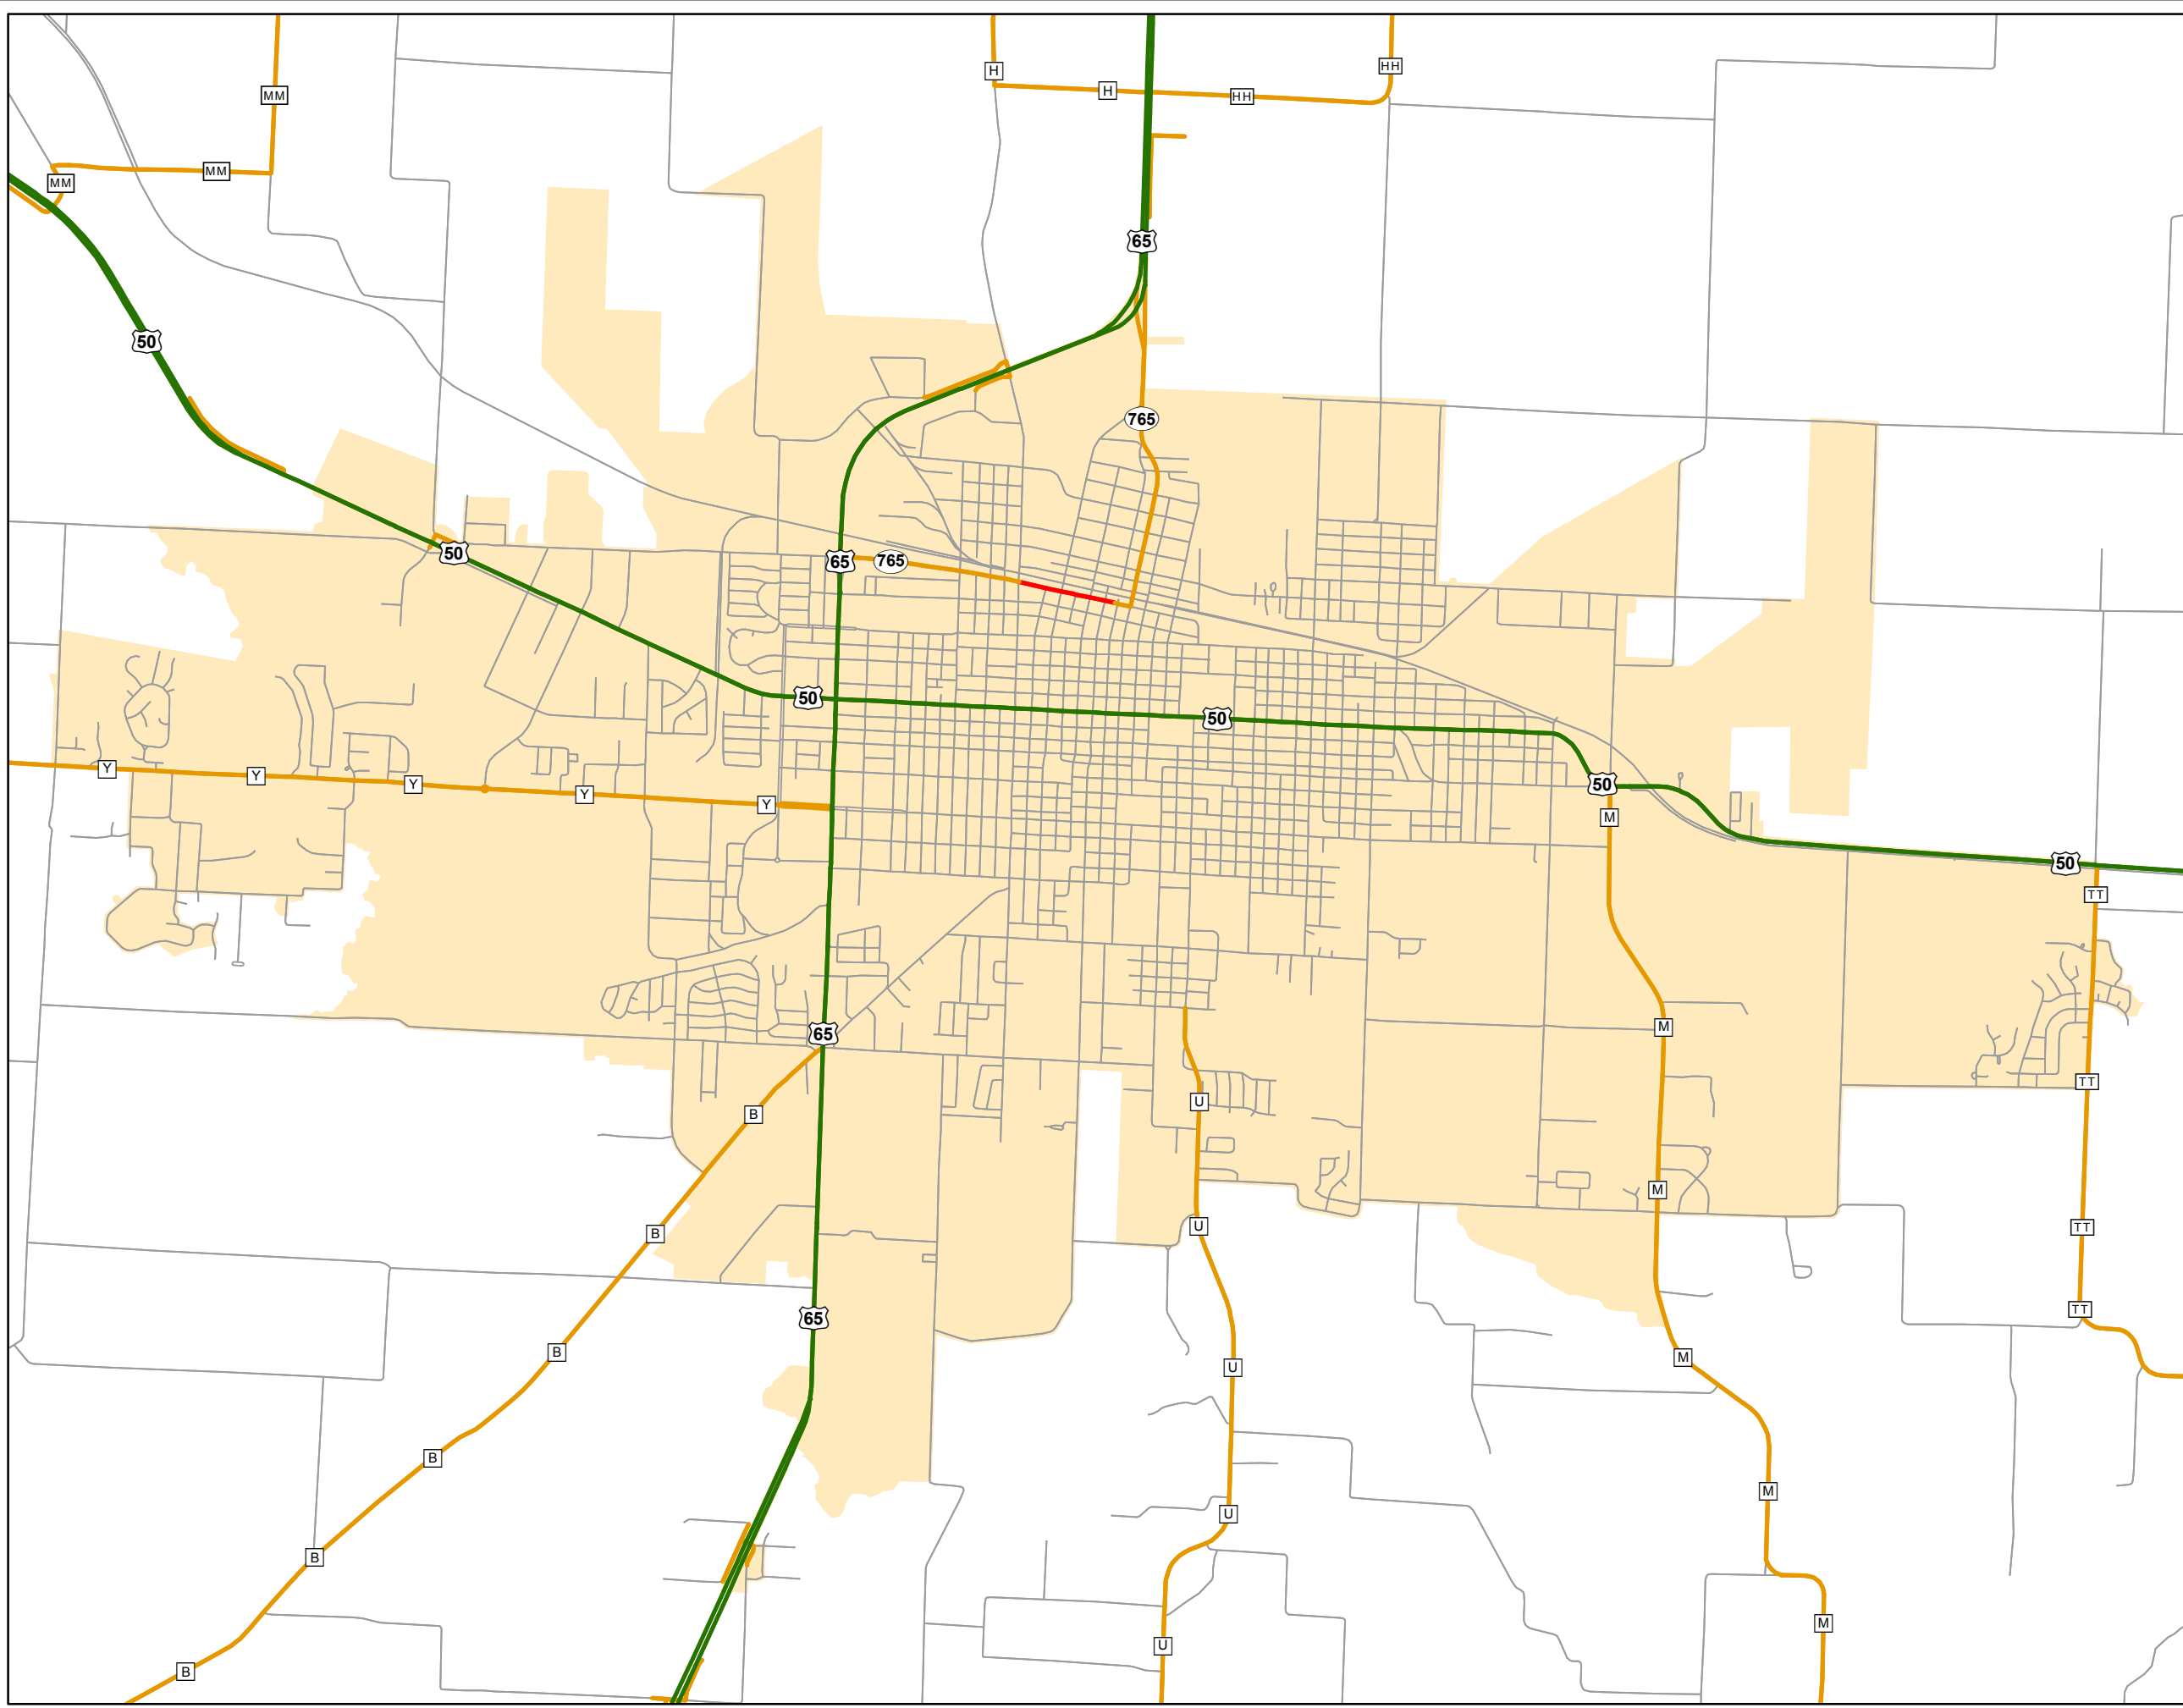

State System Urban Area

SEDALIA MISSOURI

State System Class	Miles
Interstate	0
Primary	14.265
Supplementary	11.296
State Marked - NOS	
Other Roads	
Urban Area	

105 W. Capitol Ave.
 Jefferson City, MO 65102
 Phone (573) 526-5478
 Fax (573) 526-8052
 October 2018