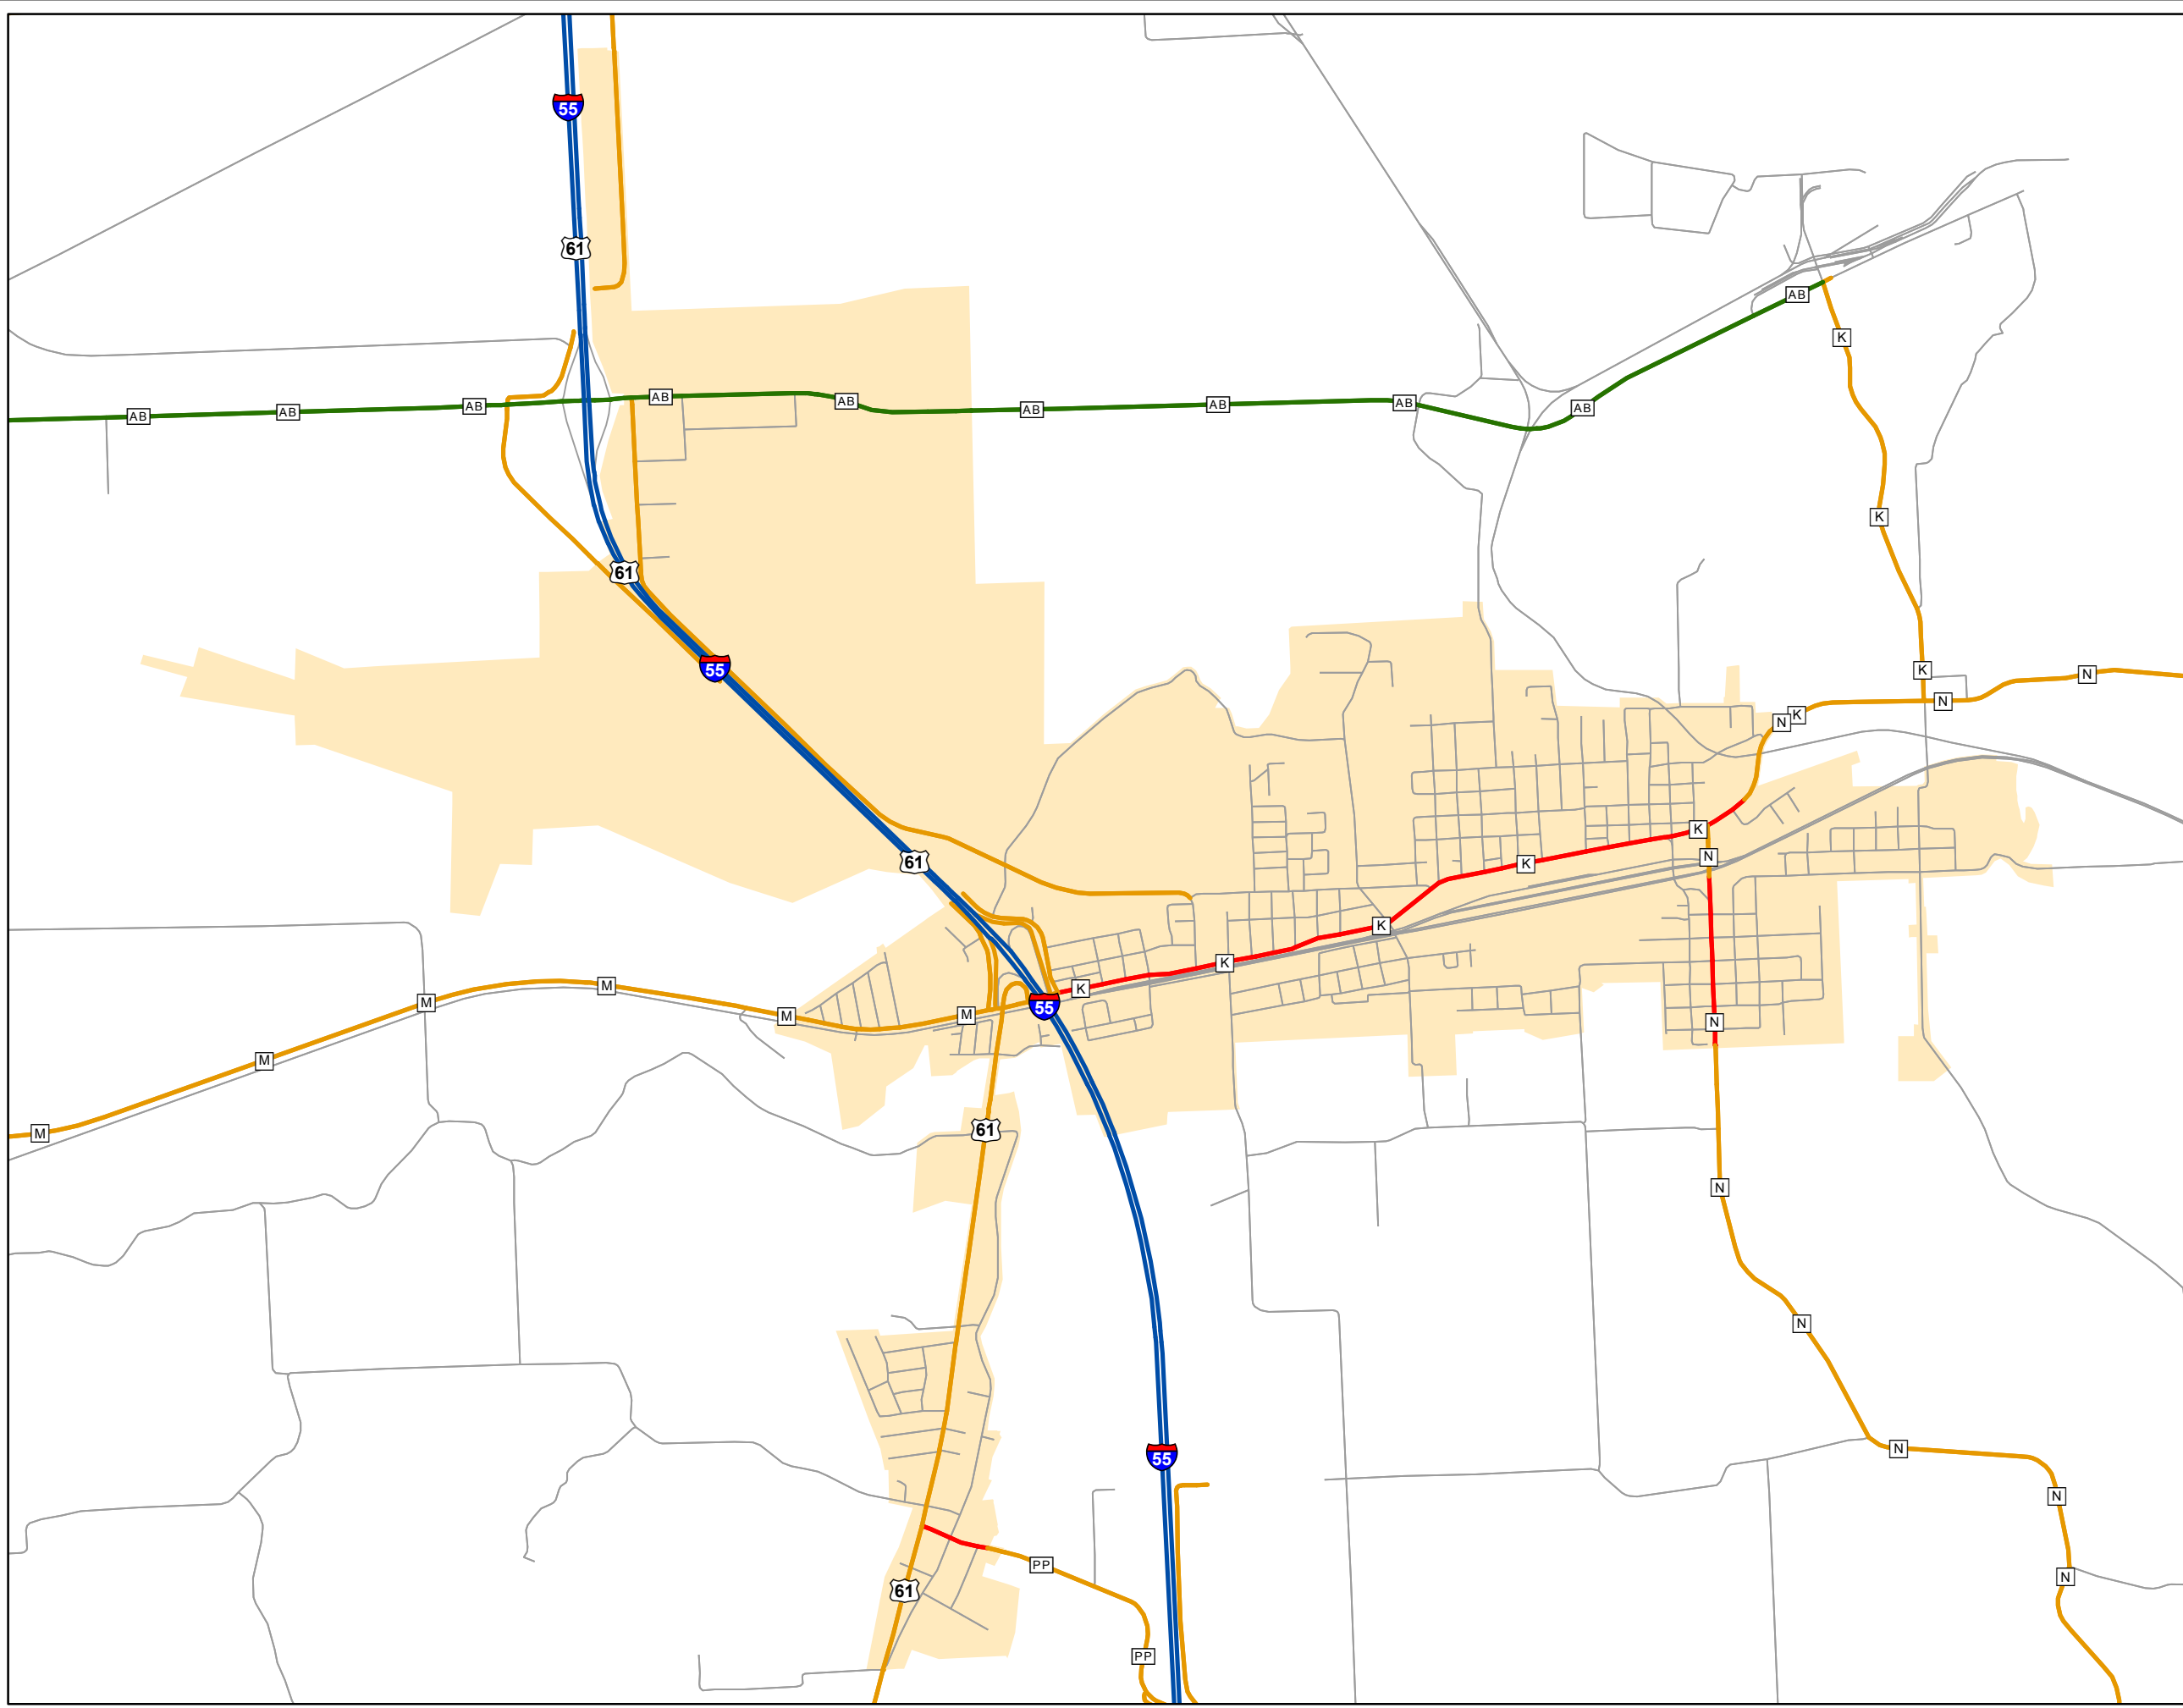

State System Urban Area

SCOTT CITY MISSOURI

State System Class	Miles
Interstate	2.408
Primary	1.047
Supplementary	8.218
State Marked - NOS	
Other Roads	
Urban Area	

105 W. Capitol Ave.
 Jefferson City, MO 65102
 Phone (573) 526-5478
 Fax (573) 526-8052
 October 2018