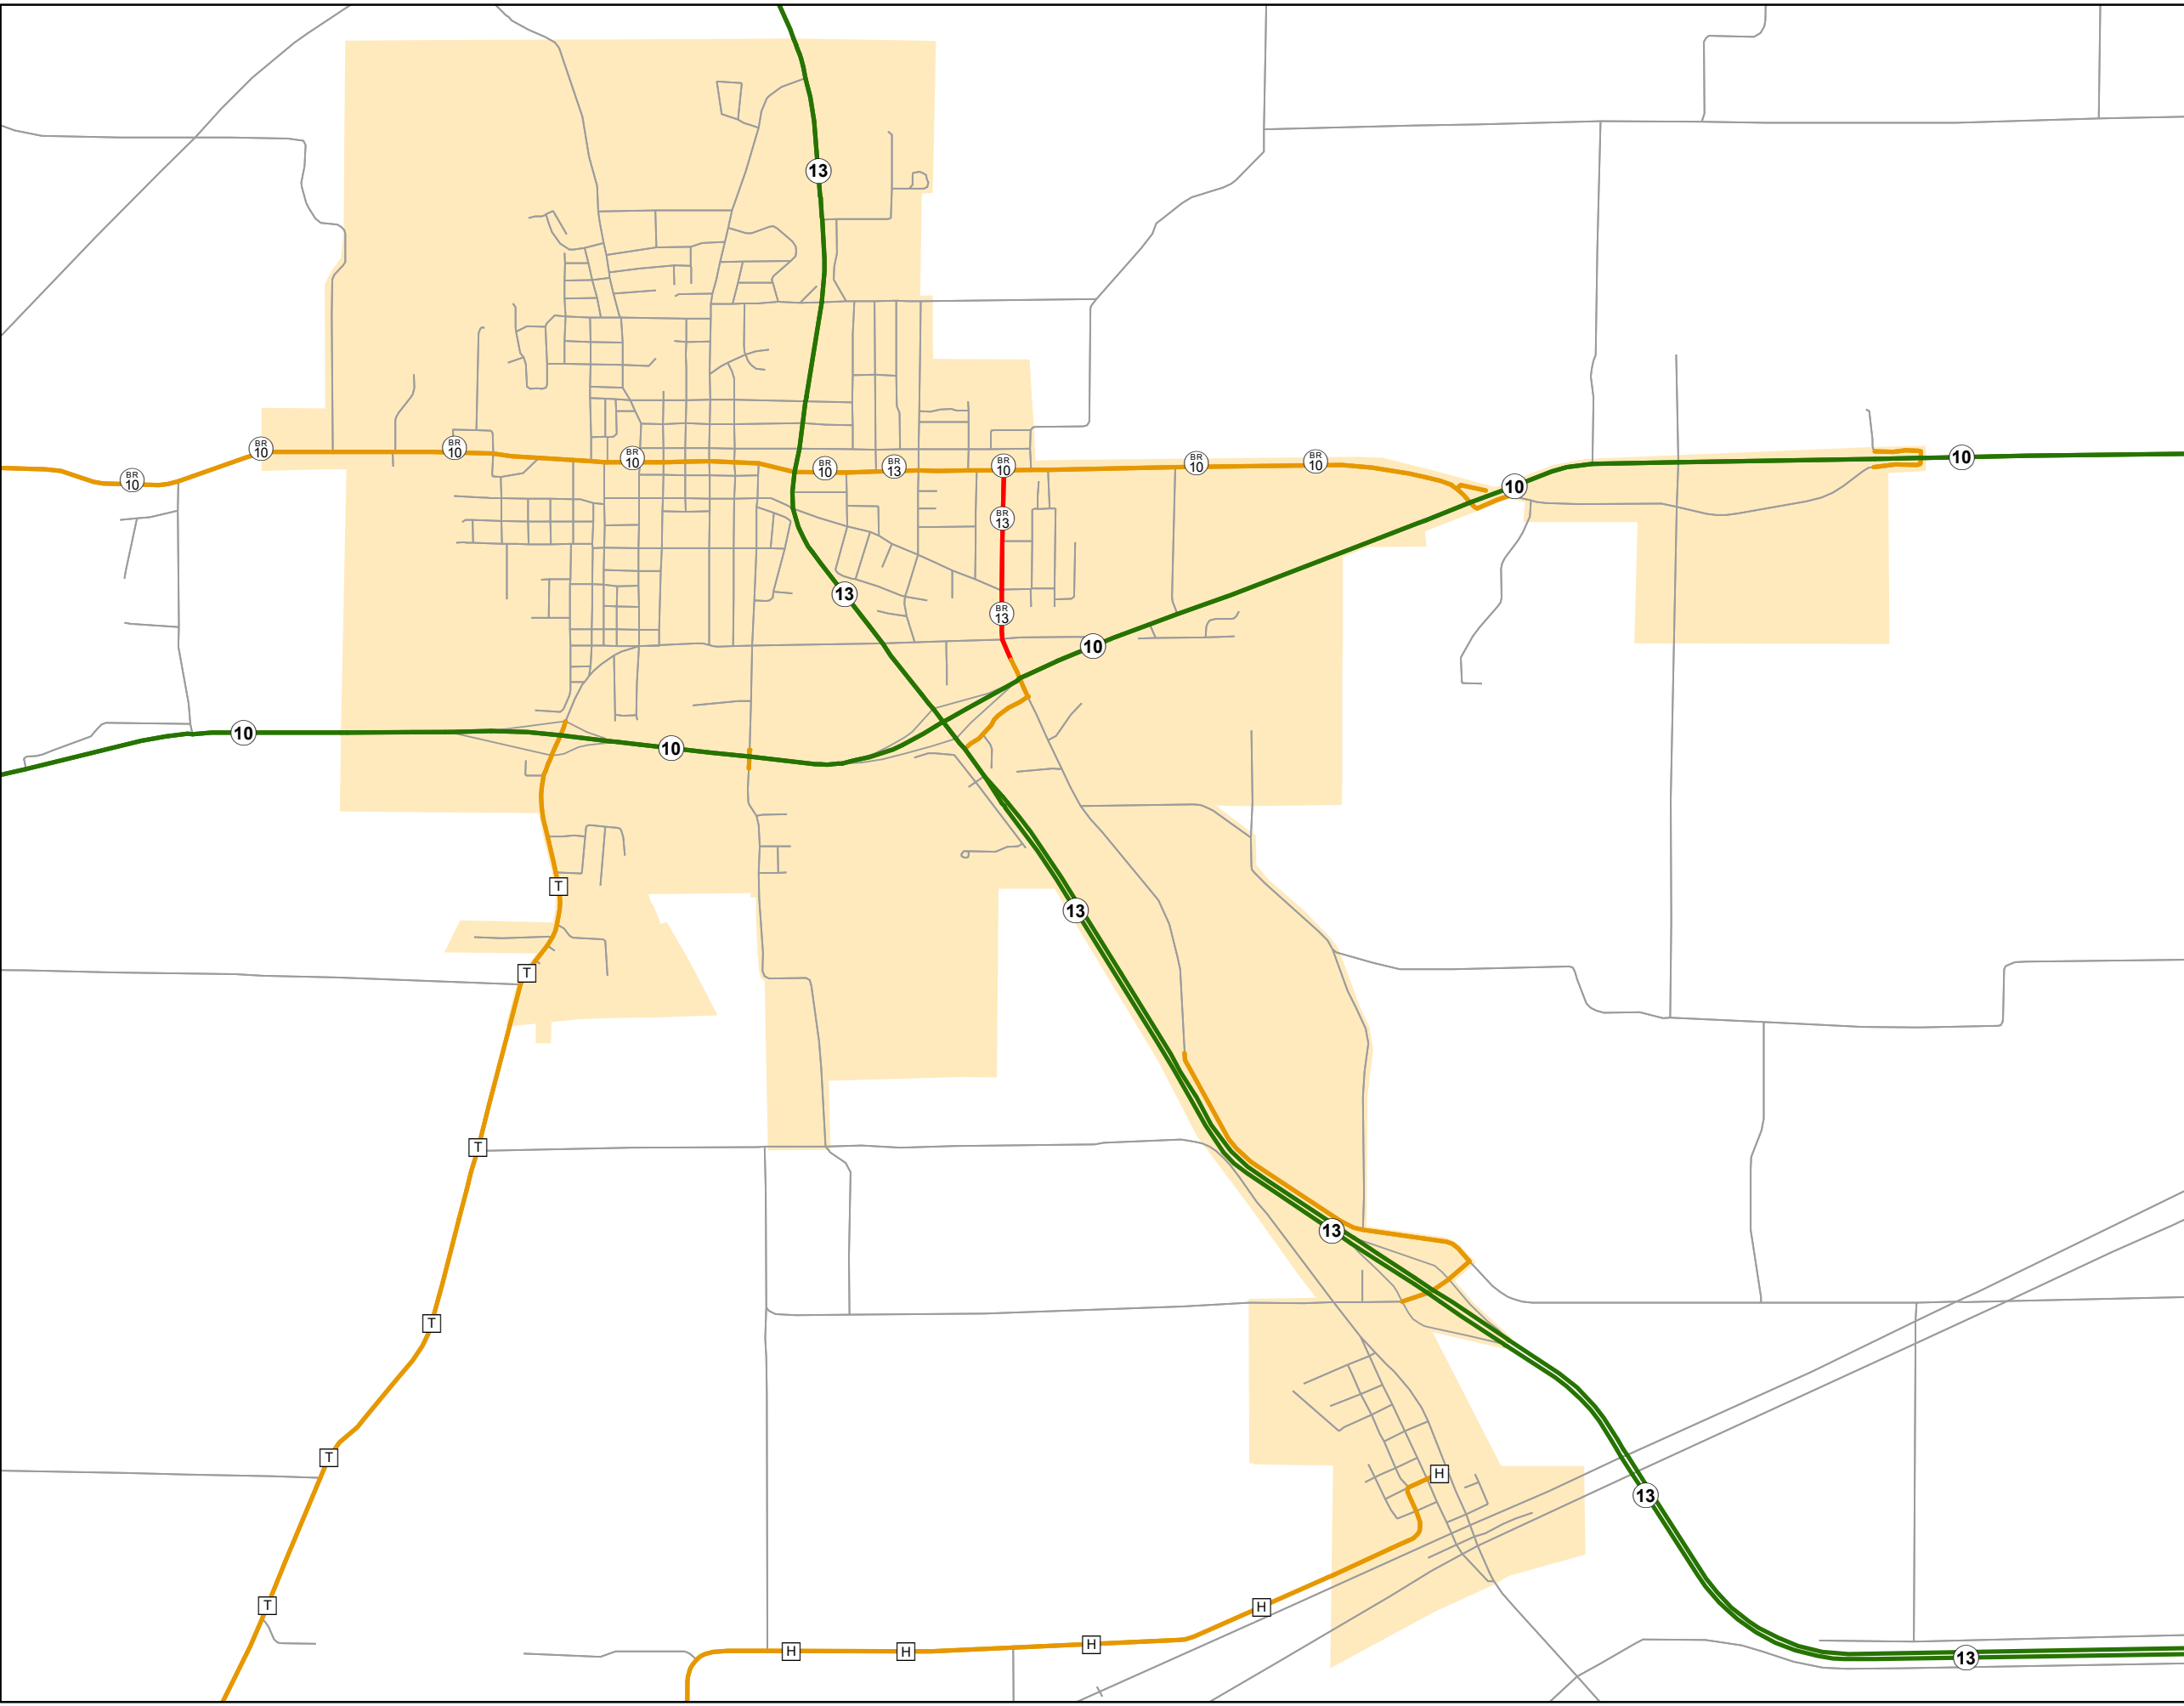

State System Urban Area

**RICHMOND
MISSOURI**

State System Class	Miles
Interstate	0
Primary	9.679
Supplementary	7.493
State Marked - NOS	
Other Roads	
Urban Area	

105 W. Capitol Ave.
 Jefferson City, MO 65102
 Phone (573) 526-5478
 Fax (573) 526-8052
 October 2018