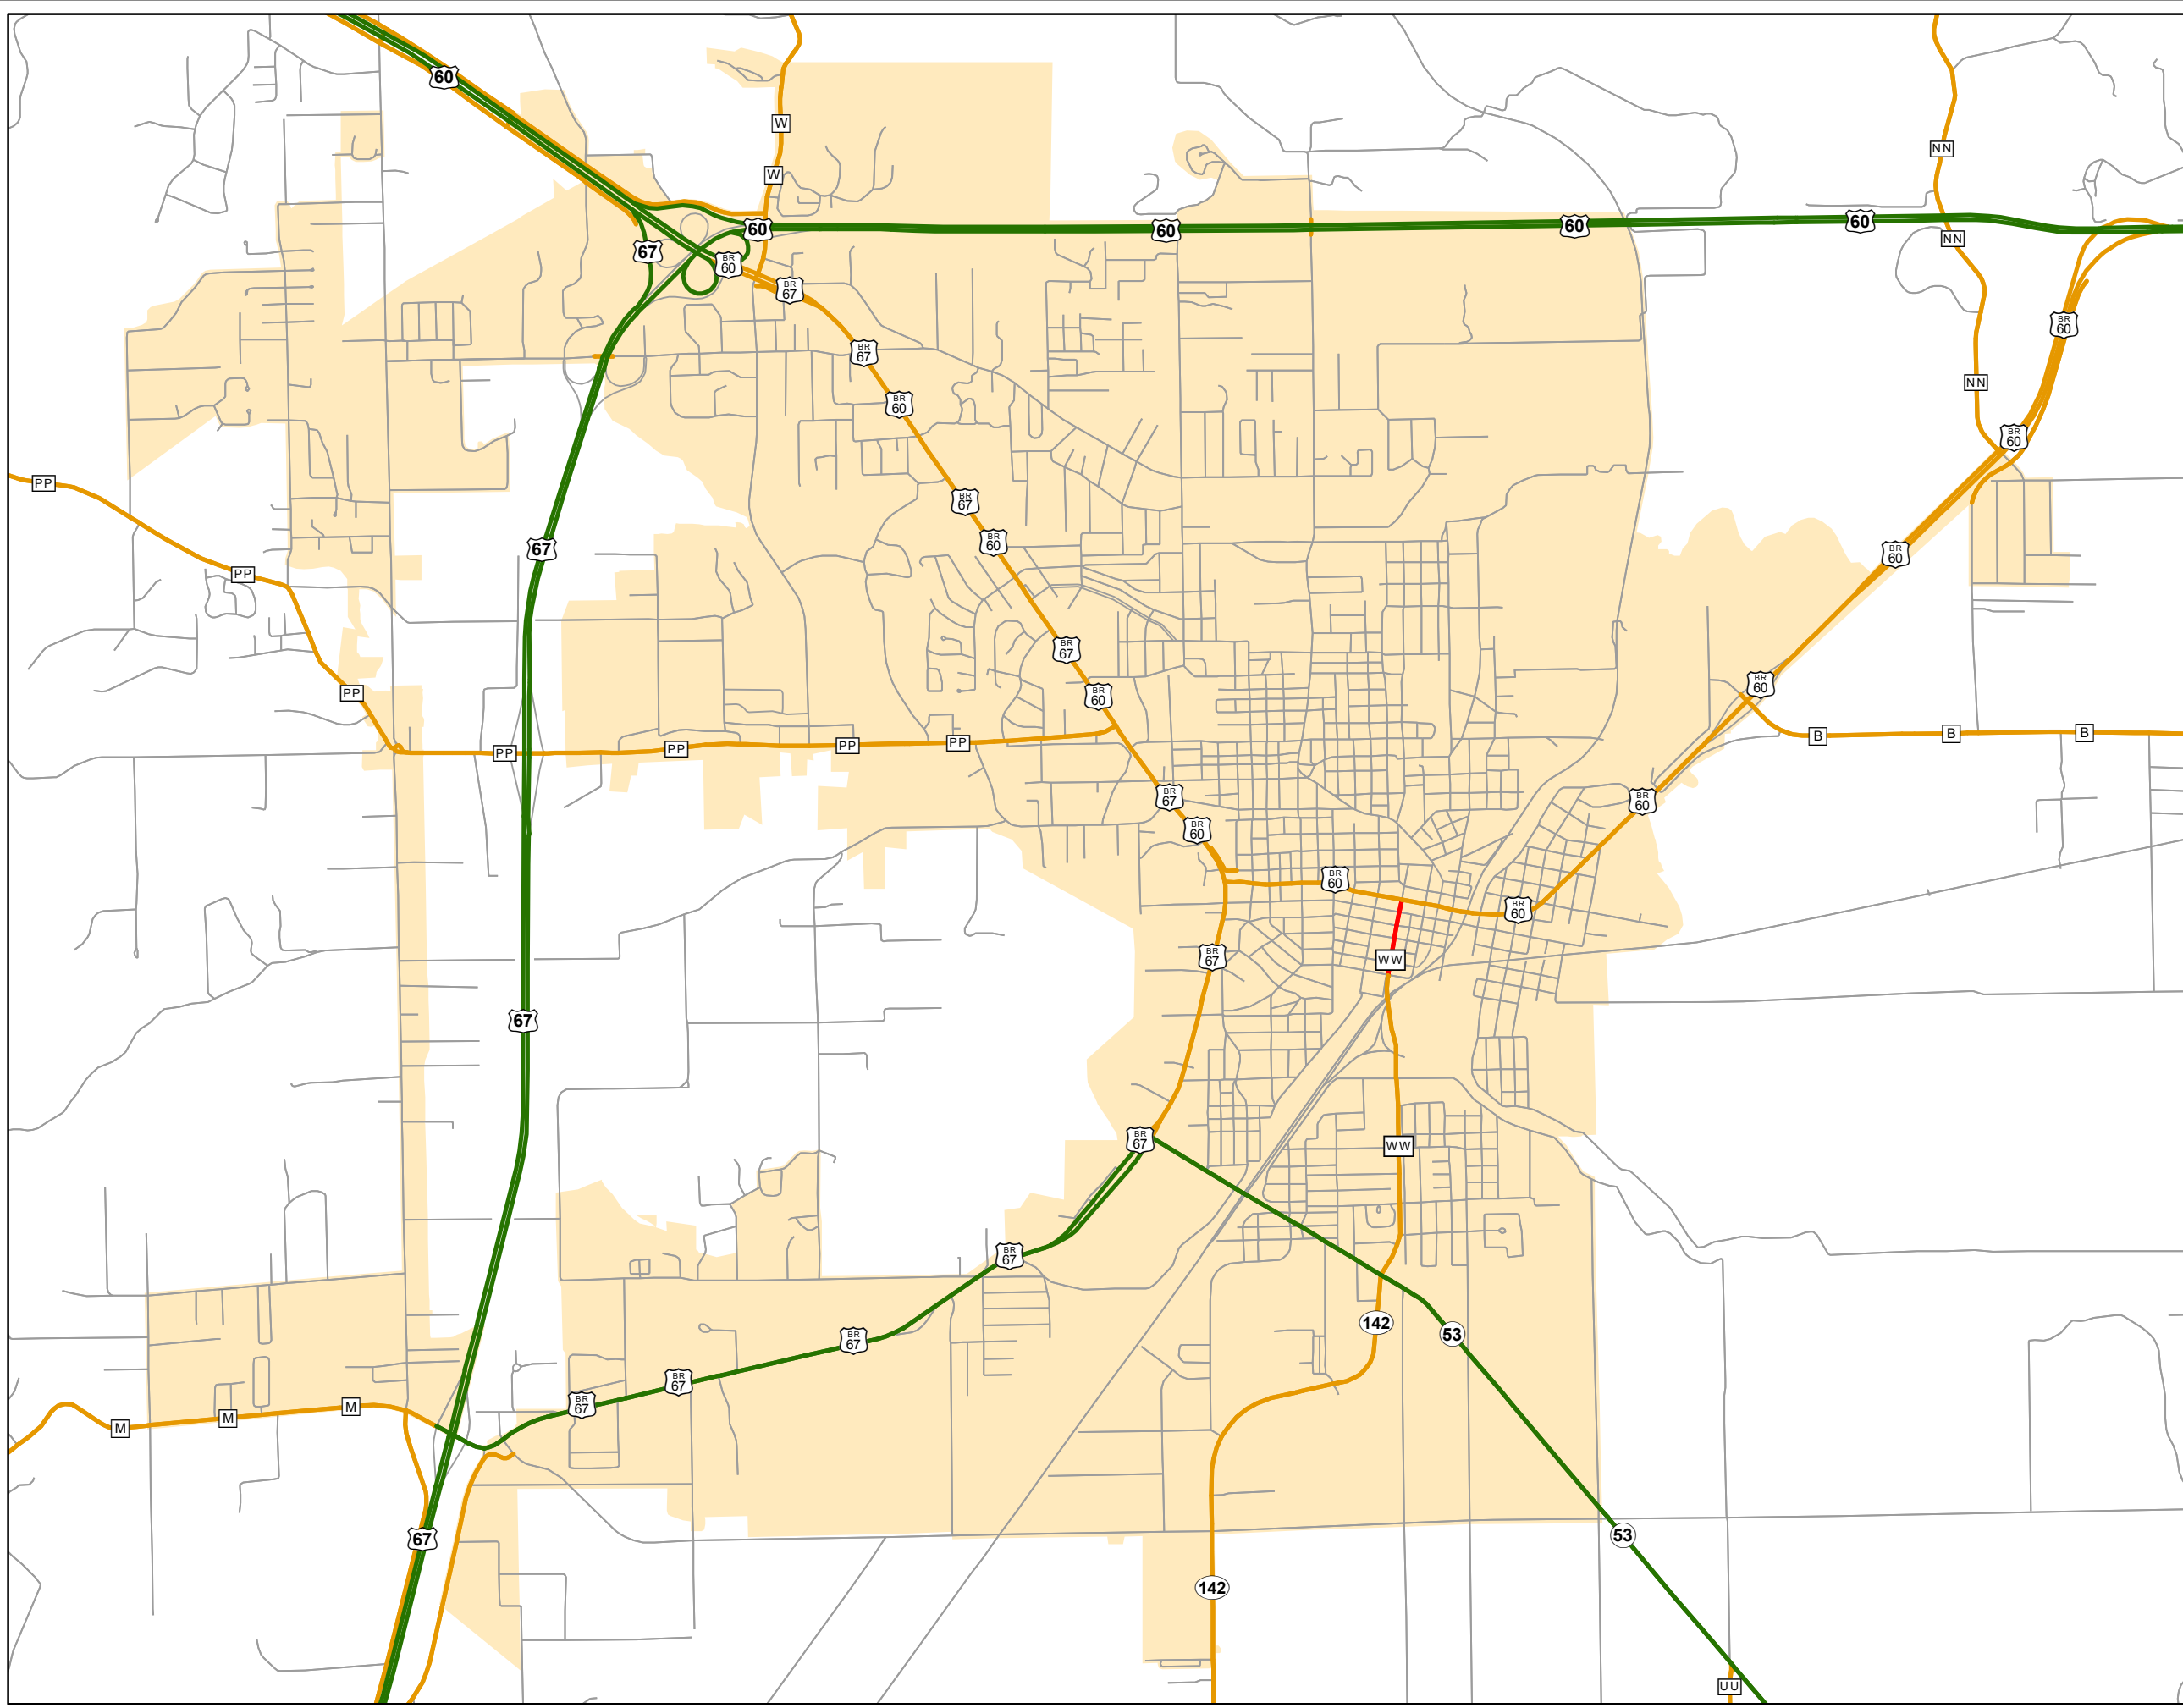

# State System Urban Area POPLAR BLUFF MISSOURI

State System Class	Miles
Interstate	0
Primary	11.406
Supplementary	18.65
State Marked - NOS	
Other Roads	
Urban Area	

105 W. Capitol Ave.  
 Jefferson City, MO 65102  
 Phone (573) 526-5478  
 Fax (573) 526-8052  
 October 2018