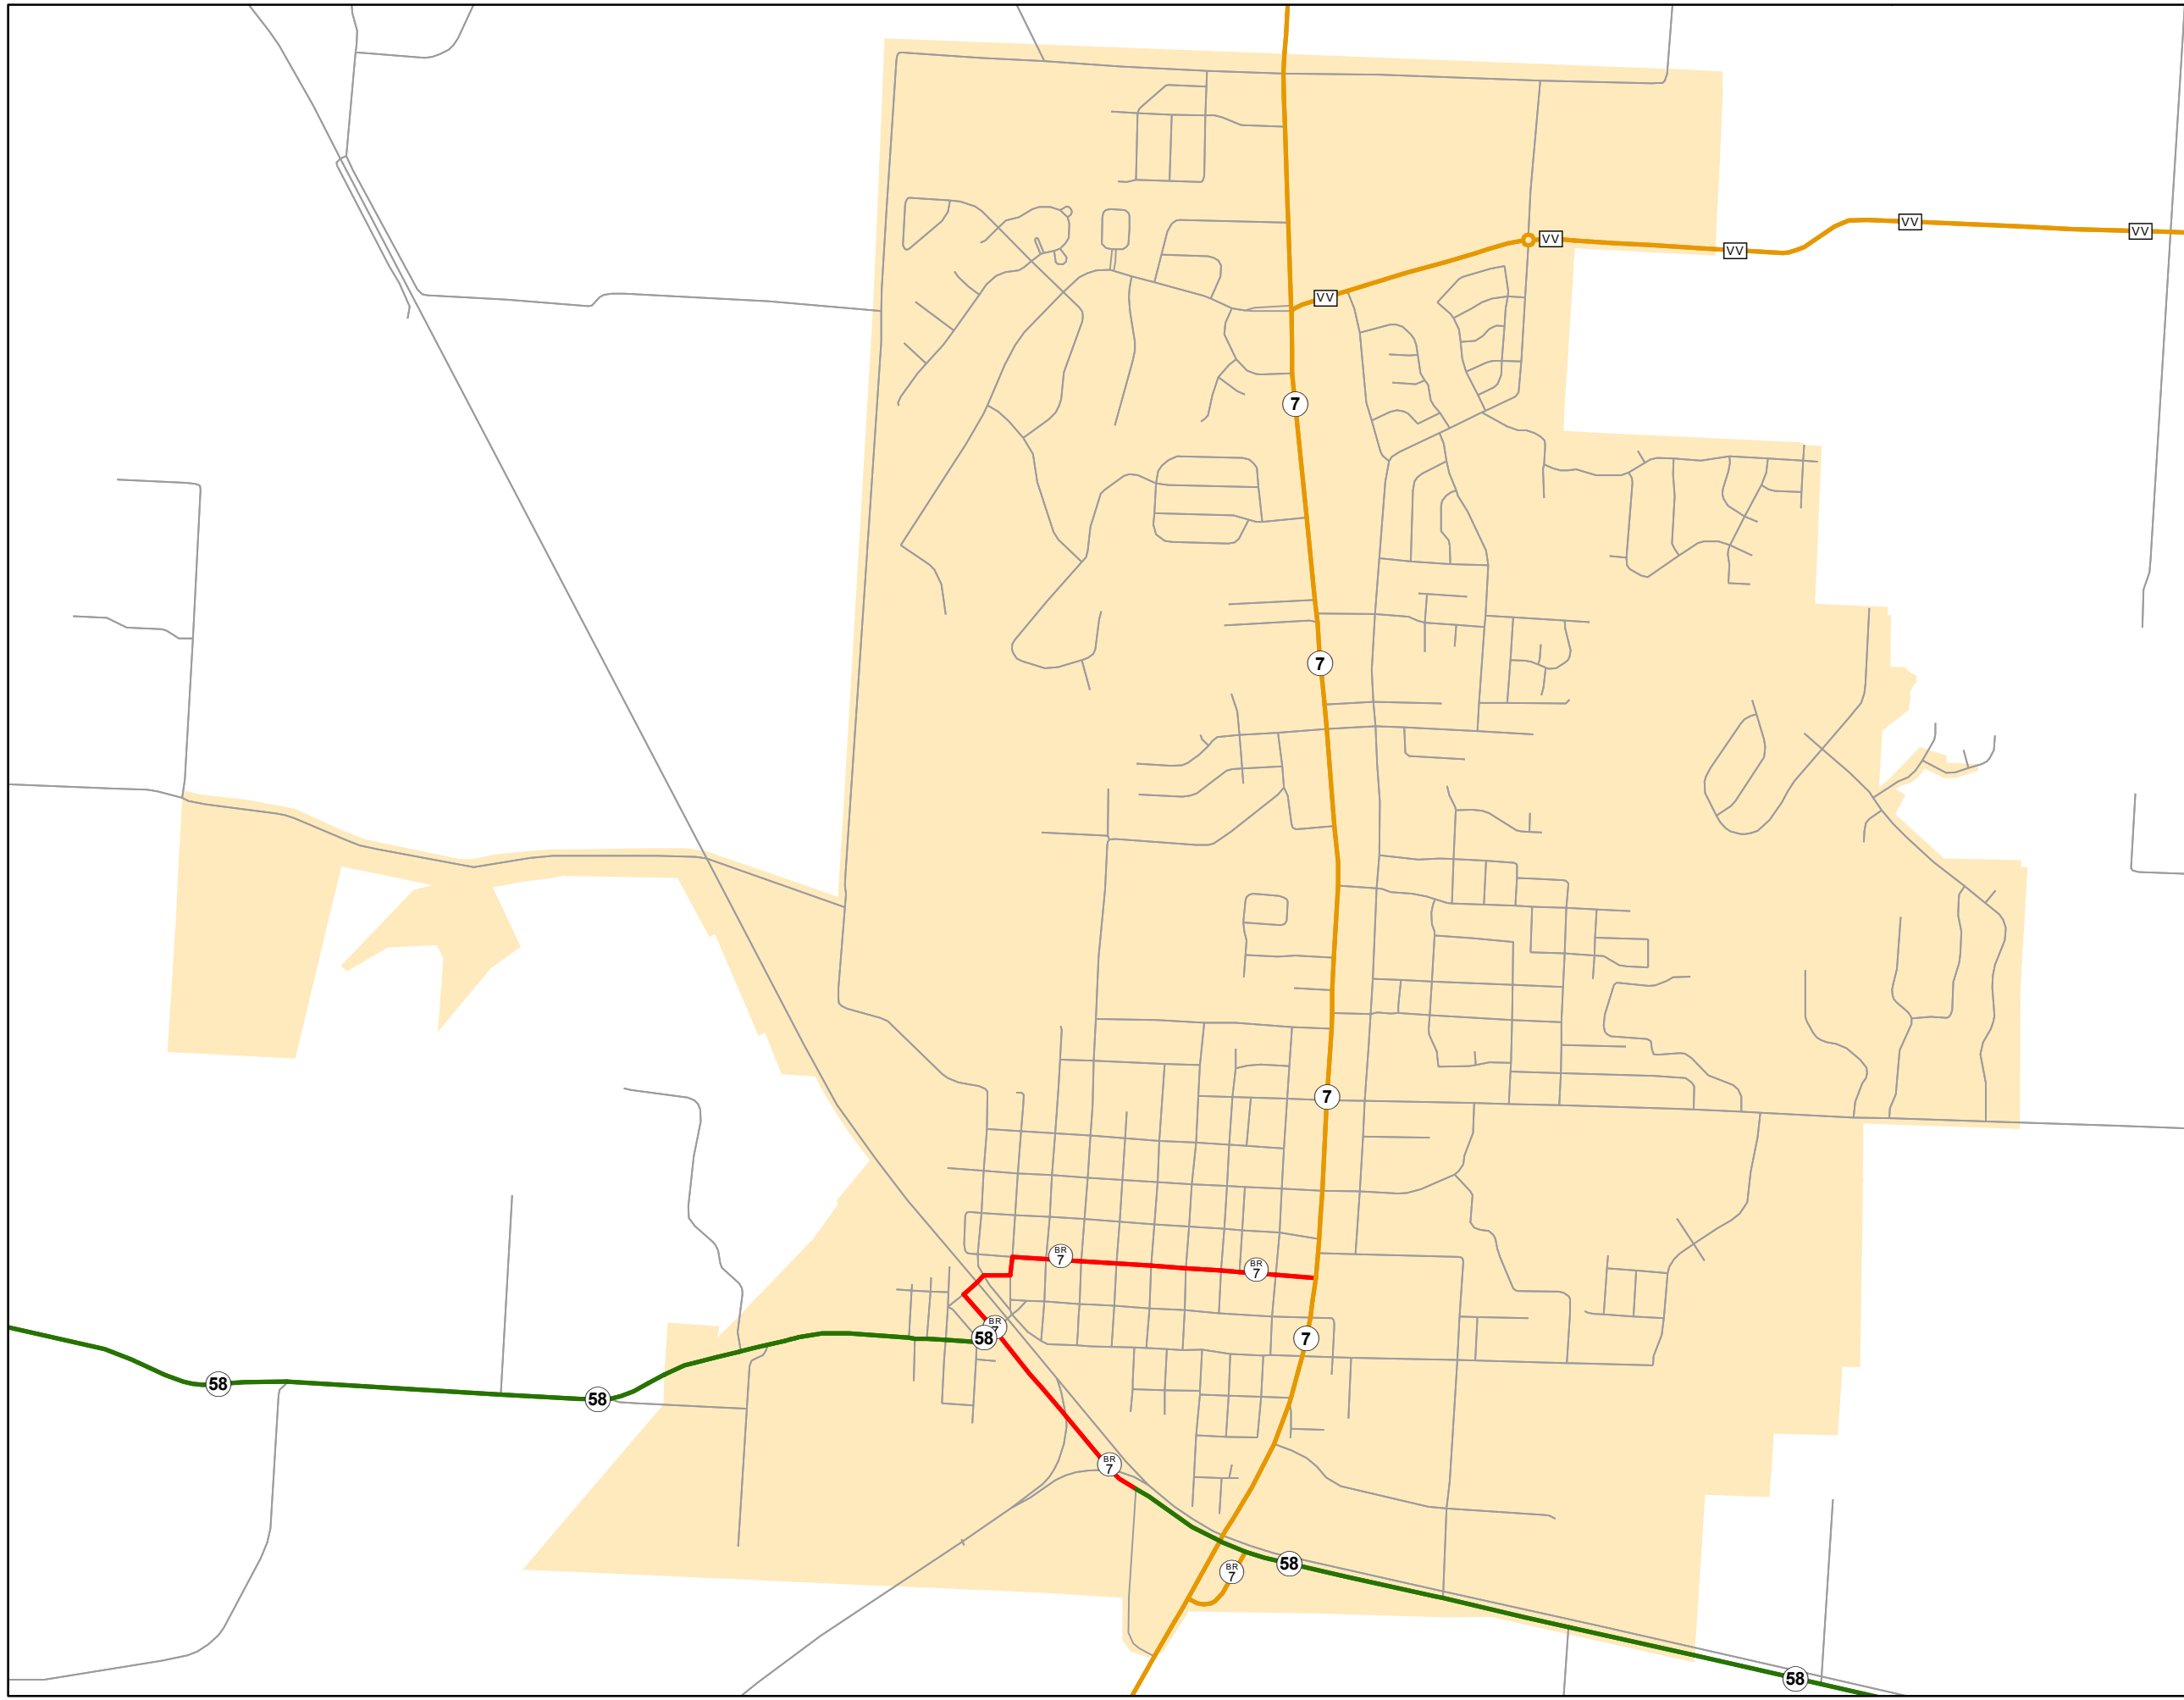

State System Urban Area

PLEASANT HILL MISSOURI

State System Class	Miles
Interstate	0
Primary	1.815
Supplementary	4.246
State Marked - NOS	
Other Roads	
Urban Area	

105 W. Capitol Ave.
 Jefferson City, MO 65102
 Phone (573) 526-5478
 Fax (573) 526-8052
 October 2018