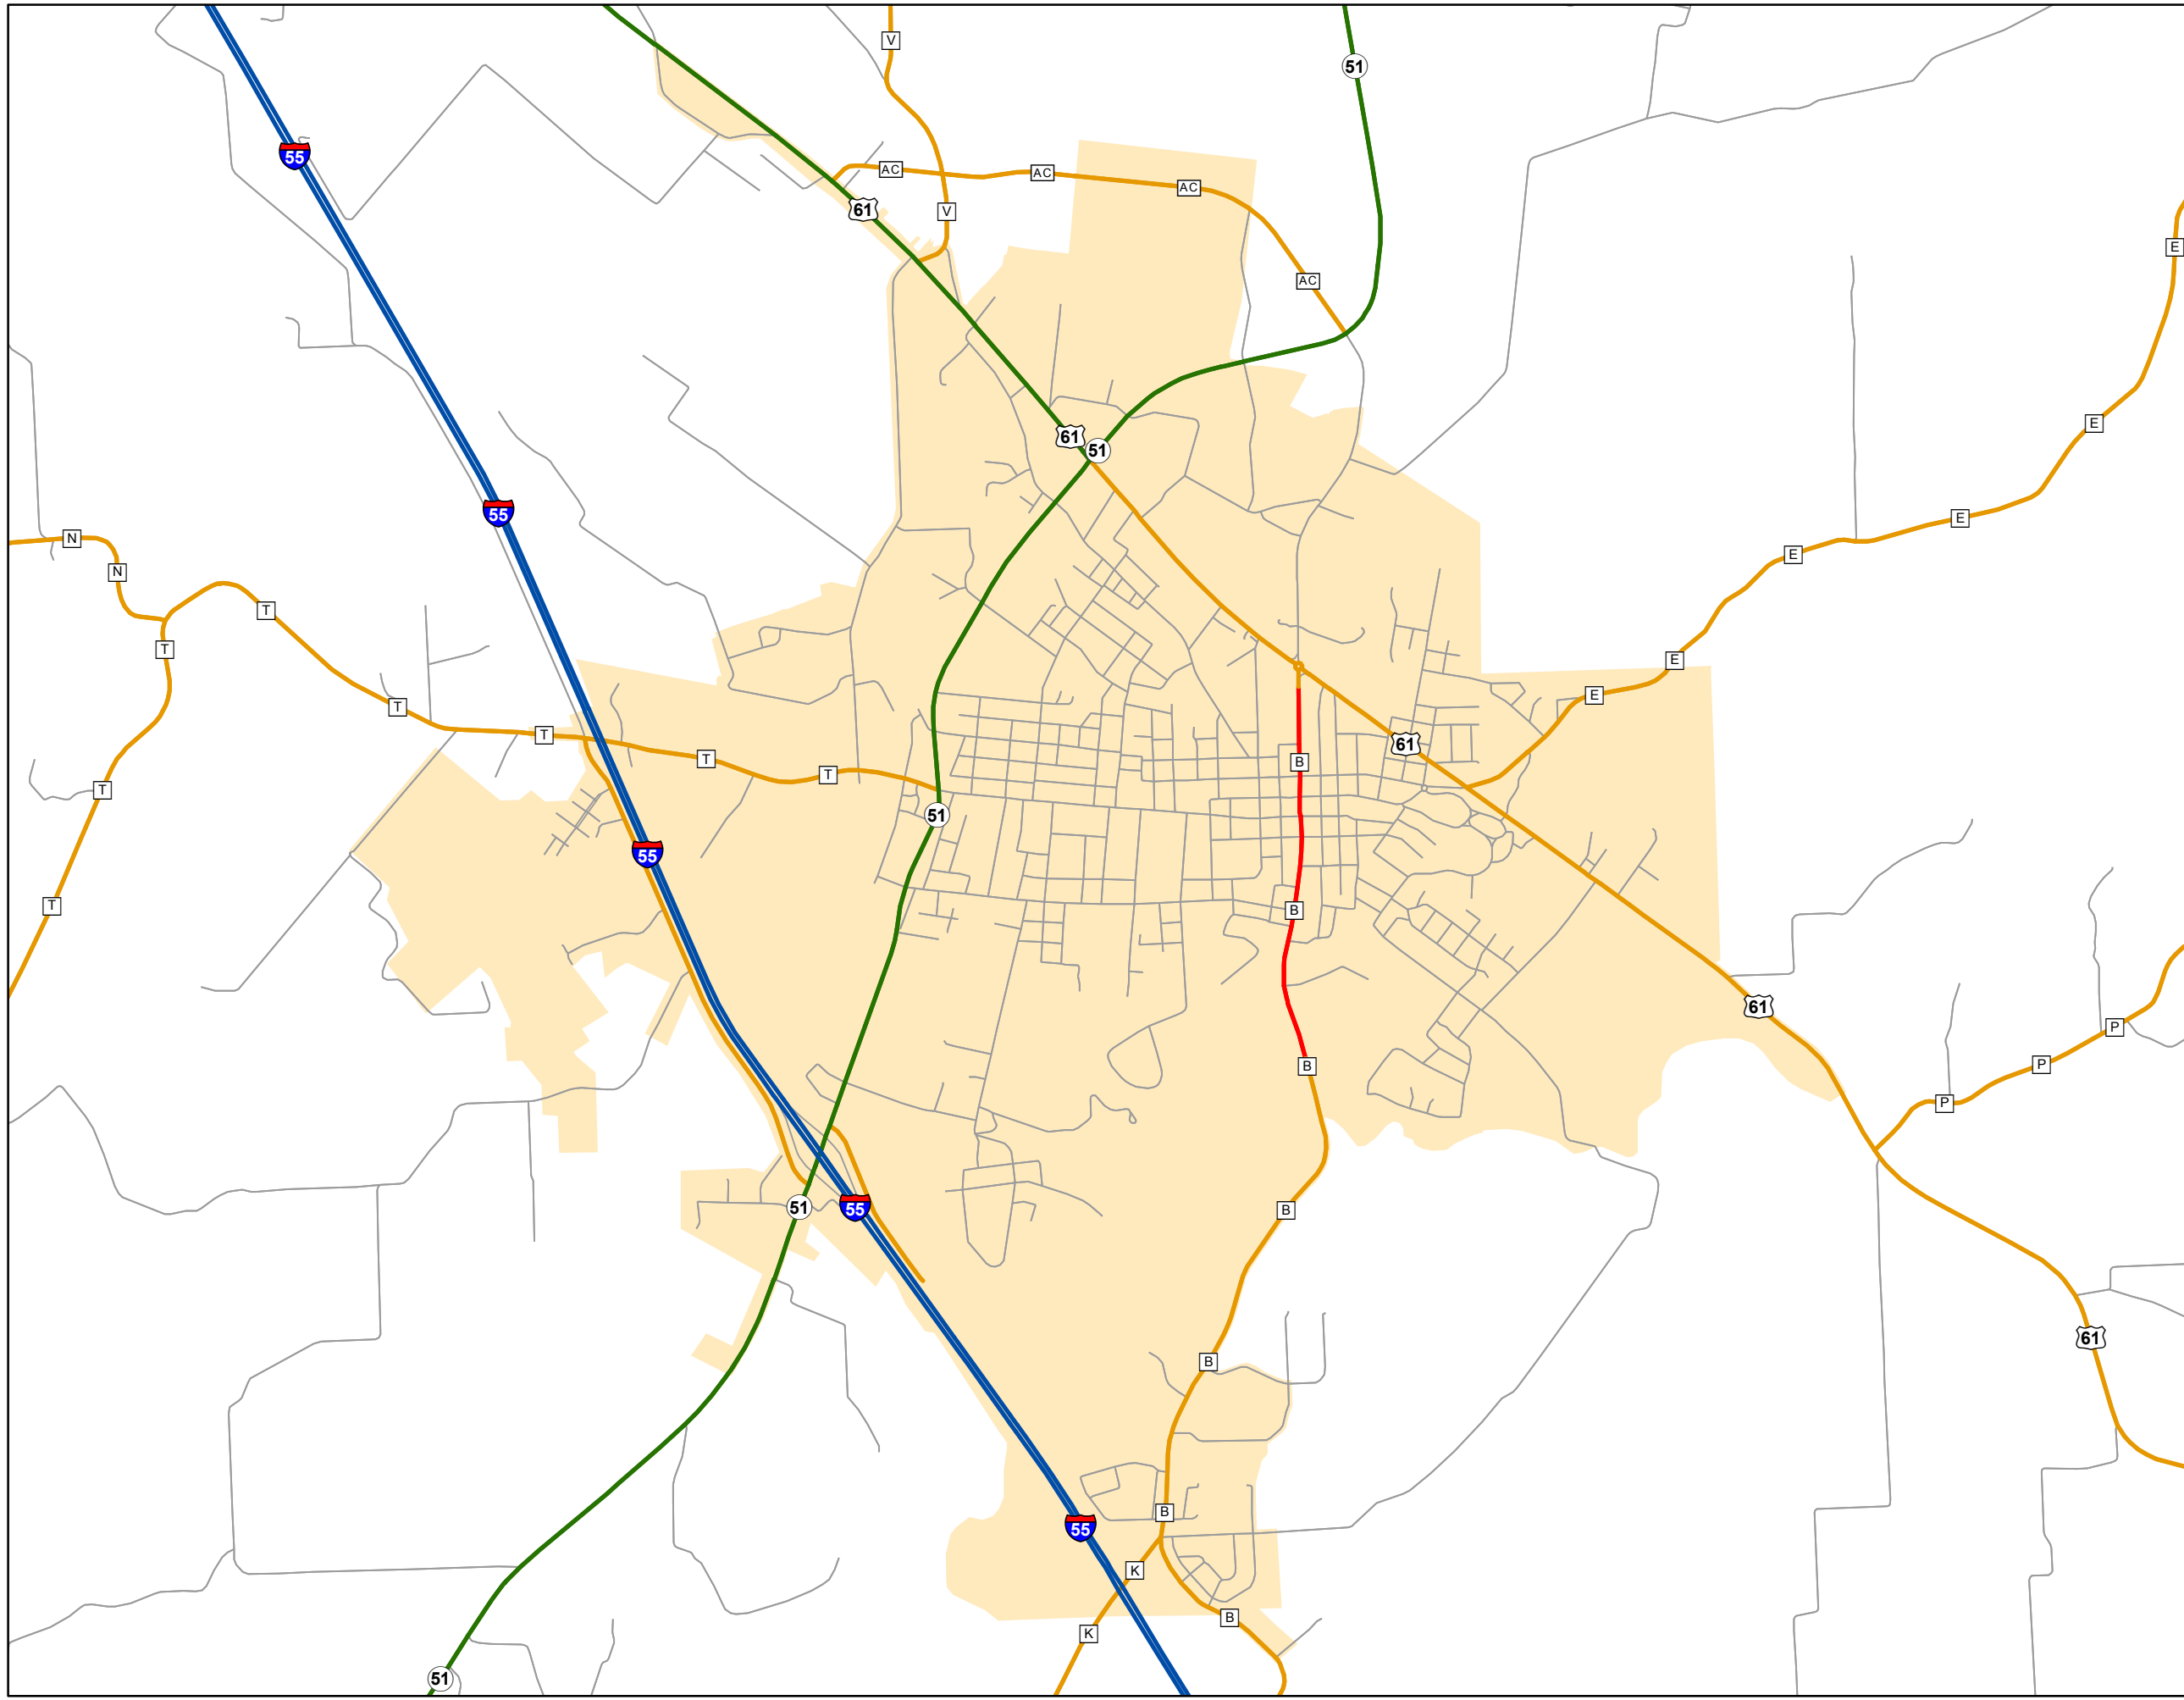

State System Urban Area

PERRYVILLE MISSOURI

State System Class	Miles
Interstate	3.486
Primary	5.882
Supplementary	11.074
State Marked - NOS	
Other Roads	
Urban Area	

105 W. Capitol Ave.
 Jefferson City, MO 65102
 Phone (573) 526-5478
 Fax (573) 526-8052
 October 2018