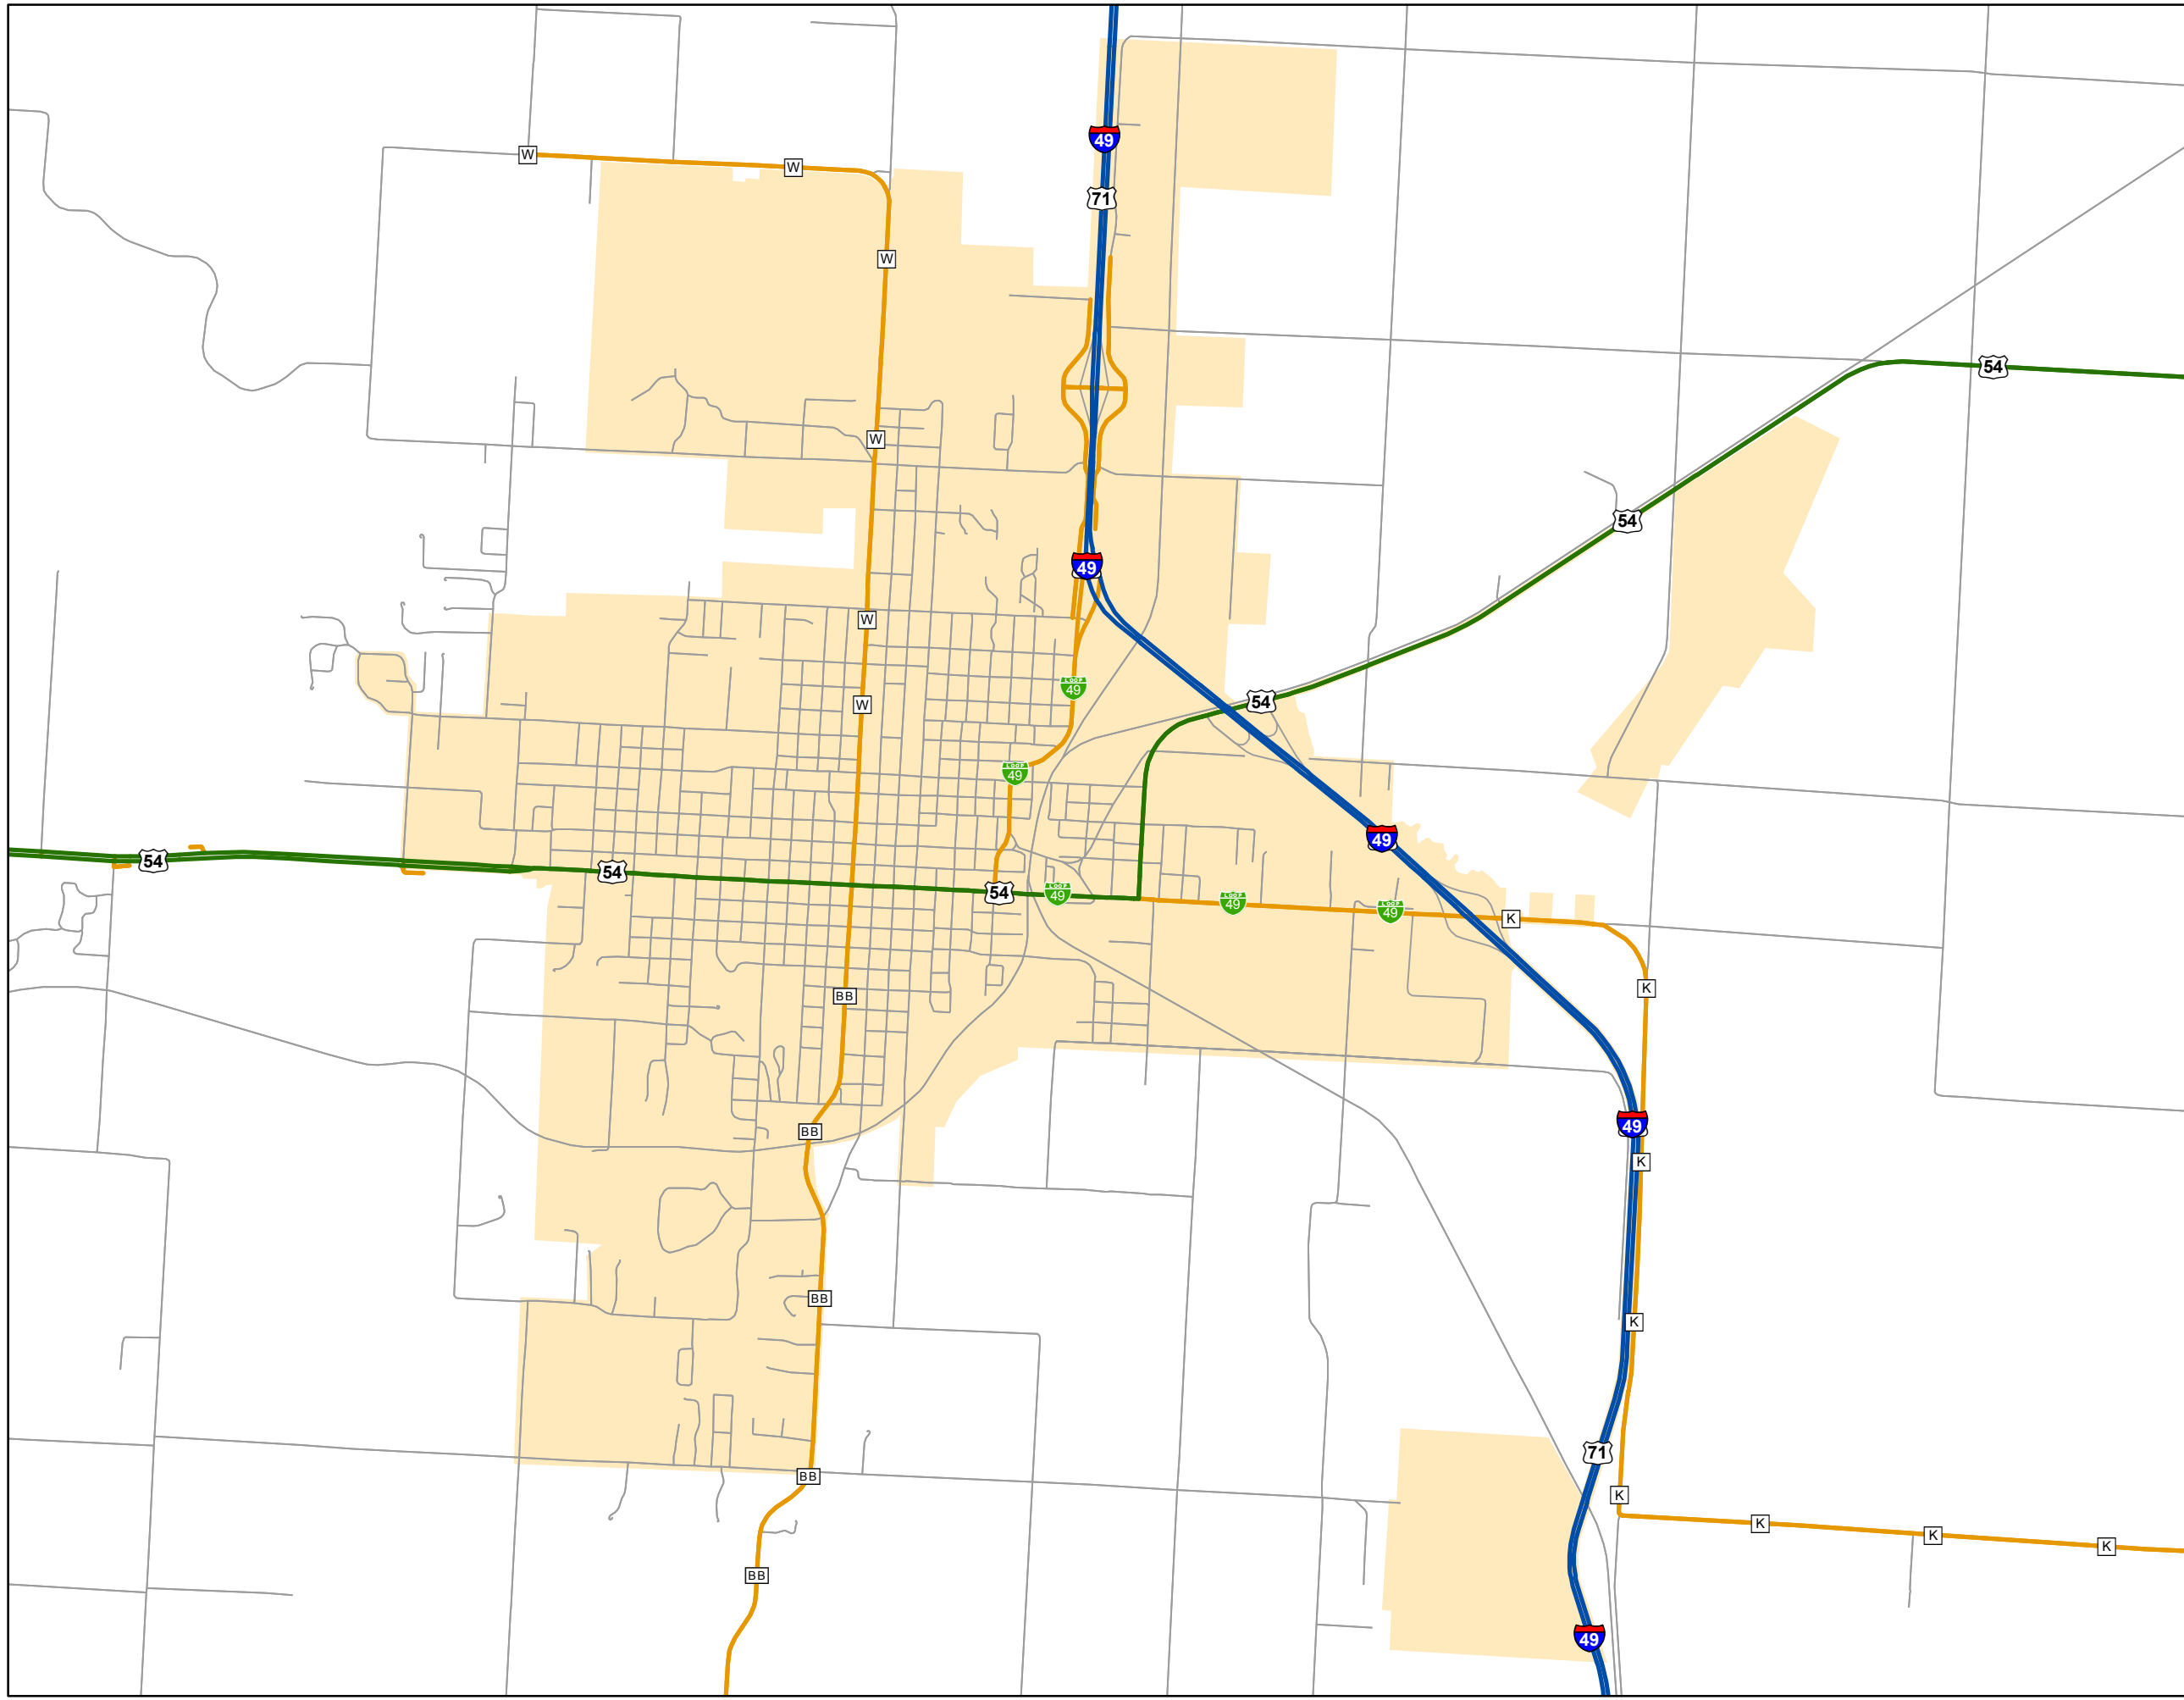

State System Urban Area

NEVADA
MISSOURI

State System Class	Miles
Interstate	6.435
Primary	5.175
Supplementary	9.727
State Marked - NOS	
Other Roads	
Urban Area	

105 W. Capitol Ave.
 Jefferson City, MO 65102
 Phone (573) 526-5478
 Fax (573) 526-8052
 October 2018