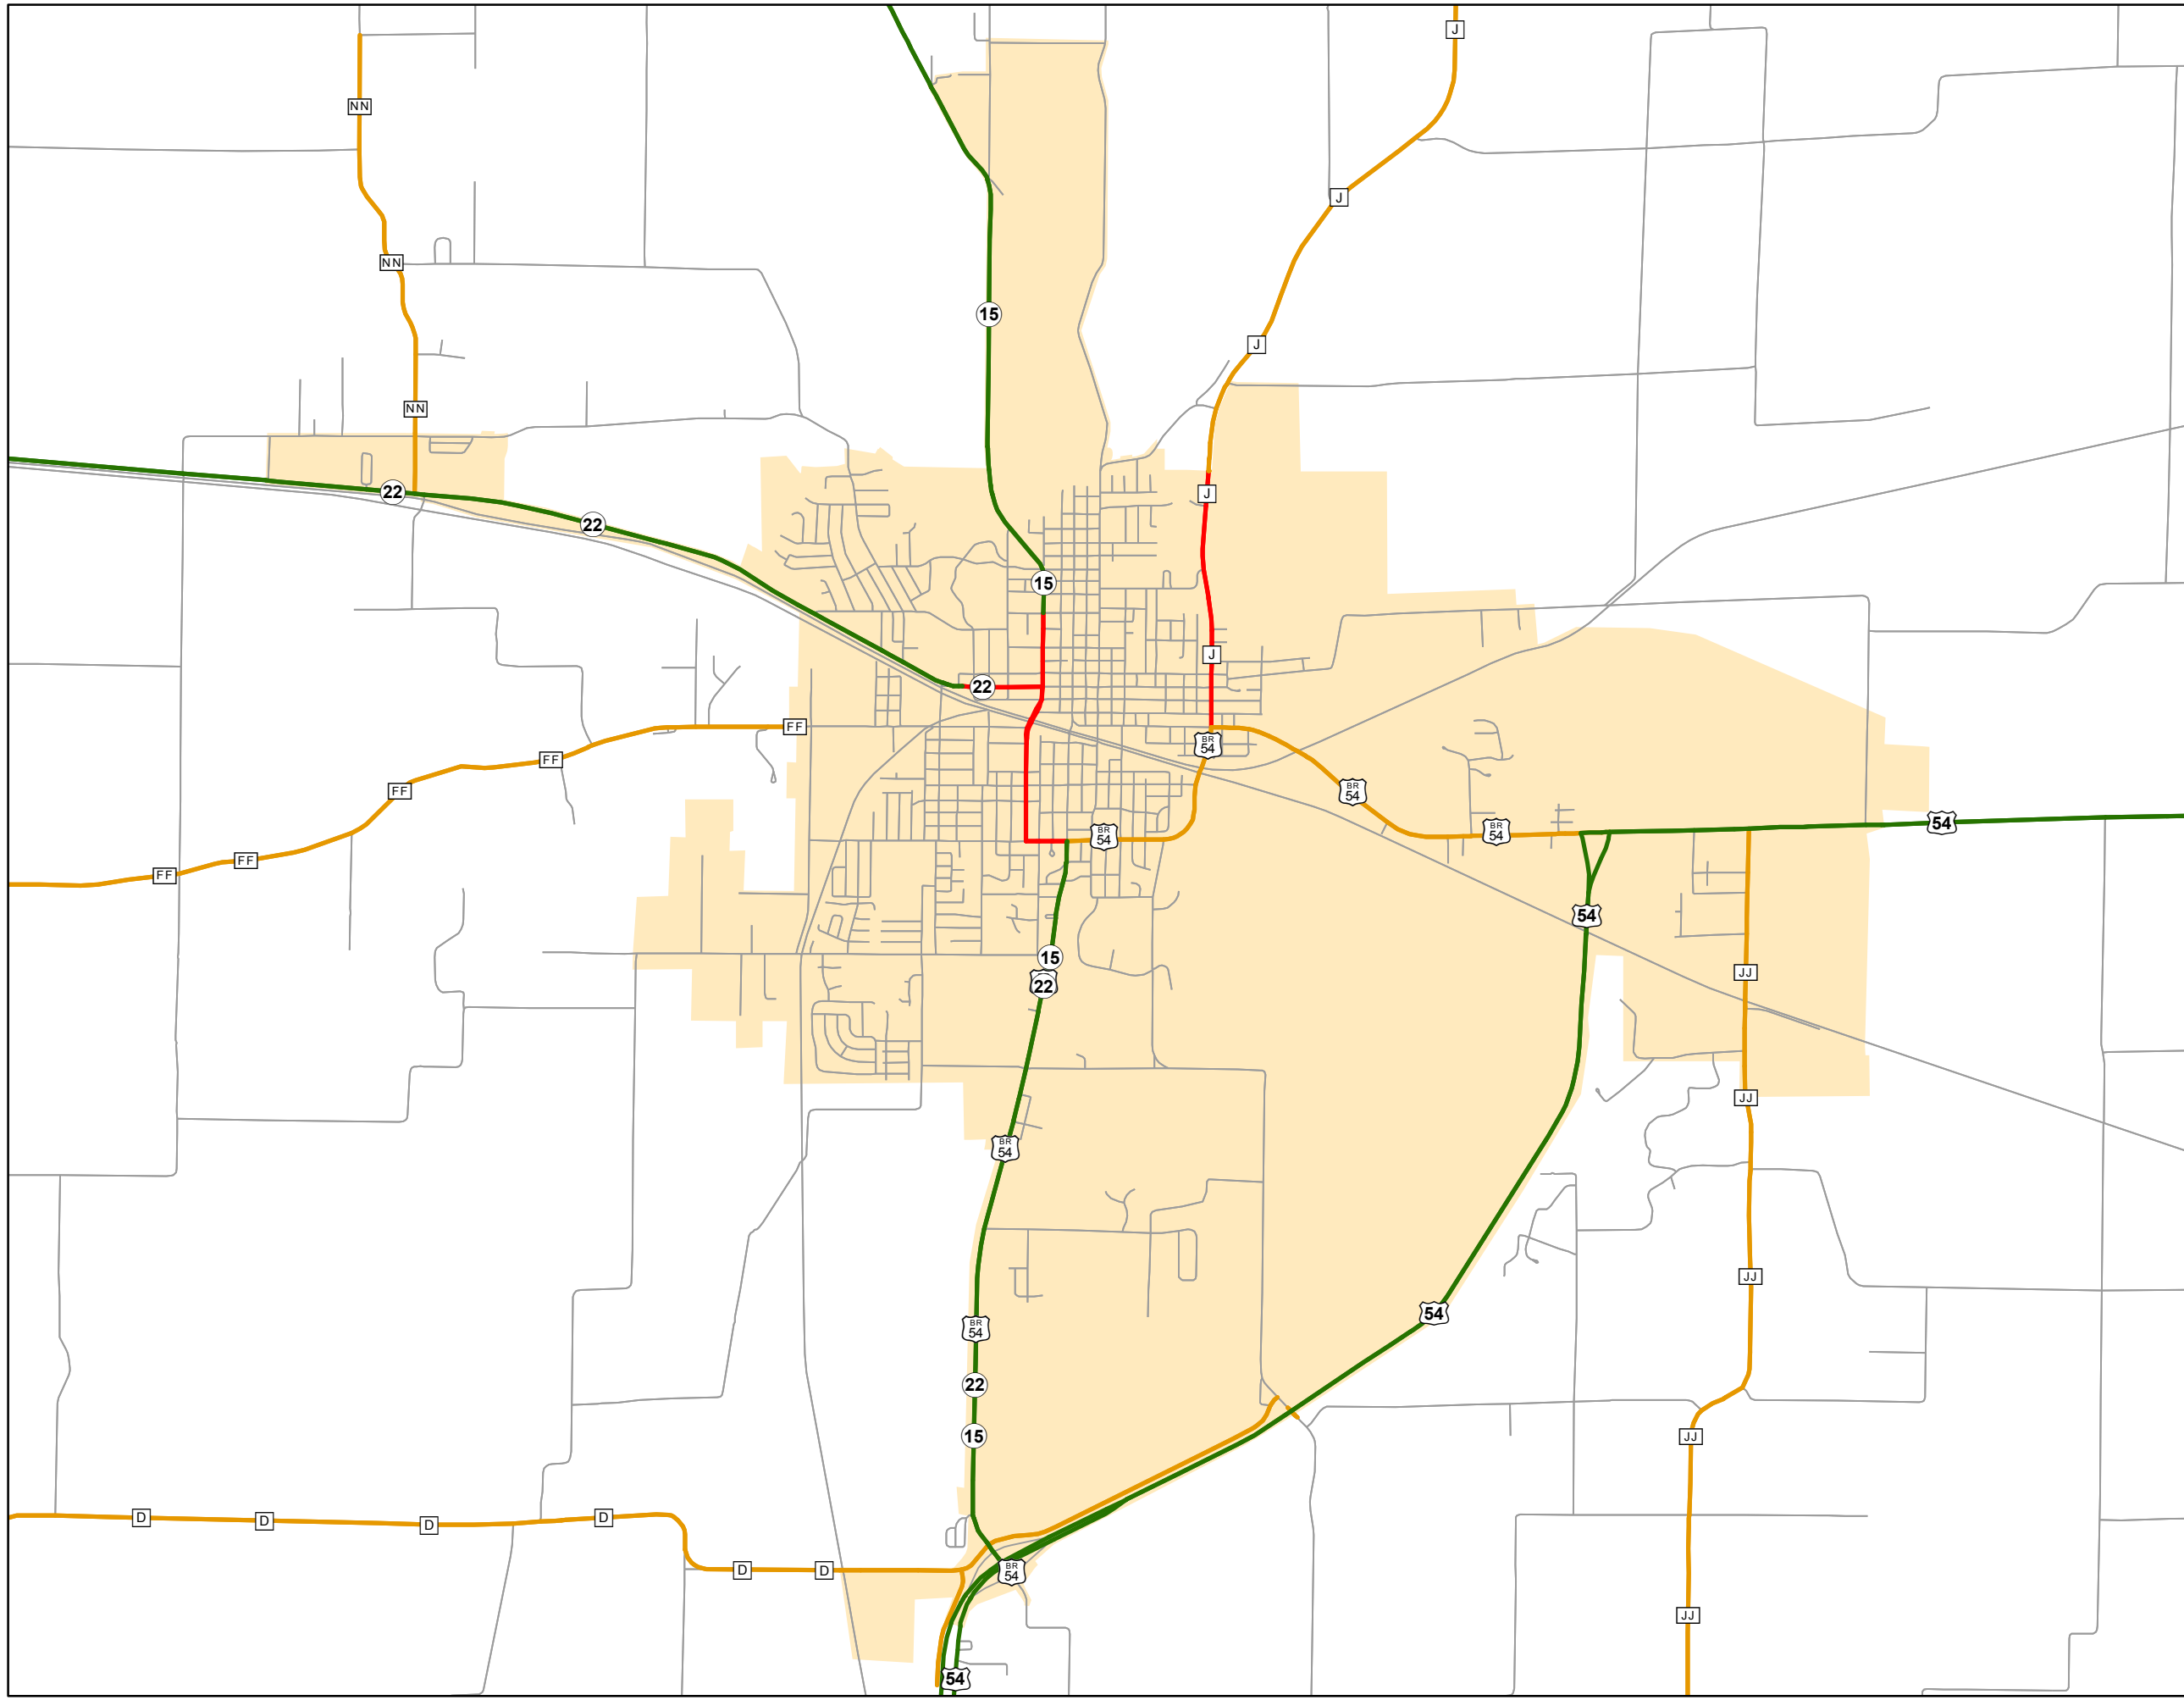

# State System Urban Area

**MEXICO  
MISSOURI**

State System Class	Miles
Interstate	0
Primary	15.096
Supplementary	6.85
State Marked - NOS	
Other Roads	
Urban Area	

105 W. Capitol Ave.  
 Jefferson City, MO 65102  
 Phone (573) 526-5478  
 Fax (573) 526-8052  
 October 2018